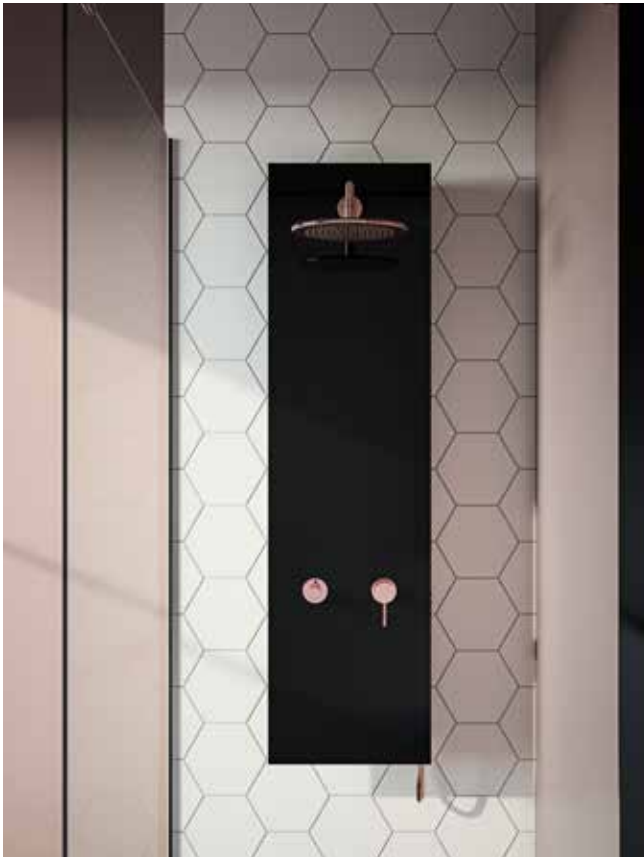

# Hidden solution

Origin defines a new standard for bath mixers, concealing the spout to eliminate the risk of knocking into it by accident, and thereby improving room in compact wash areas. One single move is all that is needed to alter the direction of the flow, as the spout can swivel 45°.