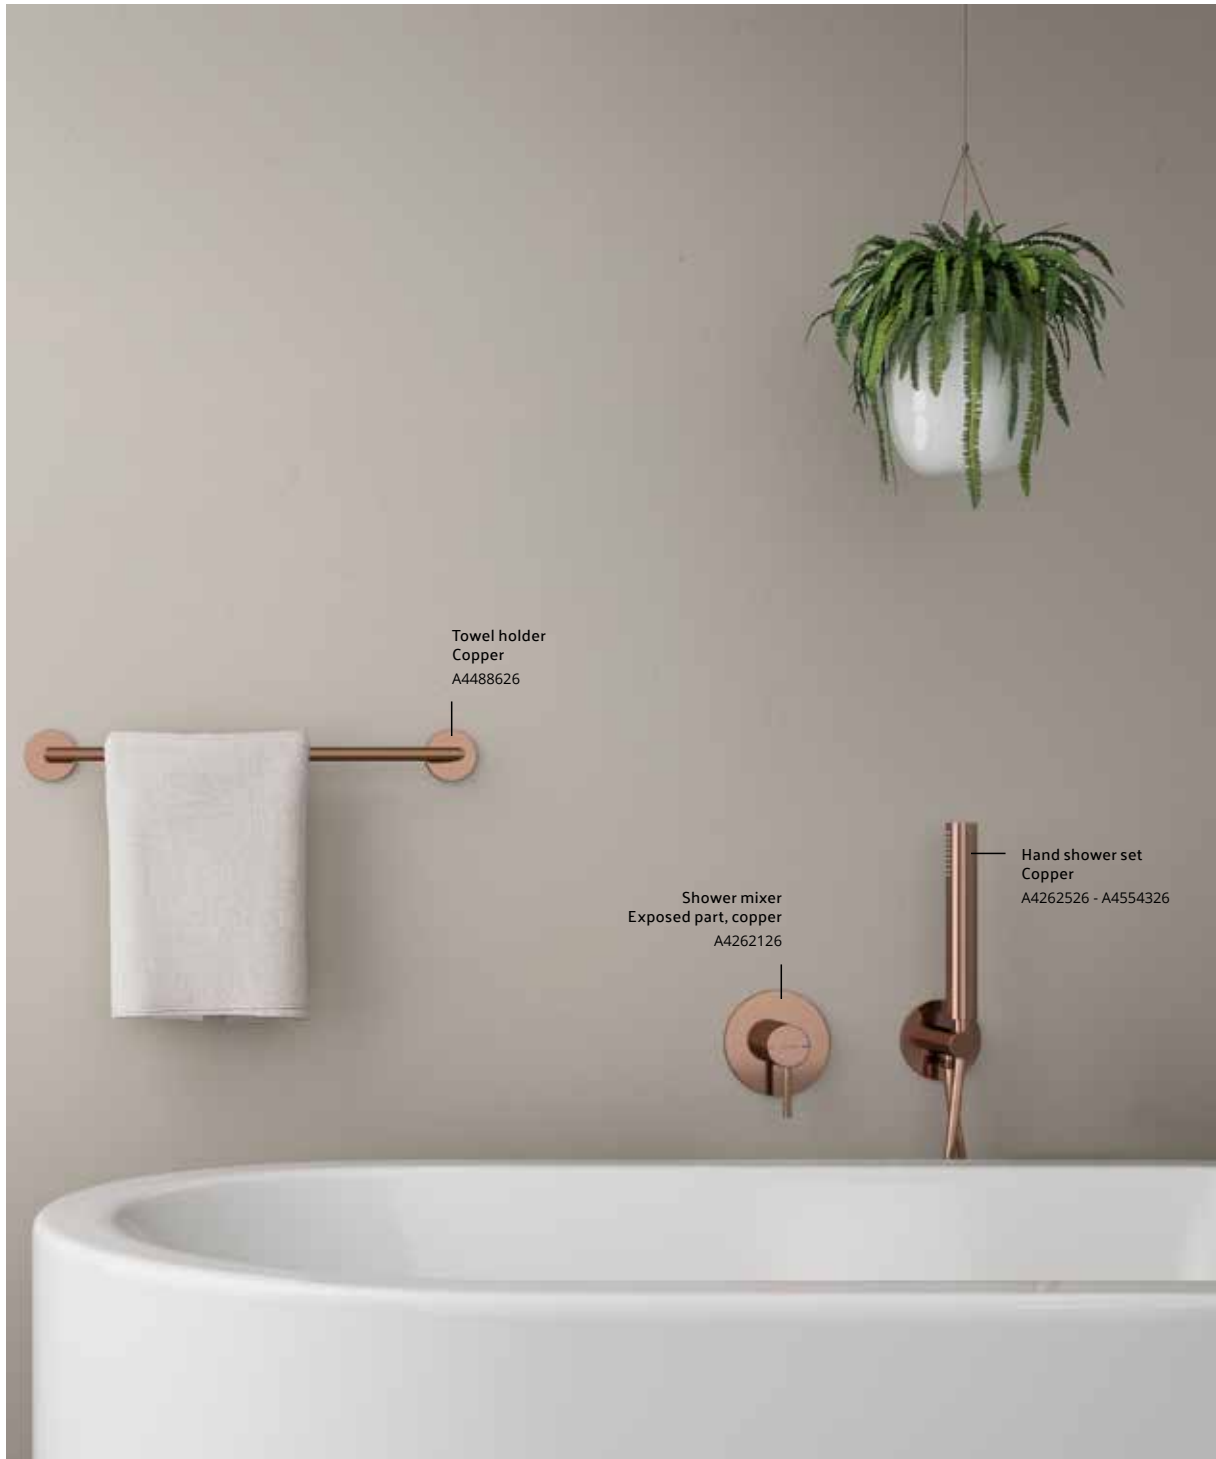

Control panel  
Black  
740-1601

WC brush holder  
Wall mounted  
Matt black  
A4489436

Basin mixer  
Matt black  
A4255636

Asymmetrical trap  
Matt black  
A4515636

Towel holder  
Copper  
A4488626

Shower mixer  
Exposed part, copper  
A4262126

Hand shower set  
Copper  
A4262526 - A4554326

Control panel  
White  
740-1600

Roll holder  
Copper  
A4488726

WC brush holder  
Wall mounted  
Copper  
A4489426