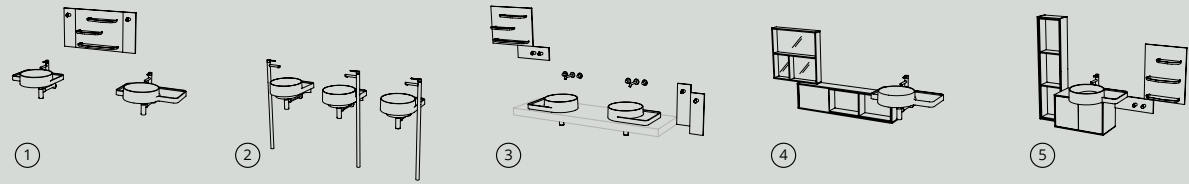

Voyage

Combinations