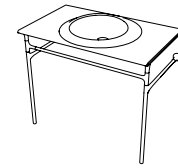

Vanity basin
with metal leg
100 cm

White 4519B403
Black 4519B470