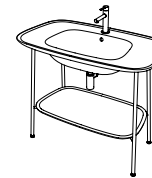

Plural

Ceramic washbasin unit
100 cm

White 64044
Matt white 64045
Matt taupe 64047
Matt black 64046