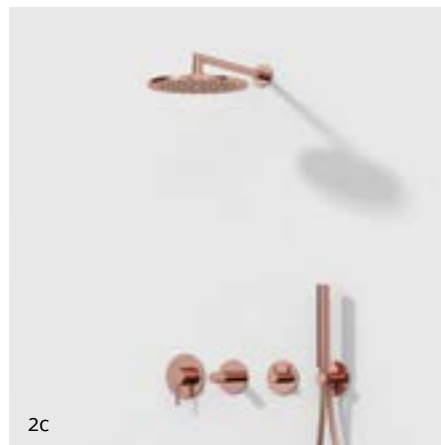

Origin

Exquisite colours

Distinguished by a choice of colours in different materials, bathrooms featuring items from the Origin Collection instantly appear more stylish, more exclusive.

Black, white glass and neolith-calacatta porcelain countertops can be combined with wooden drawer units in patterned dark oak, elm and natural oak.

Origin mixers, accessories and shower systems come in a striking array of chromes, coppers, matt blacks and brushed nickels. A special coating technology gives every item in the collection a beautiful finish, good for years to come.

The glass control panels come in black, white, taupe and mink, harmonising the WC area with the overall bathroom design.

- 1a. White glass - Flat oak
- 1b. Calacatta silk - Flat oak
- 1c. Black glass - Elm
- 1d. Black glass - Patterned black oak
- 2a. Chrome
- 2b. Brushed nickel
- 2c. Copper
- 2d. Matt black
- 3a. White glass
- 3b. Taupe glass
- 3c. Mink glass
- 3d. Black glass