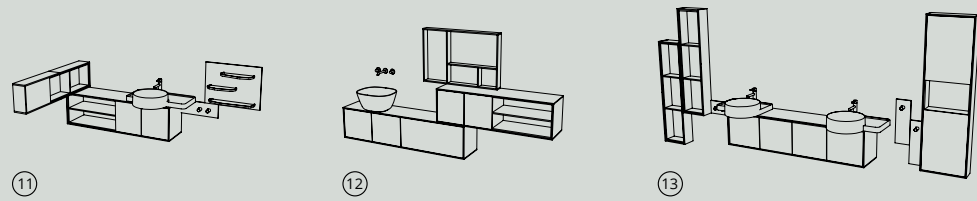

Voyage

Combinations