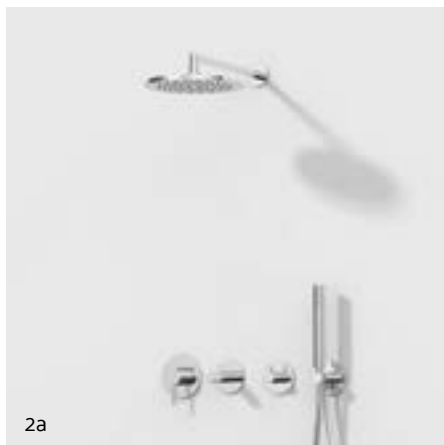

Origin

Exquisite colours

Distinguished by a choice of colours in different materials, bathrooms featuring items from the Origin Collection instantly appear more stylish, more exclusive.

Black, white glass and neolith-calacatta porcelain countertops can be combined with wooden drawer units in patterned dark oak, elm and natural oak.

Origin mixers, accessories and shower systems come in a striking array of chromes, coppers, matt blacks and brushed nickels. A special coating technology gives every item in the collection a beautiful finish, good for years to come.

The glass control panels come in black, white, taupe and mink, harmonising the WC area with the overall bathroom design.

- 1a. White glass - Flat oak
- 1b. Calacatta silk - Flat oak
- 1c. Black glass - Elm
- 1d. Black glass - Patterned black oak
- 2a. Chrome
- 2b. Brushed nickel
- 2c. Copper
- 2d. Matt black
- 3a. White glass
- 3b. Taupe glass
- 3c. Mink glass
- 3d. Black glass