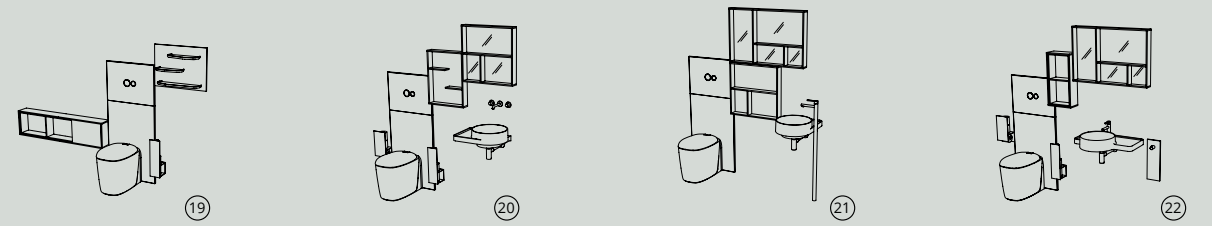

Voyage

Combinations