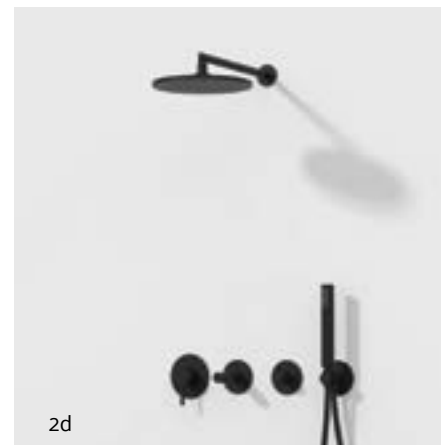

Origin

Exquisite colours

Distinguished by a choice of colours in different materials, bathrooms featuring items from the Origin Collection instantly appear more stylish, more exclusive.

Black, white glass and neolith-calacatta porcelain countertops can be combined with wooden drawer units in patterned dark oak, elm and natural oak.

Origin mixers, accessories and shower systems come in a striking array of chromes, coppers, matt blacks and brushed nickels. A special coating technology gives every item in the collection a beautiful finish, good for years to come.

The glass control panels come in black, white, taupe and mink, harmonising the WC area with the overall bathroom design.

- 1a. White glass - Flat oak
- 1b. Calacatta silk - Flat oak
- 1c. Black glass - Elm
- 1d. Black glass - Patterned black oak
- 2a. Chrome
- 2b. Brushed nickel
- 2c. Copper
- 2d. Matt black
- 3a. White glass
- 3b. Taupe glass
- 3c. Mink glass
- 3d. Black glass