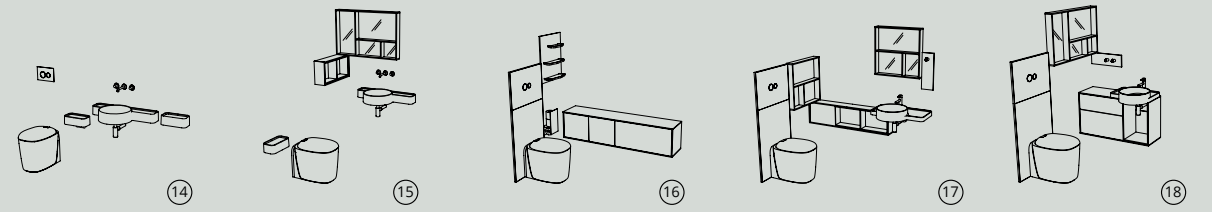

Voyage

Combinations