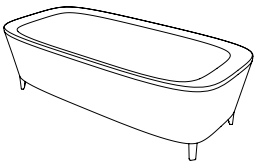

Water Jewels

Bathtub
190x90 cm

Gold 53500096000
Chrome 53500097000