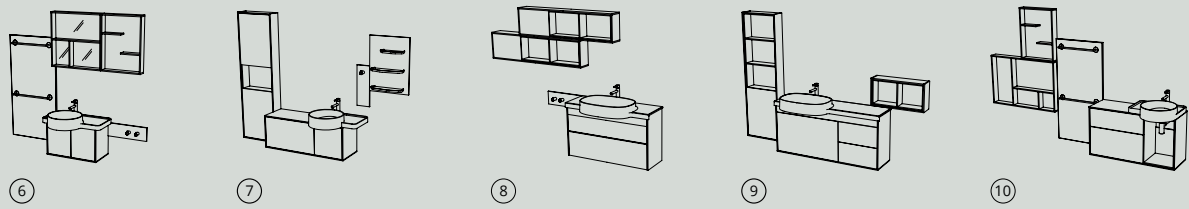

Voyage

Combinations