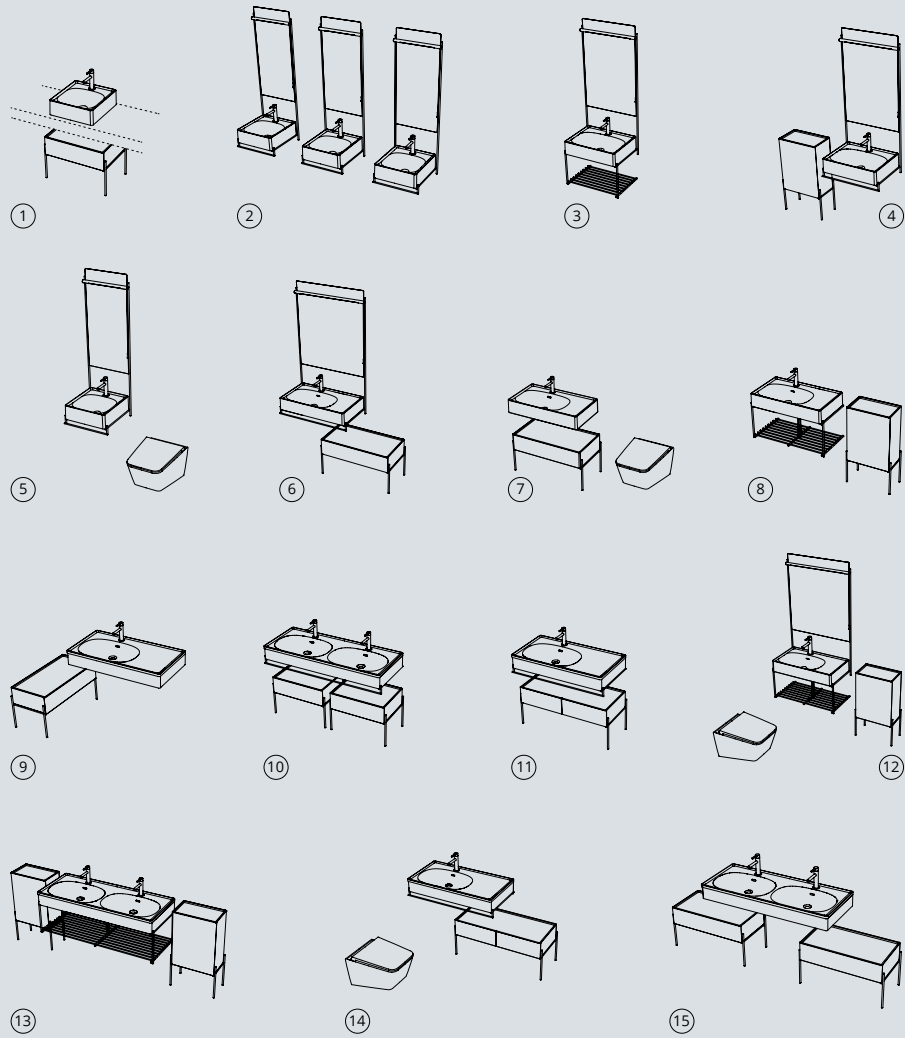

Equal

Combinations

Colours

Ceramic sanitaryware

Bathroom furniture