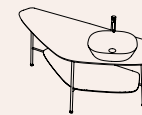

Big counter Single  
160 cm

Dark oak 64041  
Black oak 65850

Big counter Double  
160 cm

Dark oak 64043  
Black oak 65851

Ceramic counter with dark oak shelf  
Right  
100 cm

White 62580  
Matt white 62581  
Matt taupe 62583  
Matt black 62582