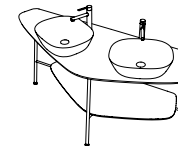

Big counter
Double, 160 cm

Dark oak 64043
Black oak 65851