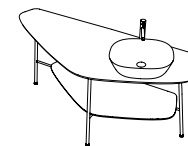

Big counter
Single, 160 cm

Dark oak 64041
Black oak 65850