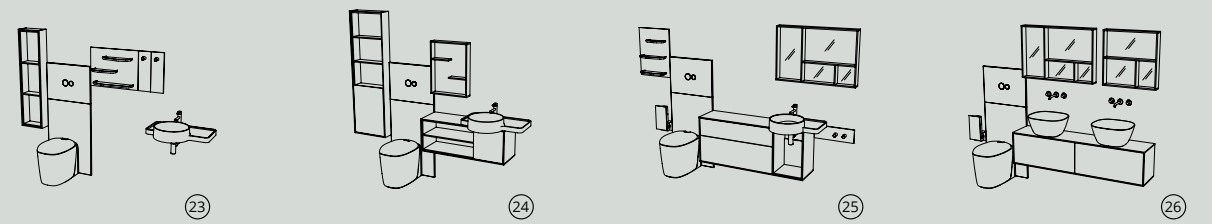

Voyage

Combinations