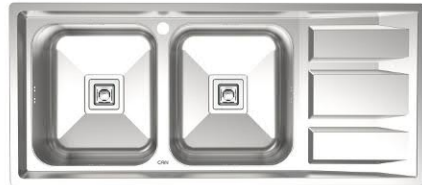

8112 S 0.8mm 21 cm
Size: 116.5x51cm