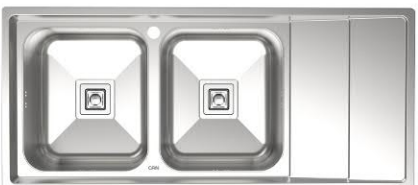

## سینک استیل توکار

Built-in Stainless Steel Kitchen Sink

**8102 S** 0.8mm 21 cm  
Size: 116.5x51cm

**8112 S** 0.8mm 21 cm  
Size: 116.5x51cm

**8122 S** 0.8mm 21 cm  
Size: 116.5x51cm

**8132 S** 0.8mm 21 cm  
Size: 116.5x51cm