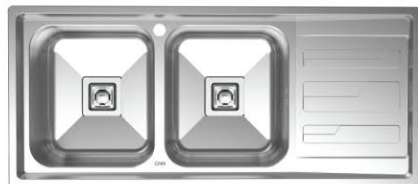

8192 S 0.8mm 21 cm
Size: 116.5x51cm