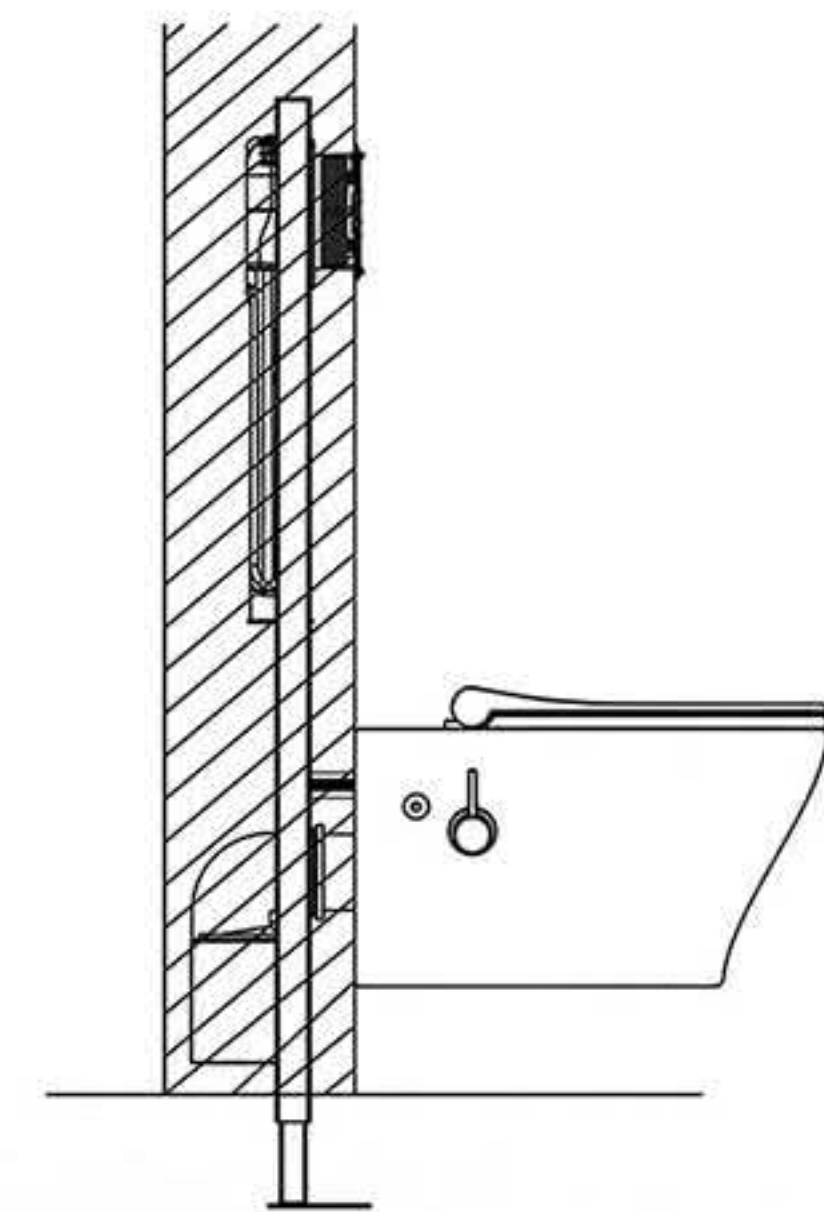

برای اطلاع از
طریق نصب
محصول بارکد را
اسکن کنید
Installation guide