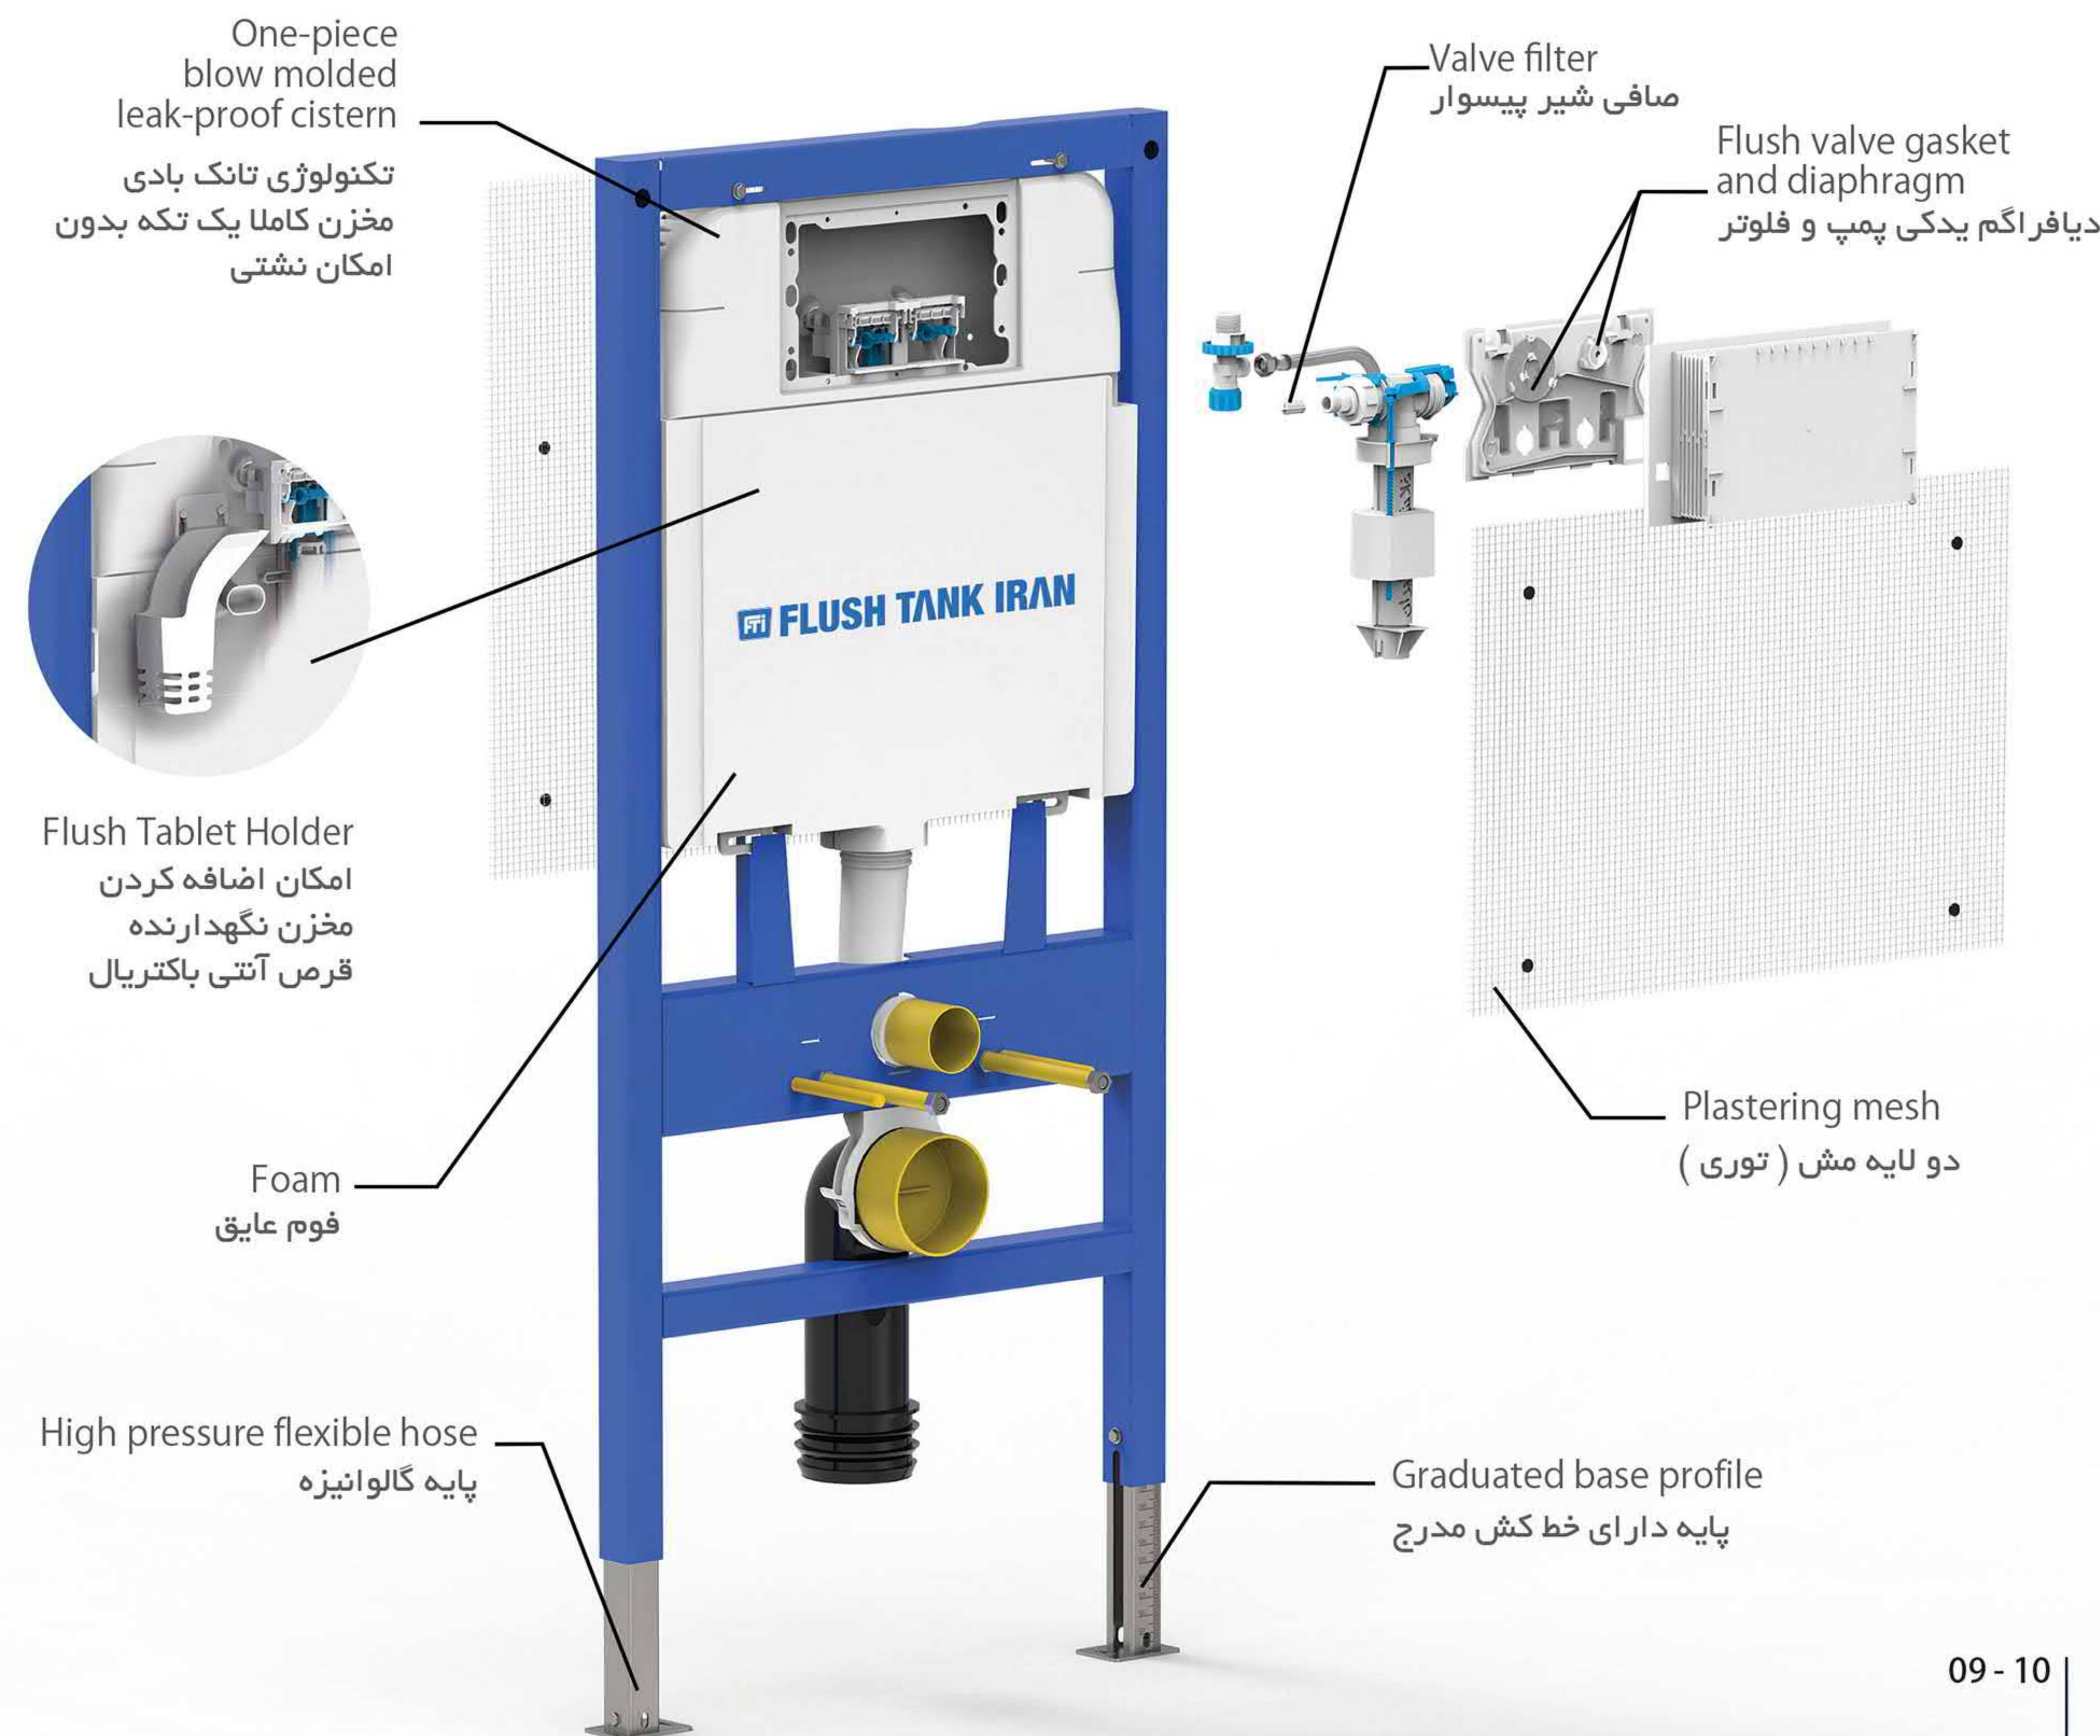

CONCEALED FLUSH SYSTEMS

فلاش تانک های توکار

LATEST UPDATES OF FTI CONCEALED FLUSH SYSTEMS

همگام با تکنولوژی روز دنیا

1. 125 cm
   113 cm
2. → Completely flexible with construction of 125 cm, 113 cm
     استر اکچر با قابلیت تنظیم ارتفاع
   - → Front Flush
     کلید تخلیه از جلو
   - → Suitable for all Flush Plates
     متناسب با تمامی کلیدهای تخلیه
   - → Suitable for all Flush Plates
     کلید تخلیه دو زمانه
   - → Easy access to all internal components
     قابلیت دسترسی آسان به تمامی قطعات داخلی
   - → Dual flush system
     سیستم تخلیه دو زمانه

FTI concealed cistern technology combines aesthetic beauty with reliability and water efficiency and stands for premium quality. Every one-piece blow molded cistern is leak tested for operational reliability and designed to maximize usable space in the bathroom and provide a better hygiene. When you buy from FTI, you buy from the first and biggest manufacturer of concealed cisterns in Iran which presents the cisterns in the infinity, smart space and touchless designs to match every style.

فلاش تانک ایران ترکیبی از زیبایی ظاهری، کیفیت عالی، صرفه حویی در مصرف آب و قابلیت اطمینان را در تکنولوژی فلاش تانک توکار خود عرضه کرد. تمامی مخزن های یک تکه برای اطمینان از عدم نشتی تست شده و برای حداکثر کردن فضا و افزایش بهداشت در سرویس های بهداشتی طراحی شده اند. شرکت فلاش تانک ایران با عرضه فلاش تانک های توکار در سه مدل اینفینیتی، اسمارت اسپیس و تاجلس به عنوان اولین و بزرگ ترین تولیدکننده فلاش تانک توکار در ایران، بهترین انتخاب است.