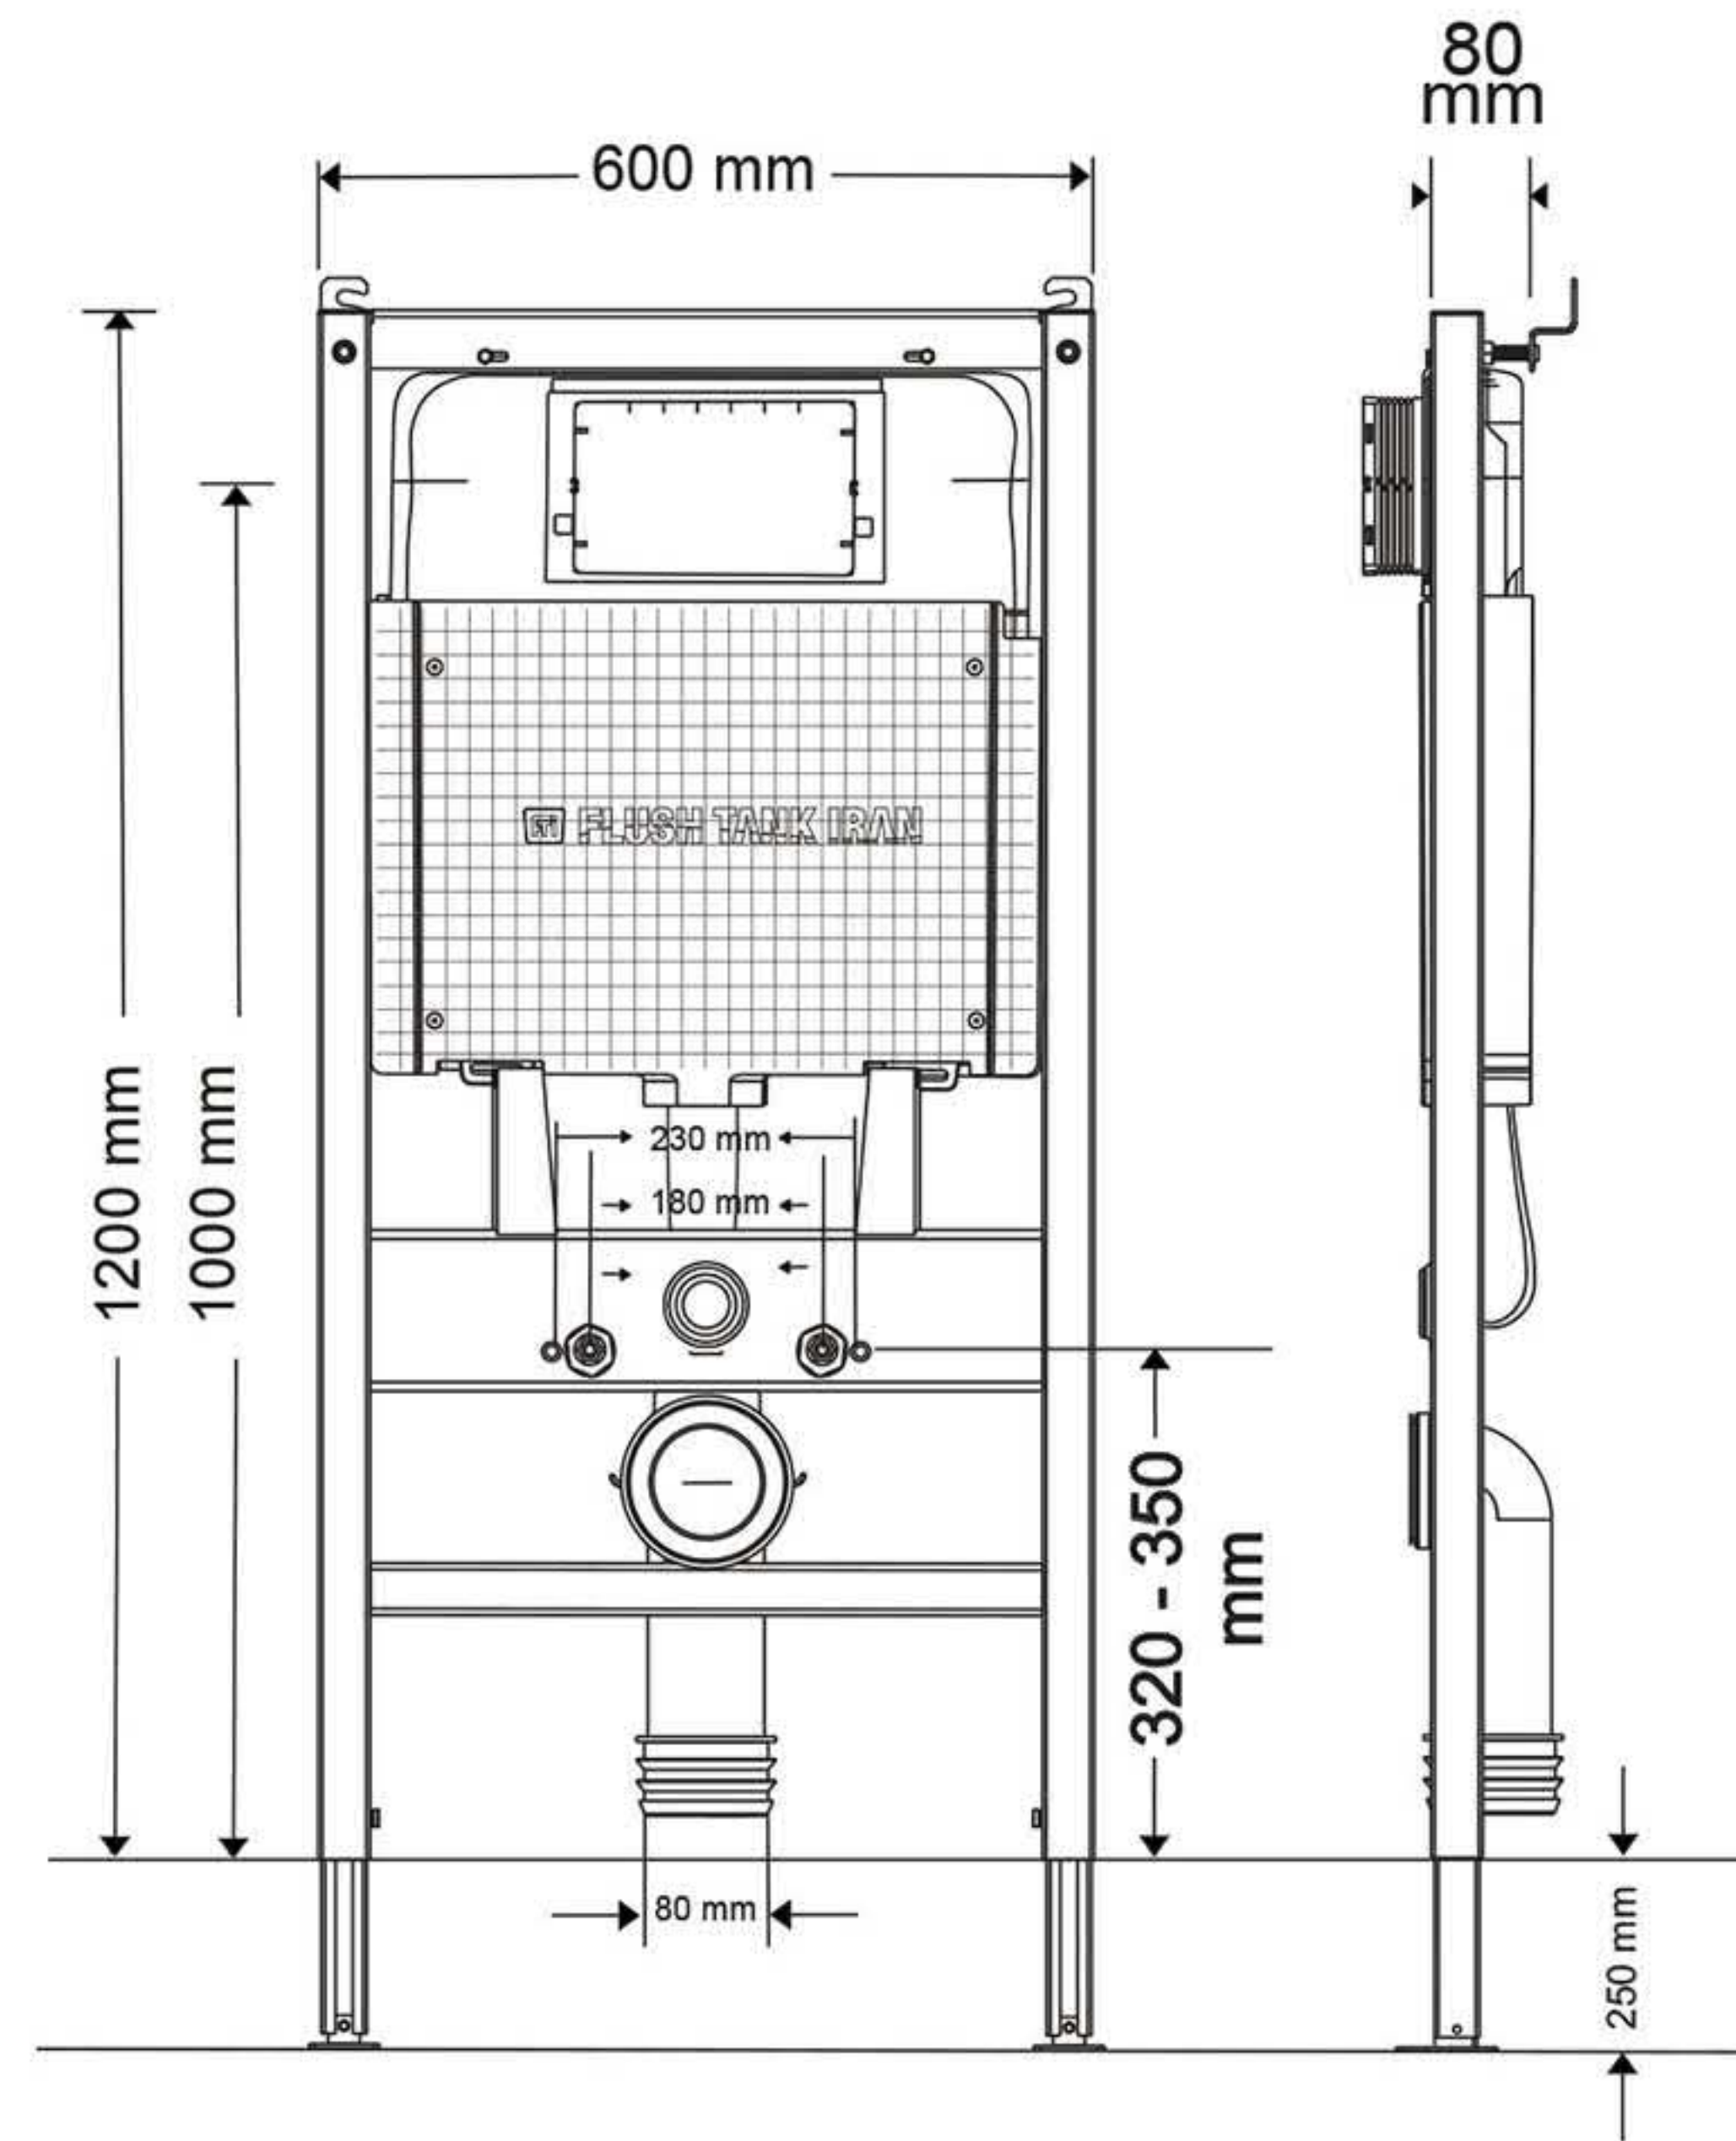

INFINITY

WALLHUNG CONCEALED SYSTEM

فلاش تانک توکار والهنگ مدل اینفینیتی