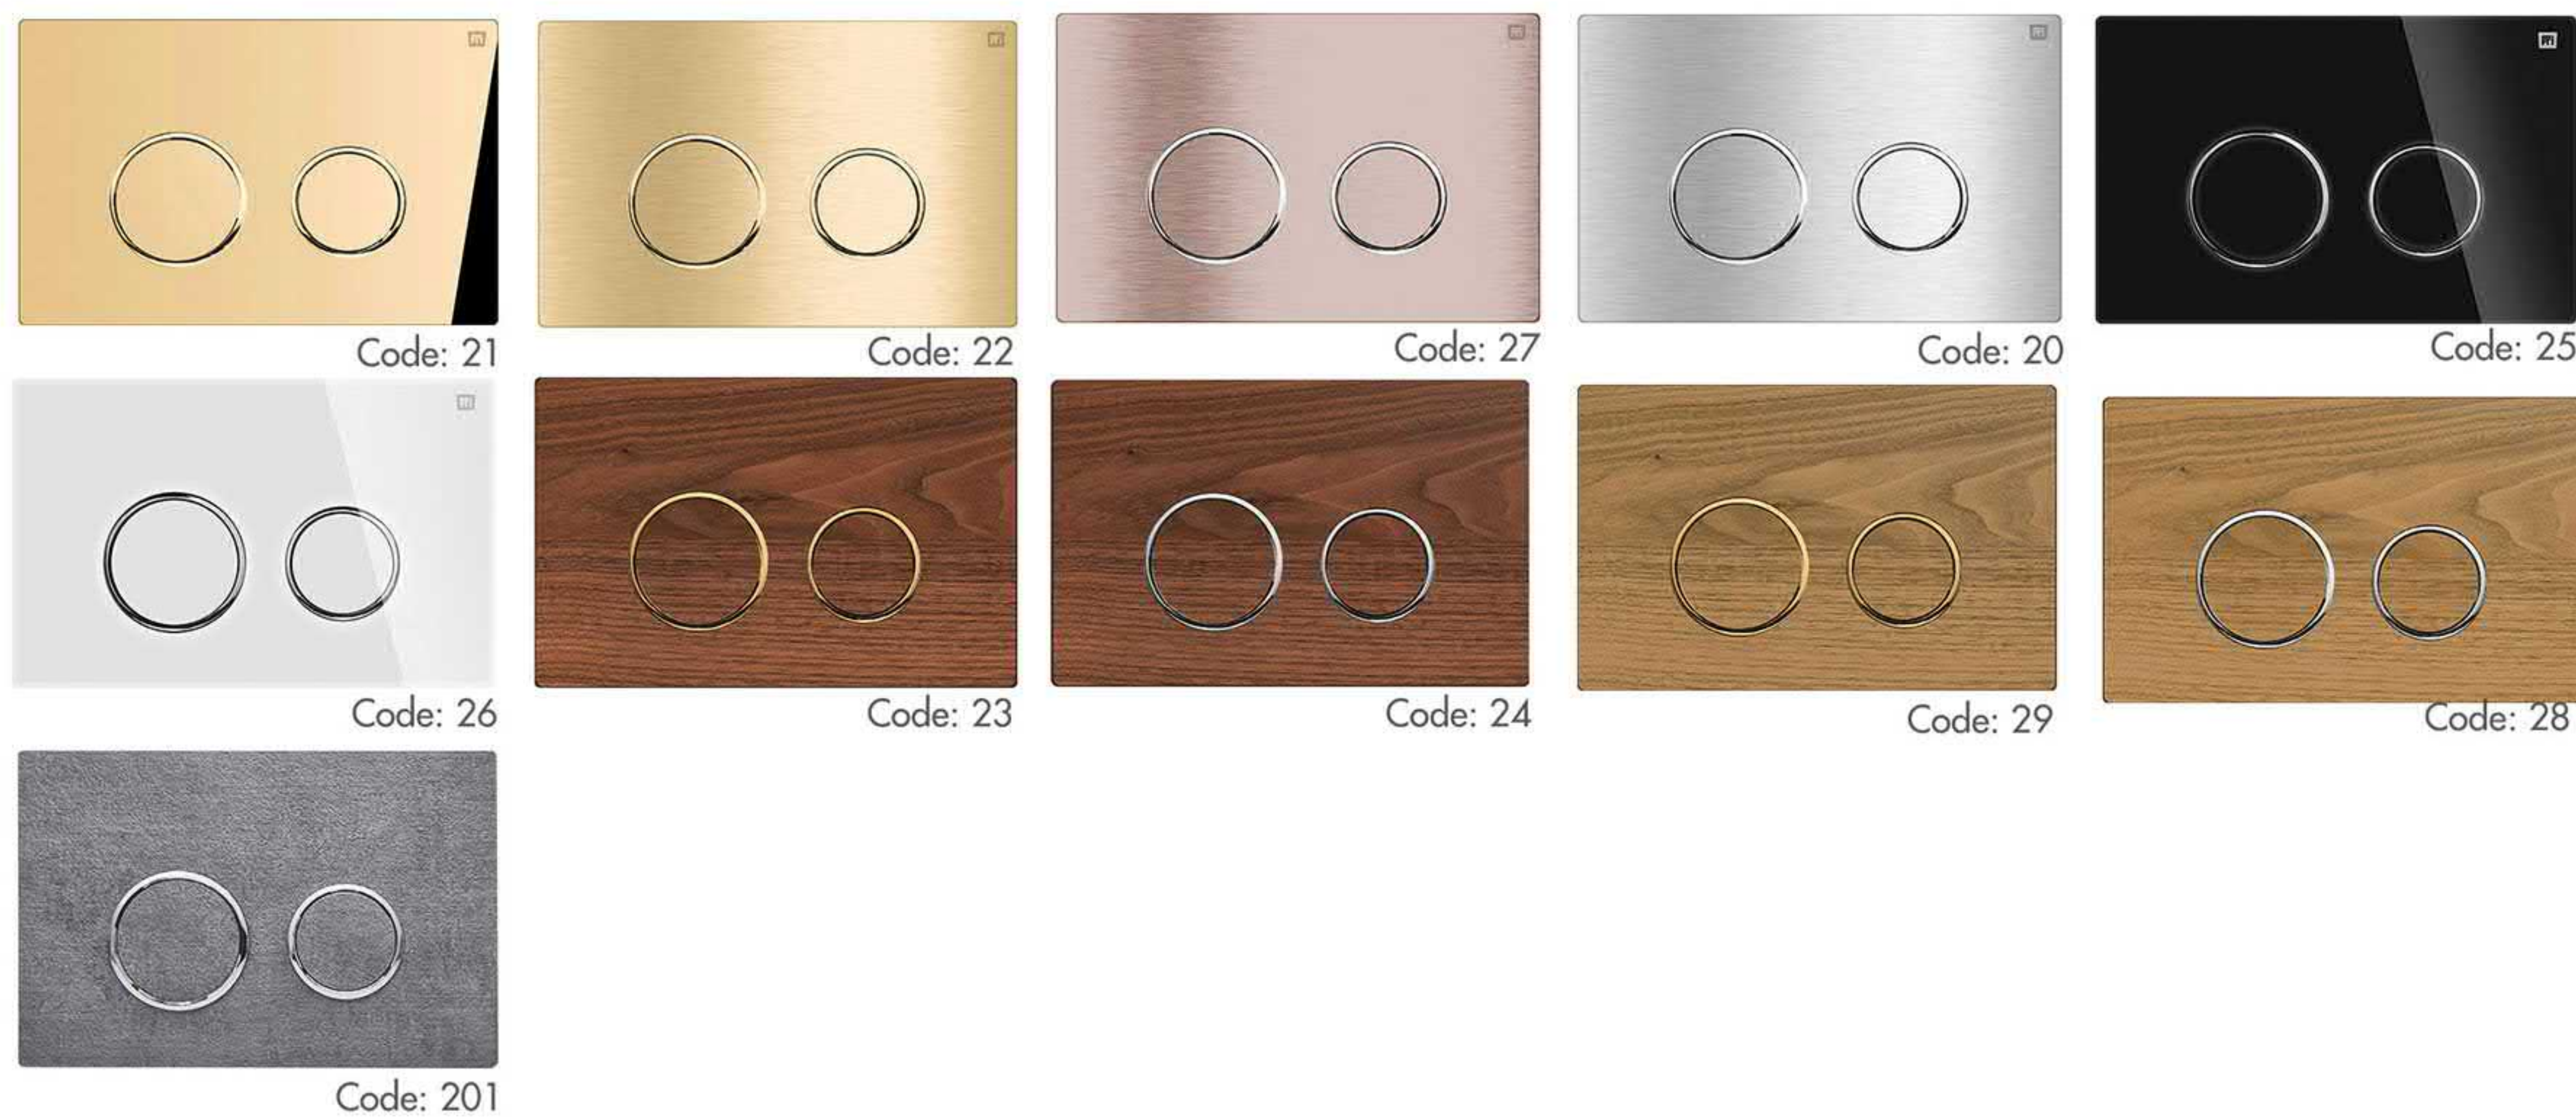

A TOUCH OF FUN

اندکی شور و هیجان