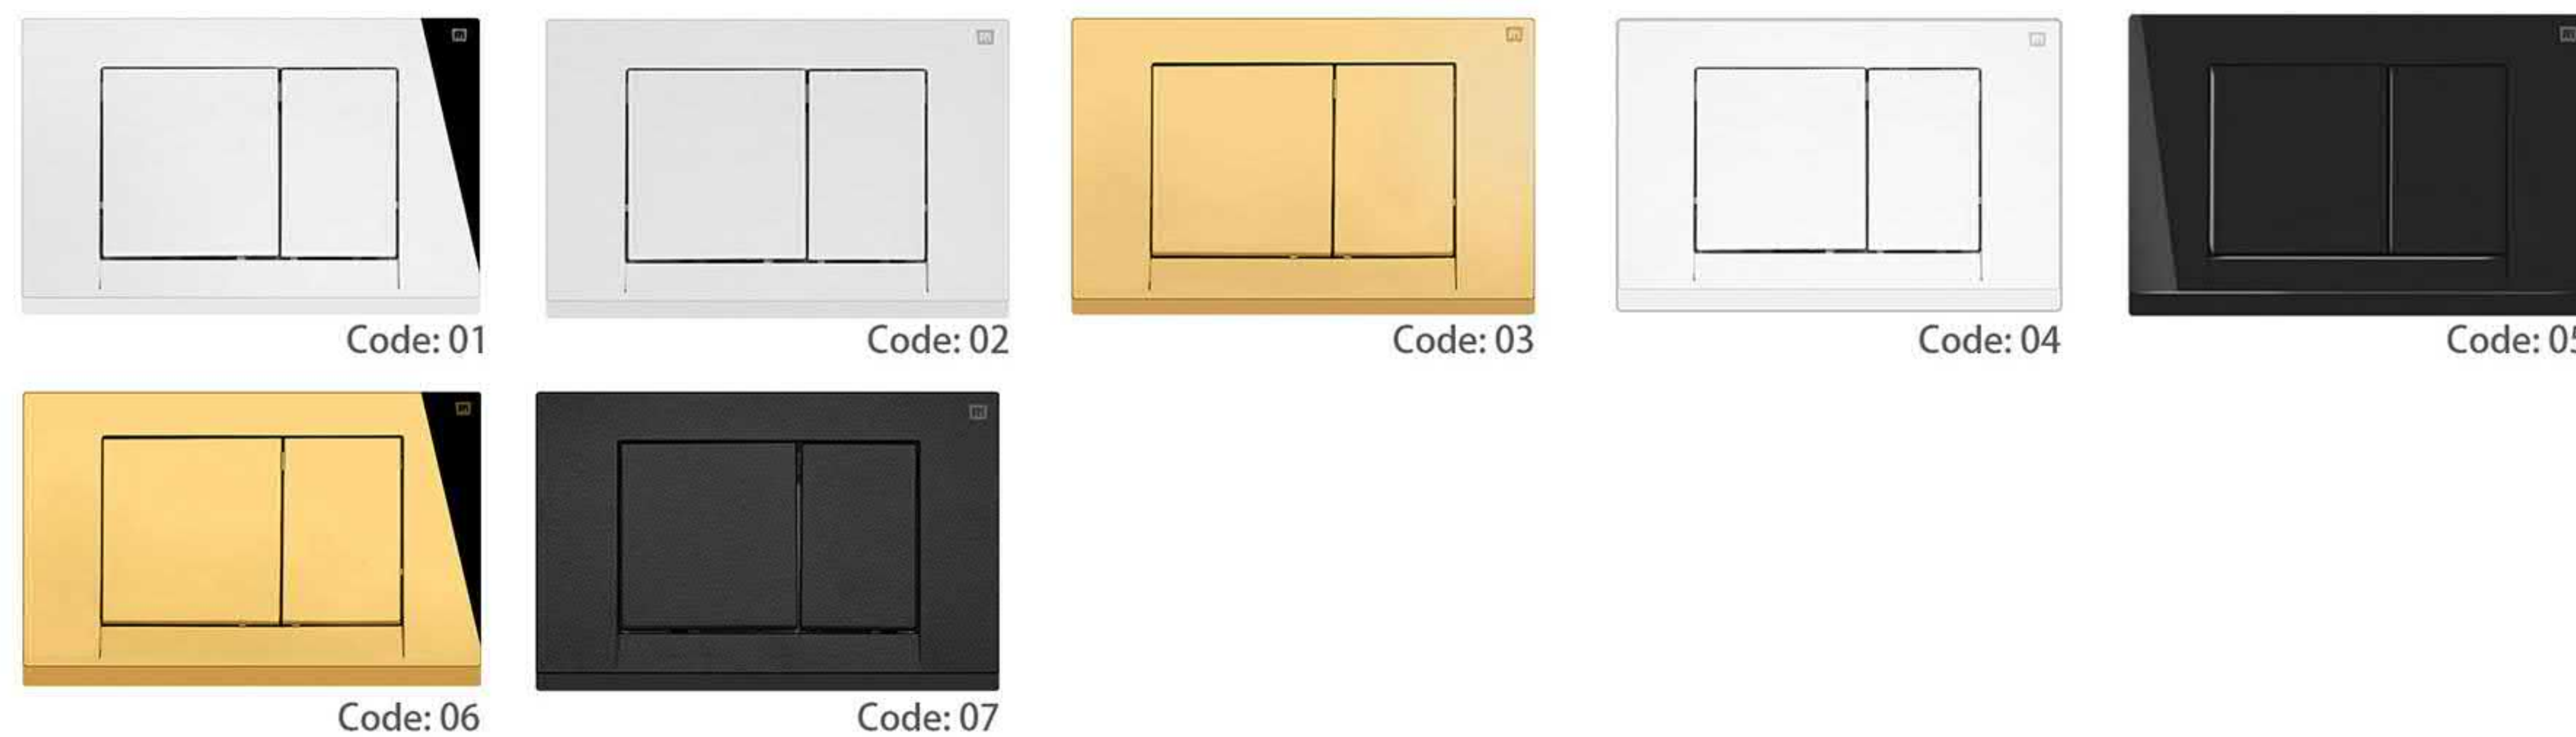

RECTANGULAR

FLUSH PLATES | 00 SERIES

کلیدهای تخلیه توکار چهارگوش - سری ۰۰

00 Series flush plates are fashionable yet affordable. All 00 series models feature large rectangular buttons for easy flushing. 00 series dual-flush models are molded in plastic and available in six finishes. Whichever you choose, 00 series makes it easy to hit the right flush every time.

کلیدهای سری ۰۰ کلیدهای شیک، با کیفیت و در عین حال با قیمتی مناسب هستند. تمام مدل‌های سری ۰۰ دارای دکمه‌های مستطیلی با ابعاد مناسب برای استفاده آسان اند. مدل‌های دوزمانه سری ۰۰ با مواد ABS و در شش طرح موجودند.

- 7 color / finishes options
  در ۷ طرح/رنگ متفاوت
- Water-saving dual-flush
  تخلیه دوزمانه کم مصرف
- High-quality molded ABS.
  مواد ABS تزریقی با کیفیت عالی

50 SERIES