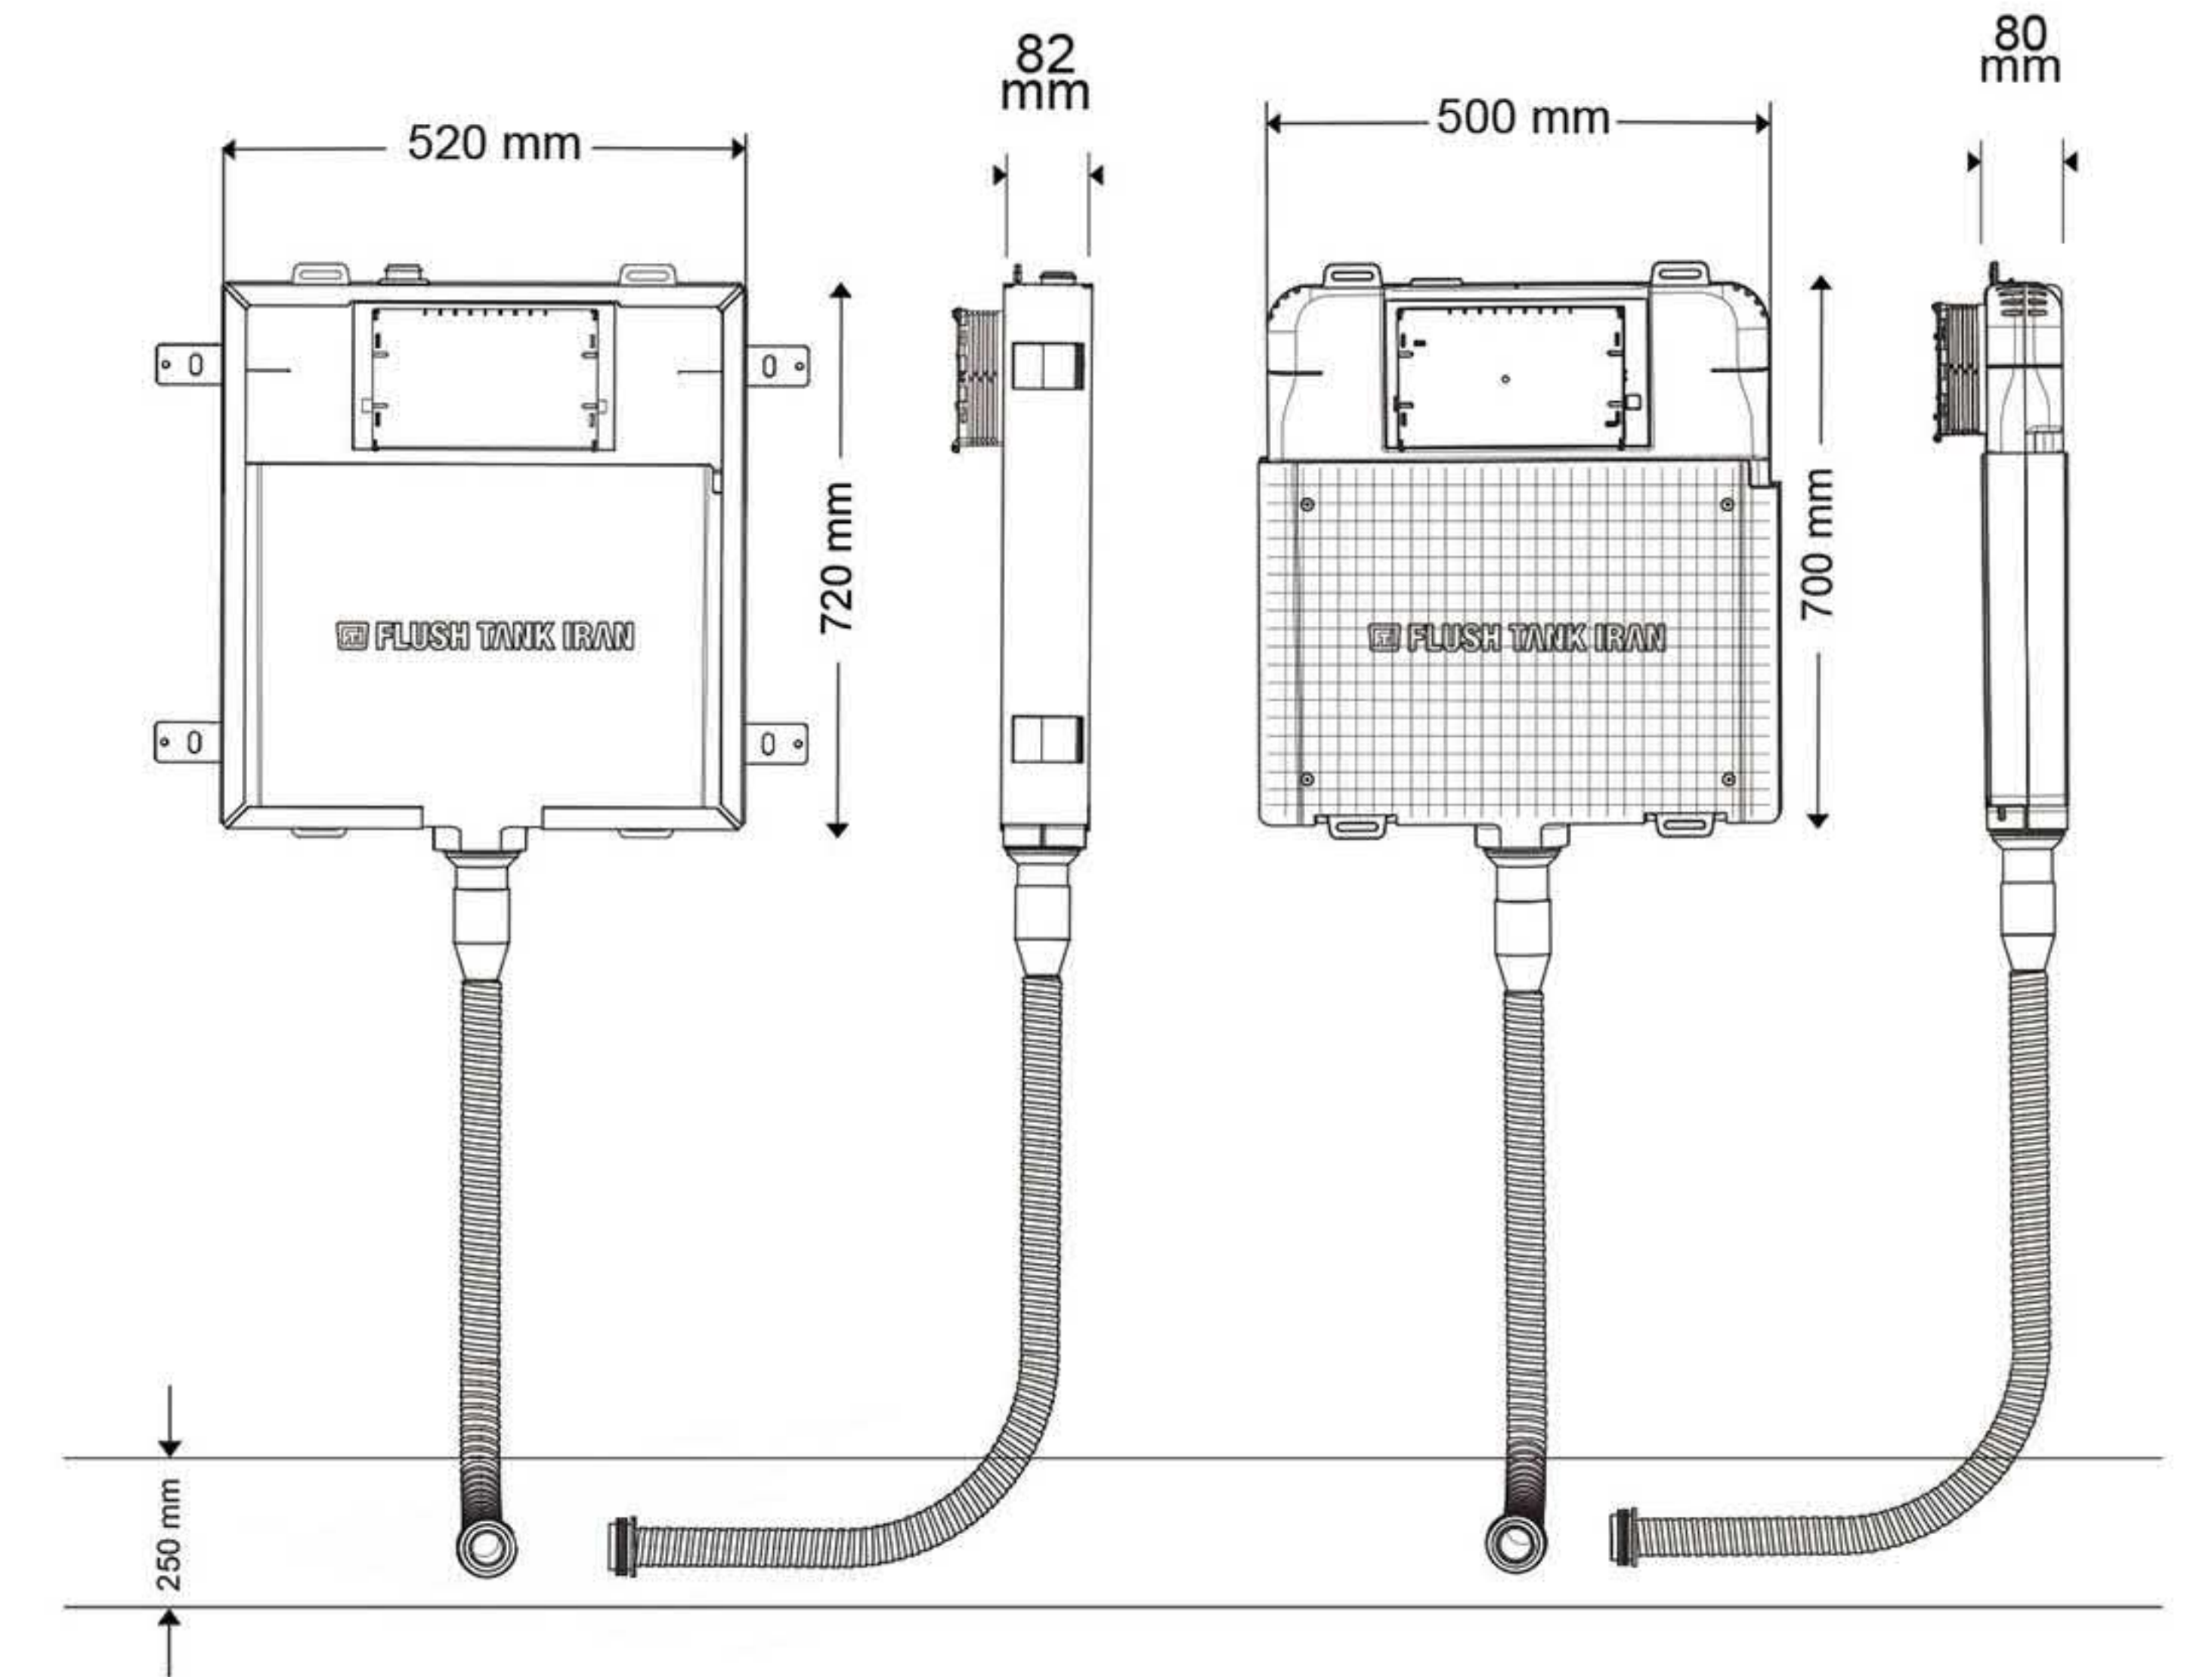

CLASSIC CONCEALED SYSTEM

فلاش تانک توکار کلاسیک مدل اینفینیتی (مخصوص سرویس ایرانی)