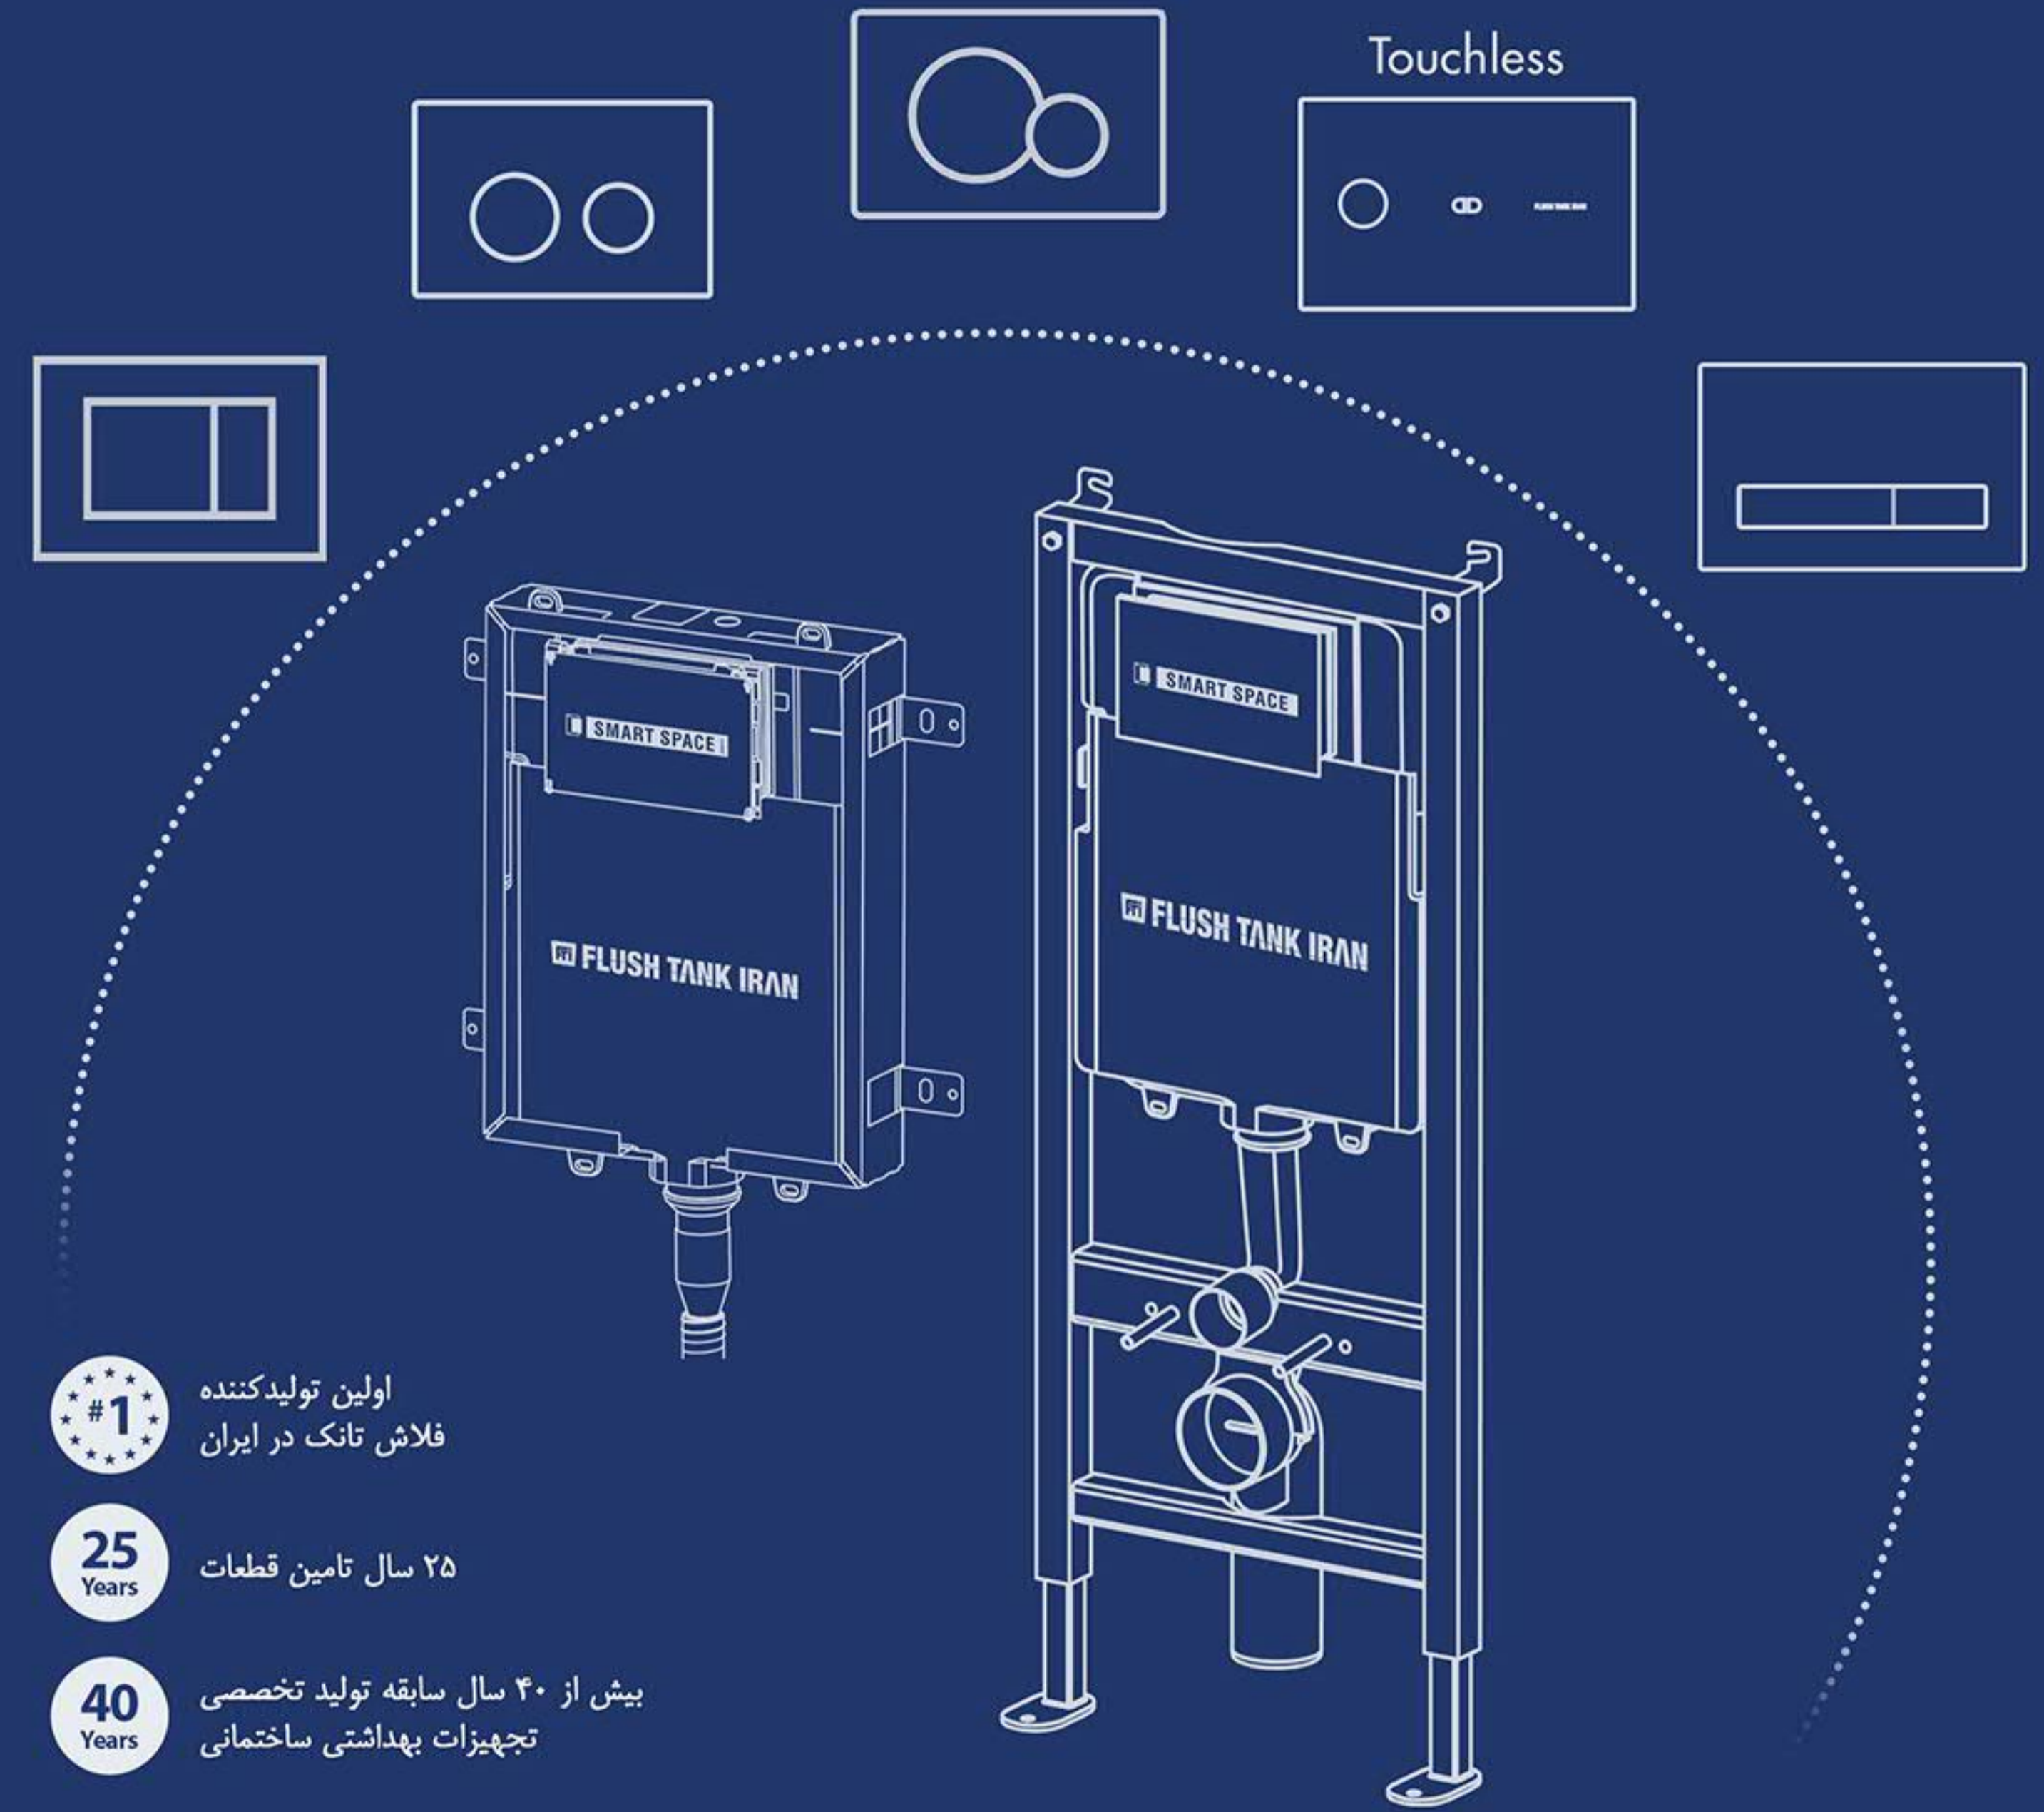

FTI FLUSH PLATES FOR EVERY APPLICATION

کلید های توکار فلاش تانک ایران برای هر نوع سرویس بهداشتی

FTI plates not only come in a large variety of designs, but also for every application. Be it at home, in a semipublic place like a hospital, or in a public place with a high traffic like e.g. an airport: there is an actuator plate for every requirement.

کلید های توکار ما نه تنها تنوع گسترده ای دارند بلکه برای کاربردهای متنوعی نیز طراحی شده اند. برای استفاده در منزل، مکان های نیمه عمومی مانند هتل ها یا در مکان های عمومی با تردد زیاد مانند یک مرکز تجاری یا فرودگاه. برای نیاز هر نوع سرویس بهداشتی یک محصول وجود دارد.

THE PERFECT MATCH FOR ANY BATHROOM

#1

اولین تولیدکننده
فلاش تانک در ایران

25
Years

۲۵ سال تامین قطعات

40
Years

بیش از ۴۰ سال سابقه تولید تخصصی
تجهیزات بهداشتی ساختمانی