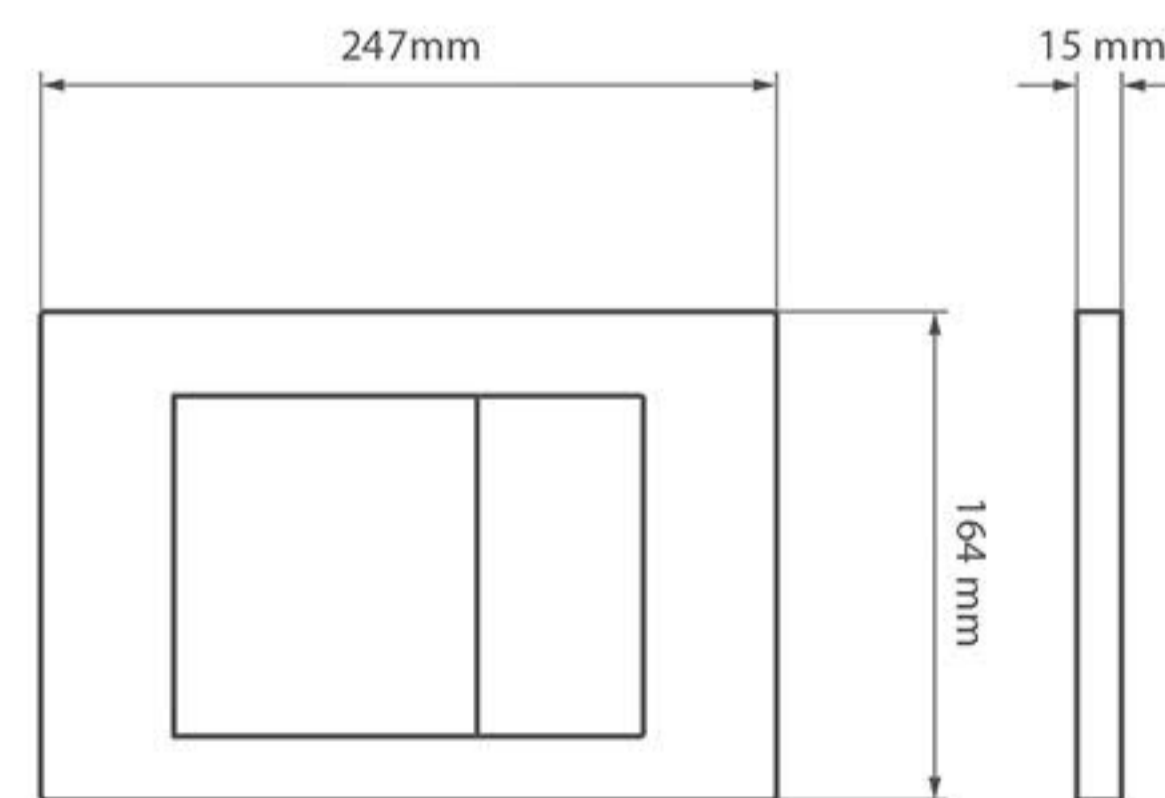

AESTHETICS AND FUNCTION

زیبایی و کارایی

00 Series flush plates are fashionable yet affordable. All 00 series models feature large rectangular buttons for easy flushing. 00 series dual-flush models are molded in plastic and available in six finishes. Whichever you choose, 00 series makes it easy to hit the right flush every time.

کلیدهای سری ۰۰ کلیدهای شیک، با کیفیت و در عین حال با قیمتی مناسب هستند. تمام مدل های سری ۰۰ دارای دکمه های مستطیلی با ابعاد مناسب برای استفاده آسان اند. مدل های دوزمانه سری ۰۰ با مواد ABS و در شش طرح موجودند.

- 6 color / finishes options
  در ۶ طرح/رنگ متفاوت
- Water-saving dual-flush
  تخلیه دوزمانه کم مصرف
- High-quality molded ABS.
  مواد ABS تزریقی با کیفیت عالی