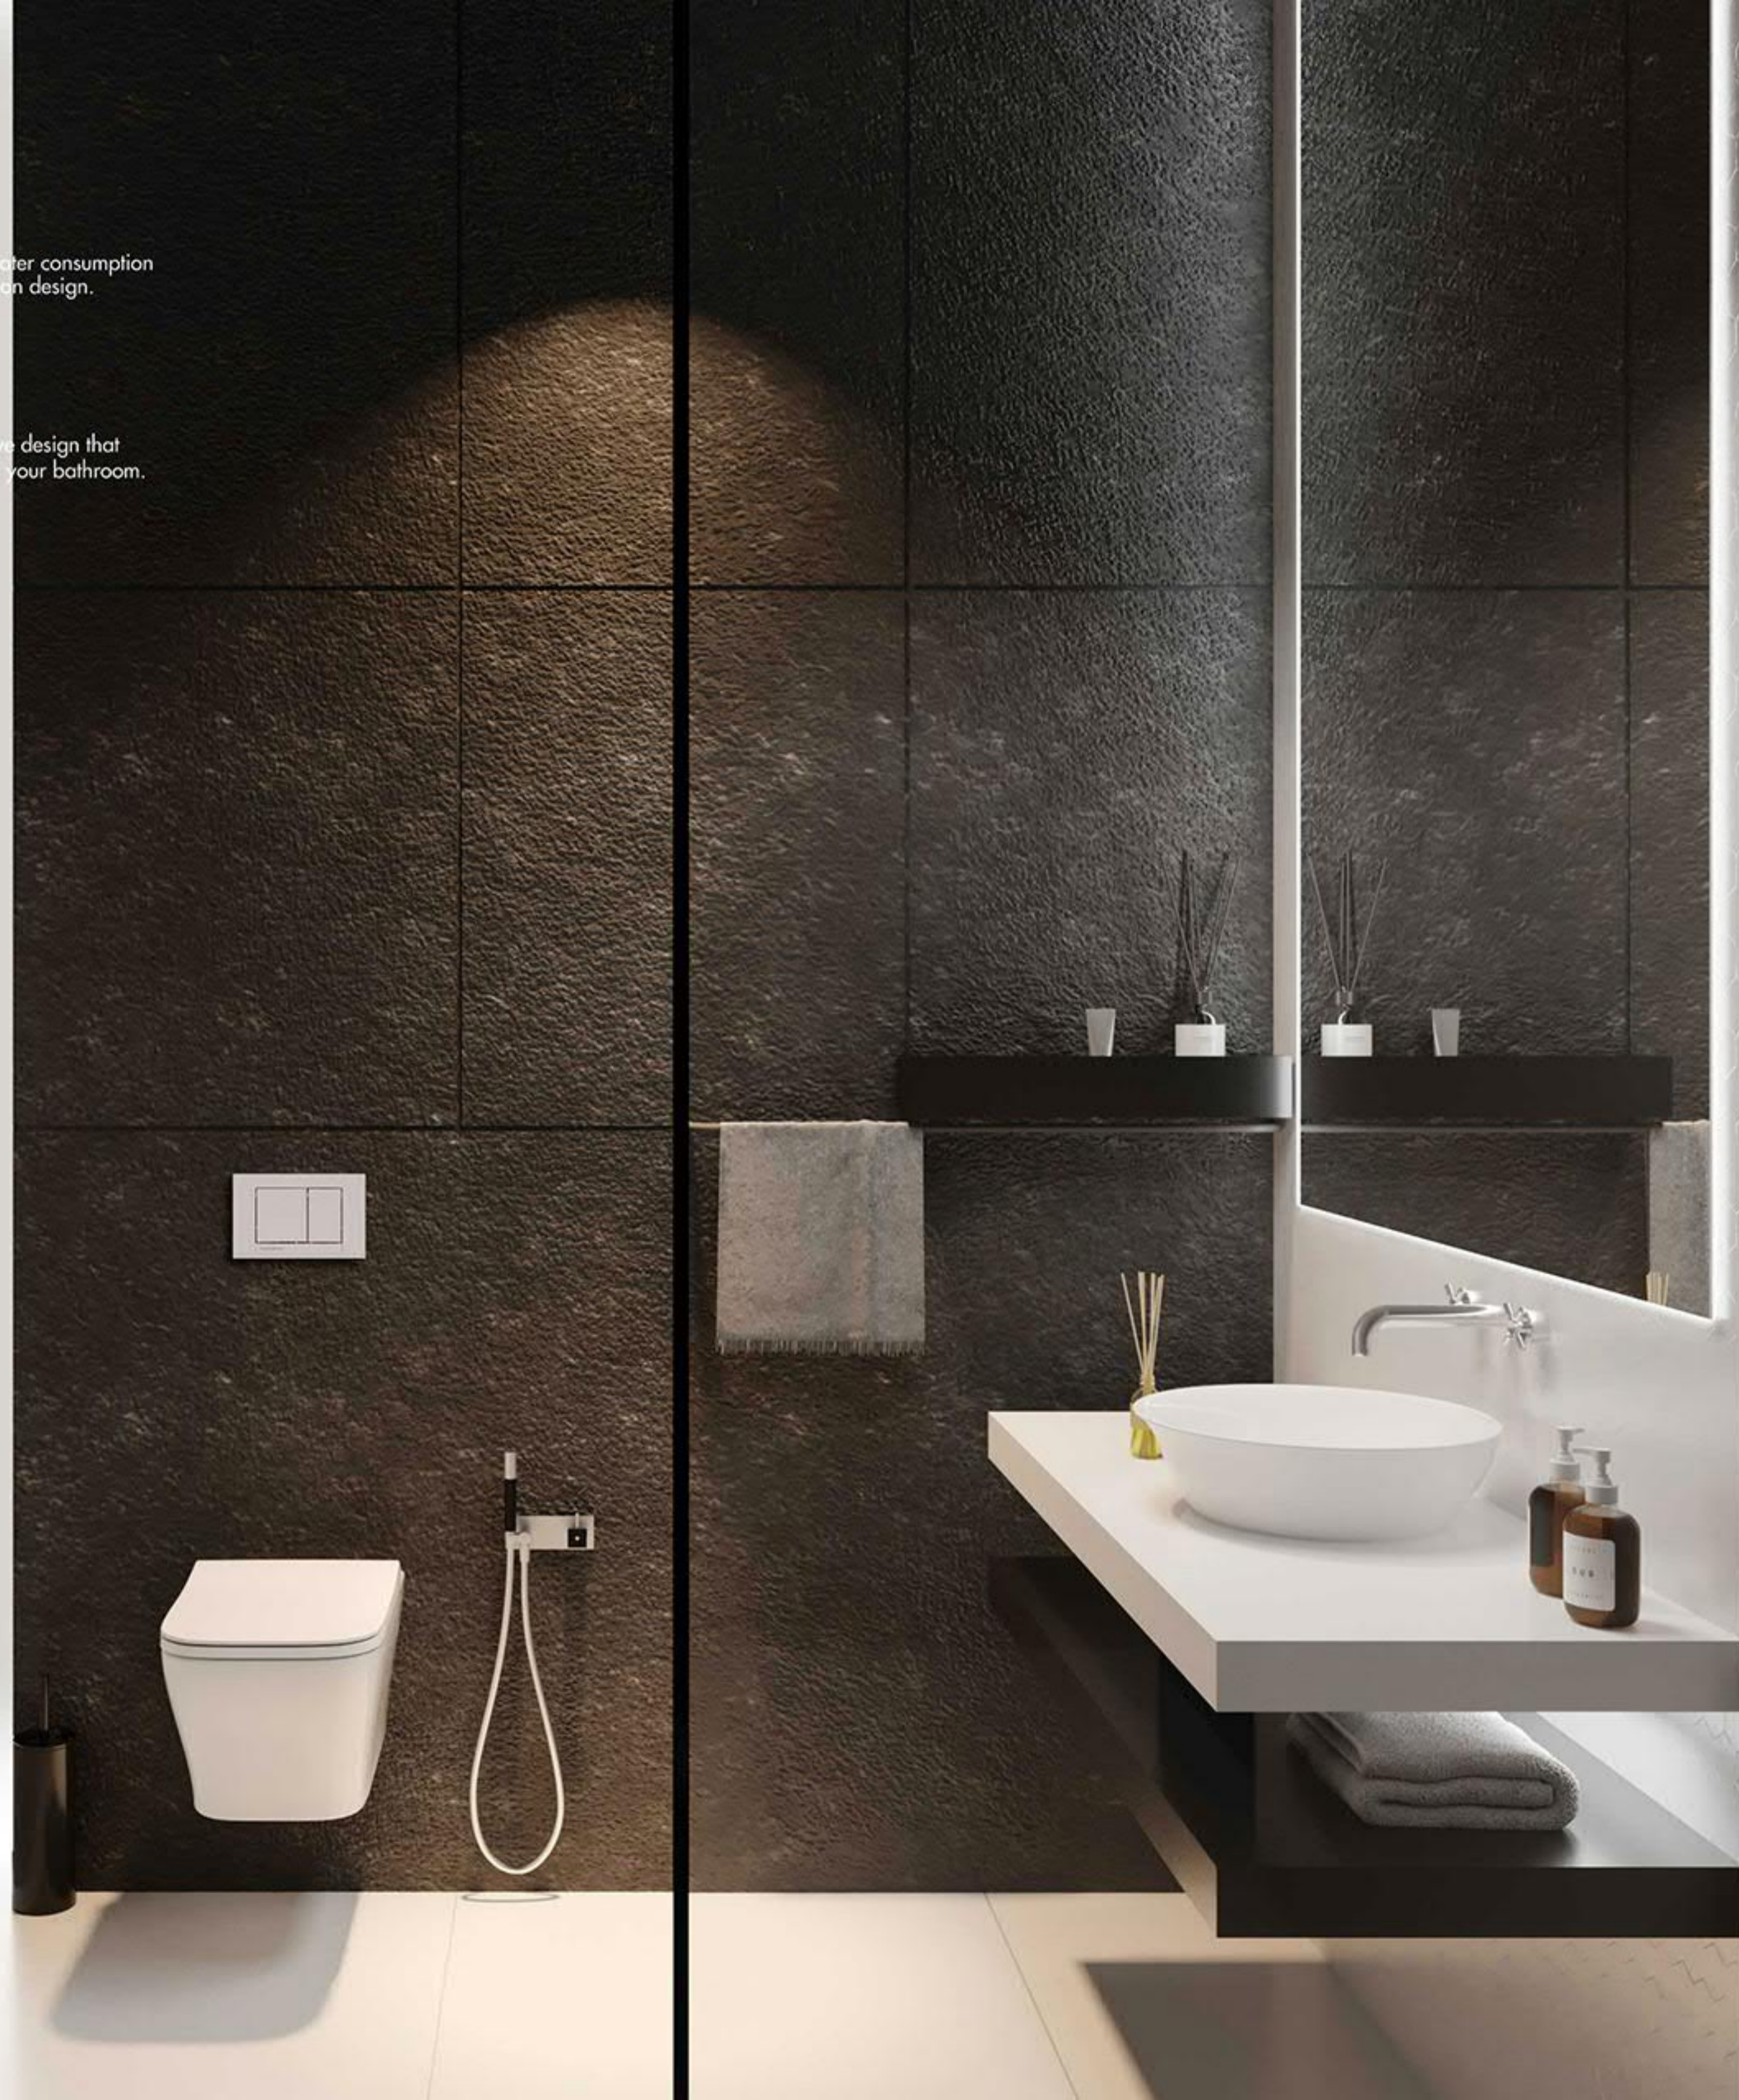

AESTHETICS AND FUNCTION

زیبایی و کارایی

00 Series flush plates are fashionable yet affordable. All 00 series models feature large rectangular buttons for easy flushing. 00 series dual-flush models are molded in plastic and available in six finishes. Whichever you choose, 00 series makes it easy to hit the right flush every time.