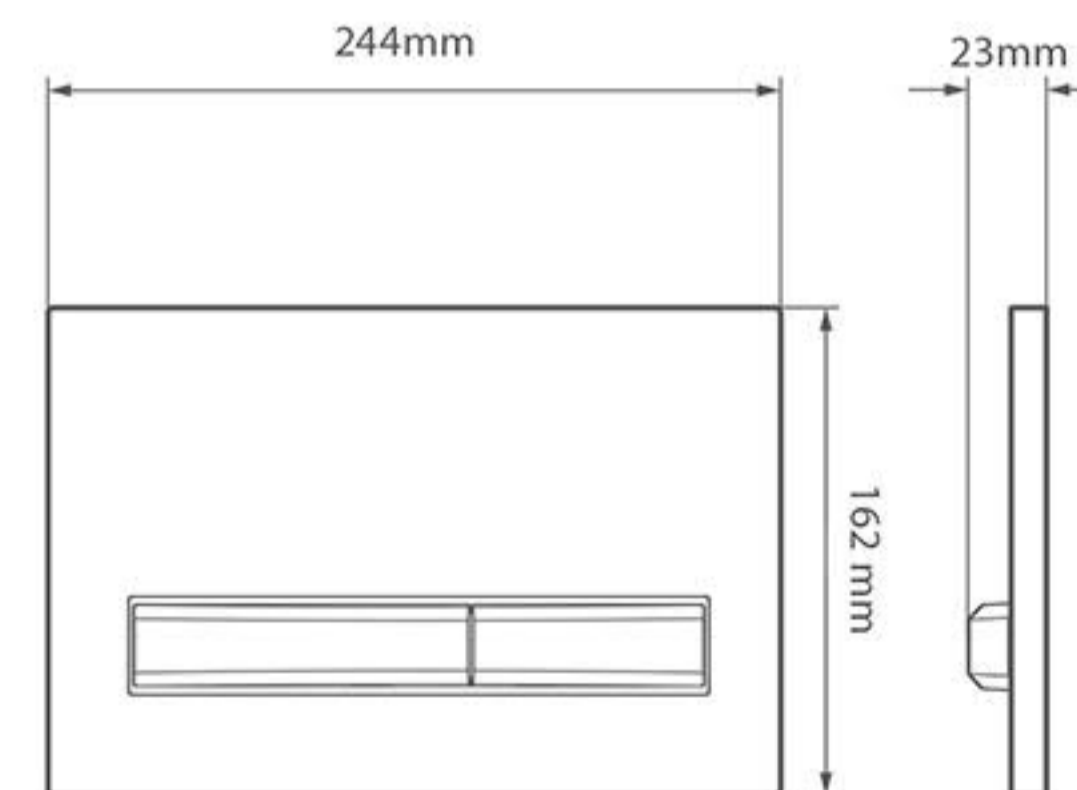

HARMONIOUS DESIGN

طراحی موزون

The FTI 50 series flush plates with a unique and eye-catching design and suitable for modern styles using high quality and standard materials are among the newest flush plates for concealed cisterns. The FTI 50 series contain the latest design methods along with the renowned European brands.

کلید های سری ۵۰ فلاش تانک ایران با طراحی چشم نواز و منحصر به فرد، با استفاده از متریال استاندارد و با کیفیت برای مدرن ترین سلیقه ها در زمره به روز ترین کلید های تخلیه توکار در کنار شاخص ترین برند های اروپایی آخرین متد های طراحی حال حاضر دنیا را تشکیل می دهند.

- 8 color / finishes options
  در ۸ طرح/رنگ متفاوت
- Water-saving dual-flush
  تخلیه دوزمانه کم مصرف
- High-quality molded ABS.
  مواد ABS تزریقی با کیفیت عالی