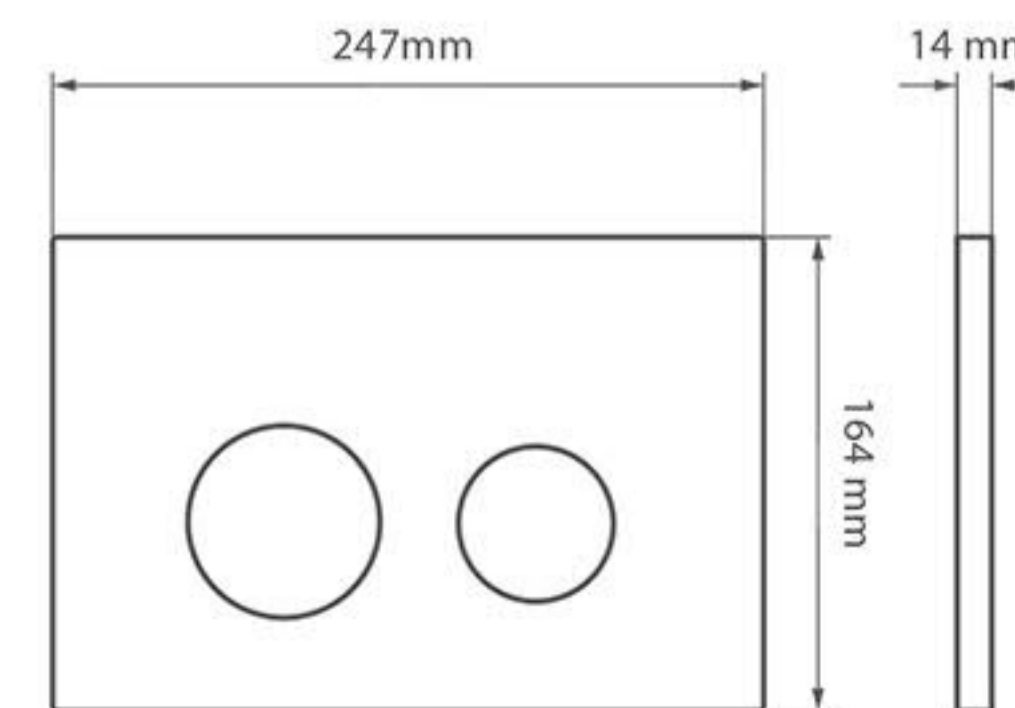

THE PERFECT SHAPE: THE CIRCLE

10 Serie flush plates bring a bit of whimsy to your bathroom with their simple, geometric look. A straightforward visual metaphor (small button for half flush, large button for full flush) makes them easy to use, even if you've never seen a flush plate before.

کلیدهای تخلیه سری ۱۰ با طراحی مینیمال، تنوع را به سرویس بهداشتی شما می آورد. ظاهری ساده و کارا (کلید کوچک برای تخلیه کوتاه، کلید بزرگ برای تخلیه کامل) استفاده از فلاش تانک را حتی در صورت عدم آشنایی با کلید تخلیه دو زمانه آسان نموده است.

- 8 color / finishes options
  در ۸ رنگ و پوشش متفاوت
- High-quality molded ABS.
  مواد ABS تزریقی با کیفیت عالی