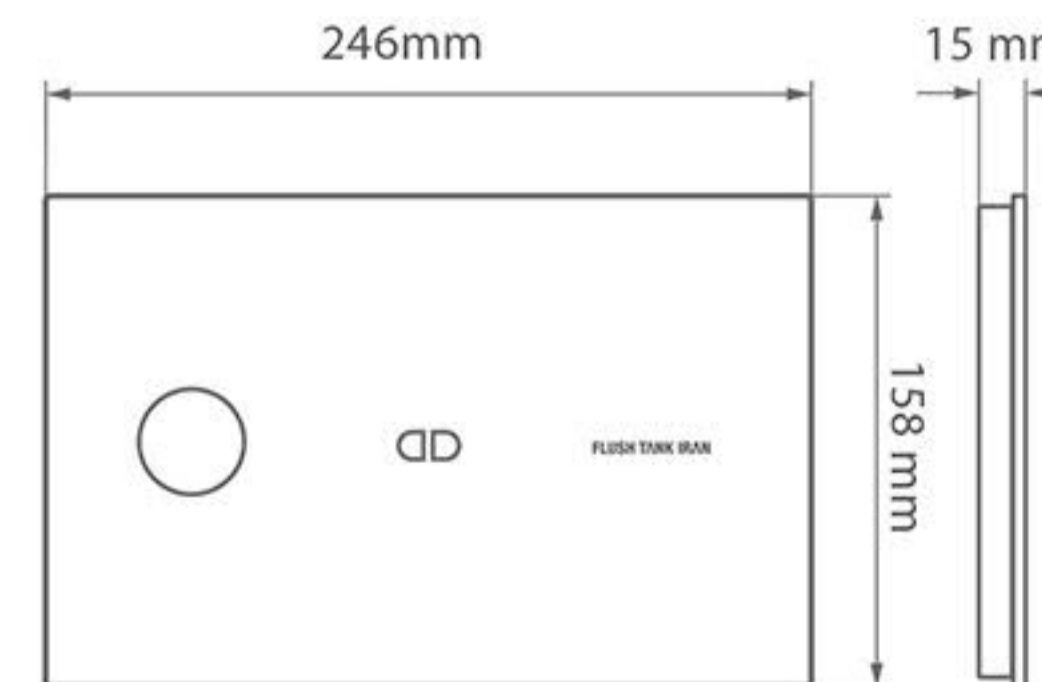

- A color to match your mood

The innovative 80 Serie is a touchless flush plate available in black, white, gold, chrome and rosegold glass finishes to match your décor or match your mood.

- Smart dual flush system to save more water

When a user is detected in the sensor range for 5 sec, light on the control plate is activated automatically.

When a user leaves the sensor range, it will flush automatically according to the use time (half flush when use time within 5-90 sec, full flush when use time more than 90 sec).

Manual push button can be push anytime to activate the flush without waiting.

کلید های تخلیه تاچلس به دلیل عدم نیاز به تماس با کلید به ارتقا سطح بهداشت کمک کرده و به لطف سطح شیشه ای و عدم تماس دست به راحتی تمیز می شوند و تمیز می مانند.

- رنگی مطابق روحیات شما

سری ۸۰ کلید های تخلیه تاچلس به منظور مطابقت با دکوراسیون یا روحیات شما در رنگ های مشکی، سفید، طلایی، کروم و رزگلد با طرح شیشه موجود می باشد.

- سیستم تخلیه دوزمانه هوشمندانه به منظور صرفه جویی بیشتر در مصرف آب

زمانی که مصرف کننده به مدت ۵ ثانیه در دامنه سنسور شناسایی شود، چراغ صفحه کنترل کلید به صورت خودکار روشن شده و هنگامی که مصرف کننده محدوده سنسور را ترک می کند با توجه به مدت زمان استفاده به صورت خودکار تخلیه صورت می گیرد.

(تخلیه کوتاه برای مدت زمان استفاده بین ۵ تا ۹۰ ثانیه و تخلیه کامل برای مدت زمان استفاده بیشتر از ۹۰ ثانیه) دکمه تخلیه دستی به منظور فعالسازی تخلیه در هر زمانی بدون نیاز به انتظار قابل استفاده است.

**NO TOUCH FLUSH.
EVEN WHEN THERE IS
NO ELECTRICITY !**

بدون نیاز به تماس، حتی در صورت قطعی برق!

TOUCHLESS | 80 SERIES