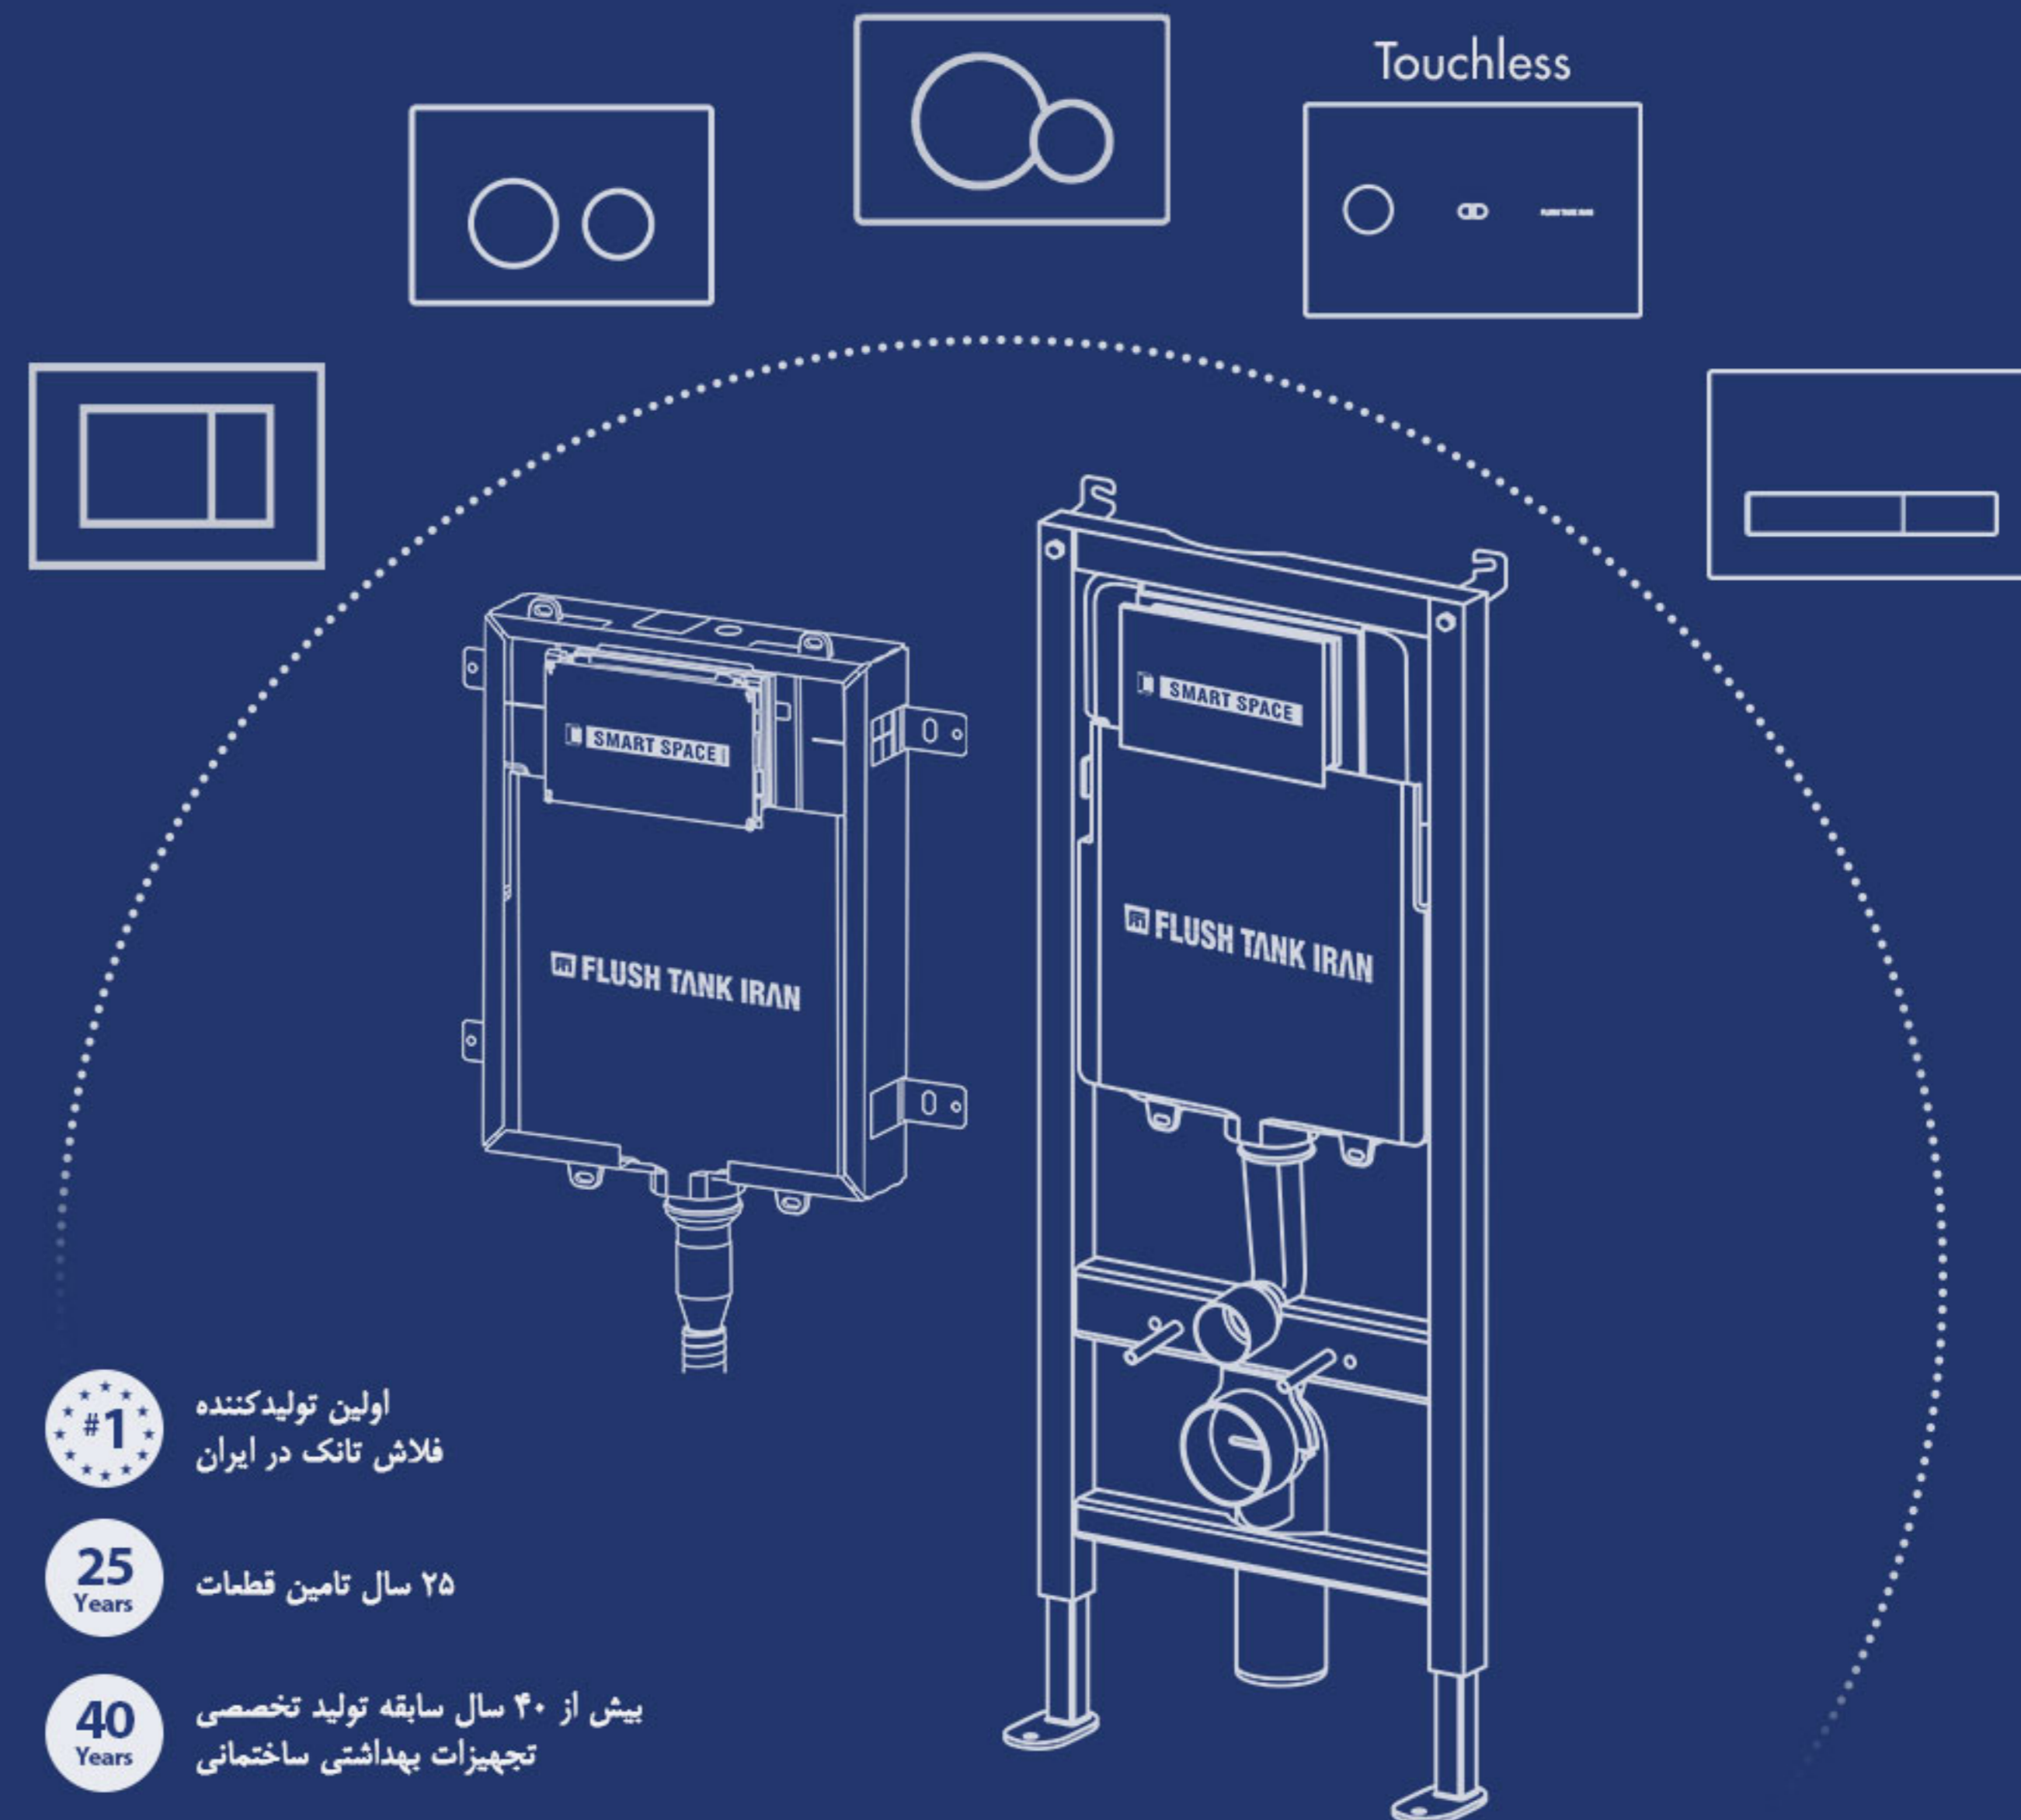

FTI FLUSH PLATES FOR EVERY APPLICATION

کلید های توکار فلاش تانک ایران برای هر نوع سرویس بهداشتی

FTI plates not only come in a large variety of designs, but also for every application. Be it at home, in a semipublic place like a hospital, or in a public place with a high traffic like e.g. an airport: there is an actuator plate for every requirement.

کلید های توکار ما نه تنها تنوع گسترده ای دارند بلکه برای کاربردهای متنوعی نیز طراحی شده اند. برای استفاده در منزل، مکان های نیمه عمومی مانند هتل ها یا در مکان های عمومی با تردد زیاد مانند یک مرکز تجاری یا فرودگاه. برای نیاز هر نوع سرویس بهداشتی یک محصول وجود دارد.

THE PERFECT MATCH FOR ANY BATHROOM

اولین تولیدکننده
فلاش تانک در ایران

۲۵ سال تامین قطعات

بیش از ۴۰ سال سابقه تولید تخصصی
تجهیزات بهداشتی ساختمانی