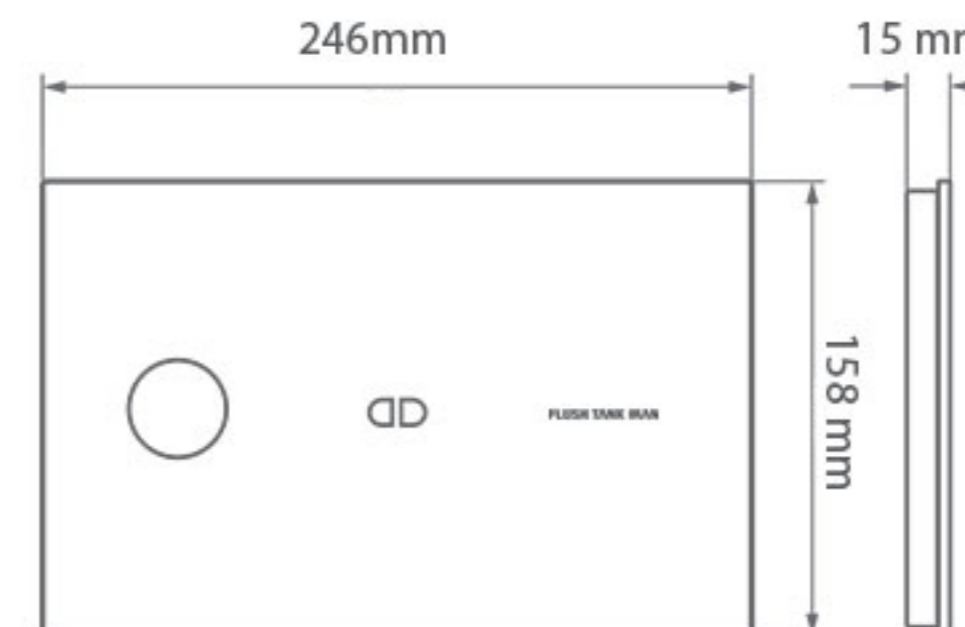

- A color to match your mood

The innovative 80 Serie is a touchless flush plate available in black, white, gold, chrome and rosegold glass finishes to match your décor or match your mood.

- Smart dual flush system to save more water

When a user is detected in the sensor range for 5 sec, light on the control plate is activated automatically.

When a user leaves the sensor range, it will flush automatically according to the use time (half flush when use time within 5-90 sec, full flush when use time more than 90 sec).

Manual push button can be push anytime to activate the flush without waiting.

کلید های تخلیه تاچلس به دلیل عدم نیاز به تماس با کلید به ارتقا سطح بهداشت کمک کرده و به لطف سطح شیشه ای و عدم تماس دست به راحتی تمیز می شوند و تمیز می مانند.

- رنگی مطابق روحیات شما

سری ۸۰ کلید های تخلیه تاچلس به منظور مطابقت با دکوراسیون یا روحیات شما در رنگ های مشکی، سفید، طلایی، کروم و رزگلد با طرح شیشه موجود می باشد.

- سیستم تخلیه دوزمانه هوشمندانه به منظور صرفه جویی بیشتر در مصرف آب

زمانی که مصرف کننده به مدت ۵ ثانیه در دامنه سنسور شناسایی شود، چراغ صفحه کنترل کلید به صورت خودکار روشن شده و هنگامی که مصرف کننده محدوده سنسور را ترک می کند با توجه به مدت زمان استفاده به صورت خودکار تخلیه صورت می گیرد.

تخلیه کوتاه برای مدت زمان استفاده بین ۵ تا ۹۰ ثانیه و تخلیه کامل برای مدت زمان استفاده بیشتر از ۹۰ ثانیه (تخلیه دستی به منظور فعالسازی تخلیه در هر زمانی بدون نیاز به انتظار قابل استفاده است).