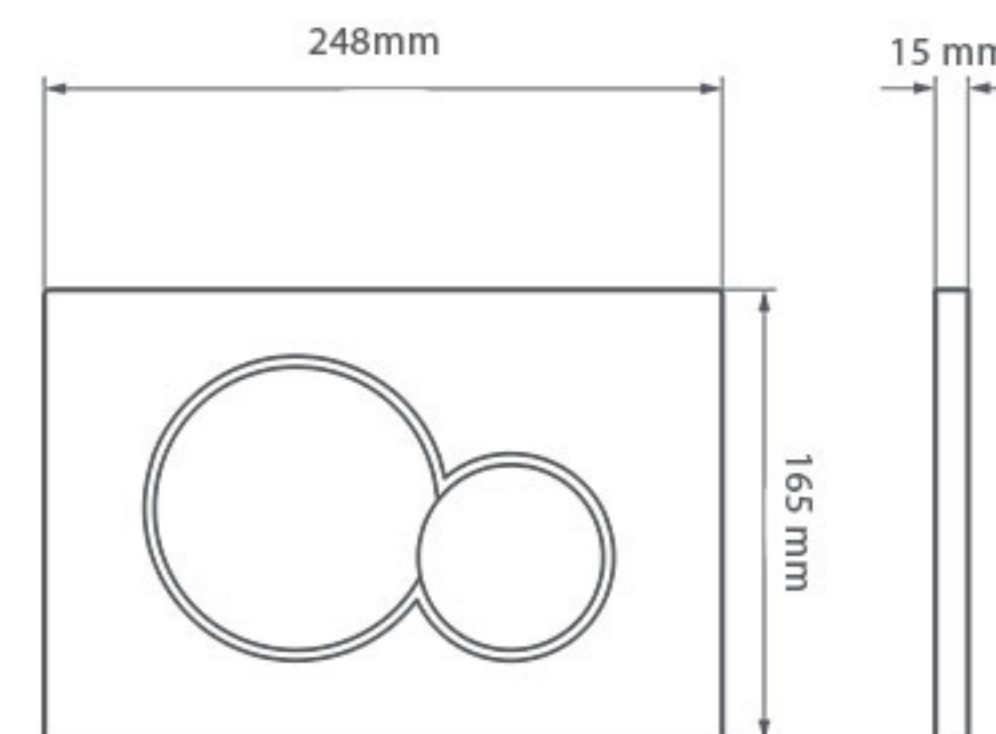

STRIKING SIMPLICITY

اندکی شور و هیجان

The FTI 30 Serie actuator plate is offered in six distinct finishes. All come standard with water-saving dual-flush. Made of durable, high-quality plastic, they are easy to clean and reasonably priced.

کلیدهای تخلیه سری ۱۰ با طراحی مینیمال، تنوع را به سرویس بهداشتی شما می آورد. ظاهری ساده و کارا (کلید کوچک برای تخلیه کوتاه، کلید بزرگ برای تخلیه کامل) استفاده از فلاش تانک را حتی در صورت عدم آشنایی با کلید تخلیه دو زمانه آسان نموده است.

- 6 color / finishes options
  در ۶ طرح/رنگ متفاوت
- Water-saving dual-flush
  تخلیه دوزمانه کم مصرف
- High-quality molded ABS.
  مواد ABS تزریقی با کیفیت عالی