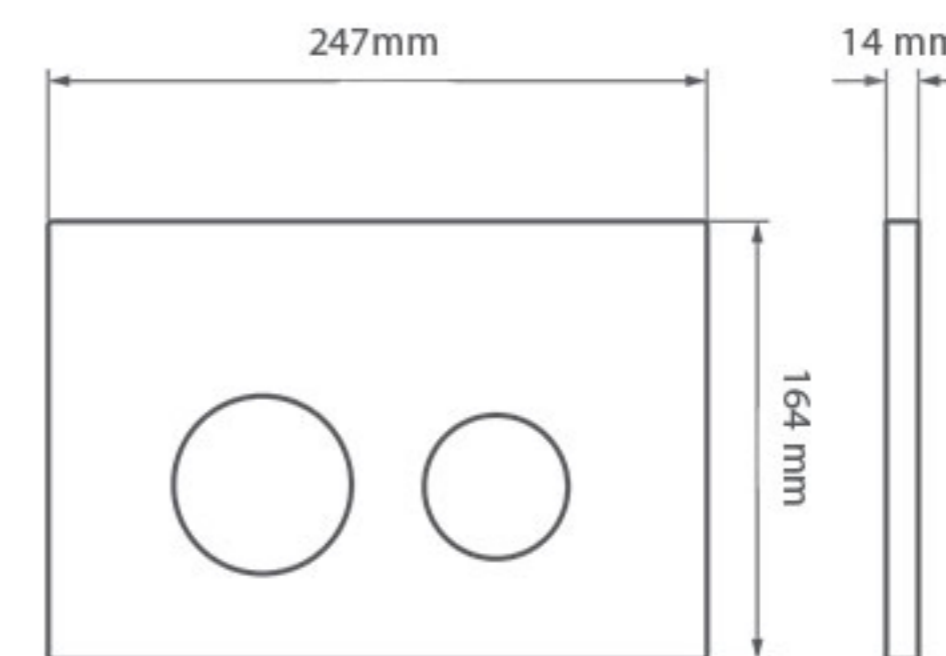

THE PERFECT SHAPE: THE CIRCLE

10 Serie flush plates bring a bit of whimsy to your bathroom with their simple, geometric look. A straightforward visual metaphor (small button for half flush, large button for full flush) makes them easy to use, even if you've never seen a flush plate before.

کلیدهای تخلیه سری ۱۰ با طراحی مینیمال، تنوع را به سرویس بهداشتی شما می آورد. ظاهری ساده و کارا (کلید کوچک برای تخلیه کوتاه، کلید بزرگ برای تخلیه کامل) استفاده از فلاش تانک را حتی در صورت عدم آشنایی با کلید تخلیه دو زمانه آسان نموده است.

- 8 color / finishes options
  در ۸ رنگ و پوشش متفاوت
- High-quality molded ABS.
  مواد ABS تزریقی با کیفیت عالی