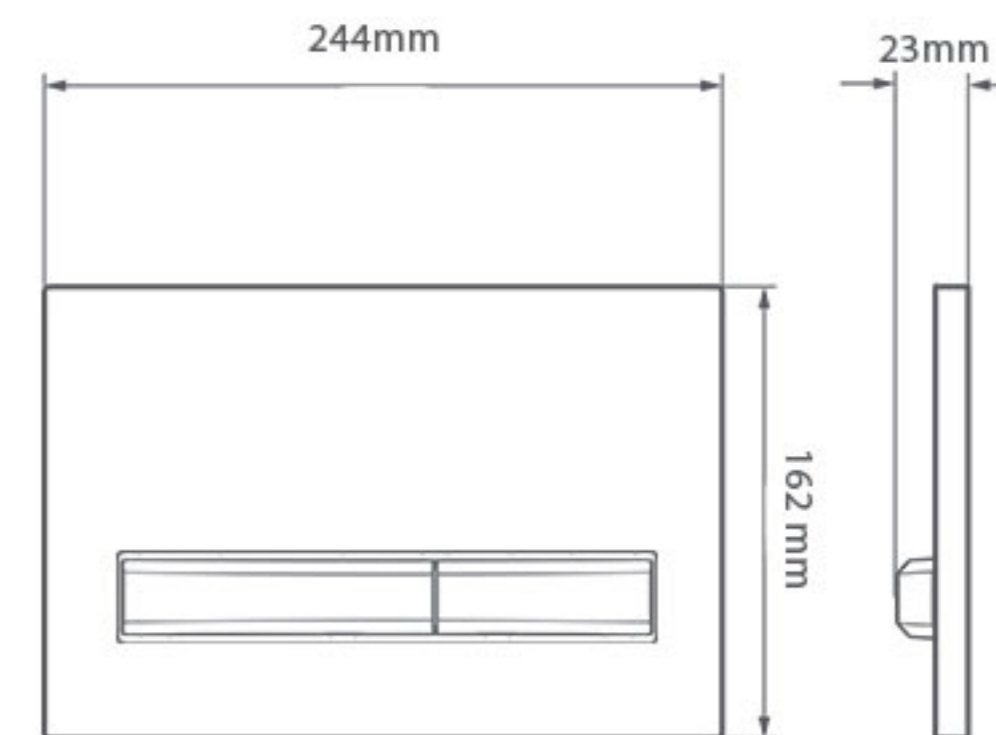

HARMONIOUS DESIGN

طراحی موزون

The FTI 50 series flush plates with a unique and eye-catching design and suitable for modern styles using high quality and standard materials are among the newest flush plates for concealed cisterns. The FTI 50 series contain the latest design methods along with the renowned European brands.

کلید های سری ۵۰ فلاش تانک ایران با طراحی چشم نواز و منحصر به فرد، با استفاده از متریال استاندارد و با کیفیت برای مدرن ترین سلیقه ها در زمره به روز ترین کلید های تخلیه توکار در کنار شاخص ترین برندهای اروپایی آخرین متدهای طراحی حال حاضر دنیا را تشکیل می دهند.

- 8 color / finishes options
  در ۸ طرح/رنگ متفاوت
- Water-saving dual-flush
  تخلیه دوزمانه کم مصرف
- High-quality molded ABS.
  مواد ABS تزریقی با کیفیت عالی