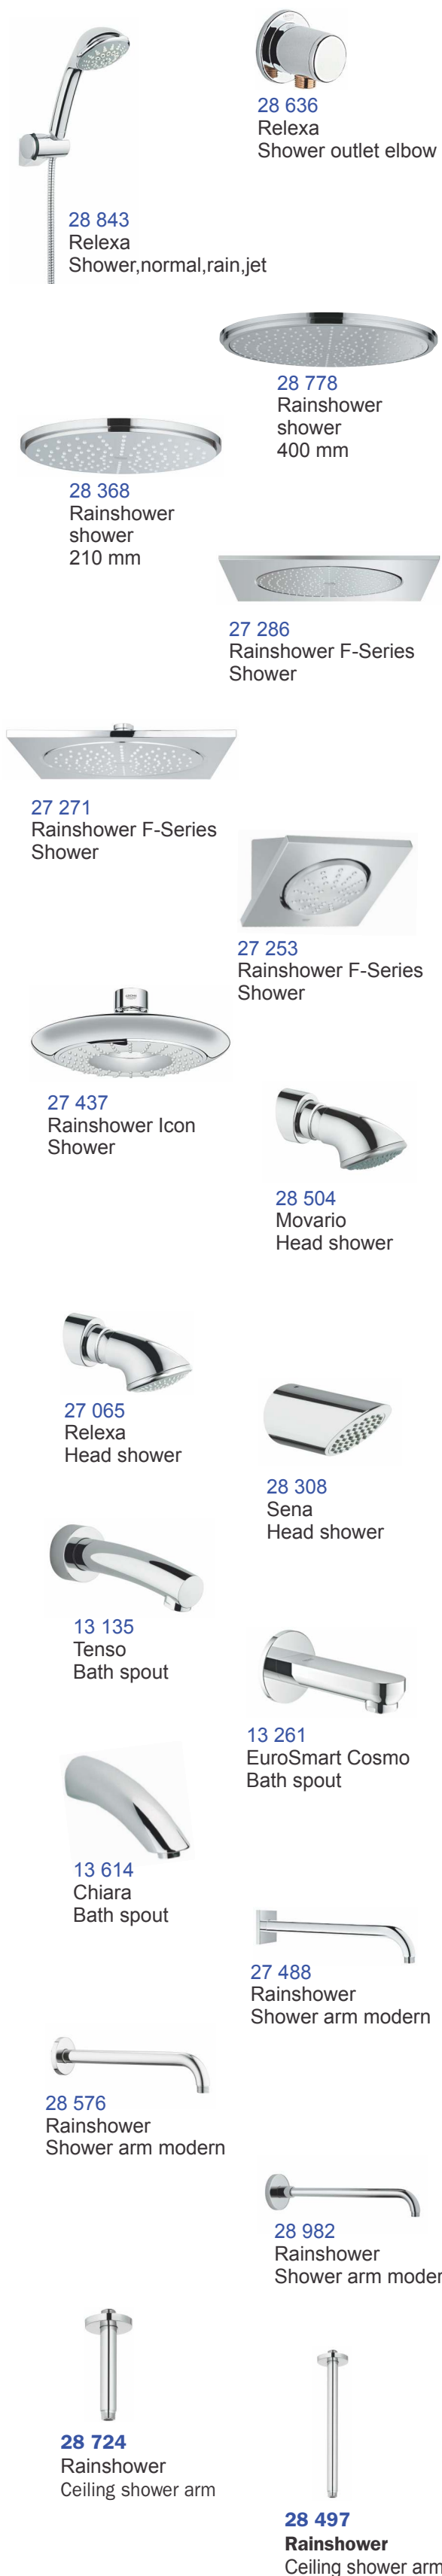

Shower Set

Showers

Showers

Sanitary Systems

GROHE

ENJOY WATER®

www.parsital.com