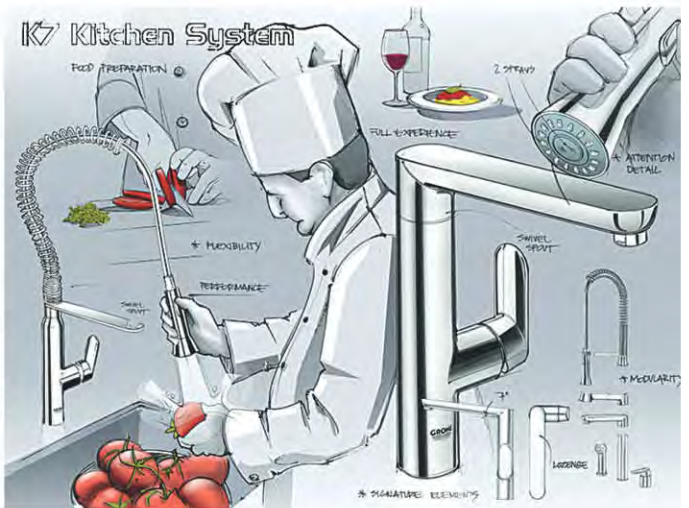

GROHE DESIGN

Beauty Generates Love - GROHE Design

At GROHE, design is more than just aesthetic trappings. It is a quality feature and stands for the perfect synthesis of form and function. The result is the joy you experience every time you use our products.

And the joy we experience every time we receive an award for our uncompromising love of quality.

An outstanding design pedigree always comes with a strong brand DNA.

In our case that means subtle cues: a precise seven-degree incline on our levers and spouts; rings to emphasise areas of importance; and lozenge shapes which convey our philosophy of sensual minimalism.

You won't consciously notice these elements. You will simply absorb them and be drawn to them. They will invite interaction and guide the user experience to ensure years of enjoyment.

GROHE's zeitgeist design team, led by Paul Flowers, has in recent years been awarded an impressive number of international best-of-the-best design awards. Expert juries agree with consumers time and time again – GROHE design offers an excellent balance of innovation, functionality, quality and aesthetics.