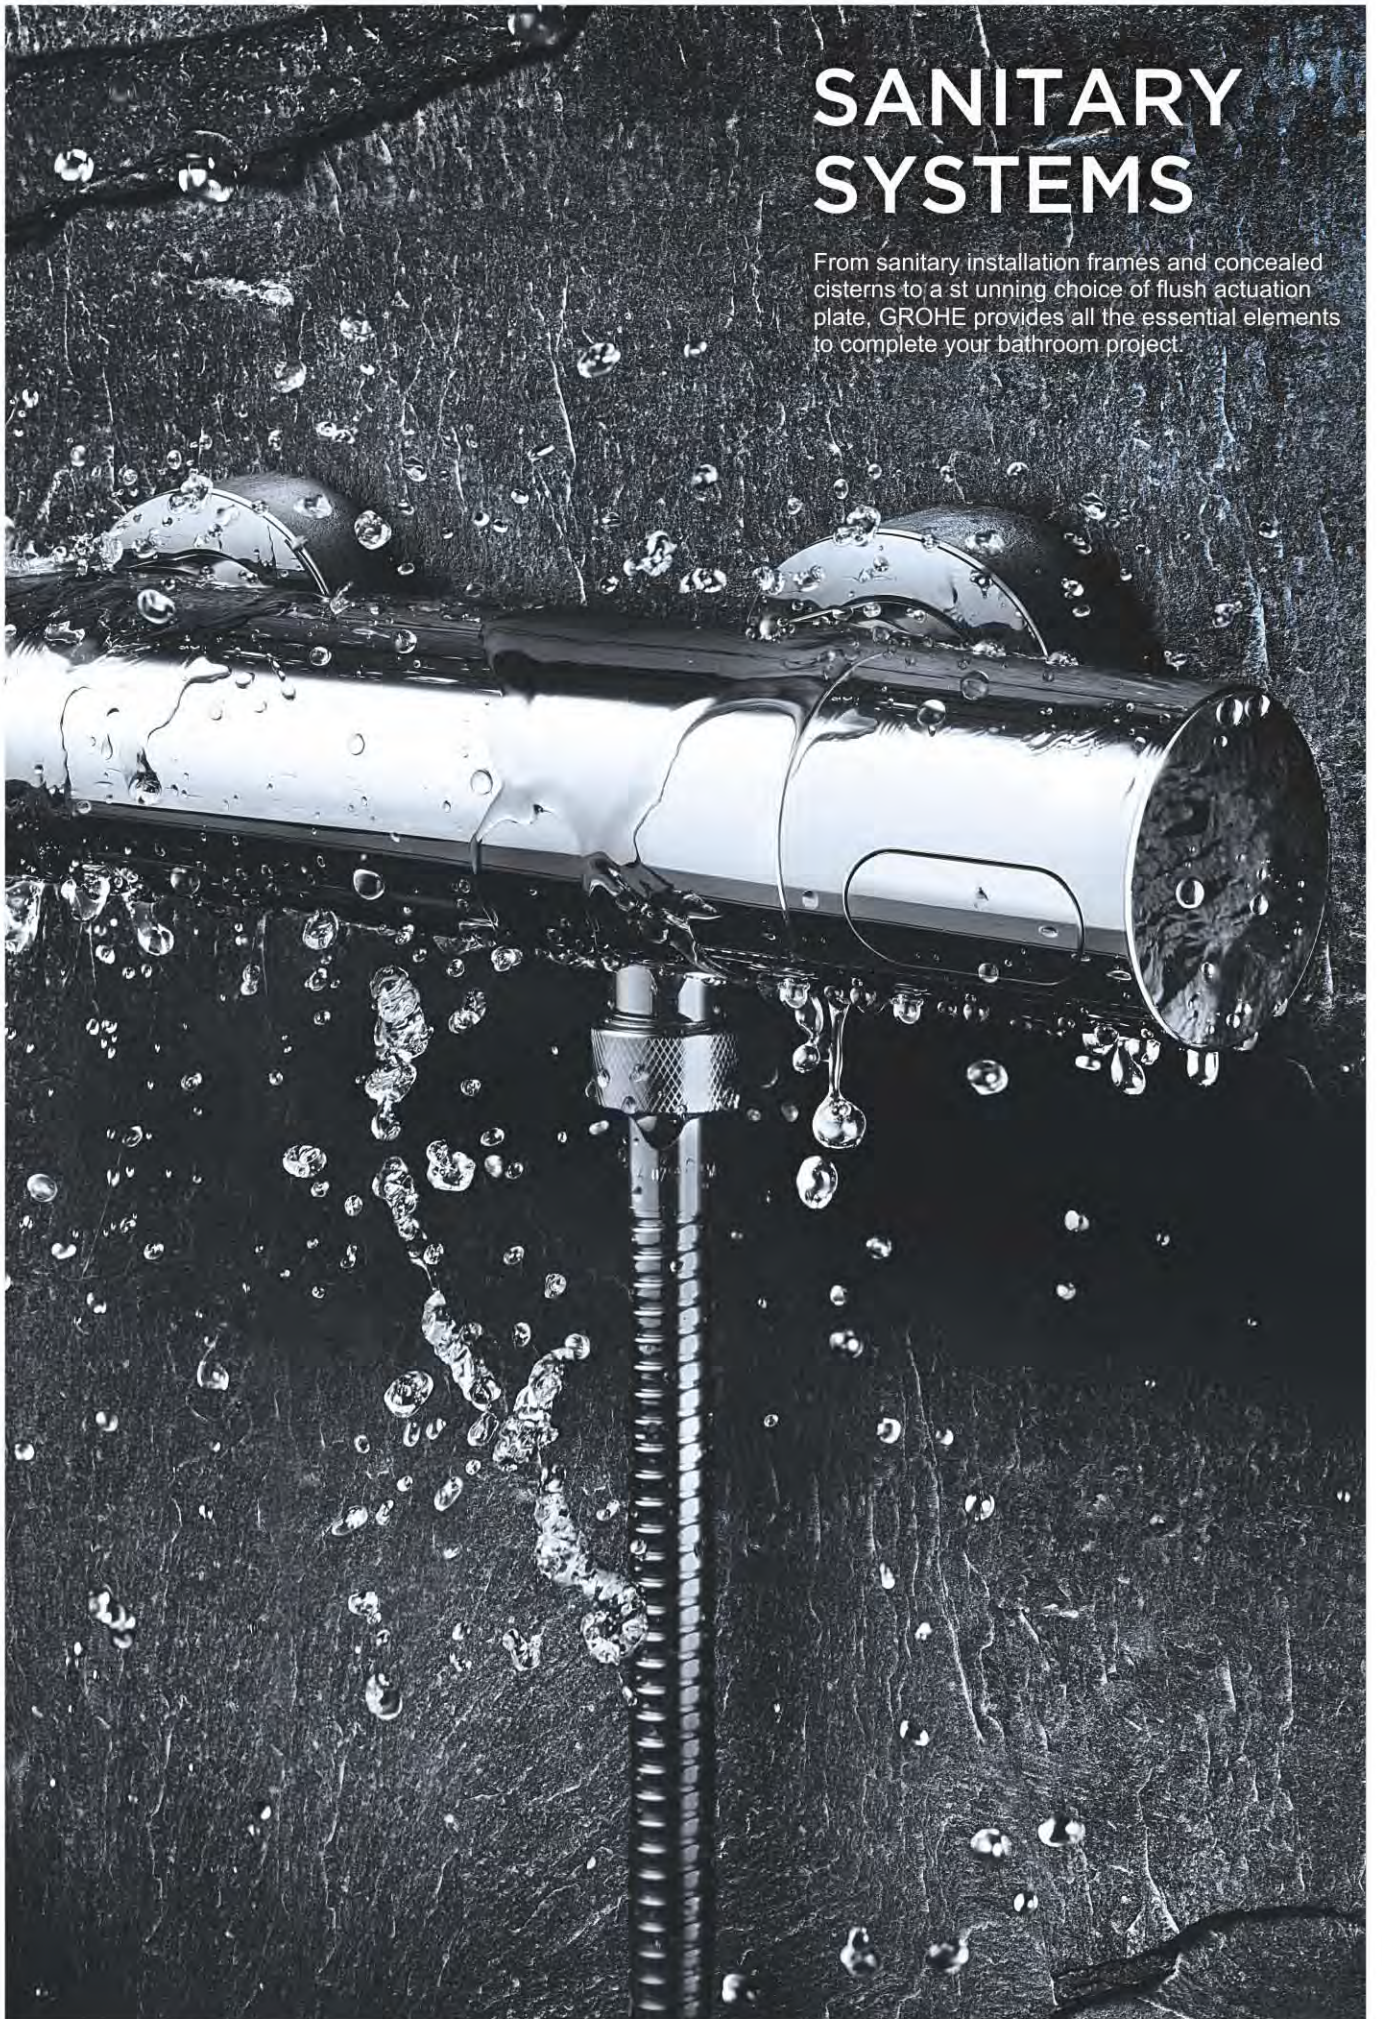

SANITARY SYSTEMS

From sanitary installation frames and concealed cisterns to a stunning choice of flush actuation plate, GROHE provides all the essential elements to complete your bathroom project.