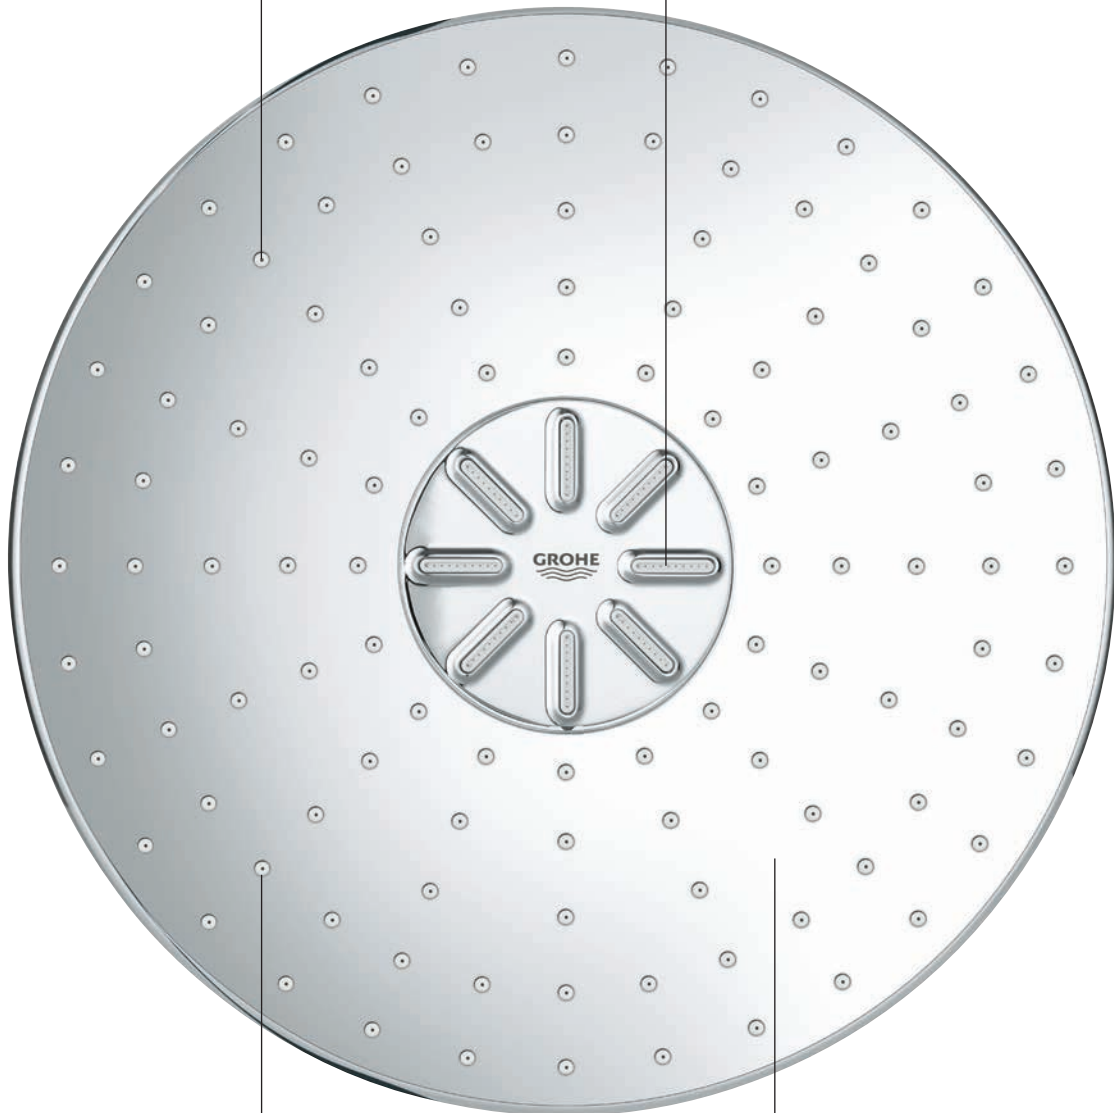

A wealth of details and thought has gone into creating GROHE SmartControl – so that you get all the more out of it.

SmartControl Conce

The illustration shows a woman from the back, her hair covered in white foam. She is standing under a large, square rain showerhead that is spraying water. The showerhead is mounted on a wall. To the right, a control panel is visible with several buttons and a dial. The background is a light gray with some faint sketches of shower components.

The generously proportioned Rainshower 360 head shower is an experience in and of itself. Its large-scale design guarantees an XXL shower feeling.

GROHE StarLight
chromed metal spray plate

FORM LOVES **FUNCTION**

NEW: GROHE centred Jet Spray:
a vigorous spray, useful for rinsing
out shampoo or to stimulate skin
and scalp – visualised by a different
nozzle shape

Improved SpeedClean
nozzles

GROHE PureRain

GROHE StarLight
Chrome plated spray plate