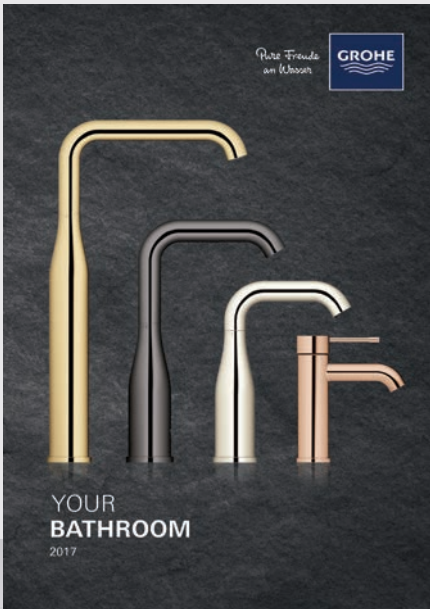

29 146 000 + 35 600 000
SmartControl mixer
with 3 valves
+ separate concealed body

DISCOVER THE WORLD OF GROHE

What you see here represents just a small selection of what the world of GROHE has to offer. Whether you are looking for ideas and inspiration or solutions for bath and kitchen, here's where you'll find it.

Just scan the QR codes to view the latest brochures as download or PDF on your tablet or smart phone.

Or visit the world of GROHE at grohe.com

WATER. INTELLIGENCE. ENJOYMENT.
MAGAZINE

BATH BROCHURE

SPA BROCHURE