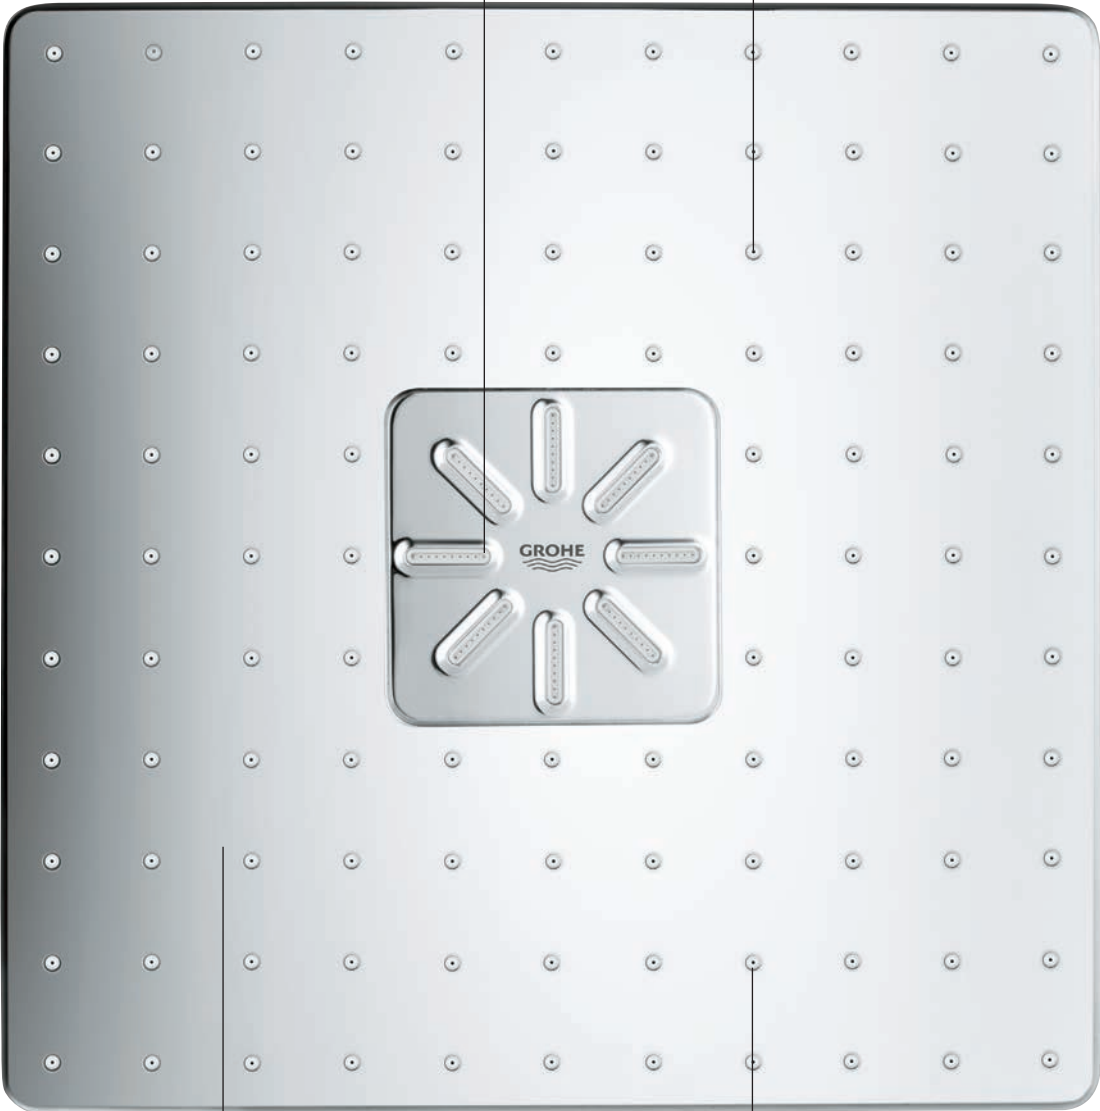

A wealth of details and thought has gone into creating GROHE SmartControl – so that you get all the more out of it.

SmartControl Conce

The illustration shows a woman from the back, her hair covered in white foam. She is standing under a large, square rain showerhead that is spraying water. The showerhead is mounted on a wall. To the right, a control panel is visible with several buttons and a dial. The background is a light gray with some faint sketches of shower components.

The generously proportioned Rainshower 360 head shower is an experience in and of itself. Its large-scale design guarantees an XXL shower feeling.

GROHE StarLight
chromed metal spray plate

FORM LOVES **FUNCTION**

NEW: GROHE centred Jet Spray:
a vigorous spray, useful for rinsing
out shampoo or to stimulate skin
and scalp – visualised by a different
nozzle shape

Improved SpeedClean
nozzles

GROHE PureRain

GROHE StarLight
Chrome plated spray plate