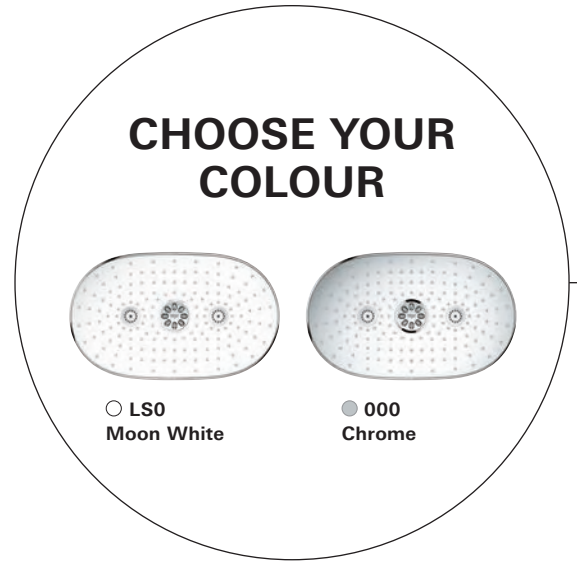

○ LSO
Moon White

● 000
Chrome