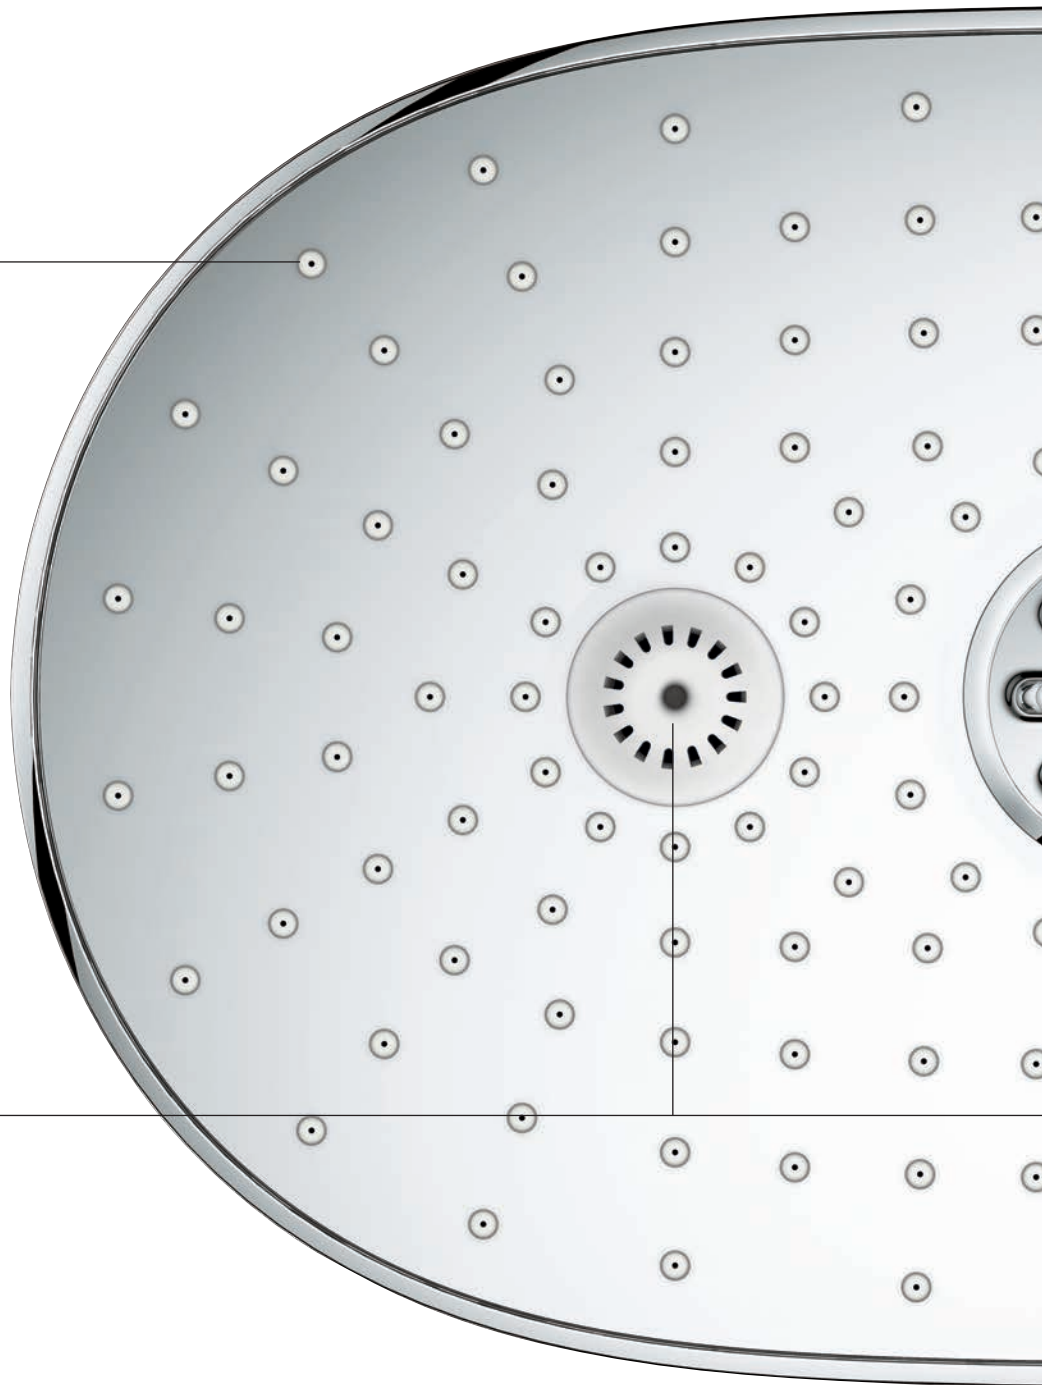

HEADS-UP ON THE PERFECT SHOWER ENJOYMENT

GROHE PureRain/ GROHE Rain O²
spray as preset function

GROHE TrioMassage Spray
The combination of the renowned
GROHE Bokoma Spray and two
GROHE Massage sprays gives
you a head and shoulder massage
in one combined spray