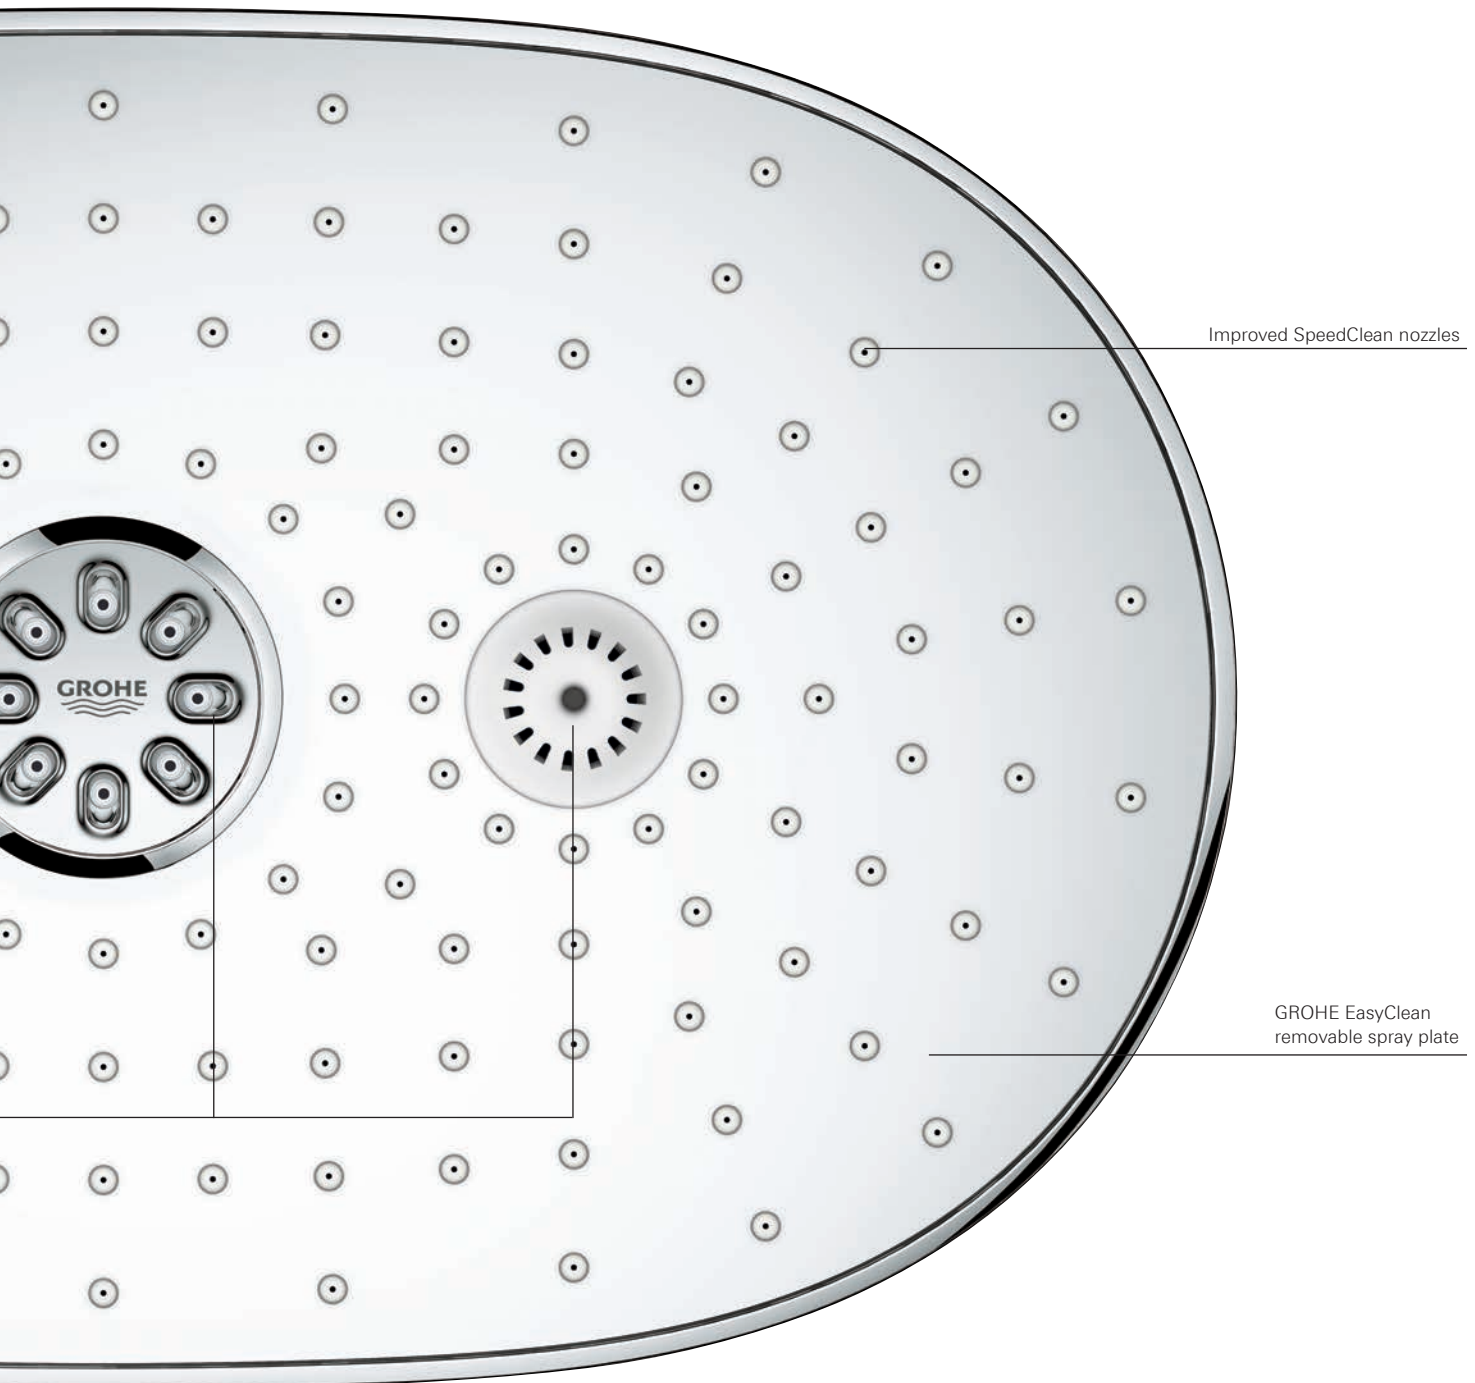

A wealth of details and thought has gone into creating GROHE SmartControl – so that you get all the more out of it.

SmartControl Conce

The illustration shows a woman from the back, her hair covered in white foam. She is standing under a large, square rain showerhead that is spraying water. The showerhead is mounted on a wall. To the right, a control panel is visible with several buttons and a dial. The background is a light gray with some faint sketches of shower components.

HEADS-UP ON THE PERFECT SHOWER ENJOYMENT

GROHE PureRain/ GROHE Rain O²
spray as preset function

GROHE TrioMassage Spray
The combination of the renowned
GROHE Bokoma Spray and two
GROHE Massage sprays gives
you a head and shoulder massage
in one combined spray

The generously proportioned Rainshower 360 head shower is an experience in and of itself. Its large-scale design guarantees an XXL shower feeling.

GROHE StarLight
chromed metal spray plate

FORM LOVES **FUNCTION**

NEW: GROHE centred Jet Spray:
a vigorous spray, useful for rinsing
out shampoo or to stimulate skin
and scalp – visualised by a different
nozzle shape

Improved SpeedClean
nozzles

GROHE PureRain

GROHE StarLight
Chrome plated spray plate