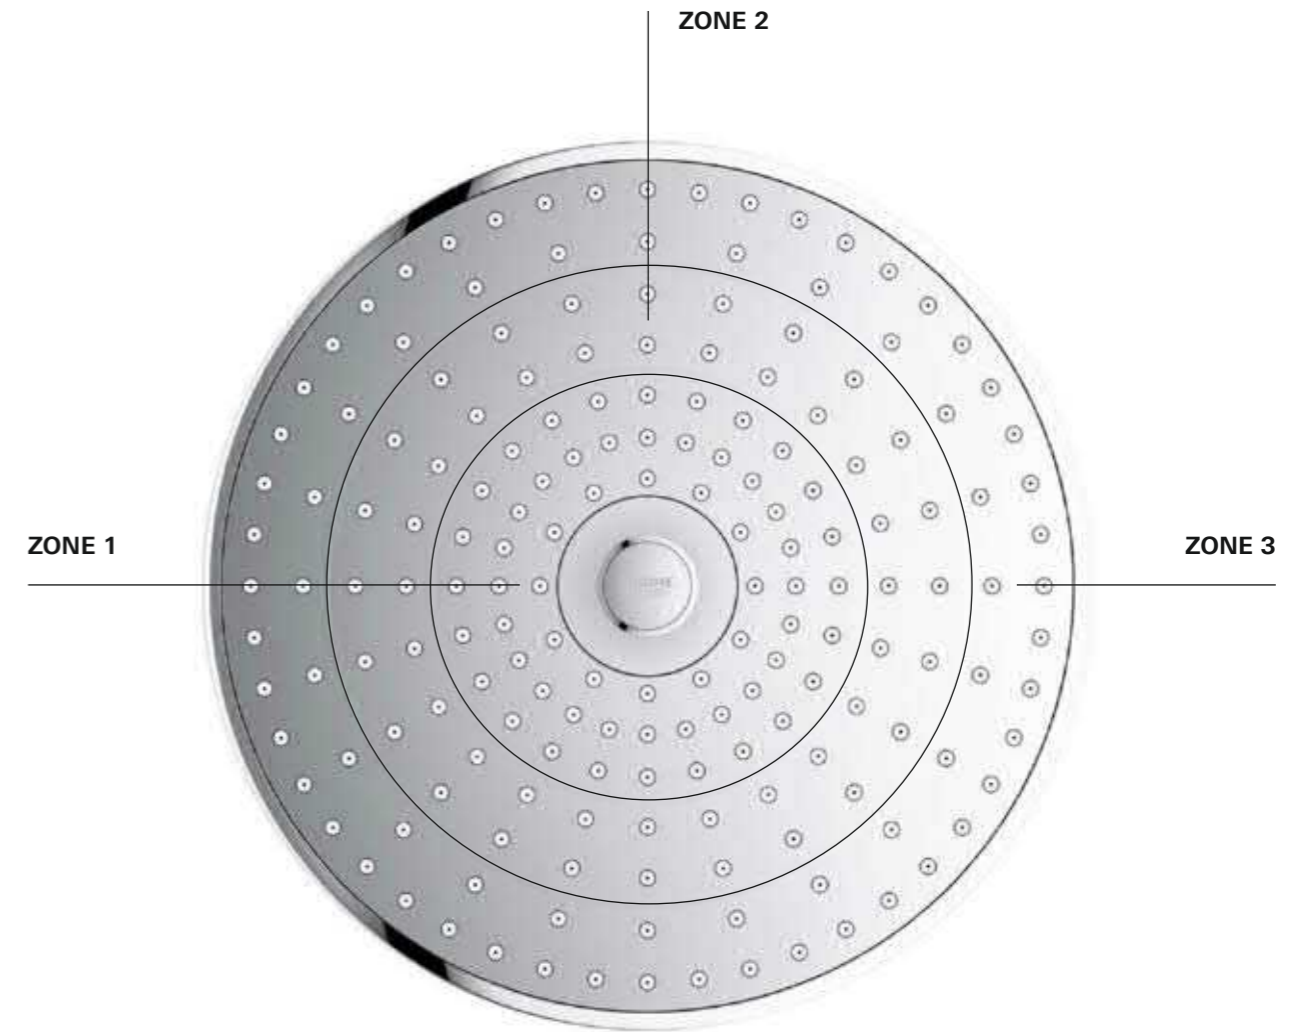

EUPHORIA SMARTCONTROL 260 SHOWER SYSTEM: EVERYTHING FROM RELAXATION TO INVIGORATION

The GROHE Euphoria SmartControl 260 with its two SmartControl buttons provides perfect control of the twin functions: the Euphoria 260 head shower and the hand shower.

Earning its name every time you step under the shower, the Euphoria 260 has a special button centred in the middle of its shining, chrome-plated spray face. This allows you to choose between different spray zones, adjusting the width of the spray and the power of the water flow.

THE ANSWER LIES IN **SPRAY ZONE ADJUSTMENT**

Three zones of showering pleasure at your fingertips. Transform from one to the next with a turn of the button. Simply by continually turning the button you can enjoy the powerful Jet spray, followed by the wider SmartRain spray for an energising yet relaxing effect and on to the full face Rain spray for a soft summer rain feeling. Continue turning to travel through all three zones again.