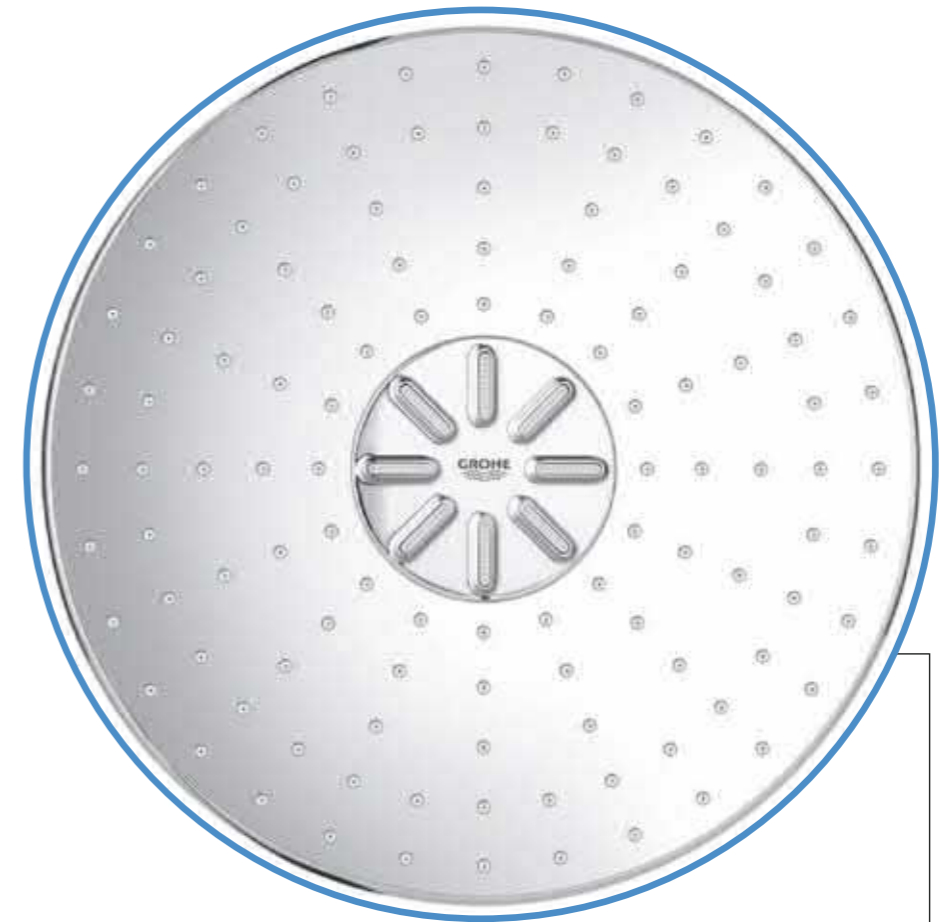

1. FOR **MAXIMUM FLEXIBILITY**
UNDER THE SHOWER:
THE EUPHORIA HANDSHOWER

GROHE hand shower
for the perfect height
and angle

2. DISCOVER A
UNIQUE LEVEL OF RELAXATION:
THE GROHE PURERAIN SPRAY

GROHE PureRain spray
for a soft, refreshing
shower