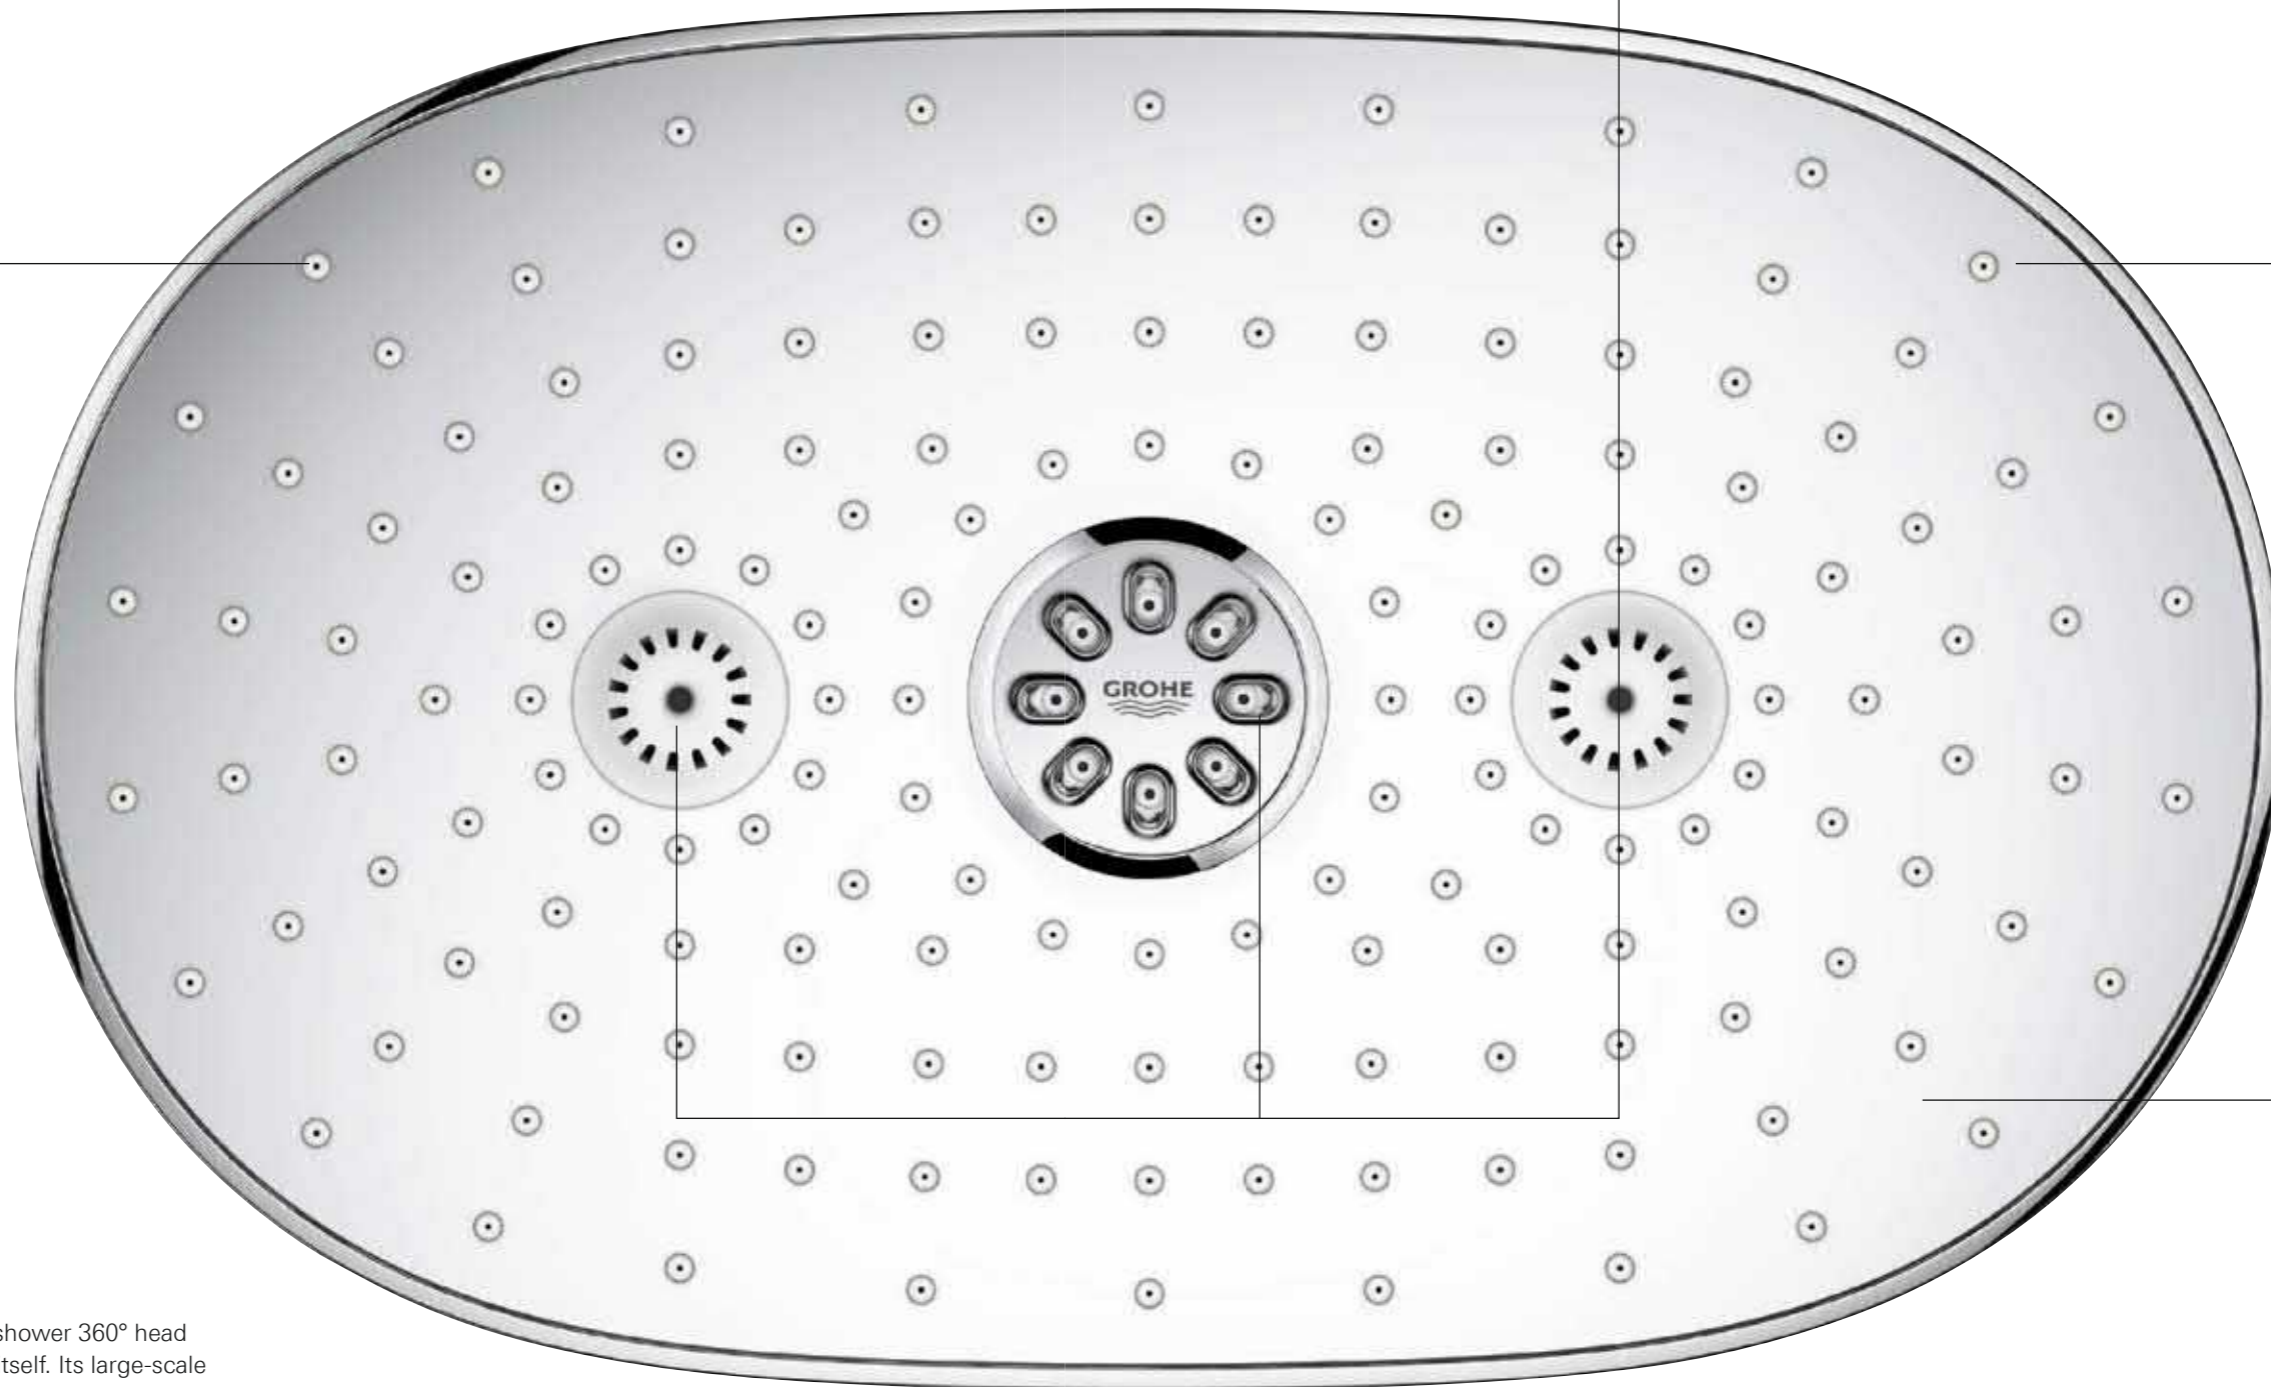

GROHE SmartControl Exposed is available in two different versions: Duo with three SmartControl buttons which can, for example, control two shower head jets plus hand shower.

Mono comes with two SmartControl buttons and can control two functions: for instance a one-spray shower head and hand shower.

START/STOP & VOLUME

The innovative GROHE SmartControl technology lets you choose your preferred spray pattern – or a combination of sprays – as well as adjust the water flow to just the right amount. Nothing could be simpler.

TEMPERATURE

GROHE TurboStat technology lies at the heart of this shower system. The thermo-element's unrivalled sensitivity means it delivers water at the desired temperature within a fraction of a second – and keeps it constant for the duration of your shower.

GROHE PureRain/
GROHE Rain O²
spray as preset function

Improved
SpeedClean
nozzles

GROHE EasyClean
removable spray
plate

The generously proportioned Rainshower 360° head shower is an experience in and of itself. Its large-scale design guarantees an XXL shower feeling.