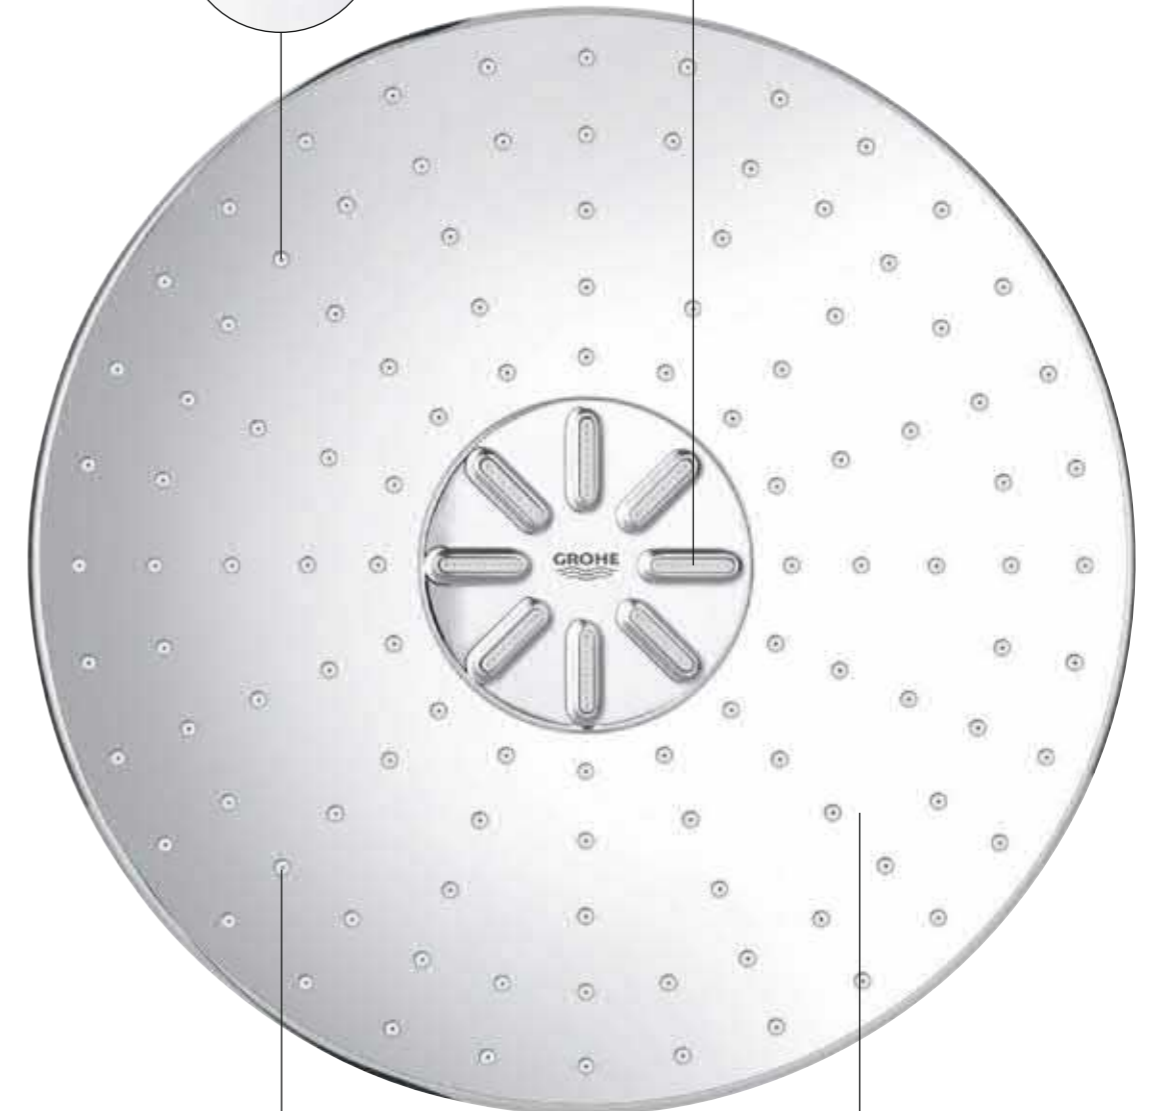

THINNER WALL PLATES

With a height of only 10 mm, its super slim design makes the GROHE SmartControl Concealed wall plate both elegant and space saving.

HIDDEN SEALING SYSTEM

The GROHE SmartControl Concealed has an integrated sealing system, completely eliminating water behind the wall.

soft shower, the new improved GROHE PureRain with its larger and softer droplets allows for a luxurious showering experience.

FORM LOVES FUNCTION

NEW! GROHE ActiveRain to wash out shampoo and revitalise skin and scalp – features a different nozzle shape

Improved SpeedClean nozzles

GROHE PureRain spray for a soft, refreshing shower

GROHE StarLight chrome plated spray plate (also available with MoonWhite acrylic glass plate)

PERFECT MATCH PERFECT FINISH

A gleaming disc or contemporary and angular? The choice is yours. GROHE Rainshower 310 SmartActive and SmartControl Concealed are made to harmonise perfectly.