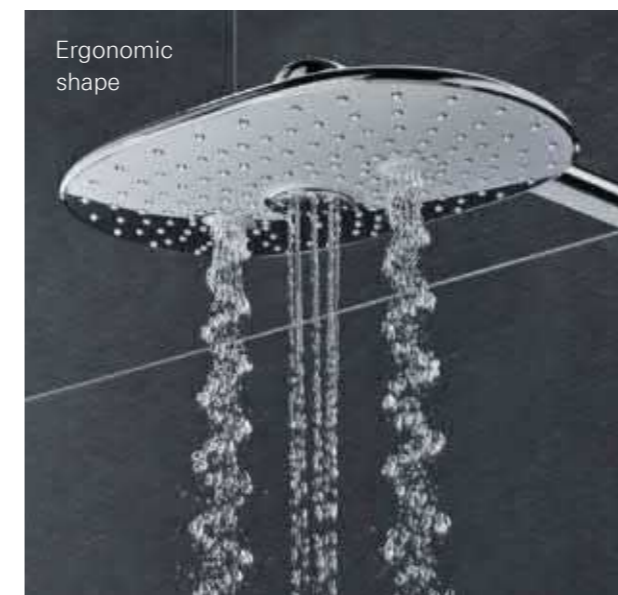

THE PERFECT **FINISH**

GROHE SmartControl comes in two stylish finishes: classic chrome and, for a subtly elegant design statement, MoonWhite.

COMFORT IN EVERY DETAIL

At GROHE we never stop thinking about ways to make your time under the Rainshower SmartControl shower system more enjoyable. Safer too – even when you don't even notice. Take for example the shower rail. Beyond just looking good, we've made sure that the casing of the rail always remains at a comfortable temperature, never exceeding the temperature of your shower.

WHEREVER YOU LOOK IT LOOKS GOOD

We are proud of the many beautiful features that we have given our Rainshower SmartControl shower system. Starting at the top: our stunning Rainshower 360 shower head. Its unique, extra-wide and ergonomic shape is designed to offer complete, all-body coverage, extending over your shoulders for the luxury of an all-surrounding shower. Moving down the slender shower rail, note the elegant, extremely flat design, set off by the minimalistic wall bracket.

And finally, the thermostat of the Rainshower SmartControl, with its shining, all-metal body and organic design, inspired by nature: the showpiece of our shower system.

Full metal body

Ergonomic shape

Flat rail