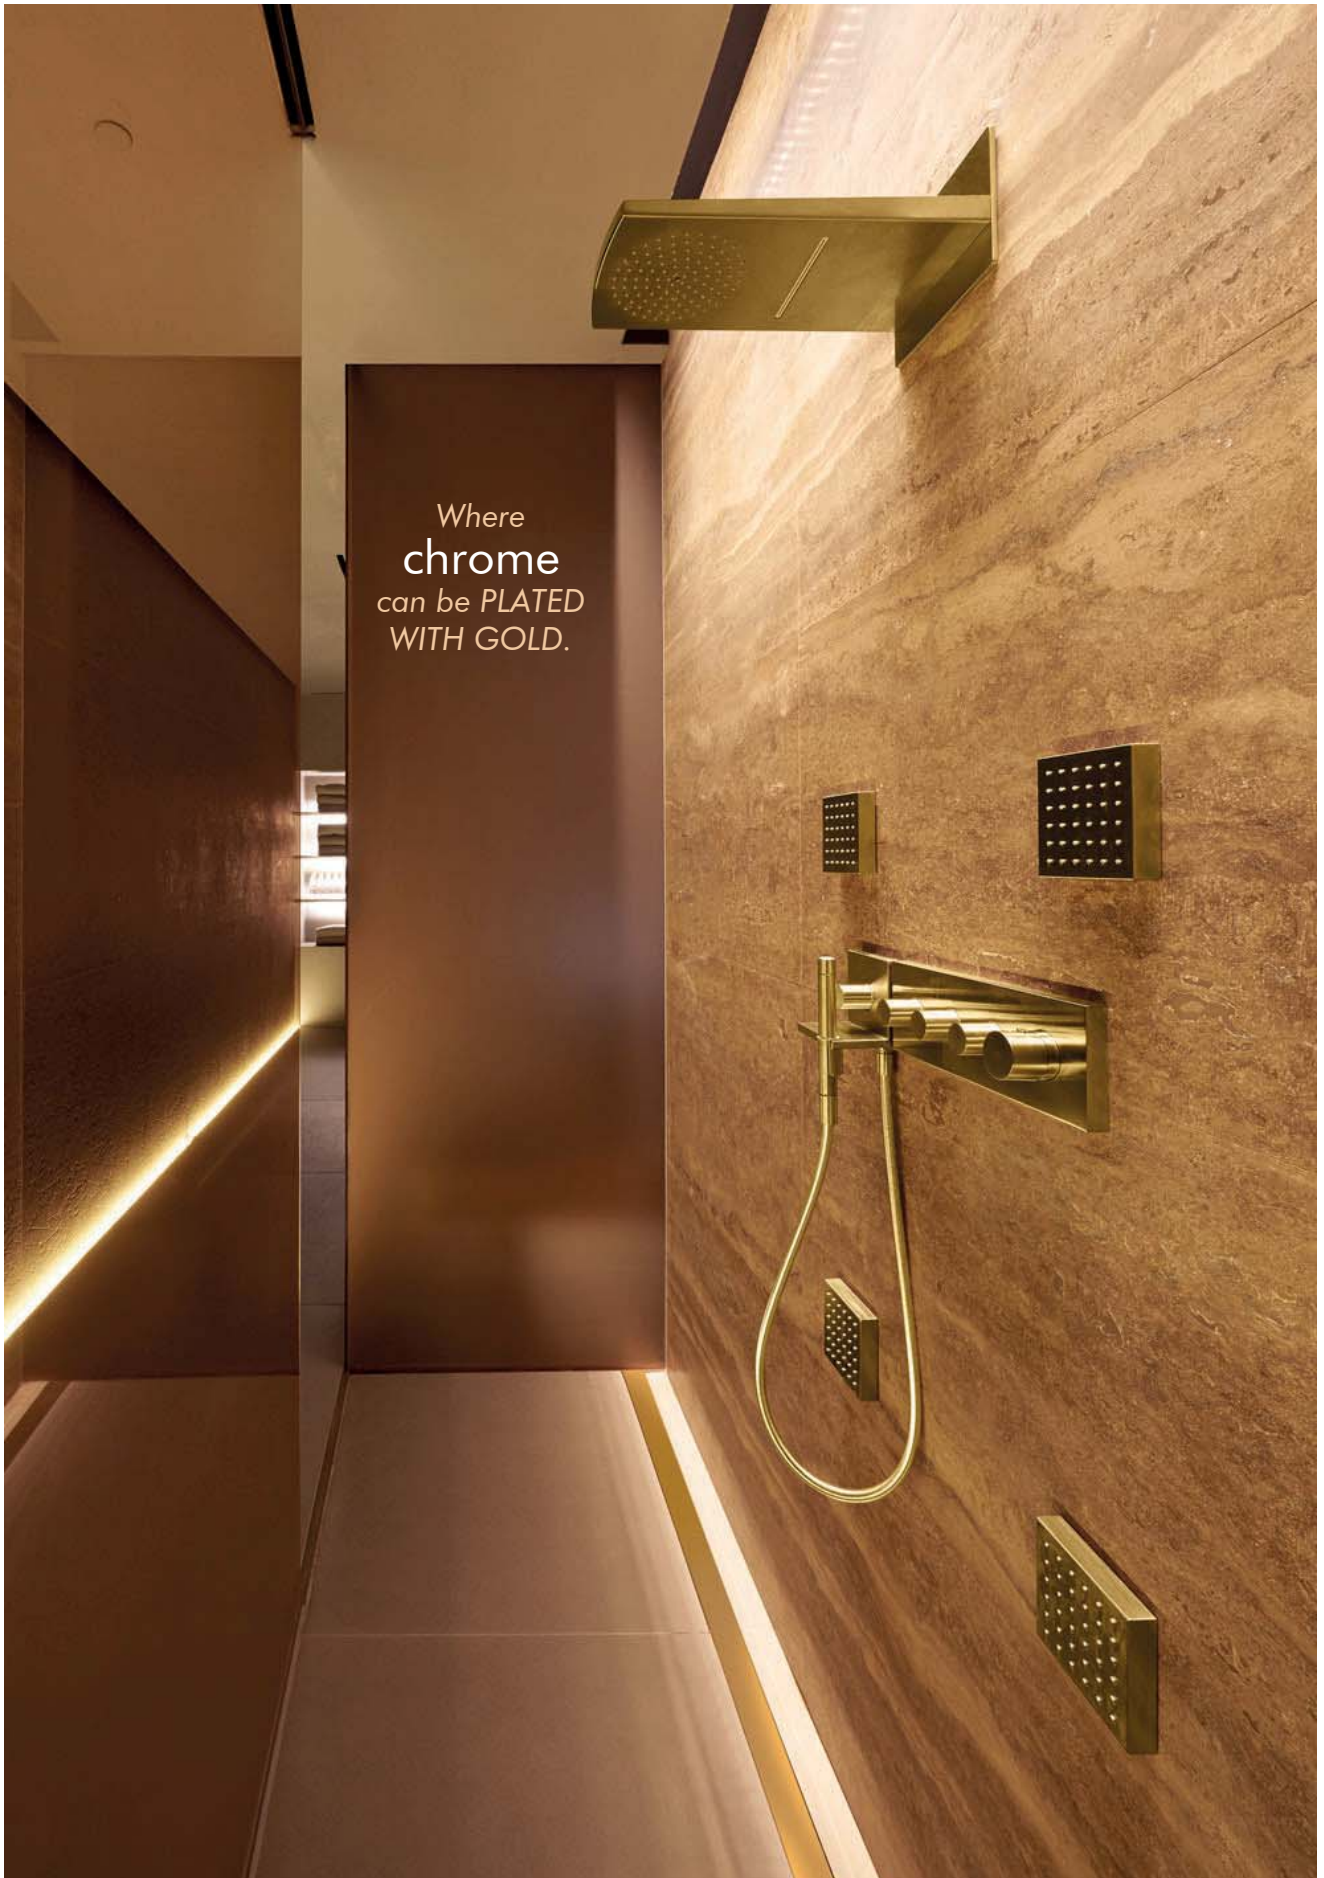

#26031000

Axor ShowerProducts designed by Front:

Industrial charm for the shower. In an exceptionally elegant form. We can see water routes in a whole new light, while a funnel becomes a well-proportioned overhead shower.

#26021000

#26022000

#28411000

#27371000

#27370000

#27385000

#26602400

#27437400

Where
chrome
can be PLATED
WITH GOLD.

Selecti #26524000

18cm #27478000

24cm #27474000

Shower sets and hand showers

Shower sets and hand showers make showering an even more comfortable experience. They are available in a variety of sizes and spray modes, which users can change easily by turning or tapping them. Not only that, with the right shower rail, the hand shower can be adjusted to the ideal height.