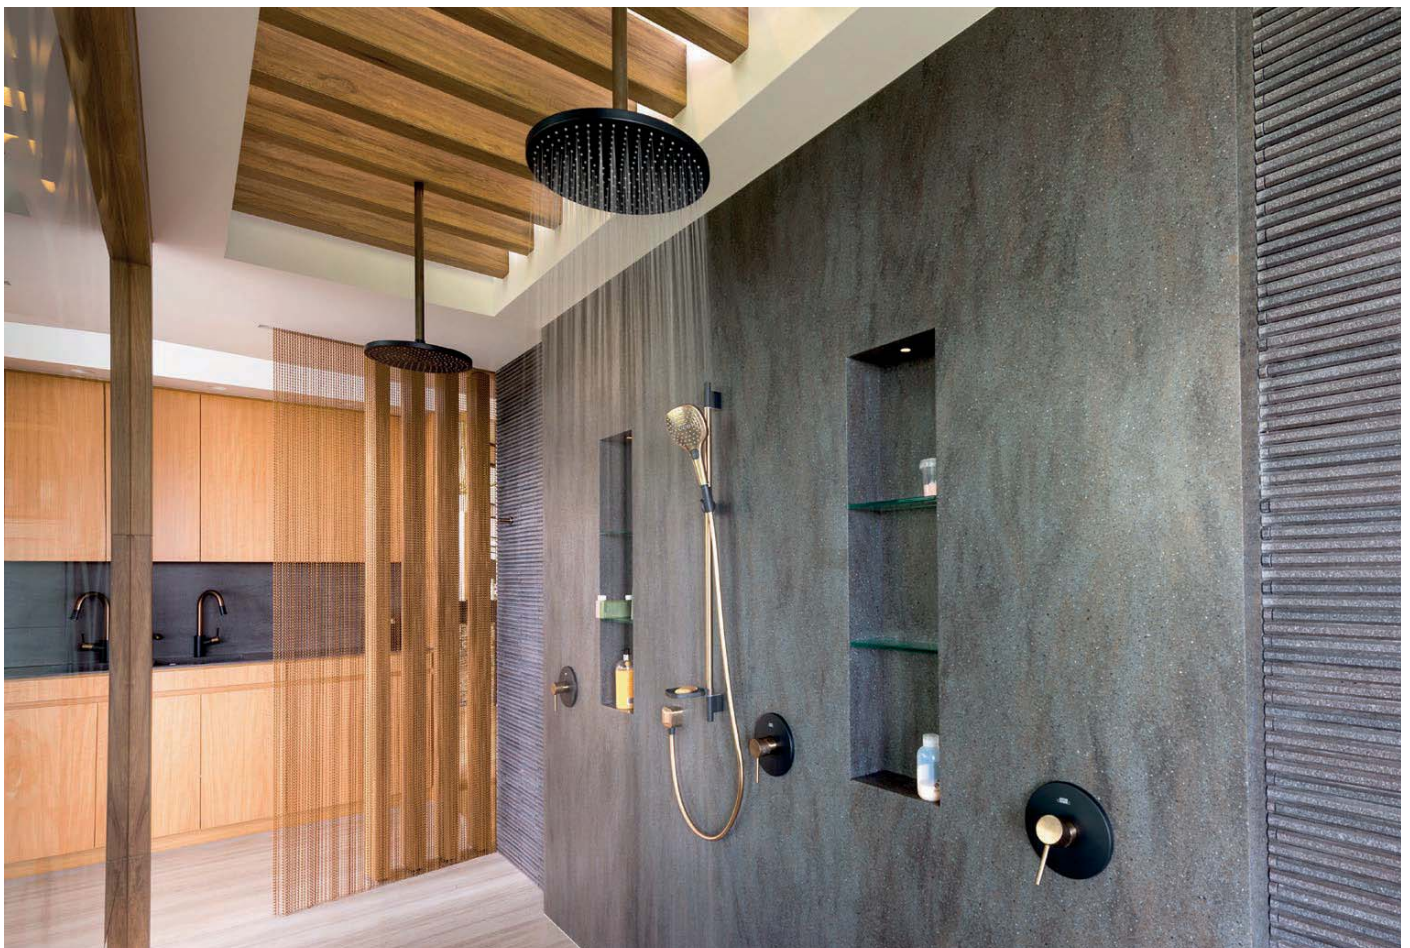

Where
chrome
can be PLATED
WITH GOLD.

Selecti #26524000

18cm #27478000

24cm #27474000

Shower sets and hand showers

Shower sets and hand showers make showering an even more comfortable experience. They are available in a variety of sizes and spray modes, which users can change easily by turning or tapping them. Not only that, with the right shower rail, the hand shower can be adjusted to the ideal height.

A wide range of designers have left their mark, ensuring a unique look. For instance, the shower set designed by Front sets effortless accents in the shower. The pipes, sockets and valves are now used as design objects, bringing a touch of industrial charm to the bathroom.