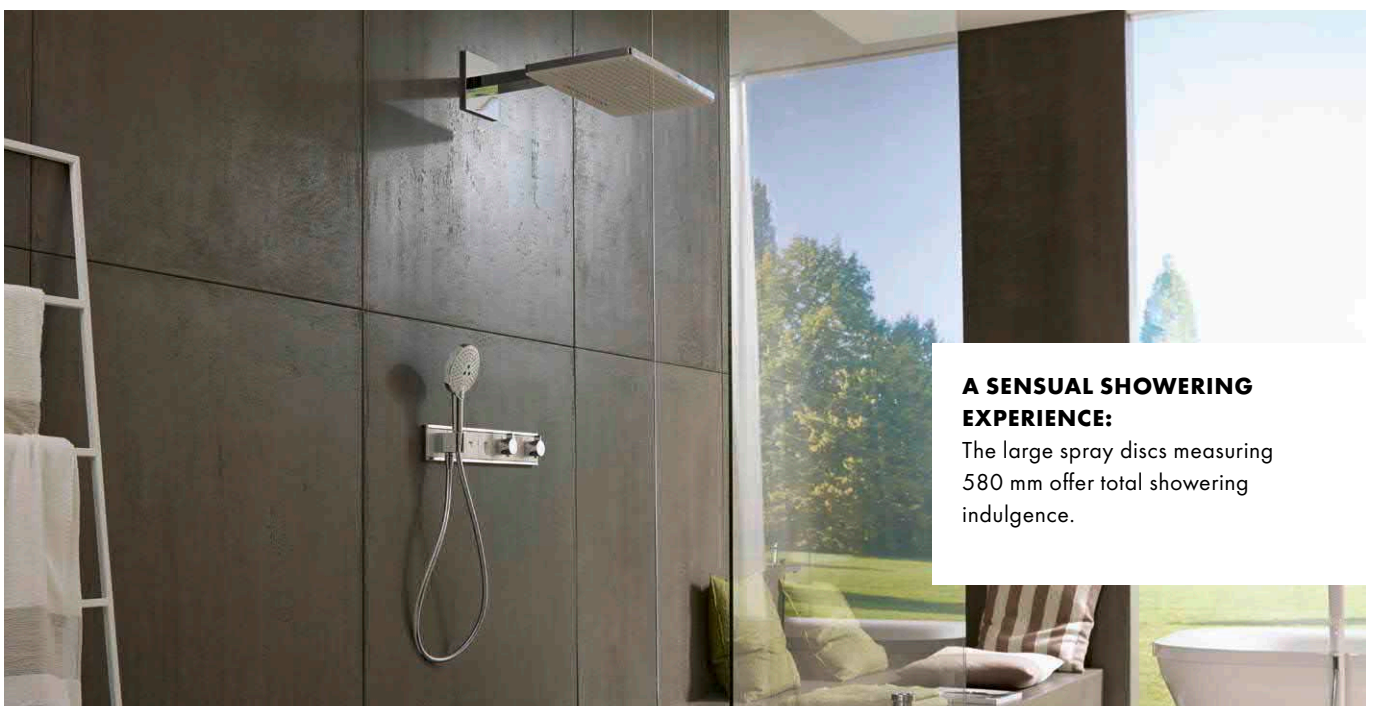

More products can be found at hansgrohe.com

Next level indulgence – **Rainmaker®.**

Experience water on a big scale. Rainmaker is synonymous with lavish showering indulgence that is a cut above the rest. The large rain shower has the power to turn your bathroom into a spa, a tropical shower or a mountain waterfall. Available for the wall, ceiling or as a shower system with overhead shower, hand shower and Select thermostatic mixer. With a slender chrome frame and high-quality glass spray disc in white or elegant black, the Rainmaker systems are sophisticated designer products.