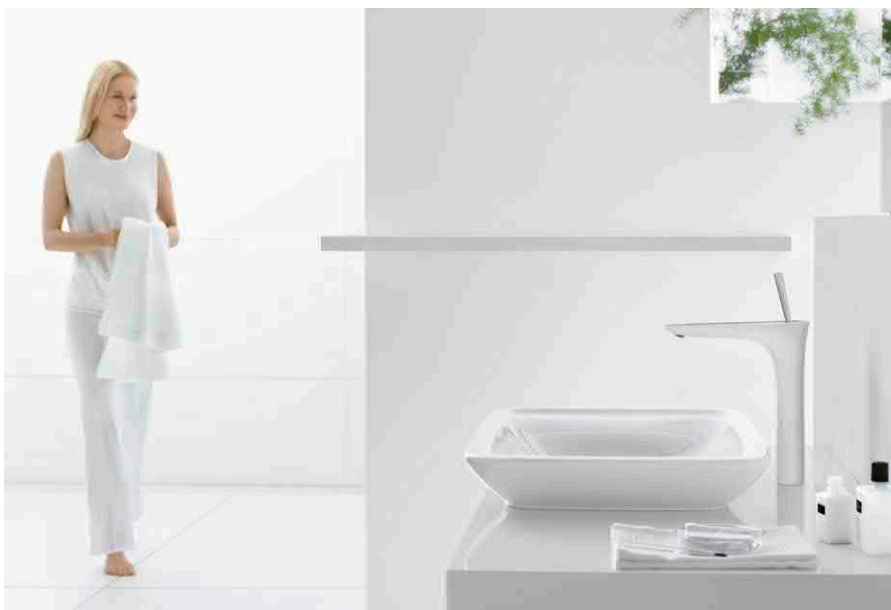

Make your dream bathroom a reality.

Do you want to transform your bathroom into a feel-good retreat bursting with character? Whether Avantgarde, Modern or Classic, we have created three style collections with a plethora of options for all your design needs.

Avantgarde.

Subtle individuality and exclusive design - use the playful touches of the emotional formal language to give your room a particularly sensuous feel.