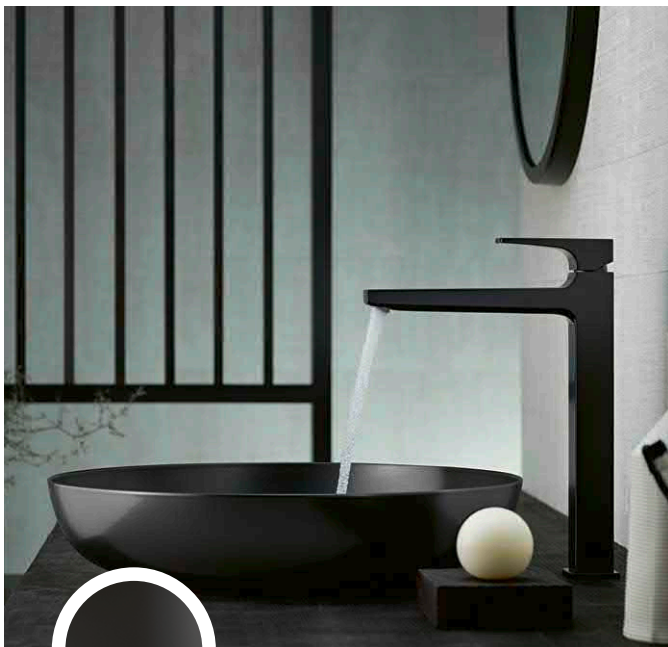

Simply scan the code to explore sBox Tub

Express your personality – **FinishPlus.**

Add character to your bathroom with the latest trend colours. The new hansgrohe polished shades and matt colours create a personal look with any wash basin, bath or shower. There are two key hansgrohe tap lines in five new surface finishes; from brushed bronze to matt black taps. Express your personal style with these design options, to create your own bathroom oasis. The trend colours of matt black and matt white wow fans of modern architecture. When used as a deliberate contrast, they add a certain je ne sais quoi to any room. They can also work very effectively when combined with dark wash basin finishes or used to highlight the synergy of colourful details in the space. The elegant simplicity of our matt white and black taps will add the final touch to any bathroom with modern furnishings.

Striking eye-catcher – the subtle brushed chrome in black creates a distinct look. The synergy of dark and slightly reflective surface finishes looks sophisticated.

670 MATT BLACK

Going back to basics - matt black creates a bold contrast with light walls and accessories, while creating a high-end and extravagant look.