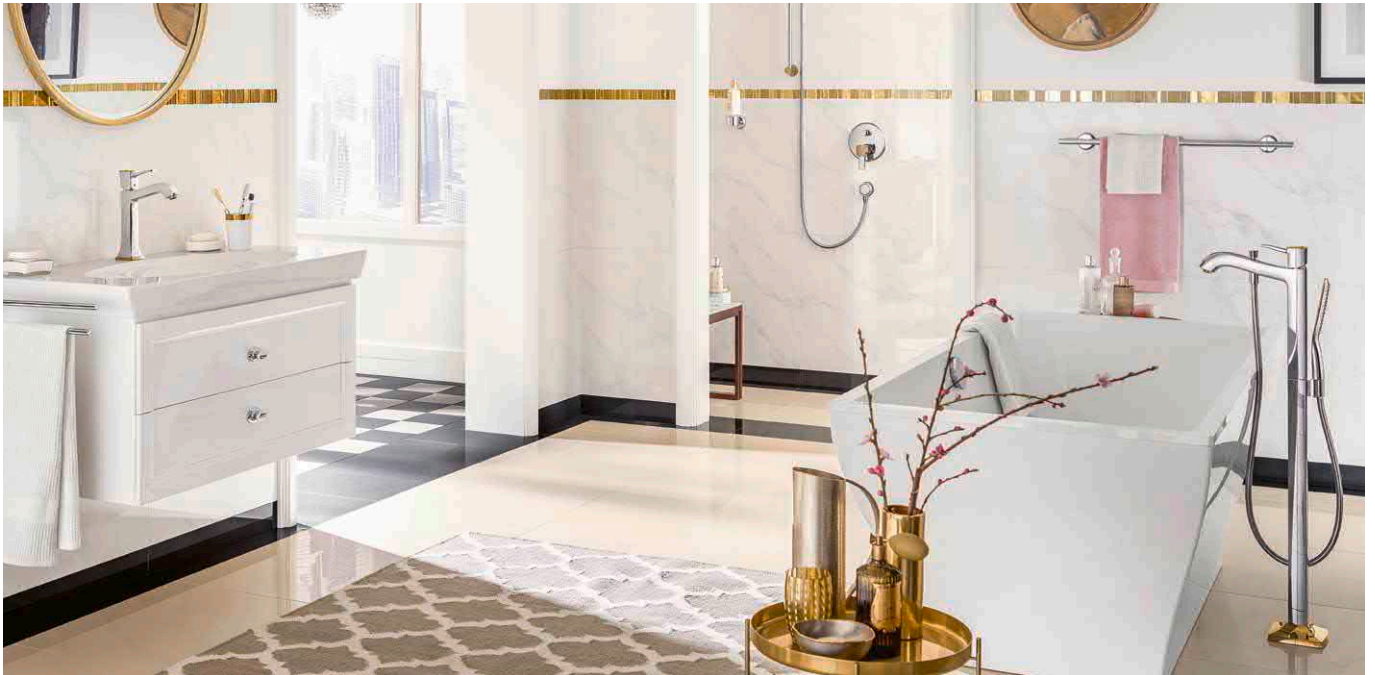

More products can be found at hansgrohe.com