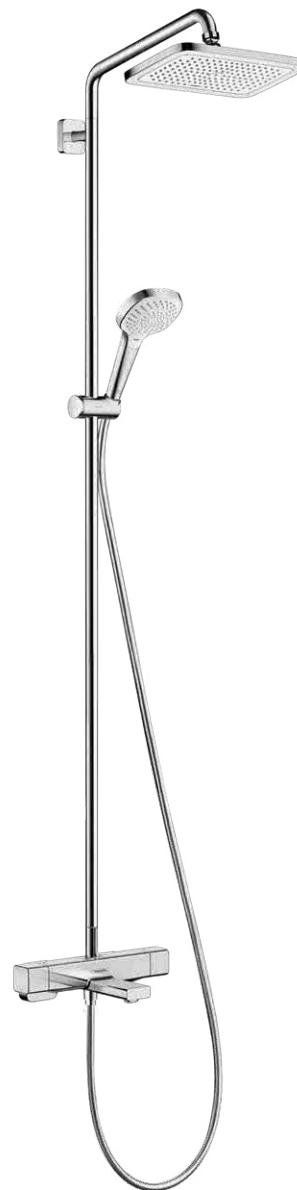

Croma[®] E

NEW

Croma E

Overhead shower 280 ljet
 # 26257, -000 18.3 l/min
 # 26258, -000 EcoSmart 9 l/min

NEW

Croma E

Showerpipe 280 ljet with thermostat
 Swivel shower arm
 ▪ Croma E 280 ljet overhead shower
 ▪ Croma Select E Multi hand shower
 ▪ Ecostat E thermostatic mixer
 # 27630, -000 15 l/min
 # 27660, -000 EcoSmart 9 l/min