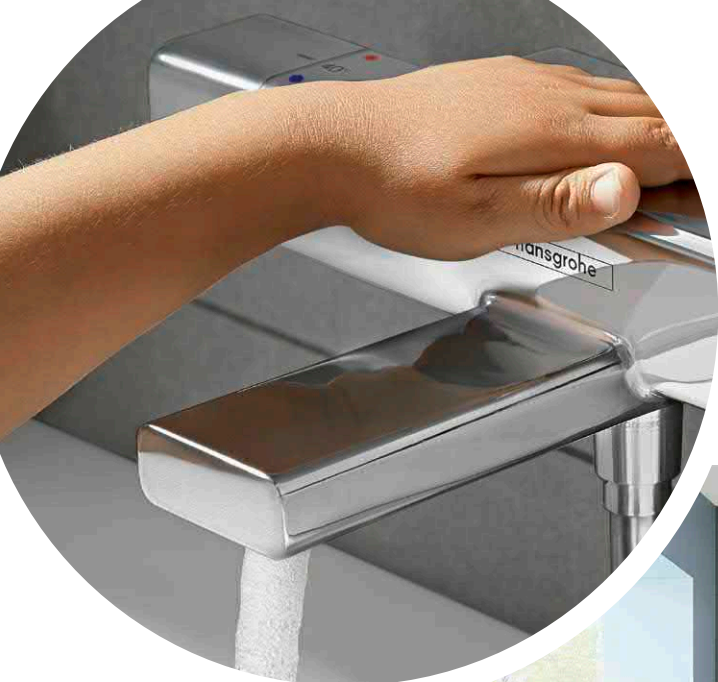

27361, -000 16 l/min
 # 27362, -000 EcoSmart 9 l/min

More products can be found at hansgrohe.com

Carefree fun for your little ones – **Croma[®]**.

The Croma shower range is perfect for the whole family, boasting innovative safety features, modern design and an attractive price. They provide that signature hansgrohe showering experience without compromising on practicality.