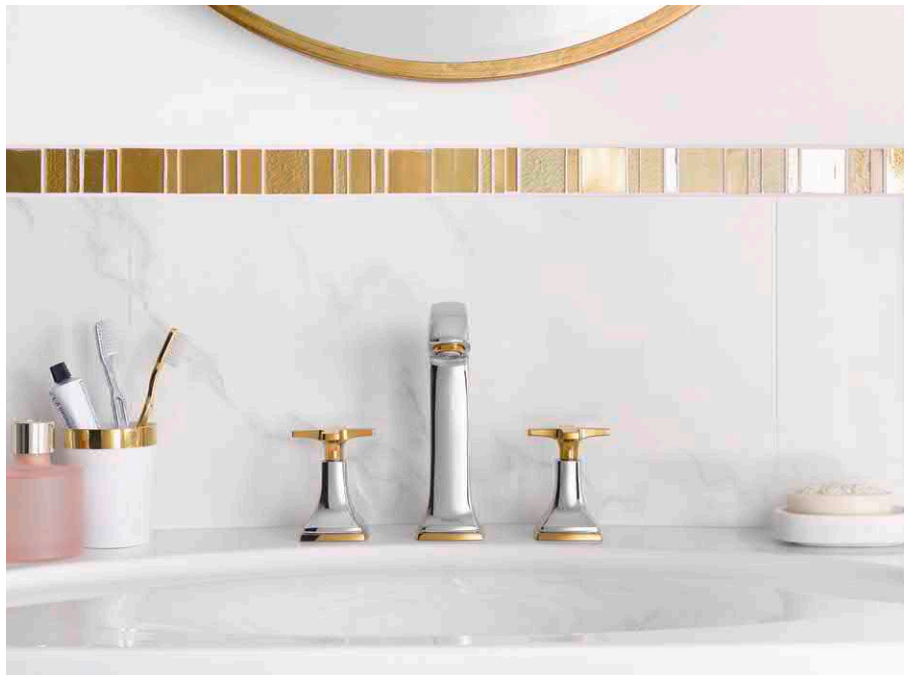

More products can be found at [hansgrohe.com](https://www.hansgrohe.com)

Metropol[®] Classic

It's easy to fall in love with the charm of the Metropol Classic tap range, thanks to its sophisticated sweeping lines and optional gold accents. It's a fusion of modern and classic styling, which makes it the perfect accompaniment to any luxurious bathroom aesthetic. If you opt for the gold, you'll find the subtlety of it pays tribute to the high quality of both the design and the workmanship, while the variety of handles means that you can easily tailor your bathroom to both look and function in a way best suited to you.