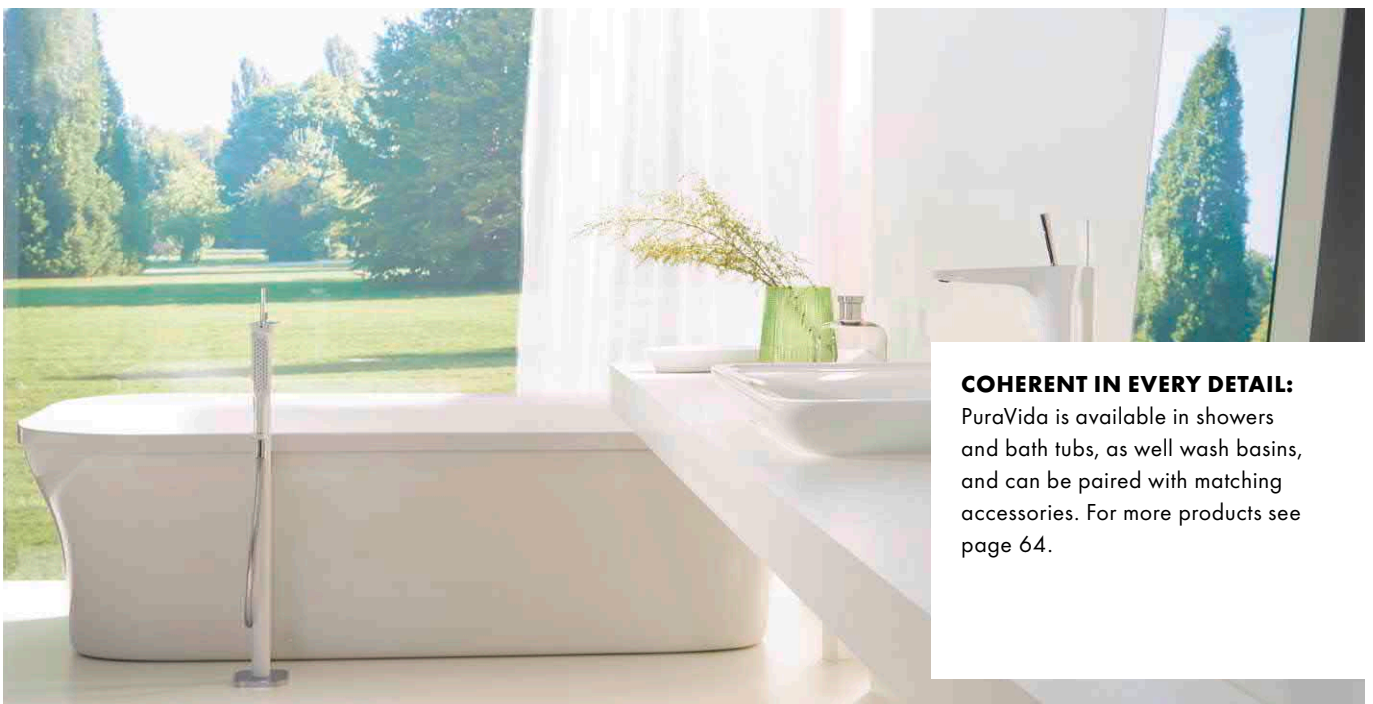

Pure sensual indulgence – **PuraVida®.**

PuraVida is all about multi-sensory design. It is timelessly purist and shines with scratchproof powder coating in either the two-tone white and chrome or in chrome alone. But the PuraVida aesthetic is about more than just looks: EcoSmart technology reduces your water consumption, energy bills and your carbon footprint. Pure and simple.