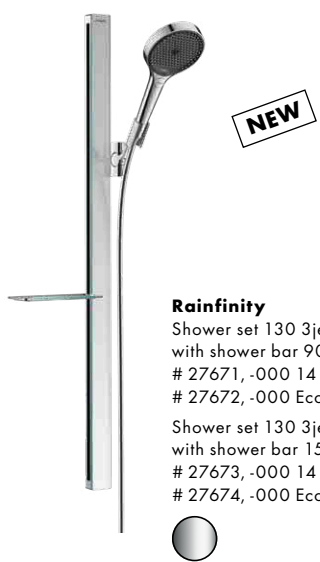

Rainfinity
Shower set 130 3jet with shower bar 90 cm and soap dish
27671, -000 14 l/min
27672, -000 EcoSmart 9 l/min

Shower set 130 3jet with shower bar 150 cm and soap dishes
27673, -000 14 l/min
27674, -000 EcoSmart 9 l/min

Color swatch: Silver

Icons: Select, Quick Clean, XXL Performance, Eco Smart, Mono Rain, Powder Rain, Intense Powder Rain