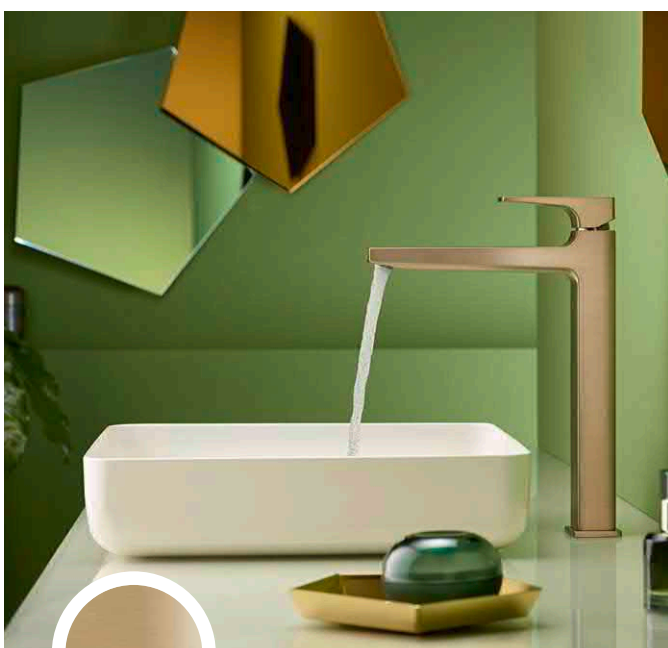

140 BRUSHED BRONZE

Harmony in gentle natural shades and nuances - the warm tone has very subtle nuances with its brushed surface finish. And it can also be perfectly paired with natural shades.