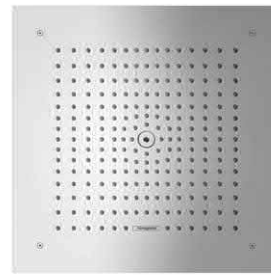

Raindance E

Overhead shower 400/400 1jet
26252, -000 20 l/min
26253, -000 EcoSmart 9 l/min
Basic set for overhead shower 400/400 1jet
26254 180 (not shown)