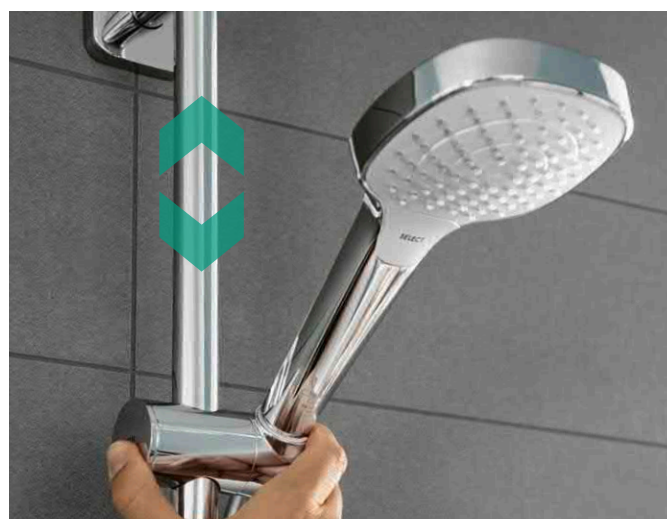

SIMPLE SWITCH-OVER FUNCTION:

For convenience when switching from overhead to hand shower, simply turn the regulator on the bath tub's Showerpipe to the right.

EASY TO HANDLE:

Simply move the shower support along the Showerpipe with just one hand.