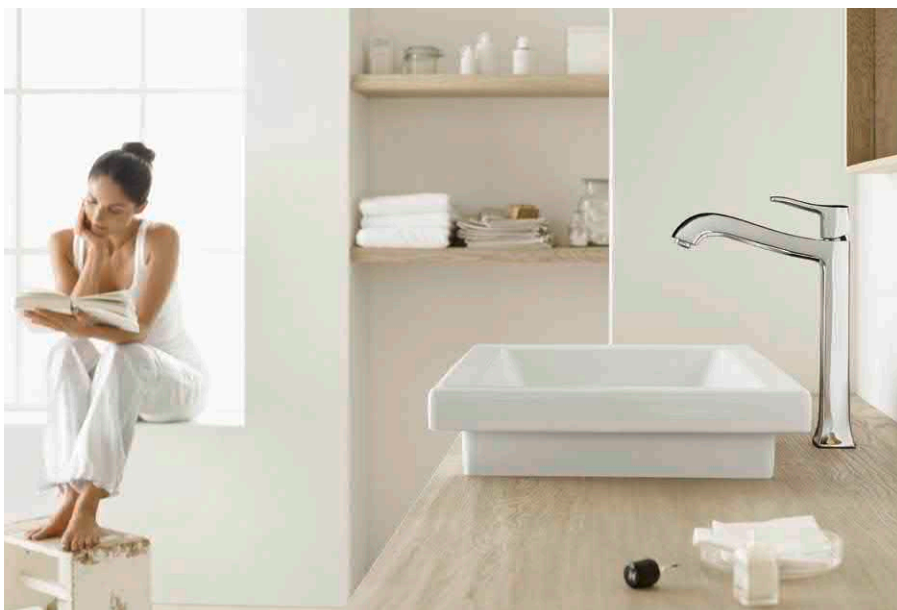

Avantgarde.

Subtle individuality and exclusive design - use the playful touches of the emotional formal language to give your room a particularly sensuous feel.

Modern.

Contemporary, harmonious and functional – the clean lines of this style feature excellent contemporary formal language. The effect is calming on the eye and perfect for modern and functional interiors.

Classic.

Tradition and functionality in its most beautiful format – a formal language of classic beauty that spreads a warm, harmonious atmosphere.

PuraVida®

PuraVida, the exceptional designer tap from hansgrohe, interprets the enjoyment of water in a completely new way. Timeless design in radiant white and gleaming chrome cleverly reveals intuitive usability and innovative technologies. Boasting stylish taps, showers and accessories, PuraVida is the hansgrohe range that offers the peak of bathroom luxury.