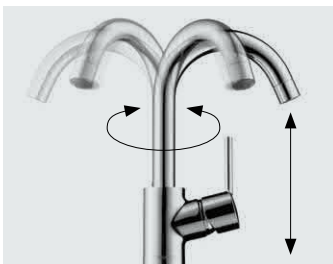

The heart of the home.

---

hansgrohe kitchen taps and accessories are a series of innovative kitchen aids designed to make daily life easier with useful functions such as Select technology and ComfortZone. The new Focus M42 range boasts organic design with precision edges to add a touch of class to your kitchen. You have the choice between various basic shapes and heights plus two surface finishes to make the kitchen your favourite room in the house.

COMFORTZONE:

The ComfortZone feature increases the amount of space with the swivel function and various kitchen tap heights, making it easier to fill or clean tall containers such as pots, large vases and water bottles.