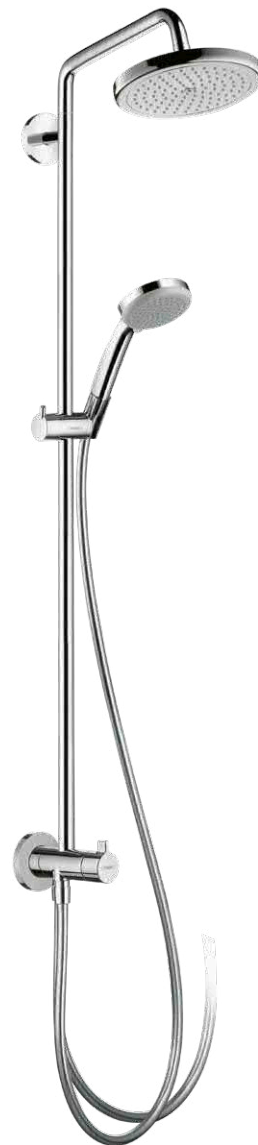

Croma

Showerpipe 220 1jet Reno
Shower arm length 400 mm
Swivel shower arm
Height of the Showerpipe can be reduced
▪ Croma 220 1jet overhead shower
▪ Croma 100 Vario hand shower
27224, -000 14 l/min

More products can be found at hansgrohe.com