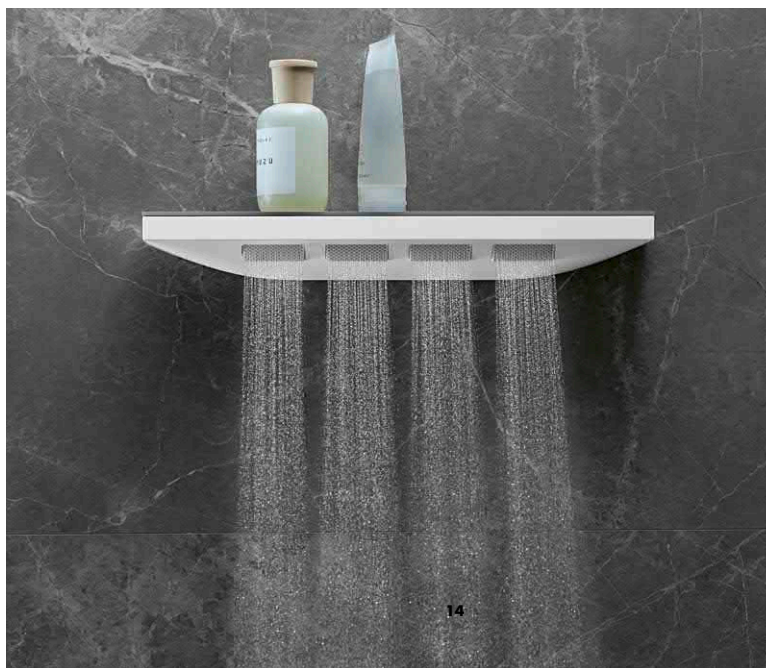

The ultimate in showering indulgence.

Your bathroom is your personal feel-good space where relaxation takes centre stage. Imagine being cocooned from head to toe in ultra-soft micro-droplets in your shower – all-round indulgence like you've never experienced it before.

ALWAYS COMES IN HANDY:
Choose the perfect hand shower
for your needs from two variants.

**RELAX. STOP CARRYING THE
WEIGHT OF THE WORLD ON YOUR
SHOULDERS:**

The new shoulder shower with integrated
shelf for an innovative, enveloping shower.