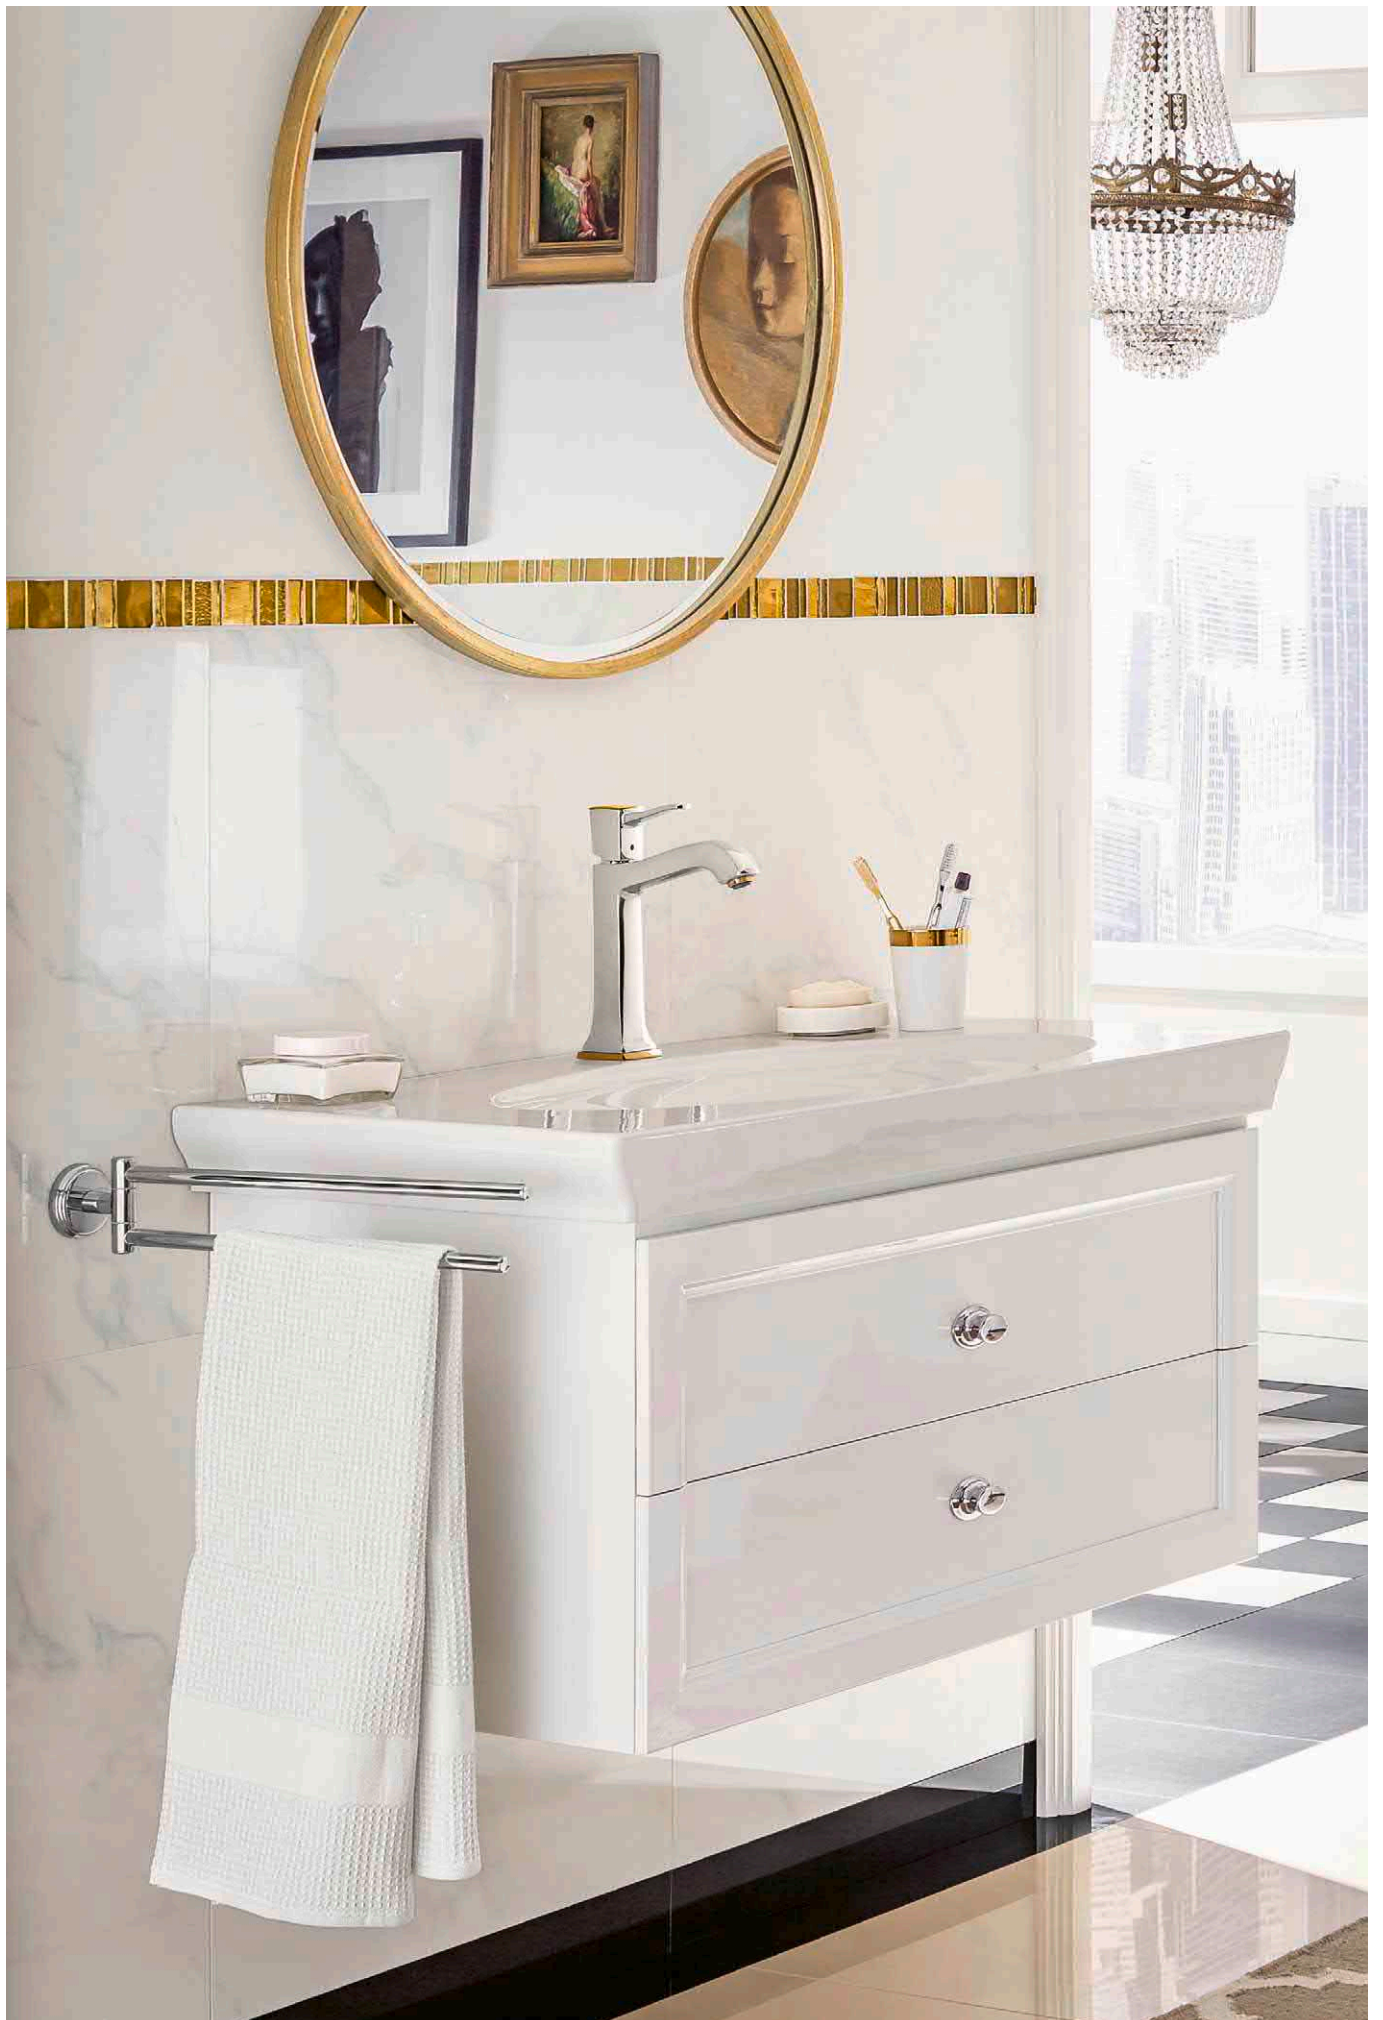

Logis Classic
Spare roll holder
41617, -000

Logis Classic
Toilet brush with tumbler
wall-mounted
41632, -000

Logis Classic
Towel holder twin-handle
41612, -000

Logis Classic
Grab rail
41613, -000

Logis Classic
Bath towel rail
41616, -000