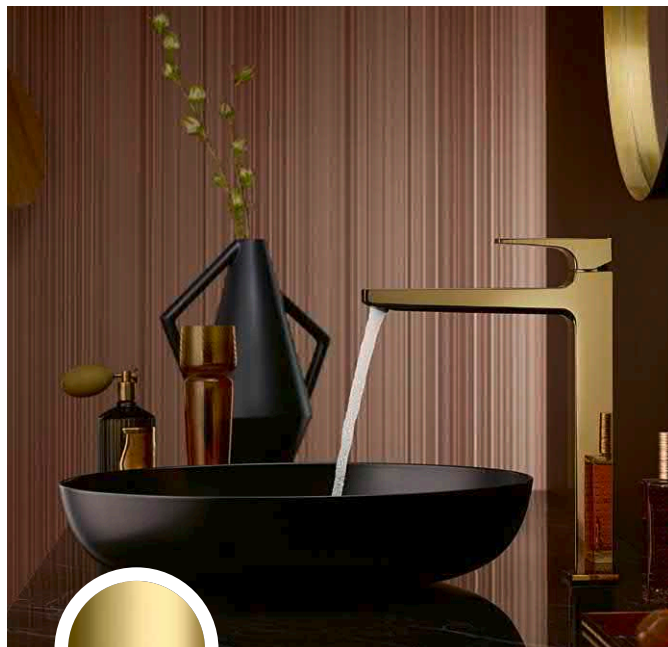

990 POLISHED GOLD OPTIC

Glamorous look - the polished surface transforms the bathroom into a luxurious refuge. The shimmering surface finish adds modest and elegant shine to the setting.