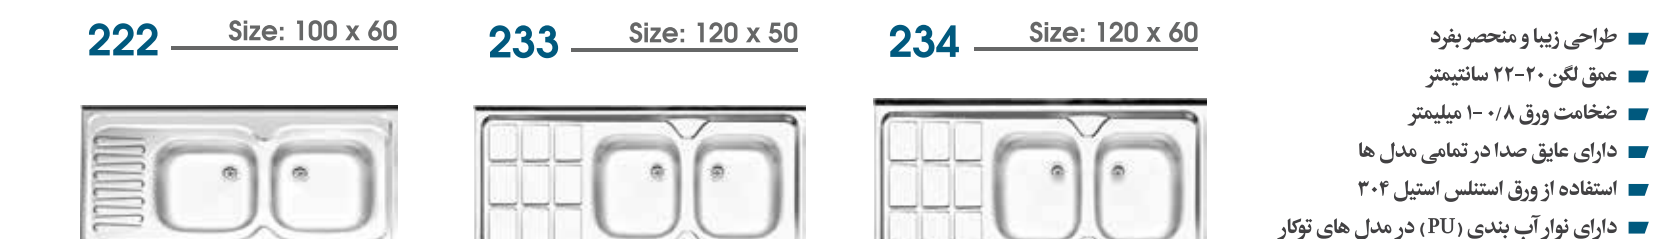

■ طراحی زیبا و منحصر به فرد
■ عمق لگن ۲۰-۲۲ سانتیمتر
■ ضخامت ورق ۰/۸-۱ میلیمتر
■ دارای عایق صدا در تمامی مدل ها
■ استفاده از ورق استنلس استیل ۳۰۴
■ دارای نوار آب بندی (PU) در مدل های توکار
■ مجهز به بست با کیفیت در مدل های توکار