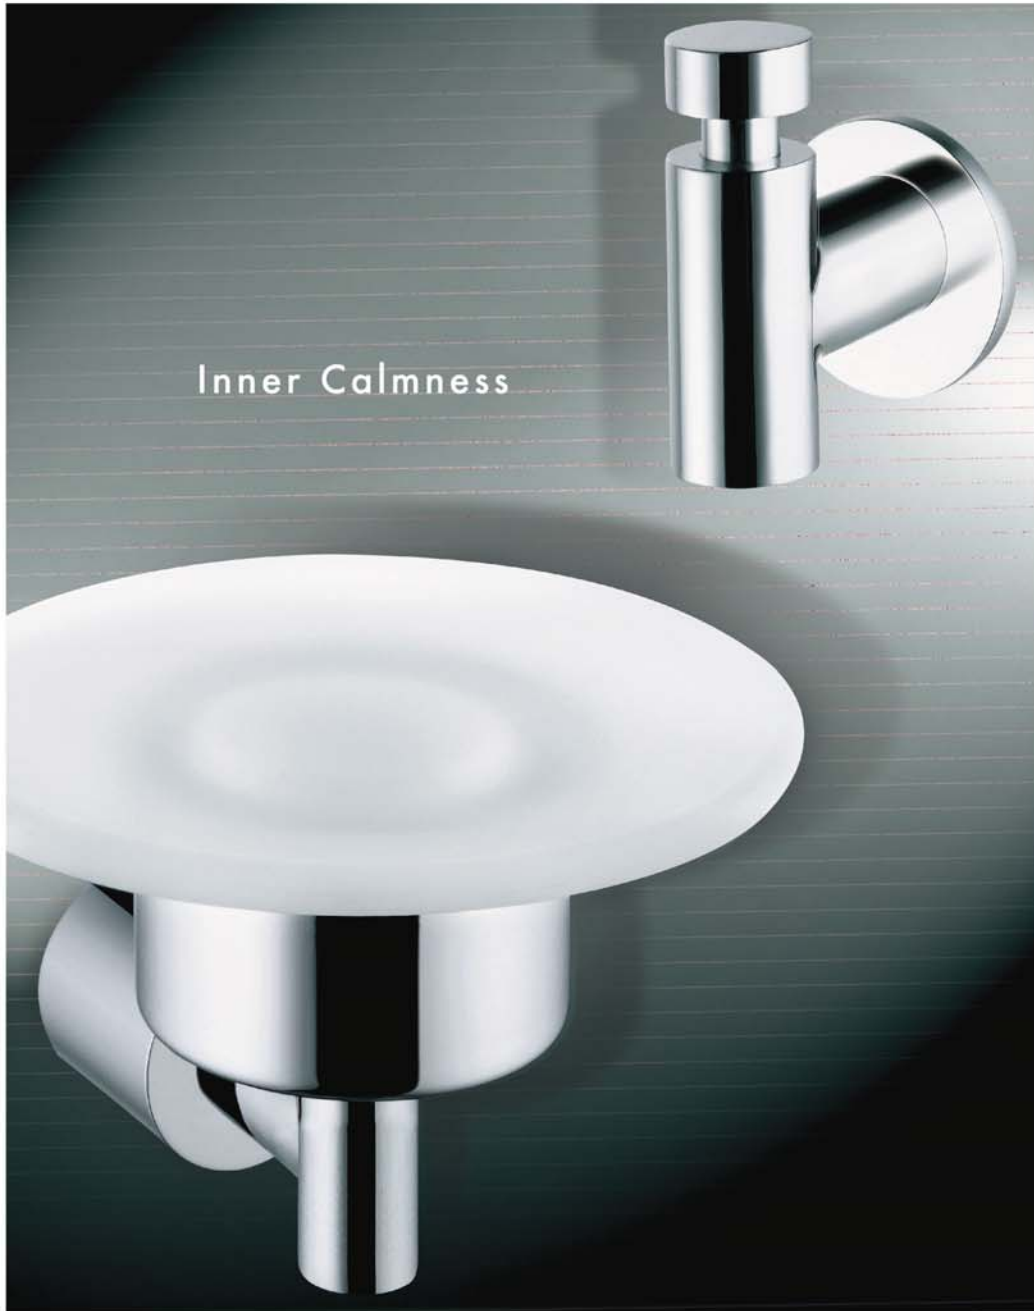

Inner Calmness