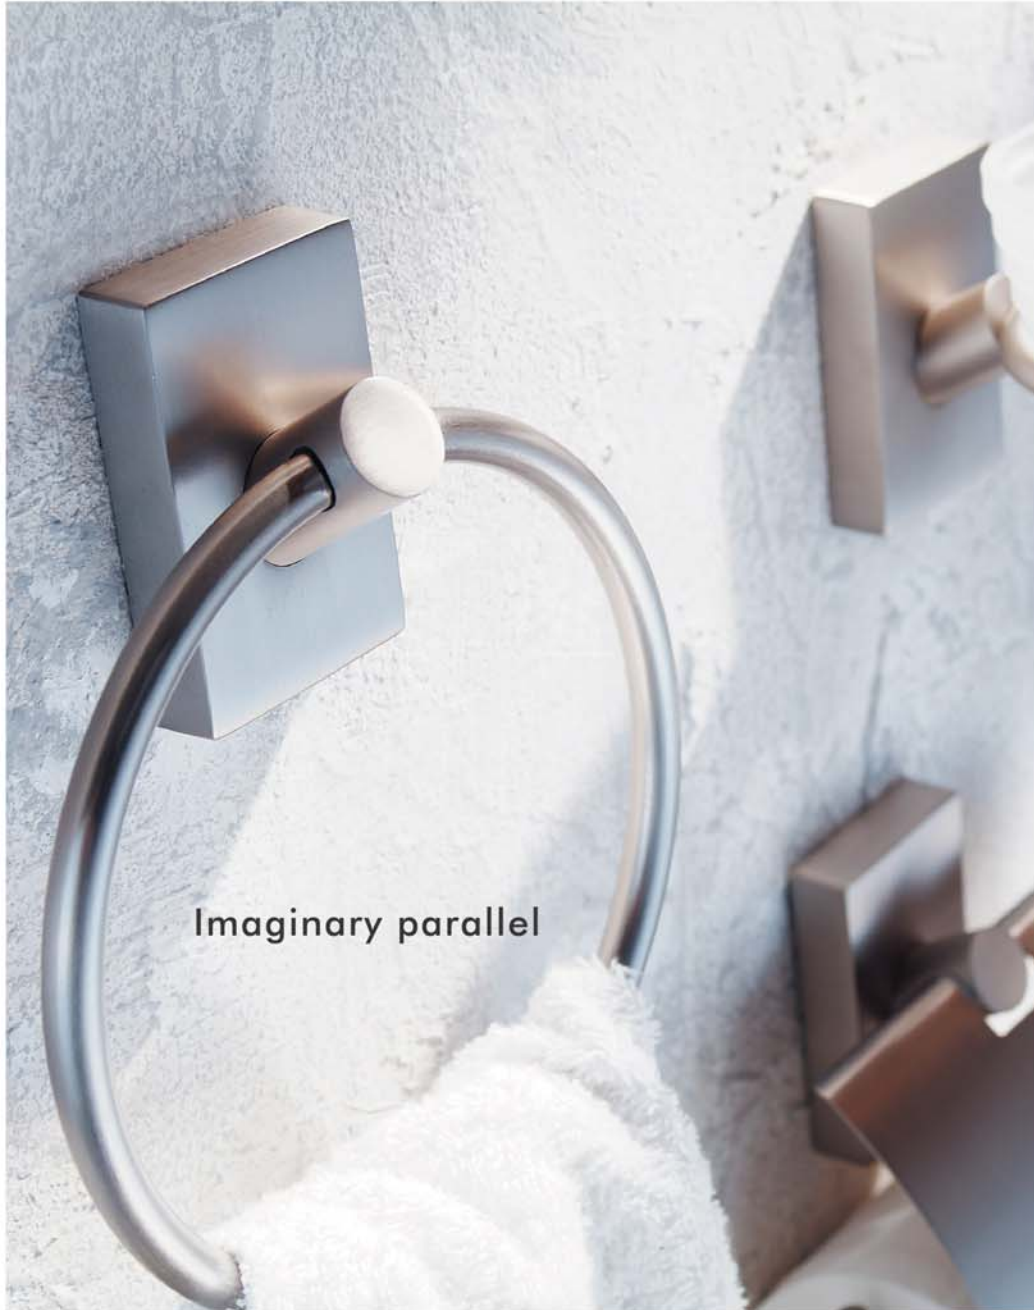

6892-20-80CP
Soap Dish

6892-25-80CP
Soap Dispenser
Capacity:200ml

6892-30-80CP
Tumbler Holder

6892-70-80CP
Shelf (600mm)

6892-14-80CP
Double Towel Bar
(C/C 600mm)

6892-10-80CP
Towel Bar
(C/C 600mm)

Brass

6893-51-80SS
Robe Hook

6893-50-80SS
Robe Hook

0893-76-7900
Mirror #430
350x700mm

6893-52-80SS
2 Hooks

6893-43-80SS
Spare Tissue Holder

6893-54-80SS
4 Hooks

6893-40-80SS
Toilet Tissue Holder

6893-55-80SS
Grab Bar
(C/C 300mm)

6893-20-80SS
Soap Dish