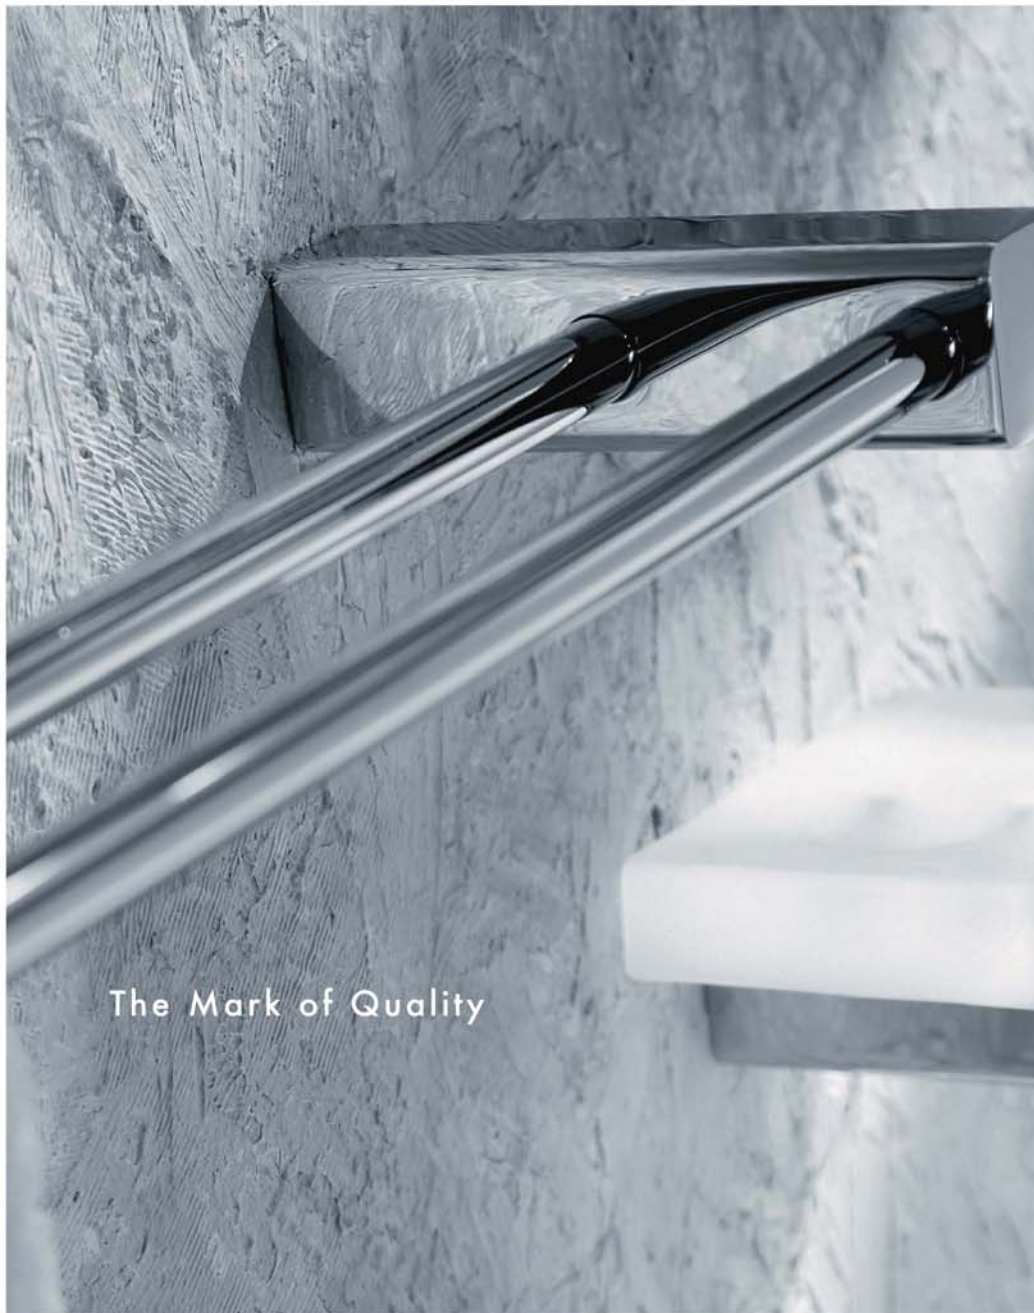

6904-30-80MA
Tumbler Holder

6904-20-80MA
Soap Dish

The Mark of Quality

PK SW CP

The Lure of Conciseness

6908-41-80CP
Toilet Tissue
Holder with Lid

6908-50-80CP
Robe Hook

6908-70-80CP
Shelf (600mm)