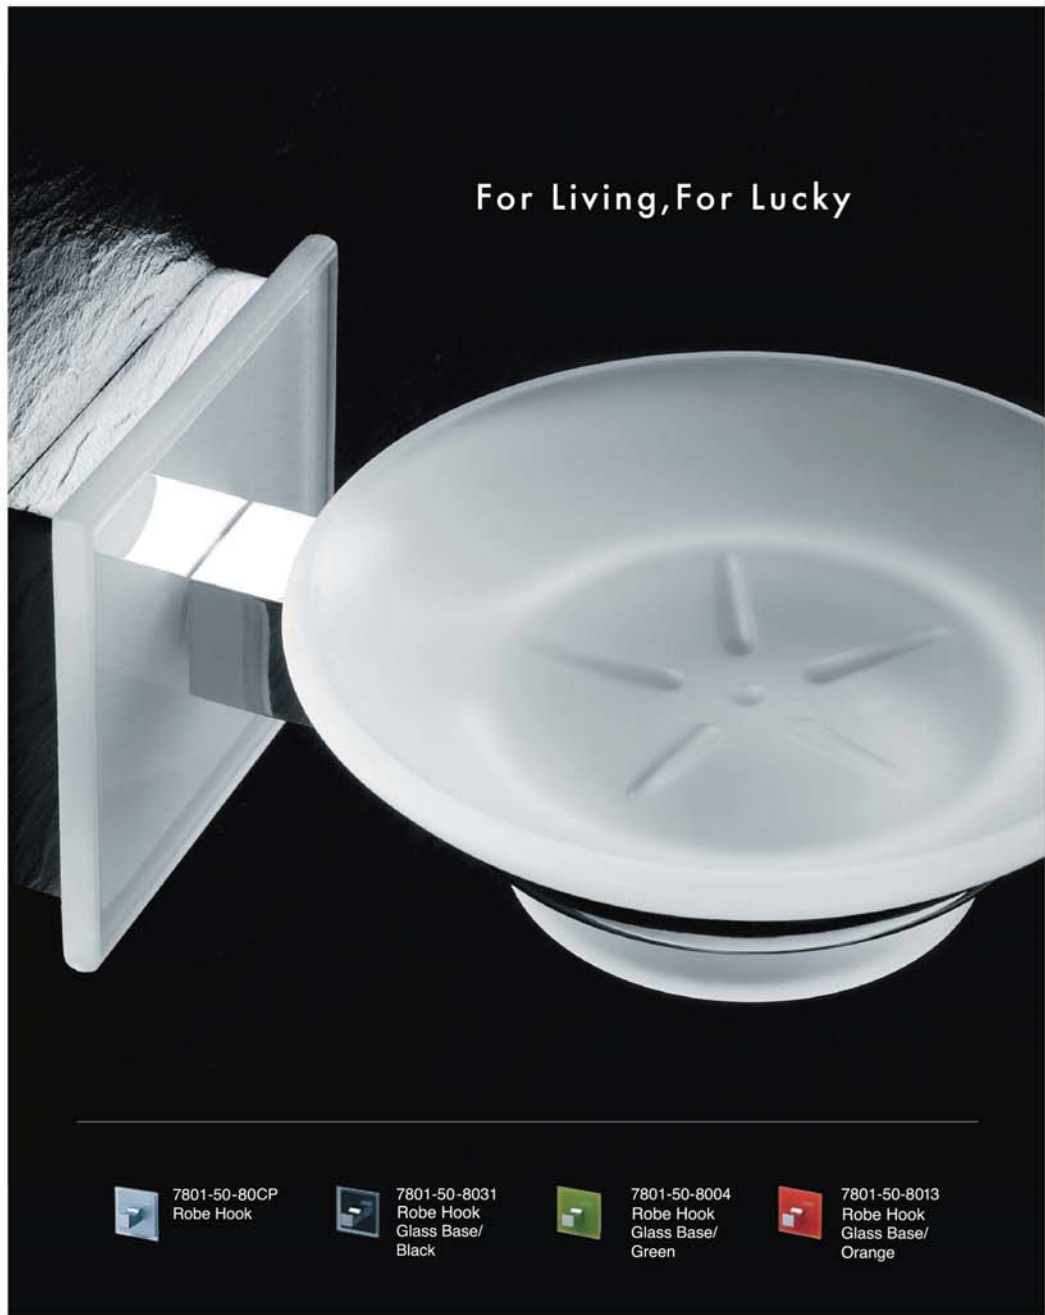

6801-20-80CP
Soap Dish

6801-40-80CP
Toilet Tissue
Holder

6801-41-80CP
Toilet Tissue
Holder With Lid

6801-50-80CP
Robe Hook

6801-10-80CP
Towel Bar
(C/C 600mm)

6801-80-80CP
Toilet Brush Holder

6801-70-80CP
Shelf
(600mm)

For Living, For Lucky

7801-50-80CP
Robe Hook

7801-50-8031
Robe Hook
Glass Base/
Black

7801-50-8004
Robe Hook
Glass Base/
Green

7801-50-8013
Robe Hook
Glass Base/
Orange

Frosted Glass Faceplate

7801-20-80CP
Soap Dish