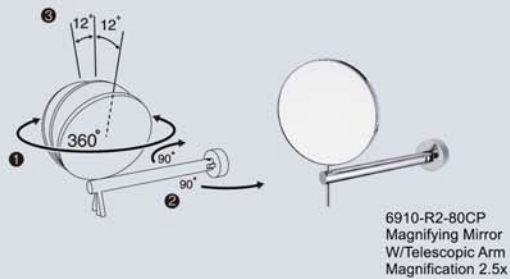

6918-60-80CP
Towel Ring

6918-80-80CP
PP Toilet Brush Holder

6918-81-80CP
Glass Toilet Brush Holder

6918-10-80CP
Towel Bar
(C/C 600mm)

6918-14-80CP
Double Towel Bar
(C/C 600mm)

6918-70-80CP
Shelf (600mm)

Charming Presence