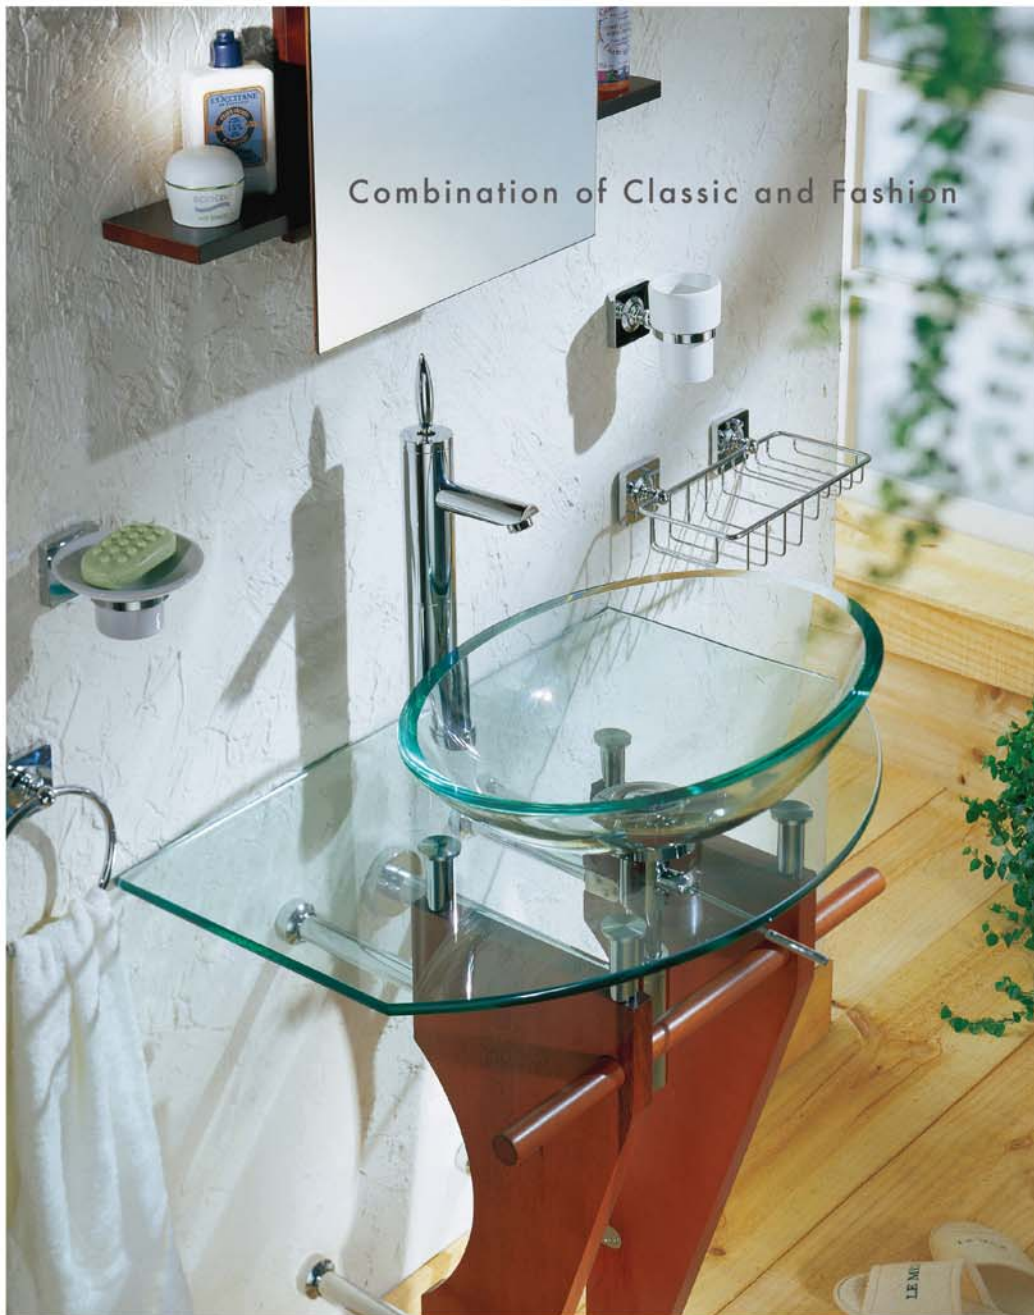

6770-90-81S1
Basin Faucet
(Stainless Steel)

6502-N2-80CP
Hand-Drive W/Tail Tube

6502-T1-80CP
T-Trap

0910-X0-4002
Soap Dish

0910-W0-4002
Tumbler

6134-7A-8002
Wooden Shelf/Sepetir
L:58 W:12 H:2.8cm

Combination of Classic and Fashion