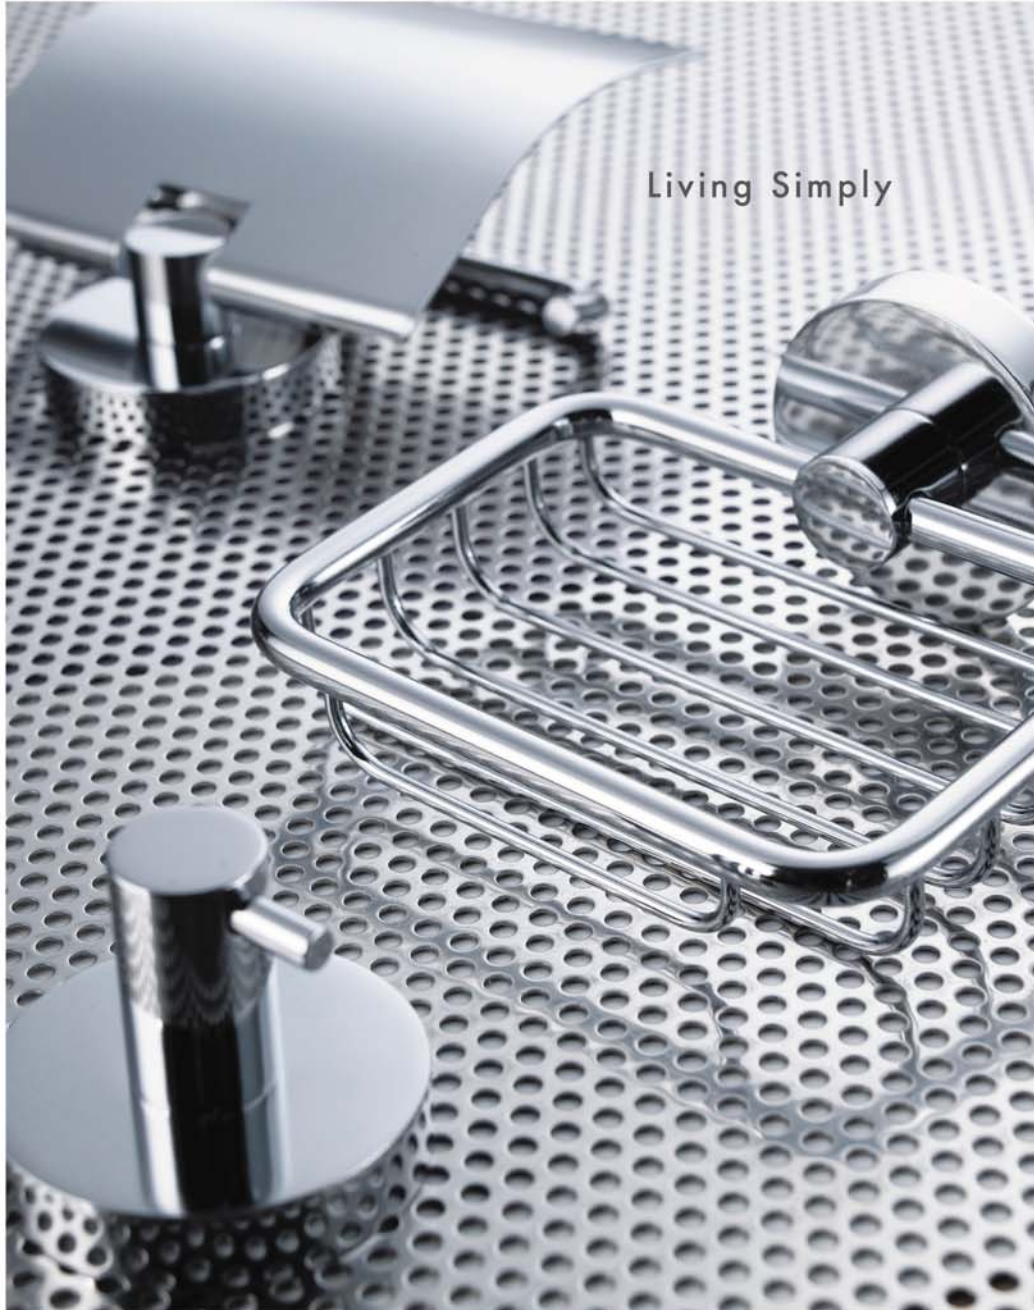

Living Simply

6810-DS-80CP
Door Stop W/Hook

6810-50-80CP
Robe Hook

6810-52-80CP
Double Robe Hook

6810-20-80CP
Soap Dish

6810-21-80CP
Soap Dish

6810-25-80CP
Soap Dispenser
Capacity:140ml

6810-30-80CP
Tumbler Holder