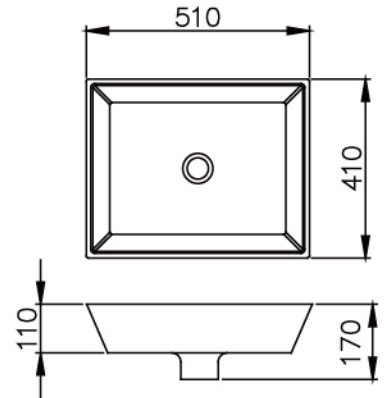

JUSTIME

2016
BASIN

Ceramic

JC08-02-4100
330*290*110mm

JC08-03-4100
515*370*150mm

JC08-04-4100
490*385*200mm

JC08-05-4100
555x370x120mm

JC08-06-4100
690*400*235mm

JC08-07-4100
600*450*180mm

Ceramic

JC08-08-4100
700*360*135mm

JC08-09-4100
450*440*200mm

JC08-10-4100
450*450*180mm

JC08-11-4100
535*350*180mm

JC08-12-4100
440*355*195mm

JC08-13-4100
470*390*190mm

Ceramic

6510-G7-8000
410*410*120mm

6510-T1-8000
470*360*145mm

6510-T2-8000
510*410*170mm

6510-T3-8000
430*430*120mm

6510-T4-8000
400*400*150mm

JC08-01-4100
540*490*185mm

JUSTIME | 巧時代