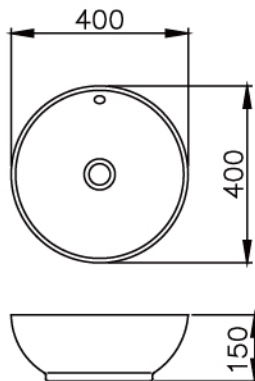

JUSTIME

2016
BASIN

Ceramic

JC08-02-4100
330*290*110mm

JC08-03-4100
515*370*150mm

JC08-04-4100
490*385*200mm

JC08-05-4100
555x370x120mm

JC08-06-4100
690*400*235mm

JC08-07-4100
600*450*180mm

Ceramic

JC08-08-4100
700*360*135mm

JC08-09-4100
450*440*200mm

JC08-10-4100
450*450*180mm

JC08-11-4100
535*350*180mm

JC08-12-4100
440*355*195mm

JC08-13-4100
470*390*190mm

Ceramic

6510-G7-8000
410*410*120mm

6510-T1-8000
470*360*145mm

6510-T2-8000
510*410*170mm

6510-T3-8000
430*430*120mm

6510-T4-8000
400*400*150mm

JC08-01-4100
540*490*185mm

JUSTIME | 巧時代