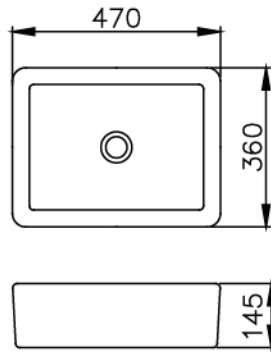

JUSTIME

2016
BASIN

Ceramic

JC08-02-4100
330*290*110mm

JC08-03-4100
515*370*150mm

JC08-04-4100
490*385*200mm

JC08-05-4100
555x370x120mm

JC08-06-4100
690*400*235mm

JC08-07-4100
600*450*180mm

Ceramic

JC08-08-4100
700*360*135mm

JC08-09-4100
450*440*200mm

JC08-10-4100
450*450*180mm

JC08-11-4100
535*350*180mm

JC08-12-4100
440*355*195mm

JC08-13-4100
470*390*190mm

Ceramic

6510-G7-8000
410*410*120mm

6510-T1-8000
470*360*145mm

6510-T2-8000
510*410*170mm

6510-T3-8000
430*430*120mm

6510-T4-8000
400*400*150mm

JC08-01-4100
540*490*185mm

JUSTIME | 巧時代