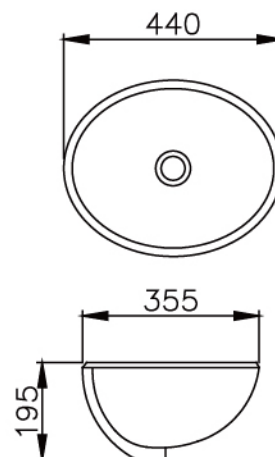

JUSTIME

2016
BASIN

Ceramic

JC08-02-4100
330*290*110mm

JC08-03-4100
515*370*150mm

JC08-04-4100
490*385*200mm

JC08-05-4100
555x370x120mm

JC08-06-4100
690*400*235mm

JC08-07-4100
600*450*180mm

Ceramic

JC08-08-4100
700*360*135mm

JC08-09-4100
450*440*200mm

JC08-10-4100
450*450*180mm

JC08-11-4100
535*350*180mm

JC08-12-4100
440*355*195mm

JC08-13-4100
470*390*190mm

Ceramic

6510-G7-8000
410*410*120mm

6510-T1-8000
470*360*145mm

6510-T2-8000
510*410*170mm

6510-T3-8000
430*430*120mm

6510-T4-8000
400*400*150mm

JC08-01-4100
540*490*185mm

JUSTIME | 巧時代