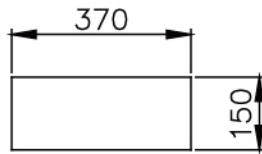

JUSTIME

2016
BASIN

Ceramic

JC08-02-4100
330*290*110mm

JC08-03-4100
515*370*150mm

JC08-04-4100
490*385*200mm

JC08-05-4100
555x370x120mm

JC08-06-4100
690*400*235mm

JC08-07-4100
600*450*180mm

Ceramic

JC08-08-4100
700*360*135mm

JC08-09-4100
450*440*200mm

JC08-10-4100
450*450*180mm

JC08-11-4100
535*350*180mm

JC08-12-4100
440*355*195mm

JC08-13-4100
470*390*190mm

Ceramic

6510-G7-8000
410*410*120mm

6510-T1-8000
470*360*145mm

6510-T2-8000
510*410*170mm

6510-T3-8000
430*430*120mm

6510-T4-8000
400*400*150mm

JC08-01-4100
540*490*185mm

JUSTIME | 巧時代