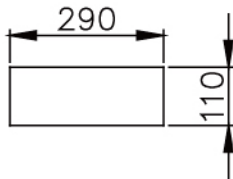

JUSTIME

2016
BASIN

Ceramic

JC08-02-4100
330*290*110mm

JC08-03-4100
515*370*150mm

JC08-04-4100
490*385*200mm

JC08-05-4100
555x370x120mm

JC08-06-4100
690*400*235mm

JC08-07-4100
600*450*180mm

Ceramic

JC08-08-4100
700*360*135mm

JC08-09-4100
450*440*200mm

JC08-10-4100
450*450*180mm

JC08-11-4100
535*350*180mm

JC08-12-4100
440*355*195mm

JC08-13-4100
470*390*190mm

Ceramic

6510-G7-8000
410*410*120mm

6510-T1-8000
470*360*145mm

6510-T2-8000
510*410*170mm

6510-T3-8000
430*430*120mm

6510-T4-8000
400*400*150mm

JC08-01-4100
540*490*185mm

JUSTIME | 巧時代