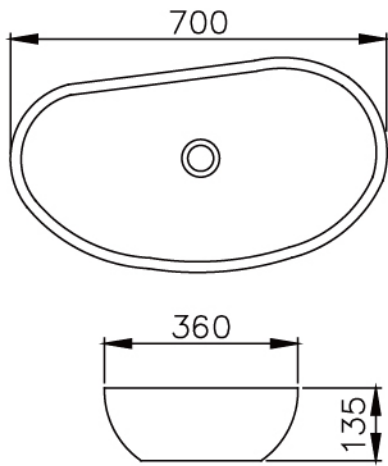

JUSTIME

2016
BASIN

Ceramic

JC08-02-4100
330*290*110mm

JC08-03-4100
515*370*150mm

JC08-04-4100
490*385*200mm

JC08-05-4100
555x370x120mm

JC08-06-4100
690*400*235mm

JC08-07-4100
600*450*180mm

Ceramic

JC08-08-4100
700*360*135mm

JC08-09-4100
450*440*200mm

JC08-10-4100
450*450*180mm

JC08-11-4100
535*350*180mm

JC08-12-4100
440*355*195mm

JC08-13-4100
470*390*190mm

Ceramic

6510-G7-8000
410*410*120mm

6510-T1-8000
470*360*145mm

6510-T2-8000
510*410*170mm

6510-T3-8000
430*430*120mm

6510-T4-8000
400*400*150mm

JC08-01-4100
540*490*185mm

JUSTIME | 巧時代