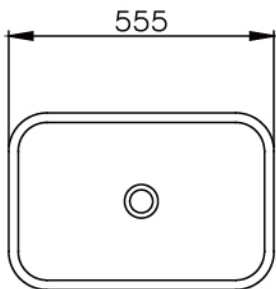

JUSTIME

2016
BASIN

Ceramic

JC08-02-4100
330*290*110mm

JC08-03-4100
515*370*150mm

JC08-04-4100
490*385*200mm

JC08-05-4100
555x370x120mm

JC08-06-4100
690*400*235mm

JC08-07-4100
600*450*180mm

Ceramic

JC08-08-4100
700*360*135mm

JC08-09-4100
450*440*200mm

JC08-10-4100
450*450*180mm

JC08-11-4100
535*350*180mm

JC08-12-4100
440*355*195mm

JC08-13-4100
470*390*190mm

Ceramic

6510-G7-8000
410*410*120mm

6510-T1-8000
470*360*145mm

6510-T2-8000
510*410*170mm

6510-T3-8000
430*430*120mm

6510-T4-8000
400*400*150mm

JC08-01-4100
540*490*185mm

JUSTIME | 巧時代