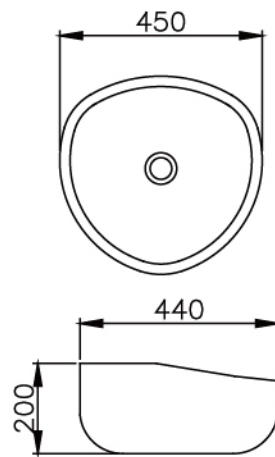

JUSTIME

2016
BASIN

Ceramic

JC08-02-4100
330*290*110mm

JC08-03-4100
515*370*150mm

JC08-04-4100
490*385*200mm

JC08-05-4100
555x370x120mm

JC08-06-4100
690*400*235mm

JC08-07-4100
600*450*180mm

Ceramic

JC08-08-4100
700*360*135mm

JC08-09-4100
450*440*200mm

JC08-10-4100
450*450*180mm

JC08-11-4100
535*350*180mm

JC08-12-4100
440*355*195mm

JC08-13-4100
470*390*190mm

Ceramic

6510-G7-8000
410*410*120mm

6510-T1-8000
470*360*145mm

6510-T2-8000
510*410*170mm

6510-T3-8000
430*430*120mm

6510-T4-8000
400*400*150mm

JC08-01-4100
540*490*185mm

JUSTIME | 巧時代