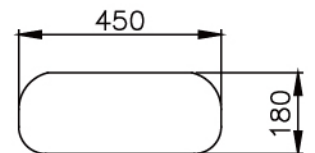

JUSTIME

2016
BASIN

Ceramic

JC08-02-4100
330*290*110mm

JC08-03-4100
515*370*150mm

JC08-04-4100
490*385*200mm

JC08-05-4100
555x370x120mm

JC08-06-4100
690*400*235mm

JC08-07-4100
600*450*180mm

Ceramic

JC08-08-4100
700*360*135mm

JC08-09-4100
450*440*200mm

JC08-10-4100
450*450*180mm

JC08-11-4100
535*350*180mm

JC08-12-4100
440*355*195mm

JC08-13-4100
470*390*190mm

Ceramic

6510-G7-8000
410*410*120mm

6510-T1-8000
470*360*145mm

6510-T2-8000
510*410*170mm

6510-T3-8000
430*430*120mm

6510-T4-8000
400*400*150mm

JC08-01-4100
540*490*185mm

JUSTIME | 巧時代