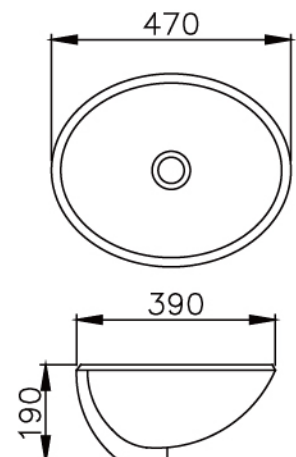

JUSTIME

2016
BASIN

Ceramic

JC08-02-4100
330*290*110mm

JC08-03-4100
515*370*150mm

JC08-04-4100
490*385*200mm

JC08-05-4100
555x370x120mm

JC08-06-4100
690*400*235mm

JC08-07-4100
600*450*180mm

Ceramic

JC08-08-4100
700*360*135mm

JC08-09-4100
450*440*200mm

JC08-10-4100
450*450*180mm

JC08-11-4100
535*350*180mm

JC08-12-4100
440*355*195mm

JC08-13-4100
470*390*190mm

Ceramic

6510-G7-8000
410*410*120mm

6510-T1-8000
470*360*145mm

6510-T2-8000
510*410*170mm

6510-T3-8000
430*430*120mm

6510-T4-8000
400*400*150mm

JC08-01-4100
540*490*185mm

JUSTIME | 巧時代