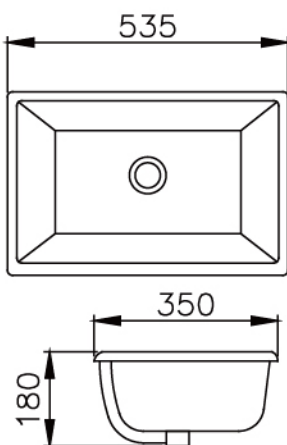

JUSTIME

2016
BASIN

Ceramic

JC08-02-4100
330*290*110mm

JC08-03-4100
515*370*150mm

JC08-04-4100
490*385*200mm

JC08-05-4100
555x370x120mm

JC08-06-4100
690*400*235mm

JC08-07-4100
600*450*180mm

Ceramic

JC08-08-4100
700*360*135mm

JC08-09-4100
450*440*200mm

JC08-10-4100
450*450*180mm

JC08-11-4100
535*350*180mm

JC08-12-4100
440*355*195mm

JC08-13-4100
470*390*190mm

Ceramic

6510-G7-8000
410*410*120mm

6510-T1-8000
470*360*145mm

6510-T2-8000
510*410*170mm

6510-T3-8000
430*430*120mm

6510-T4-8000
400*400*150mm

JC08-01-4100
540*490*185mm

JUSTIME | 巧時代