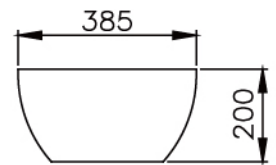

JUSTIME

2016
BASIN

Ceramic

JC08-02-4100
330*290*110mm

JC08-03-4100
515*370*150mm

JC08-04-4100
490*385*200mm

JC08-05-4100
555x370x120mm

JC08-06-4100
690*400*235mm

JC08-07-4100
600*450*180mm

Ceramic

JC08-08-4100
700*360*135mm

JC08-09-4100
450*440*200mm

JC08-10-4100
450*450*180mm

JC08-11-4100
535*350*180mm

JC08-12-4100
440*355*195mm

JC08-13-4100
470*390*190mm

Ceramic

6510-G7-8000
410*410*120mm

6510-T1-8000
470*360*145mm

6510-T2-8000
510*410*170mm

6510-T3-8000
430*430*120mm

6510-T4-8000
400*400*150mm

JC08-01-4100
540*490*185mm

JUSTIME | 巧時代