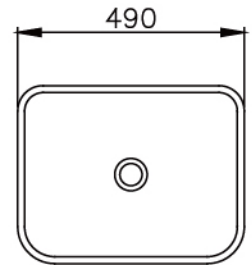

JUSTIME

2016
BASIN

Ceramic

JC08-02-4100
330*290*110mm

JC08-03-4100
515*370*150mm

JC08-04-4100
490*385*200mm

JC08-05-4100
555x370x120mm

JC08-06-4100
690*400*235mm

JC08-07-4100
600*450*180mm

Ceramic

JC08-08-4100
700*360*135mm

JC08-09-4100
450*440*200mm

JC08-10-4100
450*450*180mm

JC08-11-4100
535*350*180mm

JC08-12-4100
440*355*195mm

JC08-13-4100
470*390*190mm

Ceramic

6510-G7-8000
410*410*120mm

6510-T1-8000
470*360*145mm

6510-T2-8000
510*410*170mm

6510-T3-8000
430*430*120mm

6510-T4-8000
400*400*150mm

JC08-01-4100
540*490*185mm

JUSTIME | 巧時代