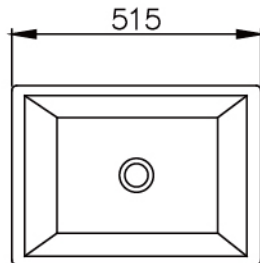

JUSTIME

2016
BASIN

Ceramic

JC08-02-4100
330*290*110mm

JC08-03-4100
515*370*150mm

JC08-04-4100
490*385*200mm

JC08-05-4100
555x370x120mm

JC08-06-4100
690*400*235mm

JC08-07-4100
600*450*180mm

Ceramic

JC08-08-4100
700*360*135mm

JC08-09-4100
450*440*200mm

JC08-10-4100
450*450*180mm

JC08-11-4100
535*350*180mm

JC08-12-4100
440*355*195mm

JC08-13-4100
470*390*190mm

Ceramic

6510-G7-8000
410*410*120mm

6510-T1-8000
470*360*145mm

6510-T2-8000
510*410*170mm

6510-T3-8000
430*430*120mm

6510-T4-8000
400*400*150mm

JC08-01-4100
540*490*185mm

JUSTIME | 巧時代