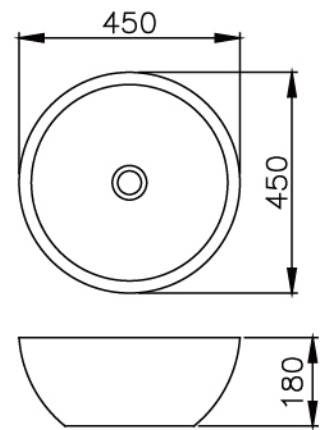

JUSTIME

2016
BASIN

Ceramic

JC08-02-4100
330*290*110mm

JC08-03-4100
515*370*150mm

JC08-04-4100
490*385*200mm

JC08-05-4100
555x370x120mm

JC08-06-4100
690*400*235mm

JC08-07-4100
600*450*180mm

Ceramic

JC08-08-4100
700*360*135mm

JC08-09-4100
450*440*200mm

JC08-10-4100
450*450*180mm

JC08-11-4100
535*350*180mm

JC08-12-4100
440*355*195mm

JC08-13-4100
470*390*190mm

Ceramic

6510-G7-8000
410*410*120mm

6510-T1-8000
470*360*145mm

6510-T2-8000
510*410*170mm

6510-T3-8000
430*430*120mm

6510-T4-8000
400*400*150mm

JC08-01-4100
540*490*185mm

JUSTIME | 巧時代