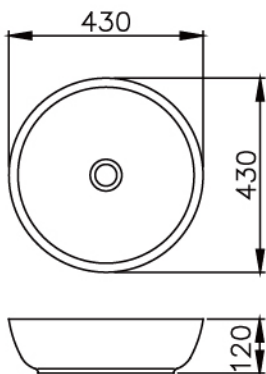

JUSTIME

2016
BASIN

Ceramic

JC08-02-4100
330*290*110mm

JC08-03-4100
515*370*150mm

JC08-04-4100
490*385*200mm

JC08-05-4100
555x370x120mm

JC08-06-4100
690*400*235mm

JC08-07-4100
600*450*180mm

Ceramic

JC08-08-4100
700*360*135mm

JC08-09-4100
450*440*200mm

JC08-10-4100
450*450*180mm

JC08-11-4100
535*350*180mm

JC08-12-4100
440*355*195mm

JC08-13-4100
470*390*190mm

Ceramic

6510-G7-8000
410*410*120mm

6510-T1-8000
470*360*145mm

6510-T2-8000
510*410*170mm

6510-T3-8000
430*430*120mm

6510-T4-8000
400*400*150mm

JC08-01-4100
540*490*185mm

JUSTIME | 巧時代