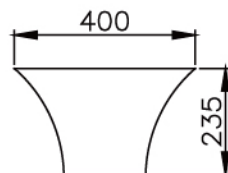

JUSTIME

2016
BASIN

Ceramic

JC08-02-4100
330*290*110mm

JC08-03-4100
515*370*150mm

JC08-04-4100
490*385*200mm

JC08-05-4100
555x370x120mm

JC08-06-4100
690*400*235mm

JC08-07-4100
600*450*180mm

Ceramic

JC08-08-4100
700*360*135mm

JC08-09-4100
450*440*200mm

JC08-10-4100
450*450*180mm

JC08-11-4100
535*350*180mm

JC08-12-4100
440*355*195mm

JC08-13-4100
470*390*190mm

Ceramic

6510-G7-8000
410*410*120mm

6510-T1-8000
470*360*145mm

6510-T2-8000
510*410*170mm

6510-T3-8000
430*430*120mm

6510-T4-8000
400*400*150mm

JC08-01-4100
540*490*185mm

JUSTIME | 巧時代