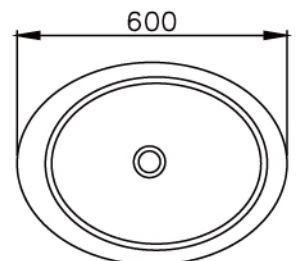

JUSTIME

2016
BASIN

Ceramic

JC08-02-4100
330*290*110mm

JC08-03-4100
515*370*150mm

JC08-04-4100
490*385*200mm

JC08-05-4100
555x370x120mm

JC08-06-4100
690*400*235mm

JC08-07-4100
600*450*180mm

Ceramic

JC08-08-4100
700*360*135mm

JC08-09-4100
450*440*200mm

JC08-10-4100
450*450*180mm

JC08-11-4100
535*350*180mm

JC08-12-4100
440*355*195mm

JC08-13-4100
470*390*190mm

Ceramic

6510-G7-8000
410*410*120mm

6510-T1-8000
470*360*145mm

6510-T2-8000
510*410*170mm

6510-T3-8000
430*430*120mm

6510-T4-8000
400*400*150mm

JC08-01-4100
540*490*185mm

JUSTIME | 巧時代