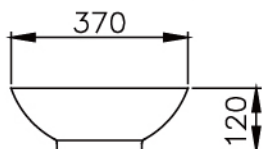

JUSTIME

2016
BASIN

Ceramic

JC08-02-4100
330*290*110mm

JC08-03-4100
515*370*150mm

JC08-04-4100
490*385*200mm

JC08-05-4100
555x370x120mm

JC08-06-4100
690*400*235mm

JC08-07-4100
600*450*180mm

Ceramic

JC08-08-4100
700*360*135mm

JC08-09-4100
450*440*200mm

JC08-10-4100
450*450*180mm

JC08-11-4100
535*350*180mm

JC08-12-4100
440*355*195mm

JC08-13-4100
470*390*190mm

Ceramic

6510-G7-8000
410*410*120mm

6510-T1-8000
470*360*145mm

6510-T2-8000
510*410*170mm

6510-T3-8000
430*430*120mm

6510-T4-8000
400*400*150mm

JC08-01-4100
540*490*185mm

JUSTIME | 巧時代