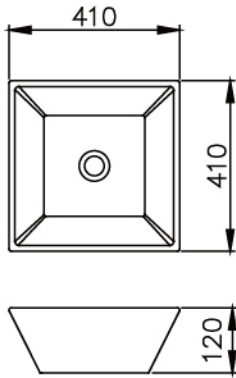

JUSTIME

2016
BASIN

Ceramic

JC08-02-4100
330*290*110mm

JC08-03-4100
515*370*150mm

JC08-04-4100
490*385*200mm

JC08-05-4100
555x370x120mm

JC08-06-4100
690*400*235mm

JC08-07-4100
600*450*180mm

Ceramic

JC08-08-4100
700*360*135mm

JC08-09-4100
450*440*200mm

JC08-10-4100
450*450*180mm

JC08-11-4100
535*350*180mm

JC08-12-4100
440*355*195mm

JC08-13-4100
470*390*190mm

Ceramic

6510-G7-8000
410*410*120mm

6510-T1-8000
470*360*145mm

6510-T2-8000
510*410*170mm

6510-T3-8000
430*430*120mm

6510-T4-8000
400*400*150mm

JC08-01-4100
540*490*185mm

JUSTIME | 巧時代