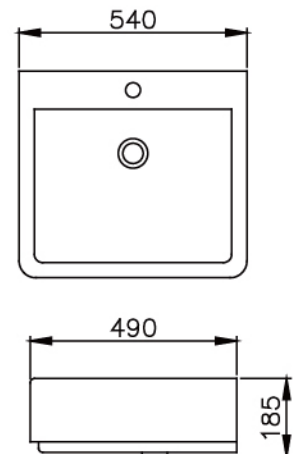

JUSTIME

2016
BASIN

Ceramic

JC08-02-4100
330*290*110mm

JC08-03-4100
515*370*150mm

JC08-04-4100
490*385*200mm

JC08-05-4100
555x370x120mm

JC08-06-4100
690*400*235mm

JC08-07-4100
600*450*180mm

Ceramic

JC08-08-4100
700*360*135mm

JC08-09-4100
450*440*200mm

JC08-10-4100
450*450*180mm

JC08-11-4100
535*350*180mm

JC08-12-4100
440*355*195mm

JC08-13-4100
470*390*190mm

Ceramic

6510-G7-8000
410*410*120mm

6510-T1-8000
470*360*145mm

6510-T2-8000
510*410*170mm

6510-T3-8000
430*430*120mm

6510-T4-8000
400*400*150mm

JC08-01-4100
540*490*185mm

JUSTIME | 巧時代