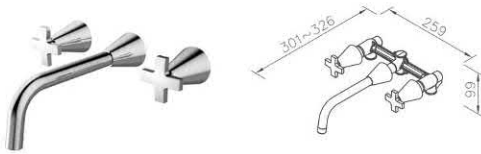

7874-Z3-80CP
Concealed Shower Mixer

7803-ZC-80CR
Wall-Mounted Basin Mixer