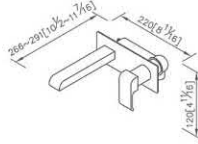

DRAGON Series

6904-X2-80CP
Wall-Mounted Basin Mixer