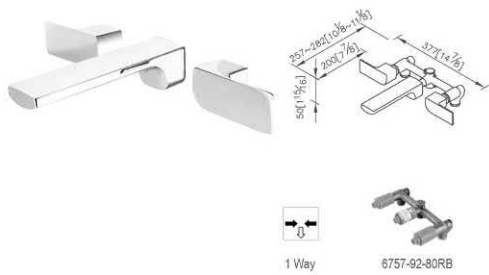

Arch Series

5790-X2-80CP  
Wall-Mounted Basin Mixer

7790-X2-80CP  
Concealed Bidet Mixer

5790-92-80CP  
Wall-Mounted Basin Mixer

7790-X3-80CP  
Concealed Bidet Mixer

5790-X3-80CP  
Concealed Bidet Mixer

5790-XF-80CP  
Concealed Shower / Bidet Mixer

7790-XW-80CP  
Concealed Shower Mixer

6703-X2-80PK  
Wall-Mounted Basin Mixer

1 Way

7904-XA-91RB

9703-92-80PK  
Wall-Mounted Basin Mixer

1 Way

6757-92-80CR

6703-X3-80PK  
Concealed Bidet Mixer