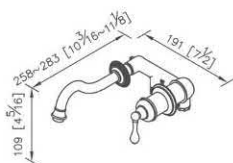

1 Way

7904-XA-91RB

9703-92-80PK
Wall-Mounted Basin Mixer

1 Way

6757-92-80CR

6703-X3-80PK
Concealed Bidet Mixer

1 Way

7757-XF-80RB

7904-XA-91RB

6703-XF-80PK
Concealed Shower / Bidet Mixer

1 Way

7757-XF-80RB

6703-XW-80PK
Concealed Shower Mixer

2 Way

7757-XW-80RB