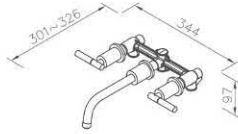

6927-XW-80CP  
Concealed Shower Mixer

7874-92-80CP  
Wall-Mounted Basin Mixer

7874-9H-80CP  
Concealed Shower / Bidet Mixer

7874-Z3-80CP  
Concealed Shower Mixer

7803-ZC-80CR  
Wall-Mounted Basin Mixer

7880-92-80CP  
Wall-Mounted Basin Mixer