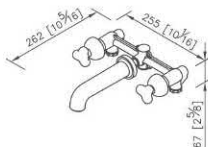

6903-92-80CP
Wall-Mounted Basin Mixer