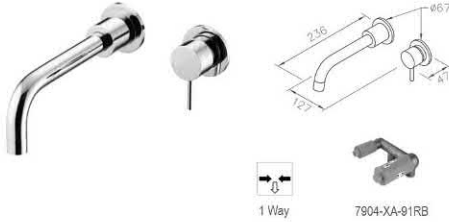

7757-XW-80RB

7803-92-80CP  
Wall-Mounted Basin Mixer

1 Way

6757-92-80CR

7803-9H-80CP  
Concealed Shower / Bidet Mixer

1 Way

7757-9H-81CR

7803-Z3-80CP  
Concealed Shower

3 Way

6757-Z3-81RB

7770-X2-80S1  
Wall-Mounted Basin Mixer

7770-X3-80S1  
Concealed Bidet Mixer

6770-XF-80S1  
Concealed Shower / Bidet Mixer

6770-XW-80S1  
Concealed Shower Mixer

Elegant Series

6771-X2-80CP  
Wall-Mounted Basin Mixer