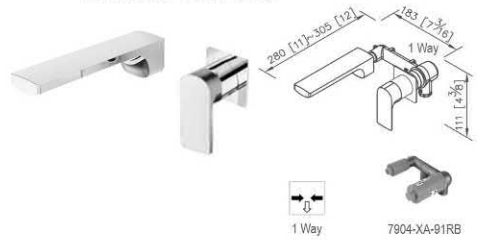

Arch Series

5790-X2-80CP  
Wall-Mounted Basin Mixer

7790-X2-80CP  
Concealed Bidet Mixer

5790-92-80CP  
Wall-Mounted Basin Mixer

7790-X3-80CP  
Concealed Bidet Mixer

5790-X3-80CP  
Concealed Bidet Mixer

5790-XF-80CP  
Concealed Shower / Bidet Mixer

7790-XW-80CP  
Concealed Shower Mixer

6703-X2-80PK  
Wall-Mounted Basin Mixer

1 Way

7904-XA-91RB

9703-92-80PK  
Wall-Mounted Basin Mixer

1 Way

6757-92-80CR

6703-X3-80PK  
Concealed Bidet Mixer