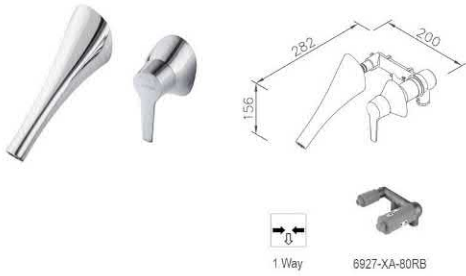

6927-X2-80CP
Wall-Mounted Basin Mixer