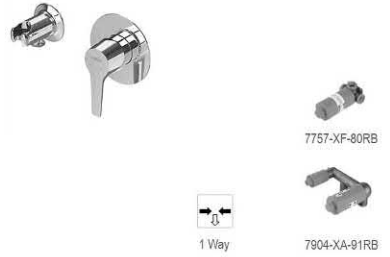

6923-XF-80CP  
Concealed Shower / Bidet Mixer

6923-XW-80CP  
Concealed Shower Mixer

6927-X2-80CP  
Wall-Mounted Basin Mixer

6927-X3-80CP  
Concealed Bidet Mixer

6927-X3-80CP  
Concealed Shower / Bidet Mixer