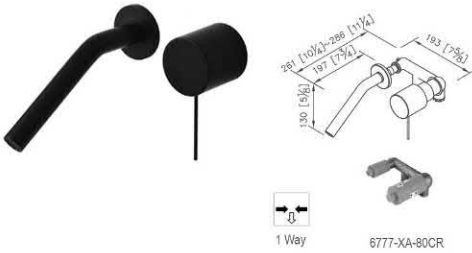

6771-X3-80CP  
Concealed Bidet Mixer

6765-X3-80CP  
Concealed Bidet Mixer

6765-XS-80CP  
Concealed Bidet Mixer

6765-XF-80CP  
Concealed Shower / Bidet Mixer

6765-XW-80CP  
Concealed Shower Mixer

6771-XG-80CP  
Wall-Mounted Basin Mixer

6777-X2-80MA  
Wall-Mounted Basin Mixer

6777-92-80MA  
Wall-Mounted Basin Mixer

6777-X3-80CP  
Concealed Bidet Mixer

6777-XF-80MA  
Concealed Shower / Bidet Mixer

6777-X2-80MA  
Wall-Mounted Basin Mixer

3 Way