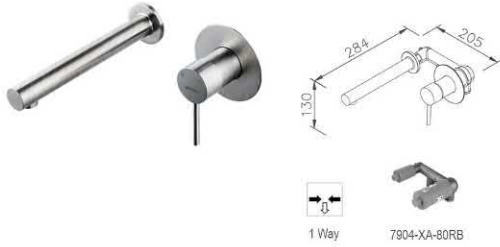

3 Way

6757-Z3-81RB

7770-X2-80S1  
Wall-Mounted Basin Mixer

7770-X3-80S1  
Concealed Bidet Mixer

6770-XF-80S1  
Concealed Shower / Bidet Mixer

6770-XW-80S1  
Concealed Shower Mixer

Elegant Series

6771-X2-80CP  
Wall-Mounted Basin Mixer