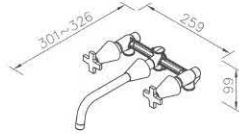

7909-92-80CP
Wall-Mounted Basin Mixer