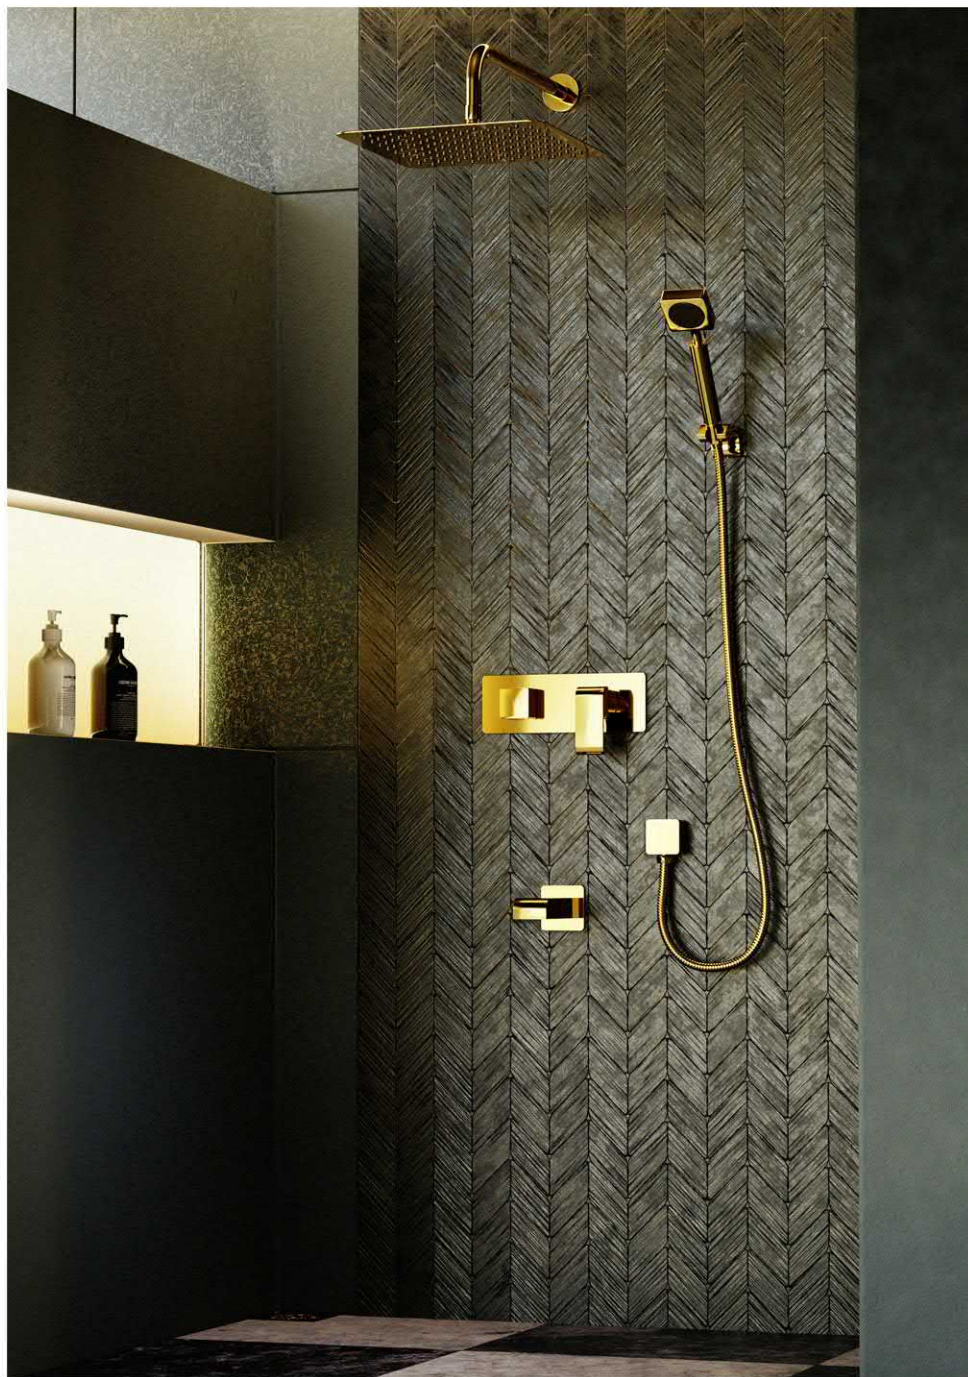

6904-XG-80CP  
Concealed Shower Mixer

7757-XG-80RB

6904-XF-80CP  
Concealed Shower / Bidet Mixer

7757-XF-80RB

6904-XW-80CP  
Concealed Shower Mixer

7757-XW-80RB

6923-X2-80CP  
Wall-Mounted Basin Mixer

6923-X3-80CP  
Concealed Bidet Mixer

6923-XF-80CP  
Concealed Shower / Bidet Mixer

6923-XW-80CP  
Concealed Shower Mixer

6927-X2-80CP  
Wall-Mounted Basin Mixer

6927-X3-80CP  
Concealed Bidet Mixer

6927-X3-80CP  
Concealed Shower / Bidet Mixer