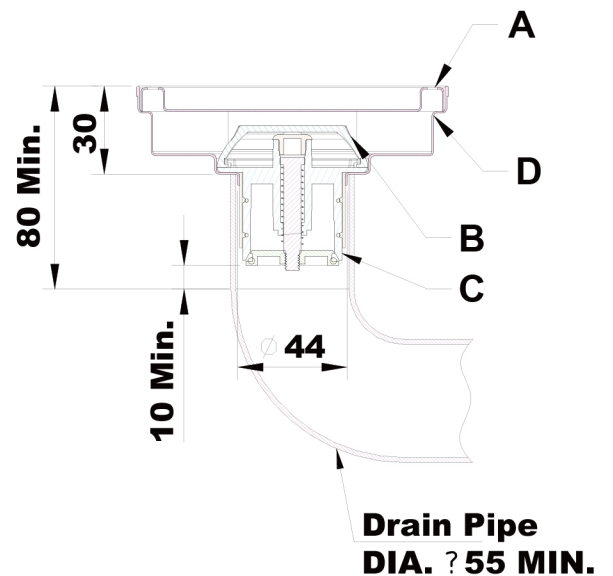

0305-51-79S1
500*100 mm

0305-53-79S1
500*100 mm

0305-59-79S1
600*80 mm

0305-90-79S1
900*80 mm

FLOOR DRAIN

Gravity Sealing Type

Maintenance :

1. To clean the grid : please take out the plastic grid and put it back after it is cleaned.
2. To clean the core: please take out the plastic grid and then pull out the core. After clean it, put the core and the plastic back.