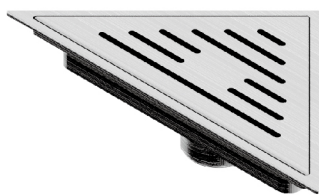

Product Characters :

1. Noise reduced, Qirtight & Beetle stopped, Multi-Function Check-Sealing design.
2. Made of SUS 304 Stainless Steel, Brass and Plastic for long operating life.

FLOOR DRAIN

Gravity Sealing Type

Product Characters :

1. Noise reduced , Qirtight & Beetle stopped , Multi - Function Check - sealing design.
2. Made of SUS 304 Stainless Steel and Plastic for long operating life.

FLOOR DRAIN

Steel Stainless

0305-19-79S1
100*100 mm

0305-20-79S1
200*100 mm

0305-21-79S1
100x100mm

0305-22-79S1
300*100 mm

FLOOR DRAIN

Steel Stainless

0305-28-79S1
200*200 mm

0305-30-79S1
300*80 mm

0305-51-79S1
500*100 mm

0305-53-79S1
500*100 mm

0305-59-79S1
600*80 mm

0305-90-79S1
900*80 mm

FLOOR DRAIN

Gravity Sealing Type

Maintenance :

1. To clean the grid : please take out the plastic grid and put it back after it is cleaned.
2. To clean the core: please take out the plastic grid and then pull out the core. After clean it, put the core and the plastic back.