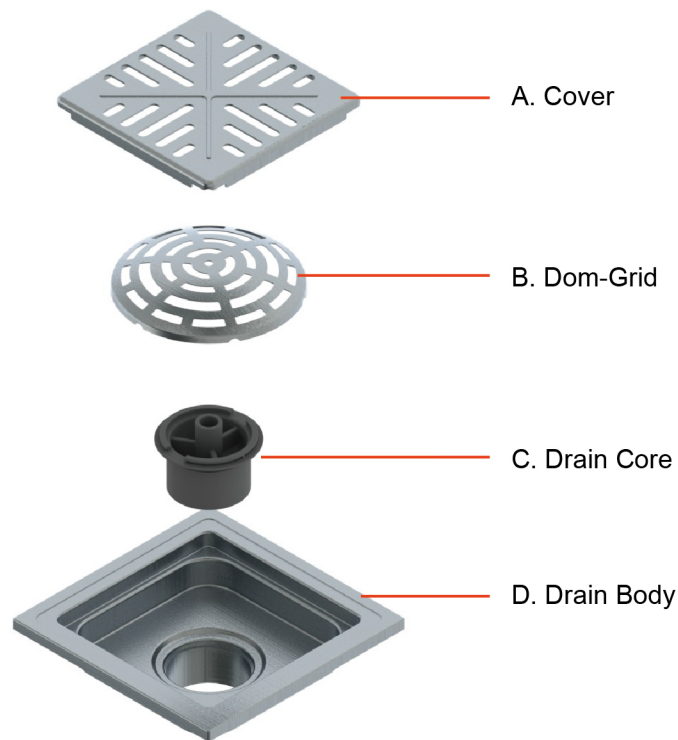

FLOOR DRAIN

Gravity Sealing Type

Maintenance :

1. To clean the grid : please take out the plastic grid and put it back after it is cleaned.
2. To clean the core: please take out the plastic grid and then pull out the core. After clean it, put the core and the plastic grid back.

Product Characters :

1. Noise reduced, Qirtight & Beetle stopped, Multi-Function Check-Sealing design.
2. Made of SUS 304 Stainless Steel, Brass and Plastic for long operating life.

FLOOR DRAIN

Brass

0303-61-79CP
100*100mm

0303-62-79CP
100*100mm

0303-64-79CP
100*100mm

0303-71-79AB
100*100mm

FLOOR DRAIN

Gravity Sealing Type

0305-05-79S1
152*152 mm

Maintenance :

1. To clean the grid : please take out the plastic grid and put it back after it is cleaned.
2. To clean the core: please take out the plastic grid and then pull out the core. After clean it, put the core and the plastic grid back.

Product Characters :

1. Noise reduced, Qirtight & Beetle stopped, Multi-Function Check-Sealing design.
2. Made of SUS 304 Stainless Steel, Brass and Plastic for long operating life.

FLOOR DRAIN

Gravity Sealing Type