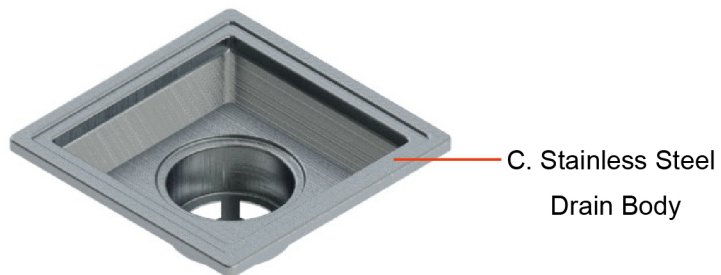

Product Characters :

1. Noise reduced , Qirtight & Beetle stopped , Multi - Function Check - sealing design.
2. Made of SUS 304 Stainless Steel and Plastic for long operating life.

EMBEDDED FLOOR DRAIN

Steel Stainless

0306-10-79S1
152x152mm

0306-29-79S1
200x200 mm

0306-54-79S1
525x125mm

0306-60-79S1
600x85 mm

FLOOR DRAIN

Gravity Sealing Type

0305-05-79S1
152*152 mm

Product Characters :

1. Noise reduced , Airtight & Beetle stopped , Multi - Function design.
2. Made of SUS 304 Stainless Steel for long operating life.
3. Easy to remove for cleaning.

EMBEDDED FLOOR DRAIN

Steel Stainless

0306-13-79S1
100x100mm