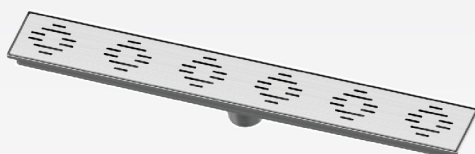

Product Characters :

1. Noise reduced, Qirtight & Beetle stopped, Multi-Function Check-Sealing design.
2. Made of SUS 304 Stainless Steel, Brass and Plastic for long operating life.

FLOOR DRAIN

Gravity Sealing Type

0305-01-79S1
200x100mm

0305-02-79S1
152x152mm

0305-03-79S1
100x100mm

0305-04-79S1
100x100mm

FLOOR DRAIN

Steel Stainless

0305-07-79S1
300x100mm

0305-18-79S1
200*100 mm

0305-19-79S1
100*100 mm

0305-20-79S1
200*100 mm

0305-21-79S1
100x100mm

0305-22-79S1
300*100 mm

FLOOR DRAIN

Steel Stainless

0305-28-79S1
200*200 mm

0305-30-79S1
300*80 mm

0305-51-79S1
500*100 mm

0305-53-79S1
500*100 mm

0305-59-79S1
600*80 mm

0305-90-79S1
900*80 mm

FLOOR DRAIN

Gravity Sealing Type

Maintenance :

1. To clean the grid : please take out the plastic grid and put it back after it is cleaned.
2. To clean the core: please take out the plastic grid and then pull out the core. After clean it, put the core and the plastic back.