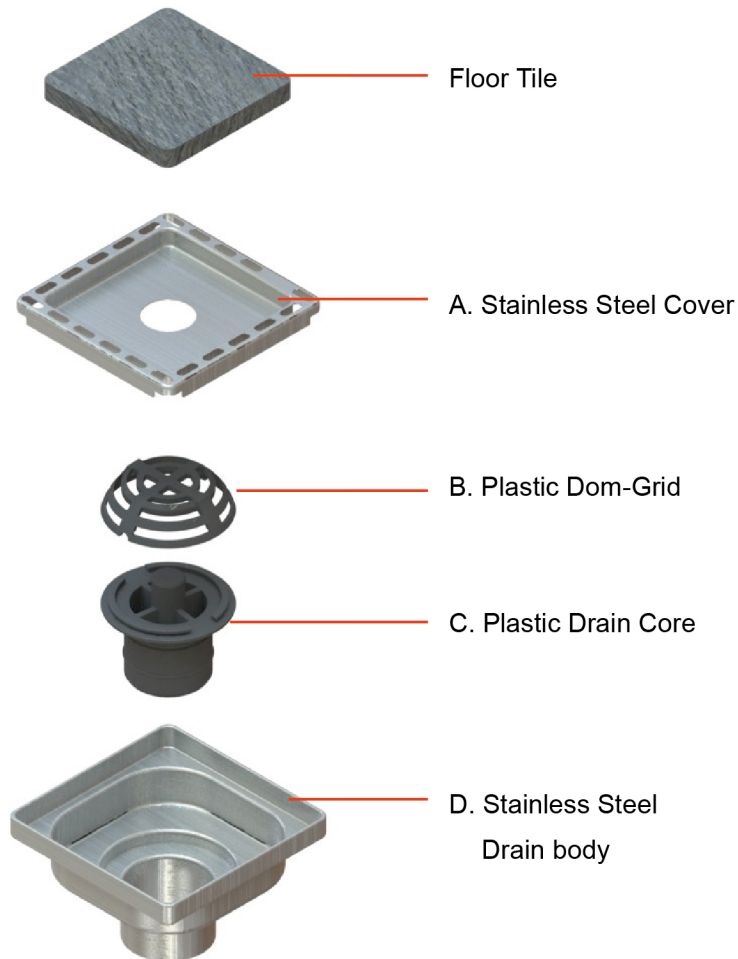

Product Characters :

1. Noise reduced, Qirtight & Beetle stopped, Multi-Function Check-Sealing design.
2. Made of SUS 304 Stainless Steel, Brass and Plastic for long operating life.

FLOOR DRAIN

Gravity Sealing Type

Product Characters :

1. Noise reduced , Qirtight & Beetle stopped , Multi - Function Check - sealing design.
2. Made of SUS 304 Stainless Steel and Plastic for long operating life.

FLOOR DRAIN

Steel Stainless

0305-51-79S1
500*100 mm

0305-53-79S1
500*100 mm

0305-59-79S1
600*80 mm

0305-90-79S1
900*80 mm

FLOOR DRAIN

Gravity Sealing Type

Maintenance :

1. To clean the grid : please take out the plastic grid and put it back after it is cleaned.
2. To clean the core: please take out the plastic grid and then pull out the core. After clean it, put the core and the plastic back.

Product Characters :

1. Noise reduced , Qirtight & Beetle stopped , Multi - Function Check - sealing design.
2. Made of SUS 304 Stainless Steel and Plastic for long operating life.

EMBEDDED FLOOR DRAIN

Steel Stainless