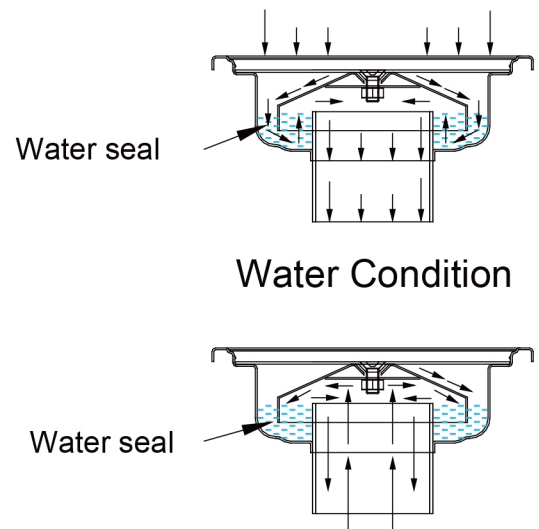

0306-10-79S1
152x152mm

0306-29-79S1
200x200 mm

0306-54-79S1
525x125mm

0306-60-79S1
600x85 mm

FLOOR DRAIN

Gravity Sealing Type

0305-05-79S1
152*152 mm

Product Characters :

1. Noise reduced , Airtight & Beetle stopped , Multi - Function design.
2. Made of SUS 304 Stainless Steel for long operating life.
3. Easy to remove for cleaning.

EMBEDDED FLOOR DRAIN

Steel Stainless

0306-13-79S1
100x100mm

PUBLIC FLOOR DRAIN

Steel Stainless

0307-27-79S1
150x150mm

Product Characters :

1. 90mm drainage size could drain out water quickly.
2. Made of SUS 304 Stainless Steel for long operating life.
3. 4.0mm thickness Stainless Steel Cover would not be deformed easily.