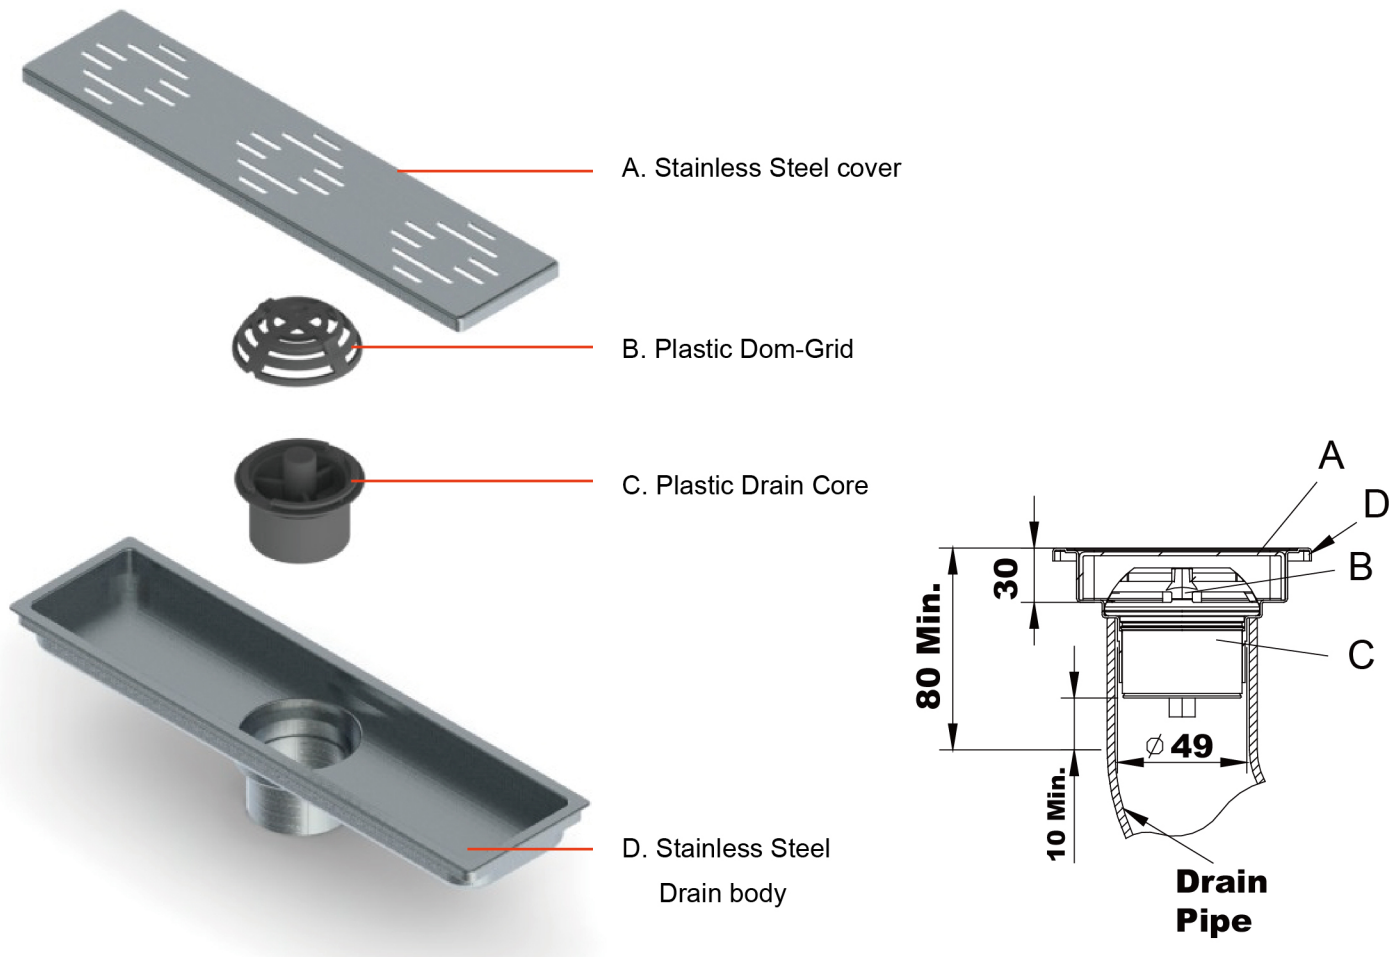

Product Characters :

1. Noise reduced, Qirtight & Beetle stopped, Multi-Function Check-Sealing design.
2. Made of SUS 304 Stainless Steel, Brass and Plastic for long operating life.

FLOOR DRAIN

Brass

0303-61-79CP
100*100mm

0303-62-79CP
100*100mm

0303-64-79CP
100*100mm

0303-71-79AB
100*100mm

FLOOR DRAIN

Gravity Sealing Type

0305-05-79S1
152*152 mm

Maintenance :

1. To clean the grid : please take out the plastic grid and put it back after it is cleaned.
2. To clean the core: please take out the plastic grid and then pull out the core. After clean it, put the core and the plastic grid back.

Product Characters :

1. Noise reduced, Qirtight & Beetle stopped, Multi-Function Check-Sealing design.
2. Made of SUS 304 Stainless Steel, Brass and Plastic for long operating life.

FLOOR DRAIN

Gravity Sealing Type

Product Characters :

1. Noise reduced , Qirtight & Beetle stopped , Multi - Function Check - sealing design.
2. Made of SUS 304 Stainless Steel and Plastic for long operating life.

FLOOR DRAIN

Steel Stainless