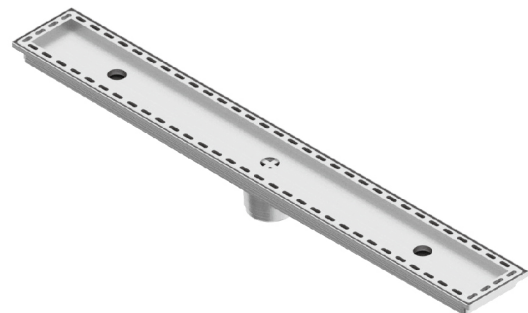

0306-54-79S1
525x125mm

0306-60-79S1
600x85 mm