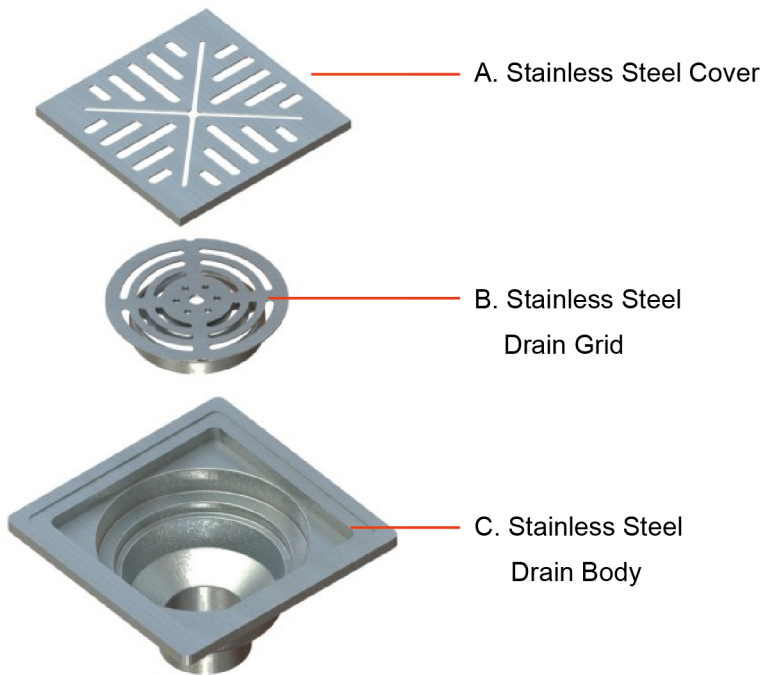

Product Characters :

1. Noise reduced , Qirtight & Beetle stopped , Multi - Function Check - sealing design.
2. Made of SUS 304 Stainless Steel and Plastic for long operating life.

EMBEDDED FLOOR DRAIN

Steel Stainless

0306-10-79S1
152x152mm

0306-29-79S1
200x200 mm

0306-54-79S1
525x125mm

0306-60-79S1
600x85 mm

FLOOR DRAIN

Gravity Sealing Type

0305-05-79S1
152*152 mm

Product Characters :

1. Noise reduced , Airtight & Beetle stopped , Multi - Function design.
2. Made of SUS 304 Stainless Steel for long operating life.
3. Easy to remove for cleaning.

EMBEDDED FLOOR DRAIN

Steel Stainless

0306-13-79S1
100x100mm