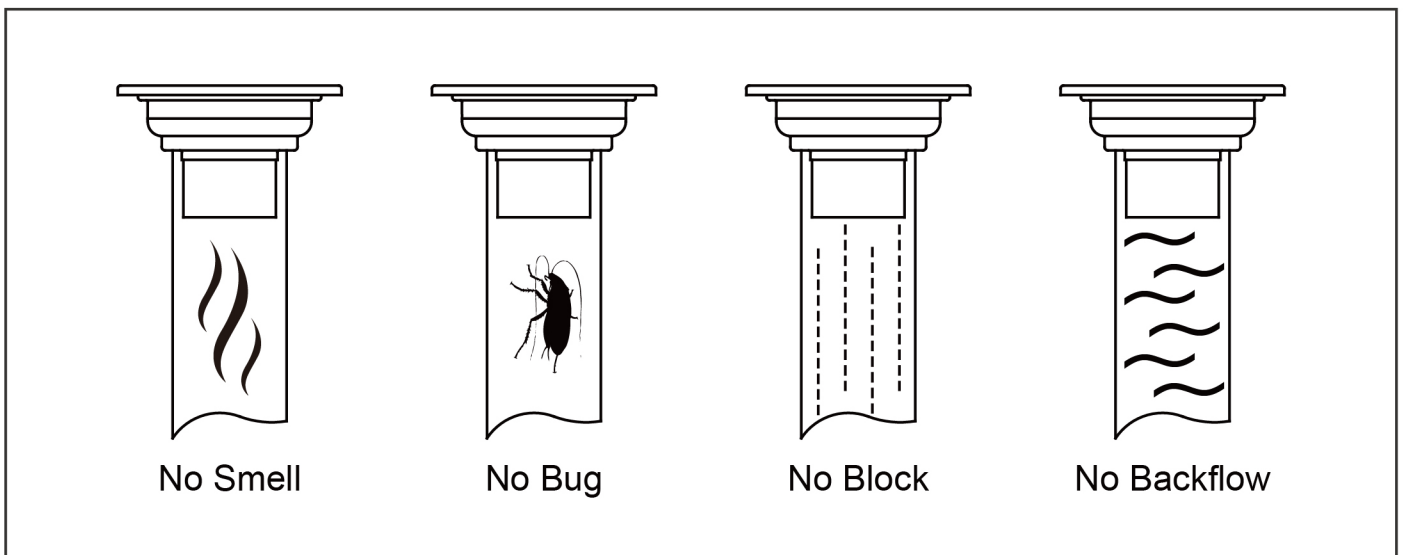

JUS^STIME

FLOOR DRAIN

Advantage of JUSTIME Floor Drain

- 1.High Flow Rate : Flow rate Increases as water volume increase.
- 2.Anti Clogging : Unique strainer, preventing hair and foreign objects.
- 3.Anti Odor : Patented strainer,preventing odocinsects,bacicward water flow.
- 4.Removal Parts Easy installation,removal,cleaning.
- 5.Secured Sealing : Products are made io perfectly it the floor and underground pipe.
- 6.Secured Use : No sharp edges,preventing harms.

Disadvantages of Traditional Floor Drain

1. Low on water removing rate.
2. Easy clogging with hair and foreign objects.
3. Water often flow backward,polluting environment.
4. Short life cycle, easy to corrode.

FLOOR DRAIN

Gravity Sealing Type

Maintenance :

1. To clean the grid : please take out the plastic grid and put it back after it is cleaned.
2. To clean the core: please take out the plastic grid and then pull out the core. After clean it, put the core and the plastic grid back.