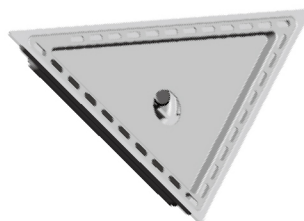

0306-29-79S1
200x200 mm