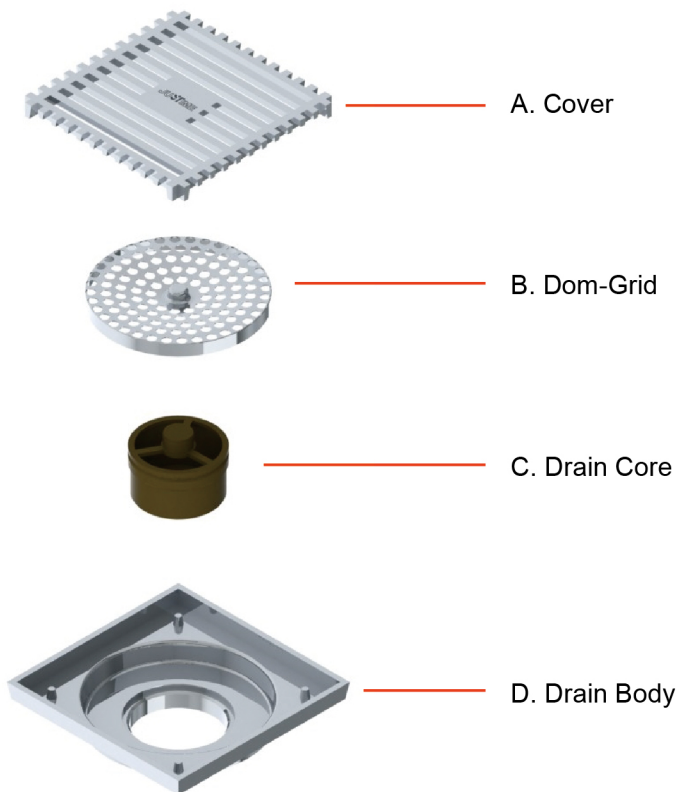

JUS^STIME

FLOOR DRAIN

Advantage of JUSTIME Floor Drain

- 1.High Flow Rate : Flow rate Increases as water volume increase.
- 2.Anti Clogging : Unique strainer, preventing hair and foreign objects.
- 3.Anti Odor : Patented strainer,preventing odocinsects,bacicward water flow.
- 4.Removal Parts Easy installation,removal,cleaning.
- 5.Secured Sealing : Products are made io perfectly it the floor and underground pipe.
- 6.Secured Use : No sharp edges,preventing harms.

FLOOR DRAIN

Gravity Sealing Type

Maintenance :

1. To clean the grid : please take out the plastic grid and put it back after it is cleaned.
2. To clean the core: please take out the plastic grid and then pull out the core. After clean it, put the core and the plastic grid back.

Product Characters :

1. Noise reduced, Qirtight & Beetle stopped, Multi-Function Check-Sealing design.
2. Made of SUS 304 Stainless Steel, Brass and Plastic for long operating life.

FLOOR DRAIN

Brass

0303-61-79CP
100*100mm

Product Characters :

1. Noise reduced, Qirtight & Beetle stopped, Multi-Function Check-Sealing design.
2. Made of SUS 304 Stainless Steel, Brass and Plastic for long operating life.

FLOOR DRAIN

Gravity Sealing Type