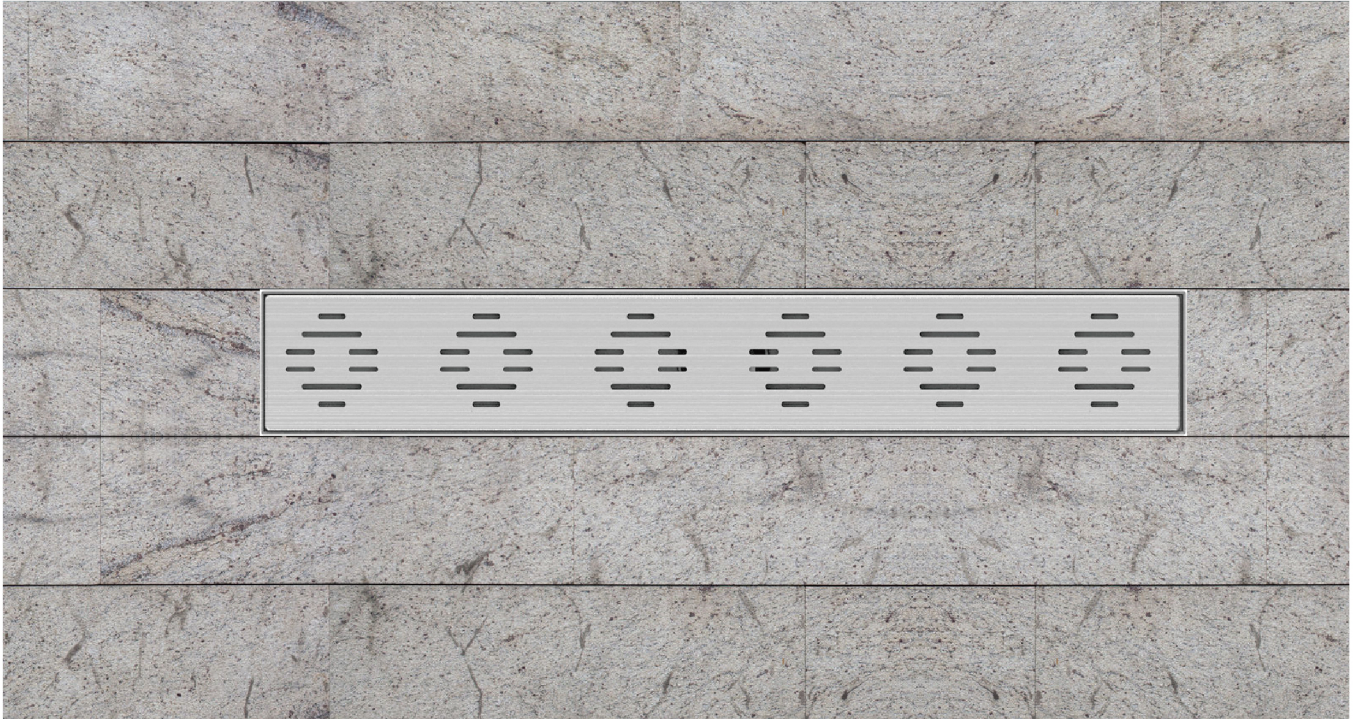

FLOOR DRAIN

Steel Stainless

0305-01-79S1
200x100mm