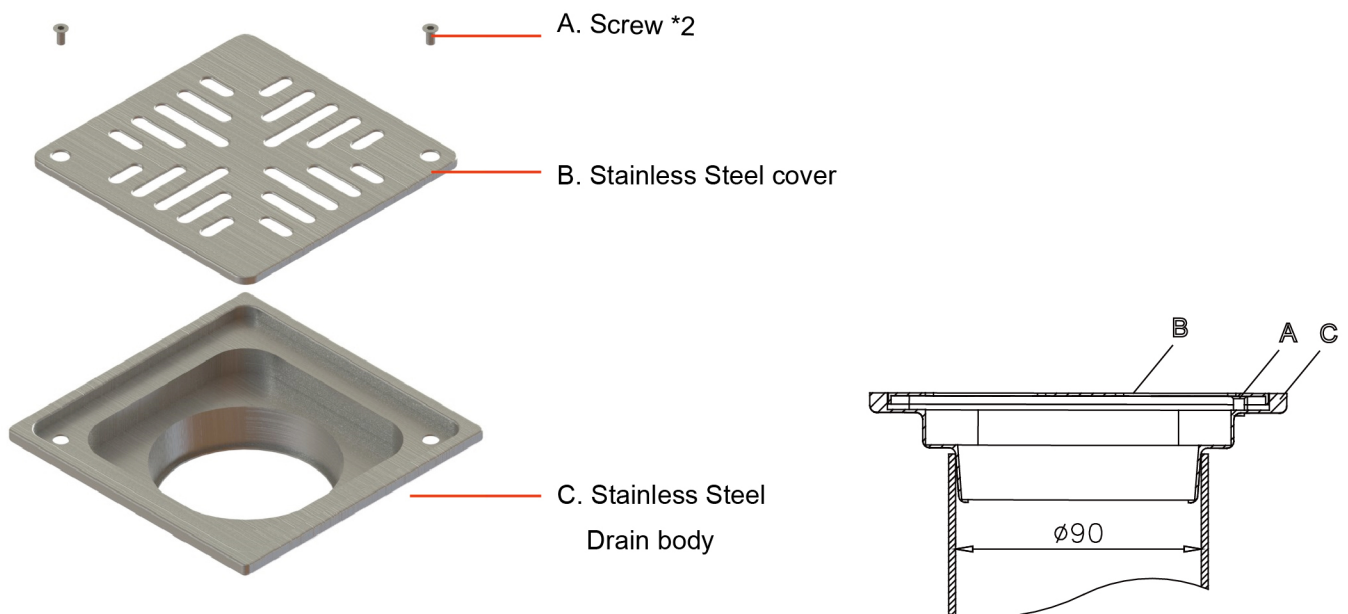

1. Noise reduced , Airtight & Beetle stopped , Multi - Function design.
2. Made of SUS 304 Stainless Steel for long operating life.
3. Easy to remove for cleaning.

EMBEDDED FLOOR DRAIN

Steel Stainless

0306-13-79S1
100x100mm

PUBLIC FLOOR DRAIN

Steel Stainless

0307-27-79S1
150x150mm

Product Characters :

1. 90mm drainage size could drain out water quickly.
2. Made of SUS 304 Stainless Steel for long operating life.
3. 4.0mm thickness Stainless Steel Cover would not be deformed easily.