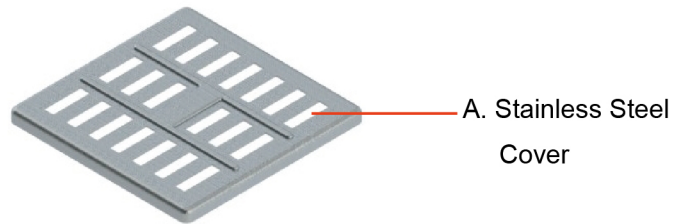

EMBEDDED FLOOR DRAIN

Steel Stainless

0306-13-79S1
100x100mm