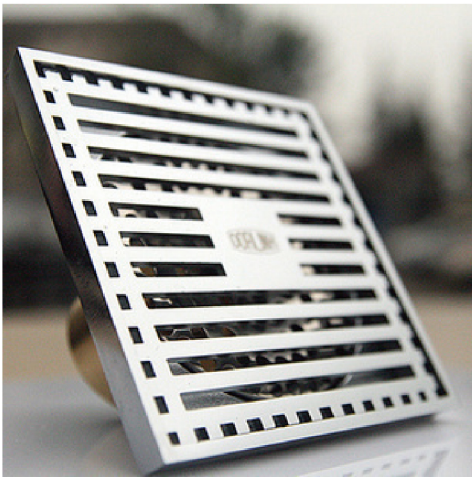

FLOOR DRAIN

Gravity Sealing Type

Maintenance :

1. To clean the grid : please take out the plastic grid and put it back after it is cleaned.
2. To clean the core: please take out the plastic grid and then pull out the core. After clean it, put the core and the plastic grid back.

Product Characters :

1. Noise reduced, Qirtight & Beetle stopped, Multi-Function Check-Sealing design.
2. Made of SUS 304 Stainless Steel, Brass and Plastic for long operating life.

FLOOR DRAIN

Brass

0303-61-79CP
100*100mm

Product Characters :

1. Noise reduced, Qirtight & Beetle stopped, Multi-Function Check-Sealing design.
2. Made of SUS 304 Stainless Steel, Brass and Plastic for long operating life.

FLOOR DRAIN

Gravity Sealing Type

Product Characters :

1. Noise reduced , Qirtight & Beetle stopped , Multi - Function Check - sealing design.
2. Made of SUS 304 Stainless Steel and Plastic for long operating life.

FLOOR DRAIN

Steel Stainless