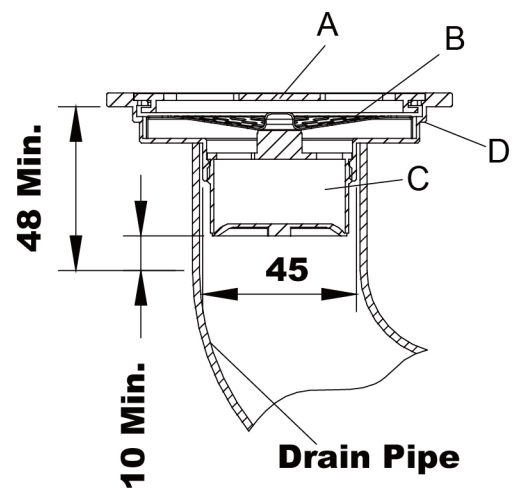

FLOOR DRAIN

Gravity Sealing Type

Maintenance :

1. To clean the grid : please take out the plastic grid and put it back after it is cleaned.
2. To clean the core: please take out the plastic grid and then pull out the core. After clean it, put the core and the plastic grid back.

Product Characters :

1. Noise reduced, Qirtight & Beetle stopped, Multi-Function Check-Sealing design.
2. Made of SUS 304 Stainless Steel, Brass and Plastic for long operating life.