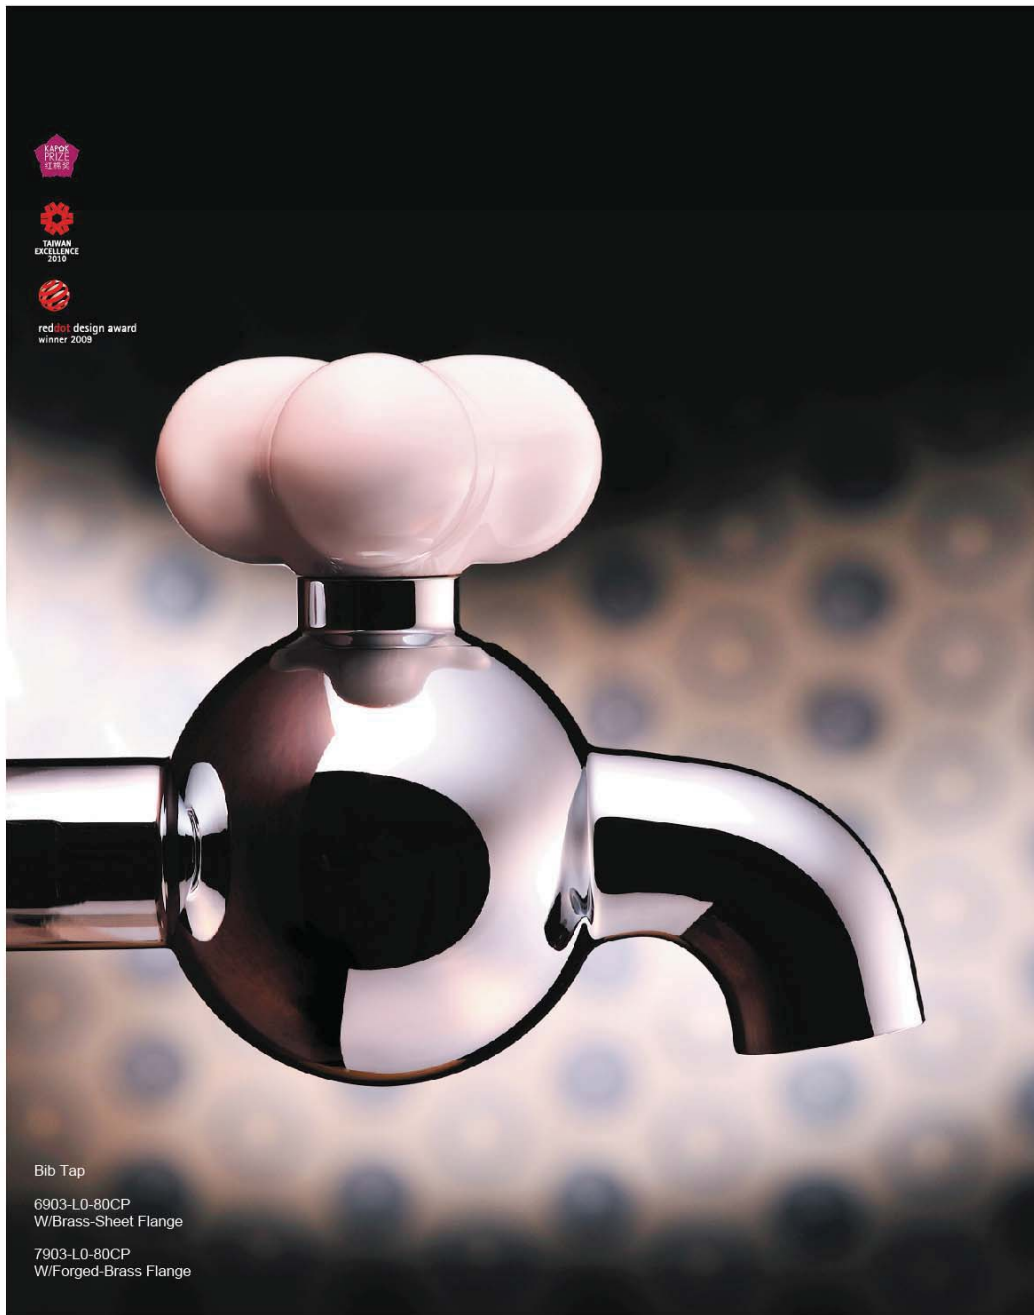

6875-WS-82CP
Sprayer
W/120 cm Hose
& Wall Bracket(Brass)

6875-Y6-80CP
Angle Stop G1/2
W/Filter

6875-WS-81CP
Sprayer
W/120 cm Hose
& Wall Bracket(Plastic)

6875-YC-80CP
Angle Valve W/Holder

6875-9Q-81CP
Sprayer
W/120 cm Hose