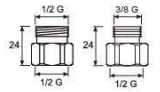

6874-BZ-80CR
Connector W/Filter 1/2G x 1/2G
6874-BW-80CR
Connector 3/8G x 1/2G