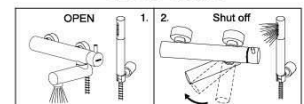

6770-93-80S1
Shower Mixer Body

A

6770-93-81S1
Shower Mixer
W/Hand Shower
W/Hose 150cm
W/Wall Bracket

B

6770-94-81S1
Bath/Shower Mixer
W/Hand Shower
W/Hose 150cm
W/Wall Bracket

Diverter Control

Simple, Elegant & Innovation