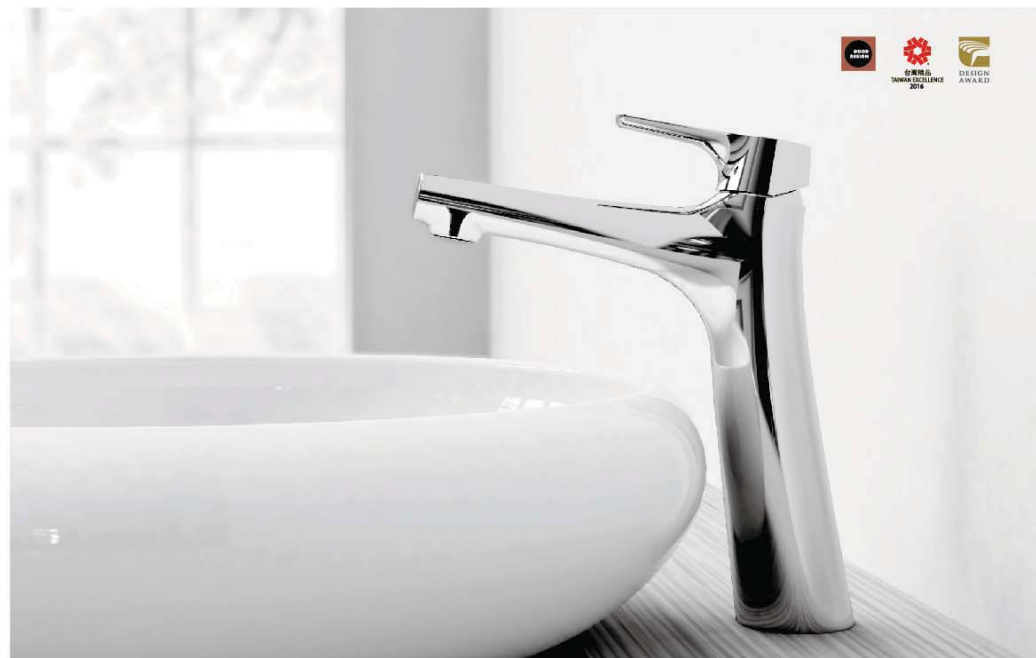

6510-U9-8000
Freestanding Basin
(Artificial Stone)
Ø430*850mm

6926-U9-80CP
Floor-Mounted Basin Mixer

7920-9C-80CP
Adjustable Wall
Bracket

6757-9S-81CP
Hand Shower
W/Hose 150cm

6927 Nature

7927-90-80CP
Basin Faucet