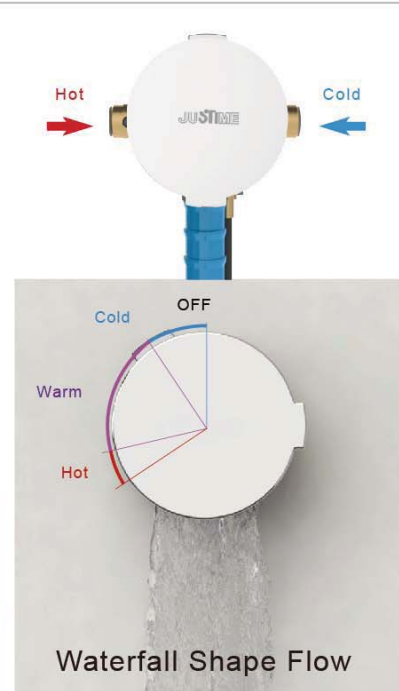

7906-M0-80CP
Two-Handle Bathtub Faucet
Swivel Spout

Modern & Minimalist Styling

6234 Still One

- 6234-K0-80CP
Still One Bath Mixer
W/Pop-Up Waste & Overflow
- 6234-K0-81CP
Still One Bath Mixer
W/Pop-Up Waste & Overflow
& Elbow Connectors
- 6234-K0-82CP
Still One Bath Mixer
W/Pop-Up Waste & Overflow
& Elbow Connectors
& 60cm Braided Hoses