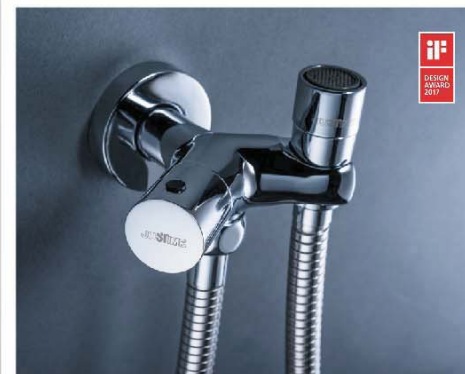

6360-M2-8000
Bathtub(Artificial Stone)
1600*750*560MM

7875-90-80CP
Basin Faucet (251mm Height)

6875-90-80CP
Basin Faucet (176mm Height)

Front Handle: Flow Rate Control
Back Handle: Temperature Control

6875-93-81CP
Shower Mixer
W/Hand Shower
& Hose
& Wall Bracket