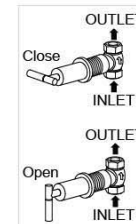

7880-9H-82CP
Two-Handle Valve
(Downward Outlet)

0876-AS-79CP
Showerhead
(Plastic)

0876-9S-79CP
Hand Shower
(Plastic)

6880-VA-80CP
Water Valve
(Cold Only)

6880-VB-80CP
Water Valve
(Hot Only)

3-Way Diverter (Two Inlets)
7880-W3-80CP