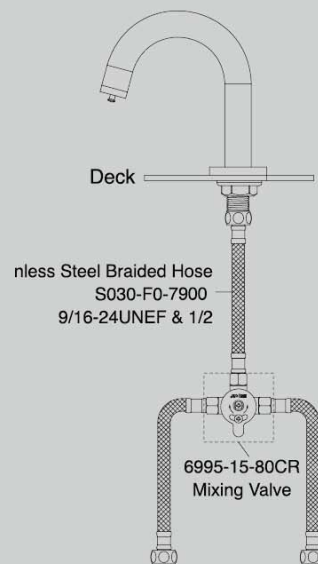

6797-91-80CP
Tip-Touch
Lavatory Faucet W/Mixing Valve

6995-15-81CR
Mixing Valve
W/Braided Hose x3