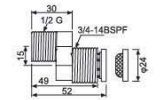

6874-YS-81CR
Adaptor
W/ Connector with Filter