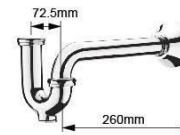

P-Trap W/Cleanout
6119-A3-80CP 1 1/2"
6119-B3-80CP 1 1/4"