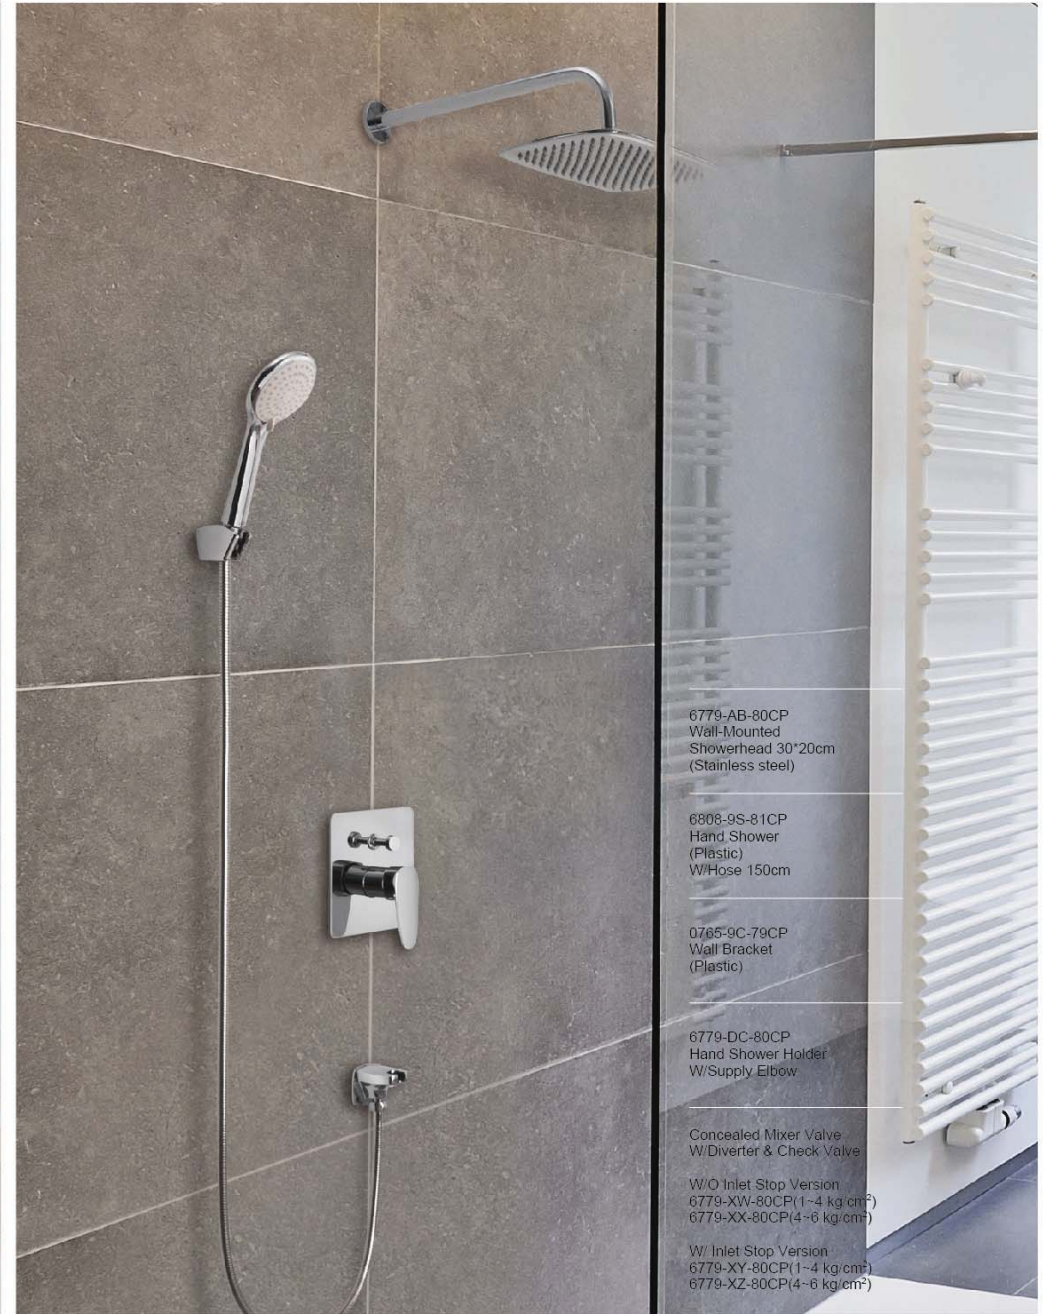

7777-9C-80CP
Adjustable Wall Bracket

CP MA

6777-X4-81CP
Bath/Shower Mixer
W/ Hand Shower
& Hose 150cm
& Wall Bracket

Begin to Experience

6510-TB-8000
Ceramic Basin
470*145mm

7779-90-80CP
Basin Faucet

6779-BF-80CP
Rainshower System
W/Showerhead 22*22cm
(Plastic)
W/Hand Shower
(Plastic)
W/Hose 150cm

台灣精品 2016
TAIWAN EXCELLENCE

6779-94-82CP
Bath/Shower Mixer
W/Hand Shower(Plastic)
W/150cm Hose
W/Wall Bracket(2pcs)
(Plastic)

6779-AB-80CP
Wall-Mounted
Showerhead 30*20cm
(Stainless steel)

6808-9S-81CP
Hand Shower
(Plastic)
W/Hose 150cm