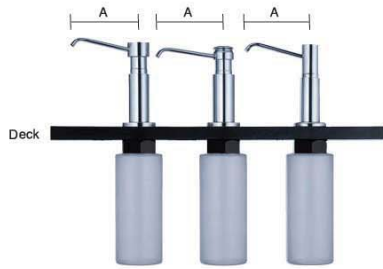

Plumbing Fittings

50mm Max.

Sink Accessory

Deck-Mounted Soap Dispenser 6759-26-80CP A:81mm 6759-26-81CP A:163mm	Deck-Mounted Soap Dispenser 6803-26-80CP A:81mm 6803-26-81CP A:163mm	Deck-Mounted Soap Dispenser 6880-26-80CP A:81mm 6880-26-81CP A:163mm

Bath Spout

Connector

Diverter