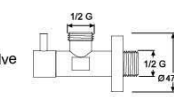

6874-Z5-80CP
Angle Stop W/Handle
W/90 Degree Control Valve