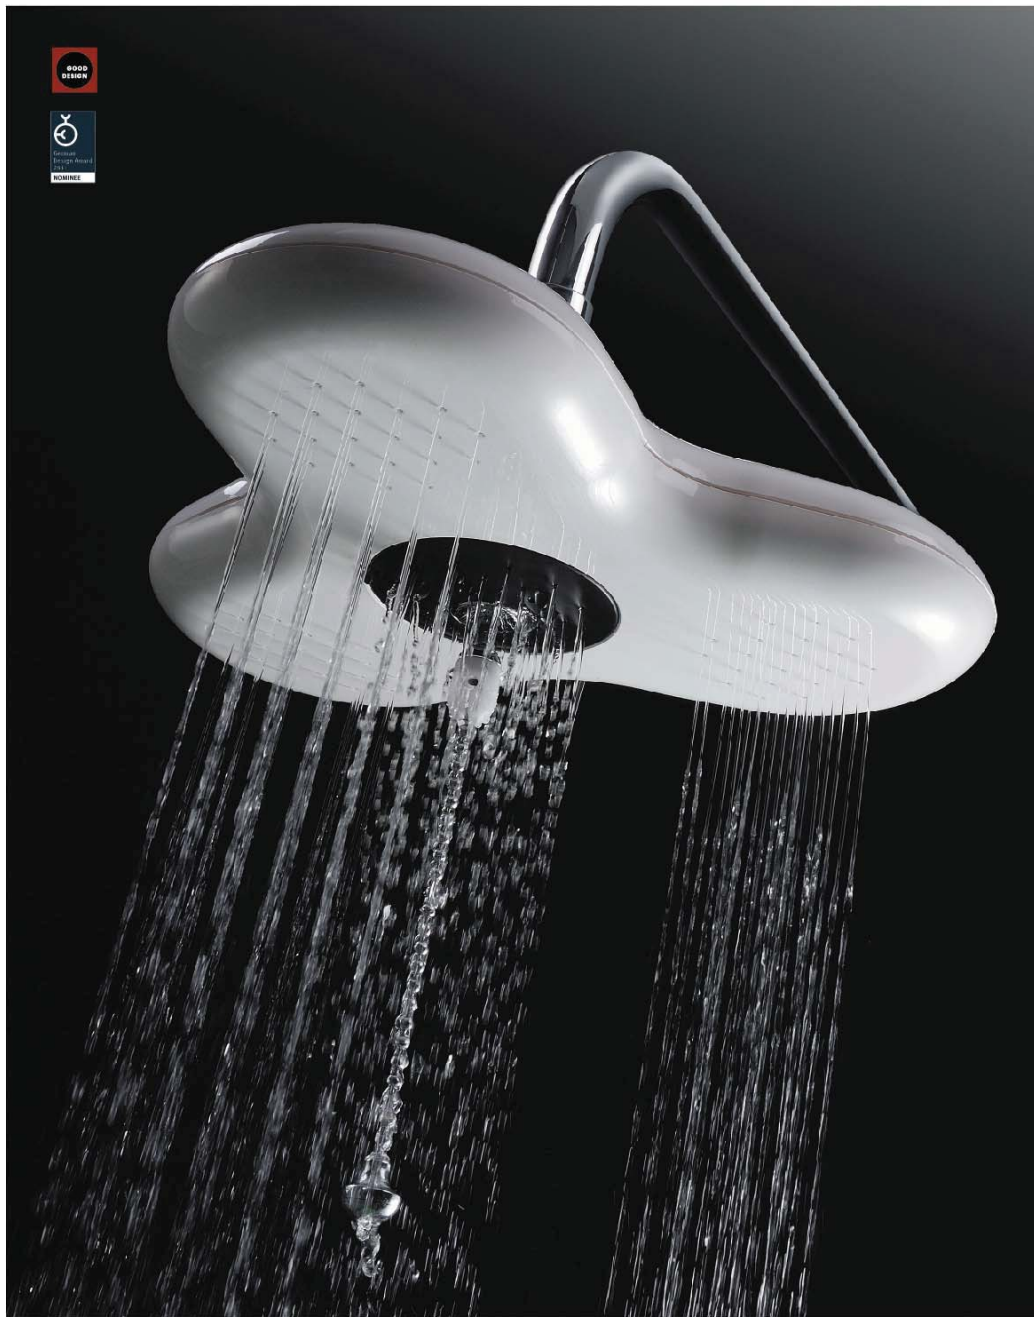

GOOD DESIGN
AWARD 2010
2010年度グッドデザイン賞