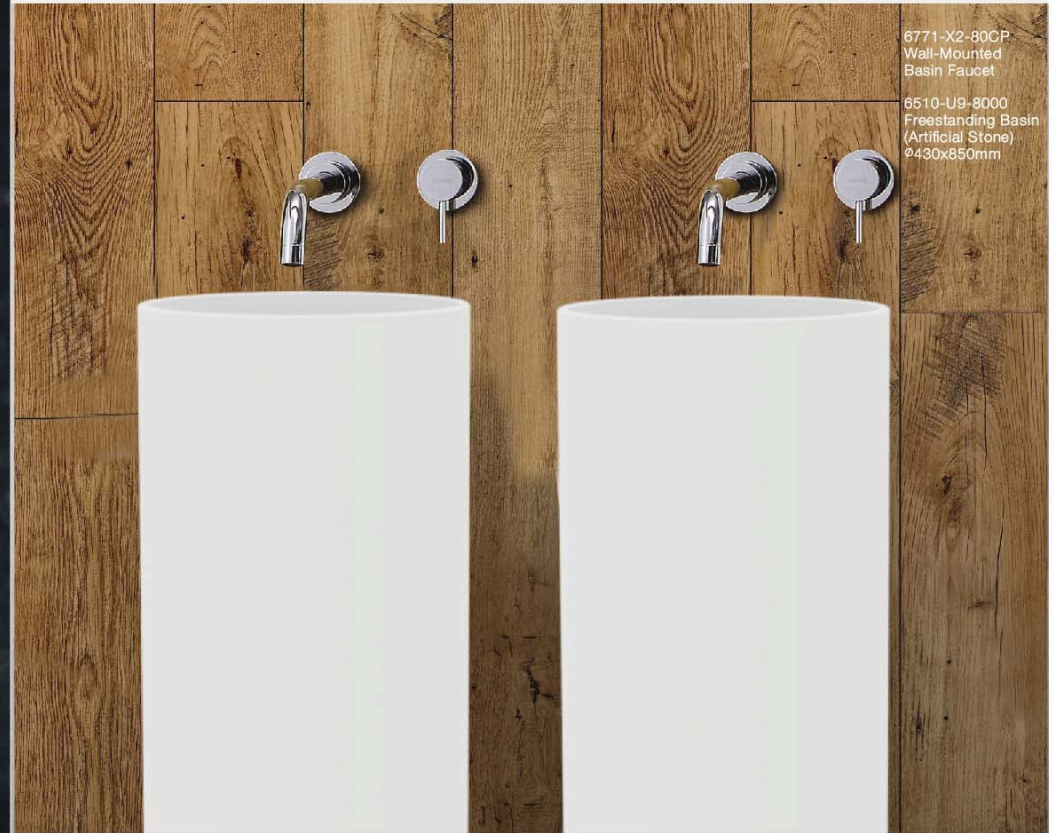

6771-97-82CP
Kitchen Faucet
W/Sprayer
Swivel Spout

6771-X2-80CP
Wall-Mounted
Basin Faucet

6510-U9-8000
Freestanding Basin
(Artificial Stone)
ø430x850mm