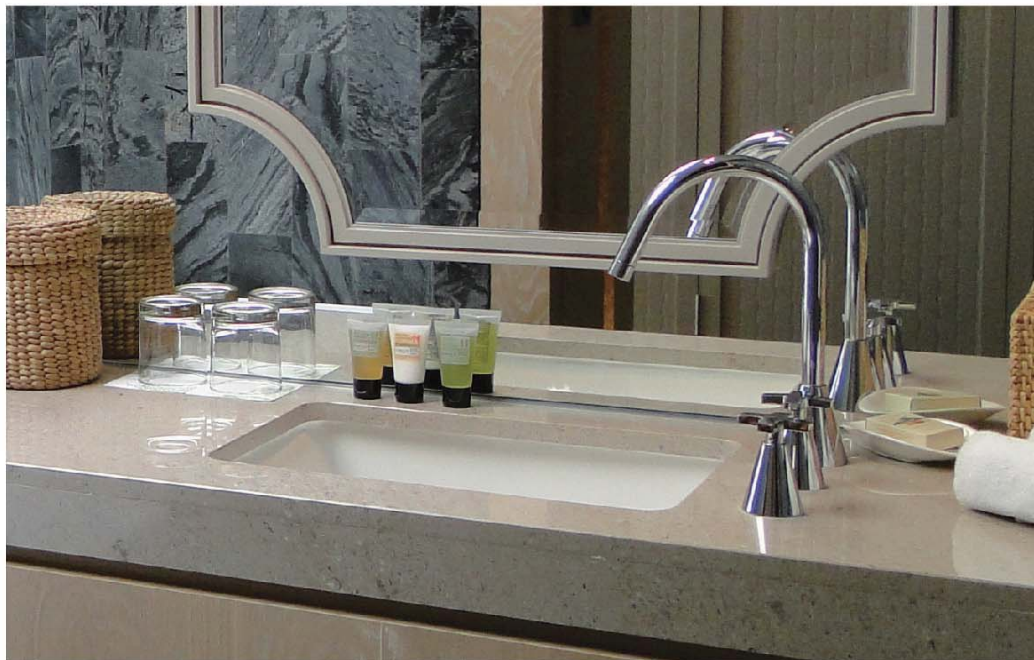

6874-V8-80CP
Single-Handle Wall-Mounted
Basin Faucet(Cold Only)

7874-92-80CP
Two-Handle
Wall-Mounted Basin Faucet

6874-91-80CP
Two-Handle
Widespread Basin Faucet

6874-AB-80CP
Horizontal
Showerhead

6874-AH-80CP
Showerhead