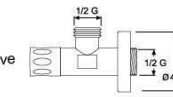

6874-Z4-80CP
Angle Stop
W/90 Degree Control Valve