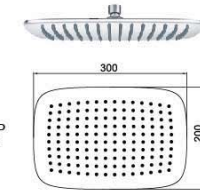

6779 Pan II

7779-90-80CP
Basin Faucet

6779-90-80CP
Basin Faucet

8779-90-80CP
Basin Faucet
W/Push-Button & Tail Tube
W/P-Trap
W/Angle Stops

6779-90-81CP
Basin Faucet
W/Lift Rod

8779-90-81CP
Basin Faucet
W/Lift Rod
W/Pop-up & Tail Tube
W/P-Trap
W/Angle Stops

6779-L3-80CP
Two-Way Bib Tap
1/2G

0808-9S-79CP
Hand Shower
(Plastic)

6779-AC-80CP
Showerhead
(Stainless steel)
30*20 cm

6779-93-81CP
Shower Mixer
W/Hand Shower(Plastic)
W/150cm Hose
W/Wall Bracket(Plastic)