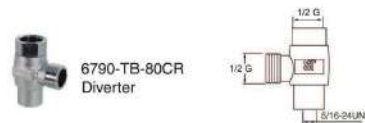

6874-BC-81CP
Extended-type Connector

Diverter

6790-TA-80CR
Diverter

6790-TC-80CR
Diverter

6790-TB-80CR
Diverter

6790-TD-80CR
Diverter

Braided Hose

1/2" x 1/2"
Braided Hose
S030-FF-7900 30cm
S045-FF-7900 45cm
S060-FF-7900 60cm
(Stainless Steel)