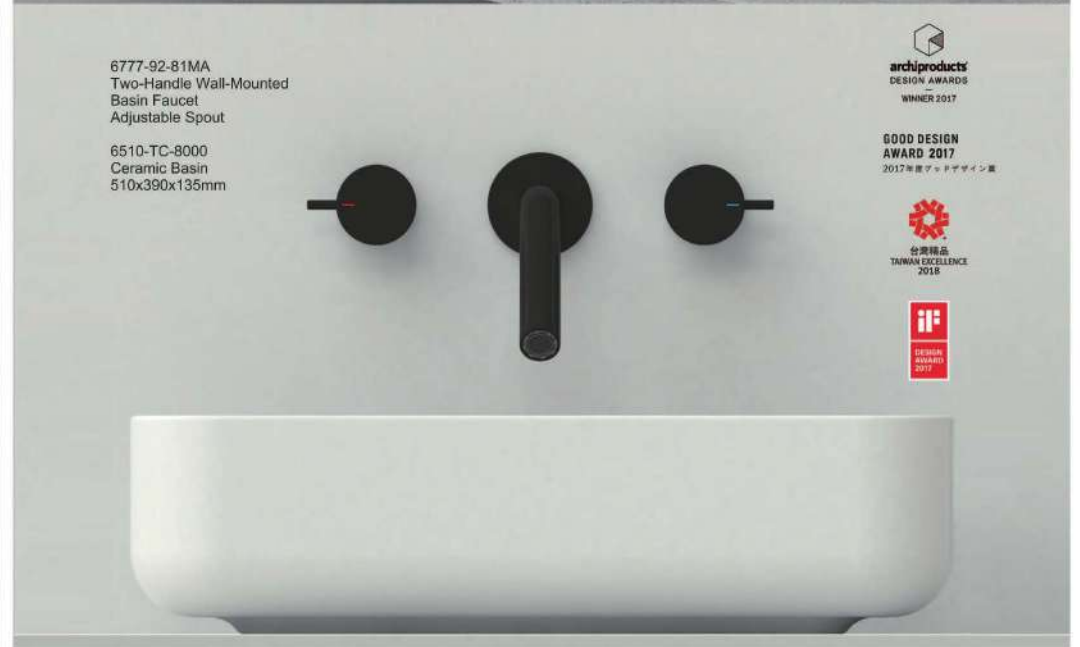

6777-X4-81MA
Bath/Shower Mixer
W/ Hand Shower
& Hose 150cm
& Wall Bracket

6777-X2-80MA
Wall-Mounted Basin Faucet

6510-TC-8000
Ceramic Basin
510x390x135mm

6777-X2-80MA
Wall-Mounted Basin Faucet
Adjustable Spout