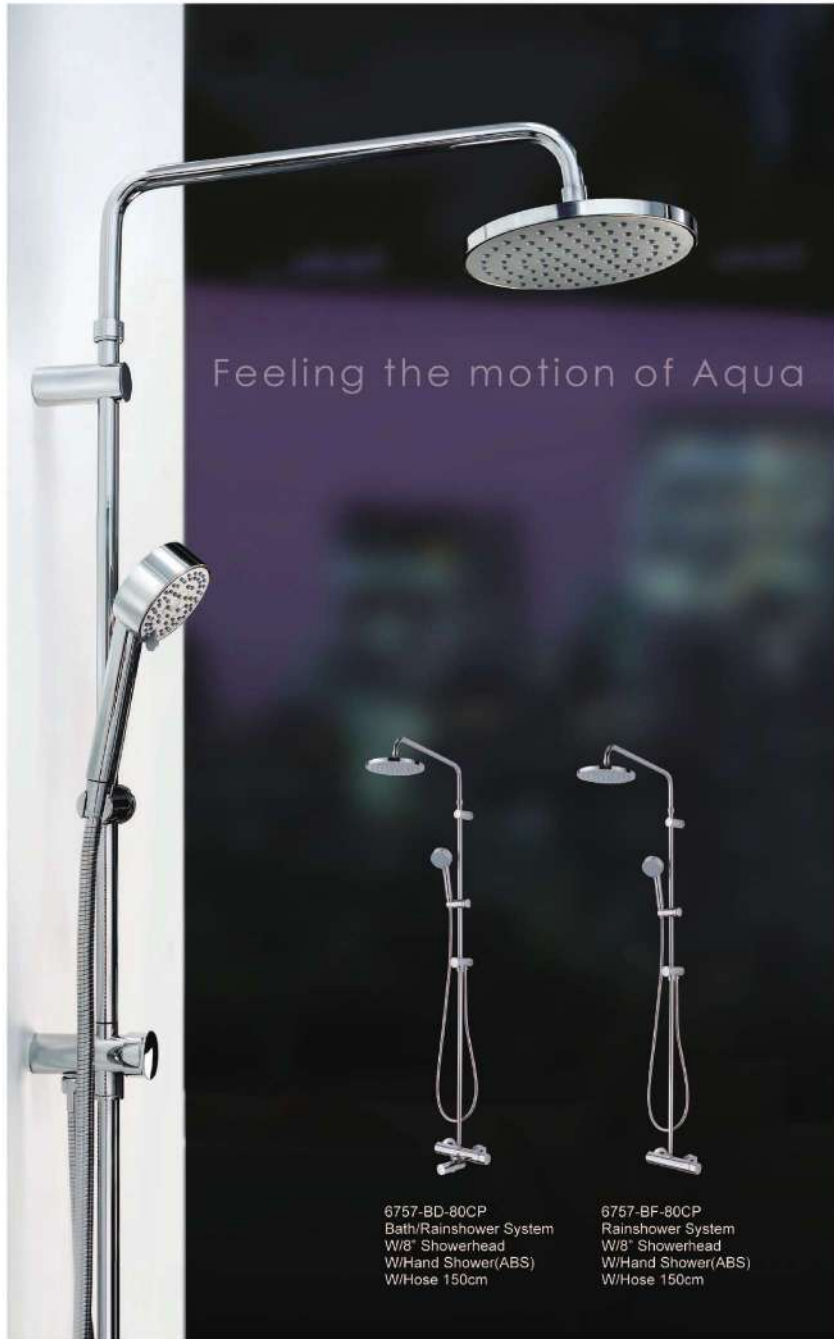

Feeling the motion of Aqua

6757-BD-80CP
Bath/Rainshower System
W/8" Showerhead
W/Hand Shower(ABS)
W/Hose 150cm

6757-BF-80CP
Rainshower System
W/8" Showerhead
W/Hand Shower(ABS)
W/Hose 150cm