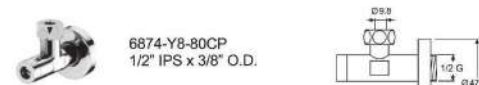

1/2" x 1/2"
S150-FQ-79MA
PVC Hose 150cm
(Black)

Angle Stop

6874-Y0-80CP
M10(F)Outlet

6874-Y7-80CP
1/2" (M)Outlet

6874-Y5-80CP
Angle Stop W/Handle

6874-Y6-80CP
Angle Stop W/Handle

6874-Y8-80CP
1/2" IPS x 3/8" O.D.