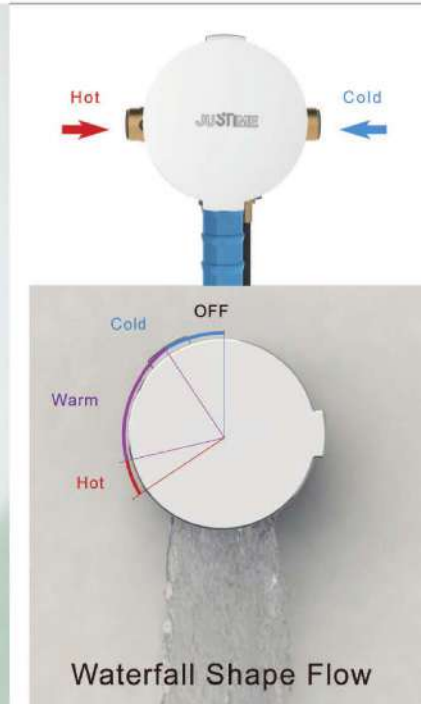

6877-A3-80MA
Showerhead 300mm
(ABS)

6877-B1-80CW
Showerhead
250x190x16mm
(ABS)

Showerhead
(Stainless Steel)
6808-A1-80CP
Φ200*12mm
6808-A2-80CP
Φ250*12mm
6808-A3-80CP
Φ300*12mm

- 6234-K0-80CP
Still One Bath Mixer
W/Pop-Up Waste & Overflow
- 6234-K0-81CP
Still One Bath Mixer
W/Pop-Up Waste & Overflow
& Elbow Connectors
- 6234-K0-82CP
Still One Bath Mixer
W/Pop-Up Waste & Overflow
& Elbow Connectors
& 60cm Braided Hoses