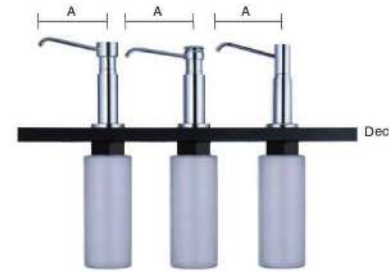

Stainless Steel
6770-26-80S1
Each dispense:1.0cc
Capacity:360ml
A:86mm

Brass
6771-26-80CP
Each dispense:1.0cc
Capacity:360ml
A:86mm

Brass
6703-26-80CP
Each dispense:1.0cc
Capacity:360ml
A:102mm

Brass
6880-26-80CP
Each dispense:1.0cc
Capacity:360ml
A:81mm