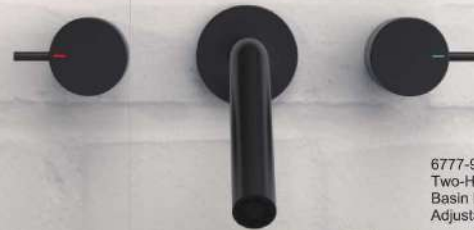

6797-L6-80CP
Hose Bib

*Suggest to always use the proper power supply with batteries

Lucky 7

Pleasant Surprise

7882-76-80MA
Mirror (Ø580mm)

6910-60-80MA
Towel Ring

6777-92-81MA
Two-Handle Wall-Mounted
Basin Faucet
Adjustable Spout