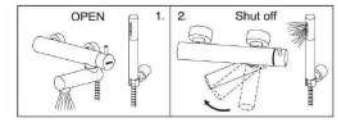

A

B

A

6770-93-81S1
Shower Mixer
W/Hand Shower
W/Hose 150cm
W/Wall Bracket

B

6770-94-81S1
Bath/Shower Mixer
W/Hand Shower
W/Hose 150cm
W/Wall Bracket

Diverter Control

Simple, Elegant & Innovation