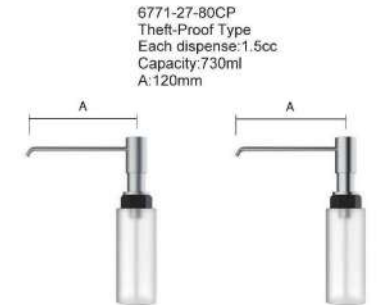

6771-27-80CP
Theft-Proof Type
Each dispense:1.5cc
Capacity:730ml
A:120mm

Stainless Steel
6770-26-81S1
Each dispense:1.0cc
Capacity:360ml
A:176mm

Brass
6771-26-81CP
Each dispense:1.0cc
Capacity:360ml
A:176mm

Bath Spout

6746-B0-80CP
3/4" Brass Diverter Spout
W/3/4" x 1/2" Brass Bushing
W/Hose Connector