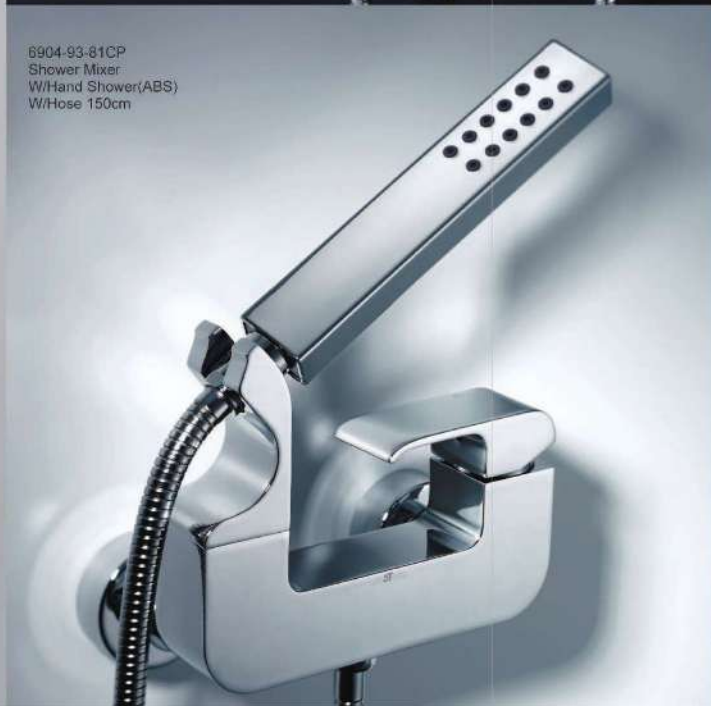

6904-M2-80CP
Two-Handle Bathtub Faucet
W/Hand Shower
W/Diverter

DRAGON

6904-BW-82CP
Bath/Shower Mixer
W/Hand Shower
W/Showerhead 22*22cm
W/Hose 150cm
W/Wall Bracket
3 Way Diverter

6904-94-81CP
Bath/Shower Mixer
W/Wall Bracket
W/Hand Shower(ABS)
W/Hose 150cm
Flow Rate Adjusting Diverter