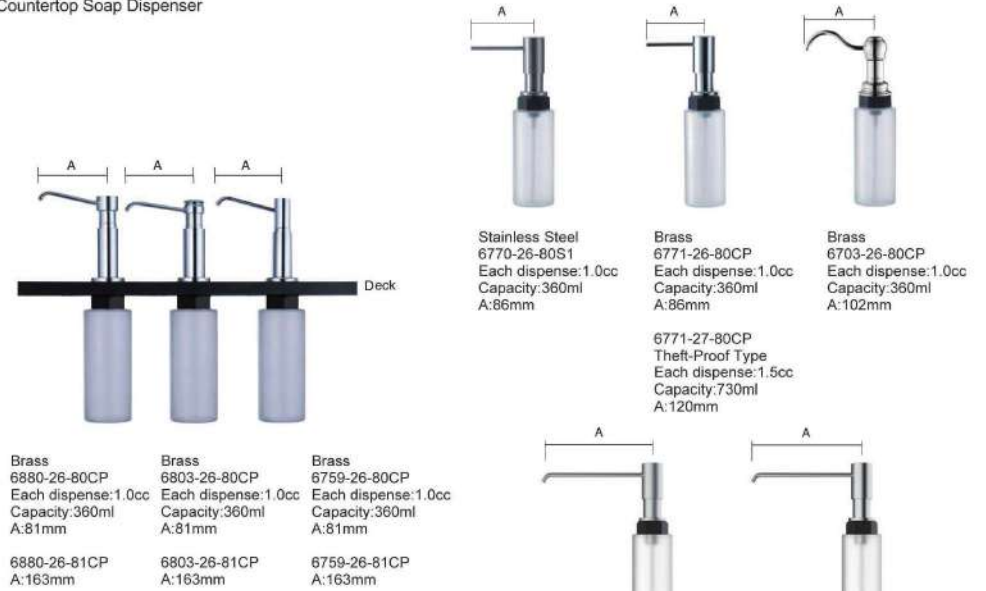

6803-2Q-80CR
Additional Part
of Soap Dispenser
(Connector & Nut)
M24*1.5x3/4-16UN

6771-27-80CP
Theft-Proof Type
Each dispense:1.5cc
Capacity:730ml
A:120mm

Stainless Steel
6770-26-81S1
Each dispense:1.0cc
Capacity:360ml
A:176mm

Brass
6771-26-81CP
Each dispense:1.0cc
Capacity:360ml
A:176mm

Countertop Soap Dispenser