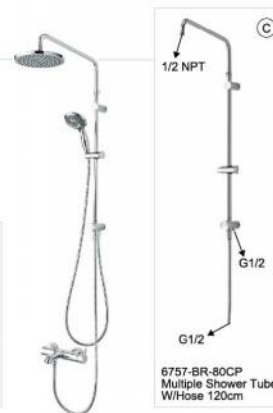

6766-AC-80CP
8" Showerhead

A+B+C=6766-BR-82CP