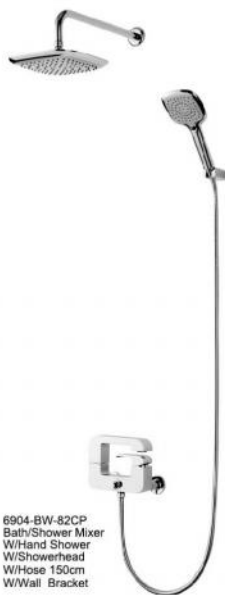

6904-9C-80CP
Wall Bracket

W/O Inlet Stop Version
6904-XM-80CP

W/ Inlet Stop Version
6904-XP-80CP