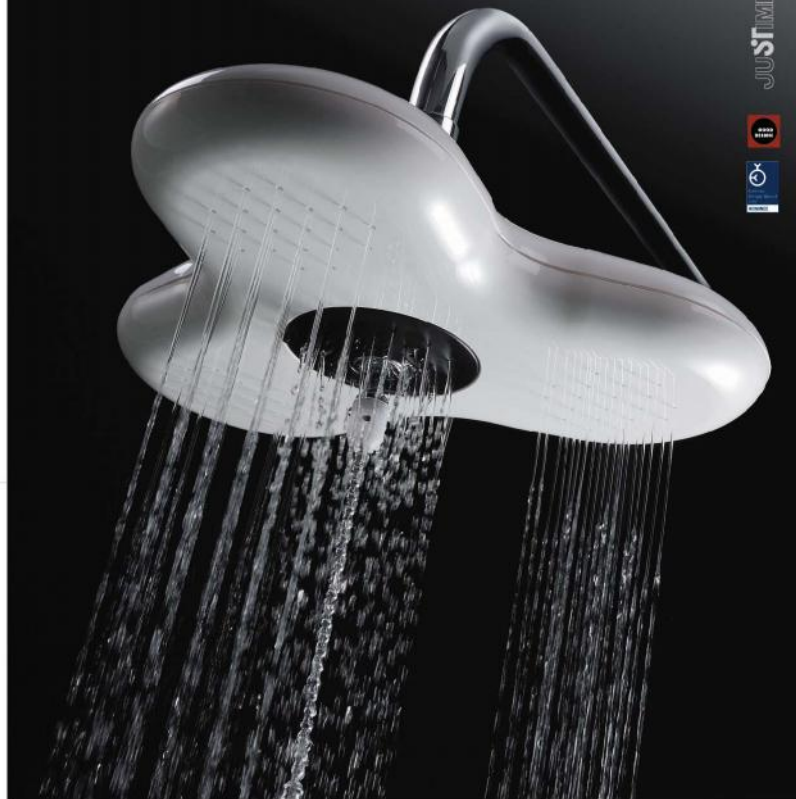

Wall-Mounted
Showerhead
6903-AB-8007

6903-AB-8207
Center Spray
/ Whole Spray

Concealed Mixer Valve
W/ Check Valve

W/O Inlet Stop Version
6903-XM-80CW

W/ Inlet Stop Version
6903-XP-80CW

6920-9V-80CP
Bath Spout

6903-VA-80CP
Water Valve (Cold Only)

6903-VB-80CP
Water Valve (Hot Only)

Three-Handle Valve
6903-Z0-81CP

6903-Z1-81CP

6903-Z2-81CP

6903-Z3-81CP

3-Way Diverter (One Inlet)
6903-WC-80CP

6903-WB-80CP

6903-WB-81CP

6903-WB-82CP

3-Way Diverter (Two Inlets)
6903-W3-80CP

6903-W2-80CP

6903-W2-81CP

6903-W2-82CP

6759-AD-81CP
Wall Supply
W/ Hose 150CM

6903-AC-8007
Showerhead

6903-AS-8007
Ceiling-Mounted
Showerhead