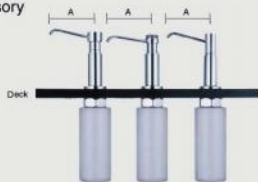

Sink Accessory