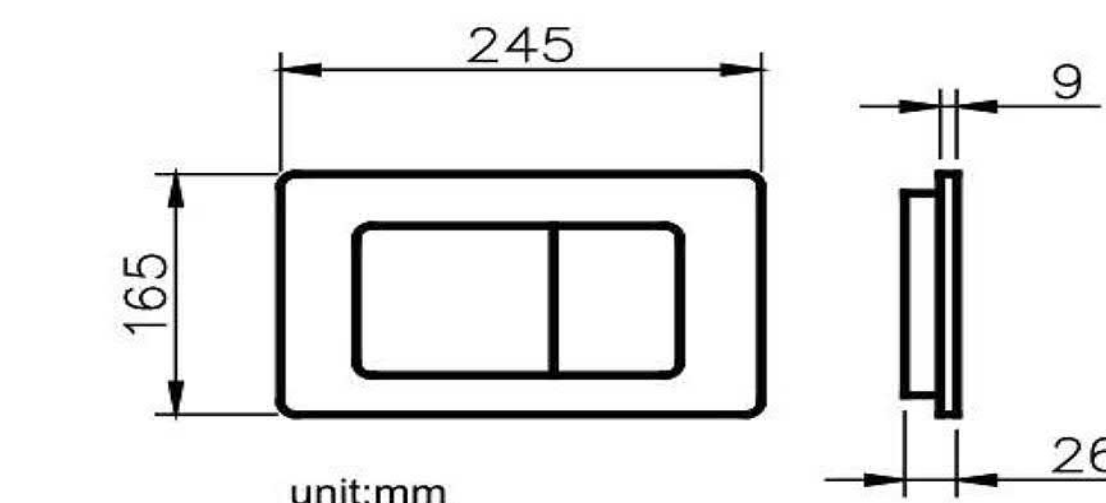

کد : 6373-K1-80PK
رنگ : طلایی