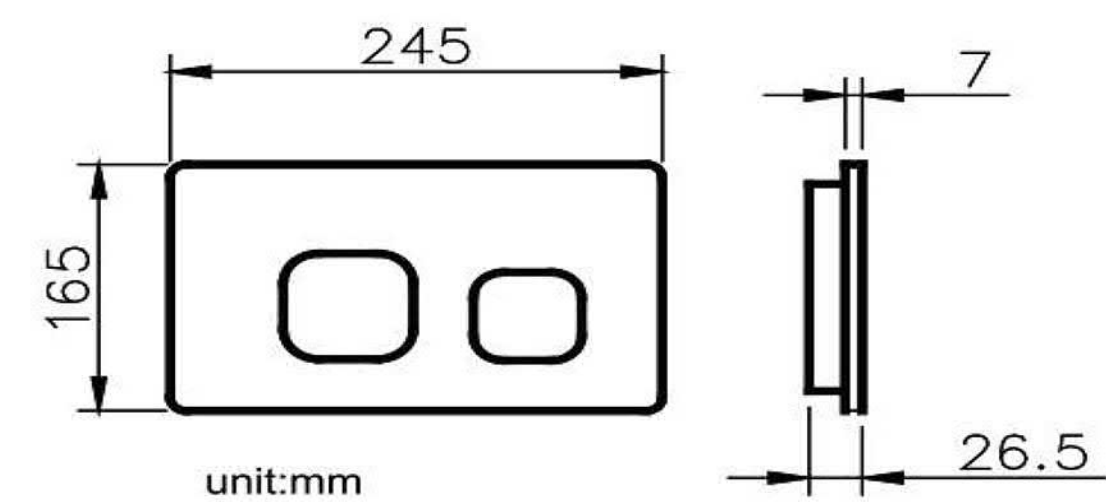

6373-01-8000 Concealed Cistern

Installation dimension	LxWxH(mm)	590x(90-110)x(1140-1260)mm
Water volume adjustment	Full flush	4.5L~6L
	Half flush	3L~4.5L
Actuator Size		245x165mm
Front Push		Matching wall-hung toilet

6373-P3-8000 Concealed Cistern

Installation dimension	LxWxH(mm)	466x80x530mm
Water volume adjustment	Full flush	5.5~6.5L
	Half flush	3~3.5L
Actuator Size		245x165mm
Front Push		Mathing squat toilet

6373-P4-8000 Concealed Cistern

Installation dimension	LxWxH(mm)	467x820x1145mm
Water volume adjustment	Full flush	5.5~6.5L
	Half flush	3~3.5L
Actuator Size		245x165mm
Front Push		Matching wall-hung toilet

کد : 6373-K3-8007
رنگ : سفید شیشه ای