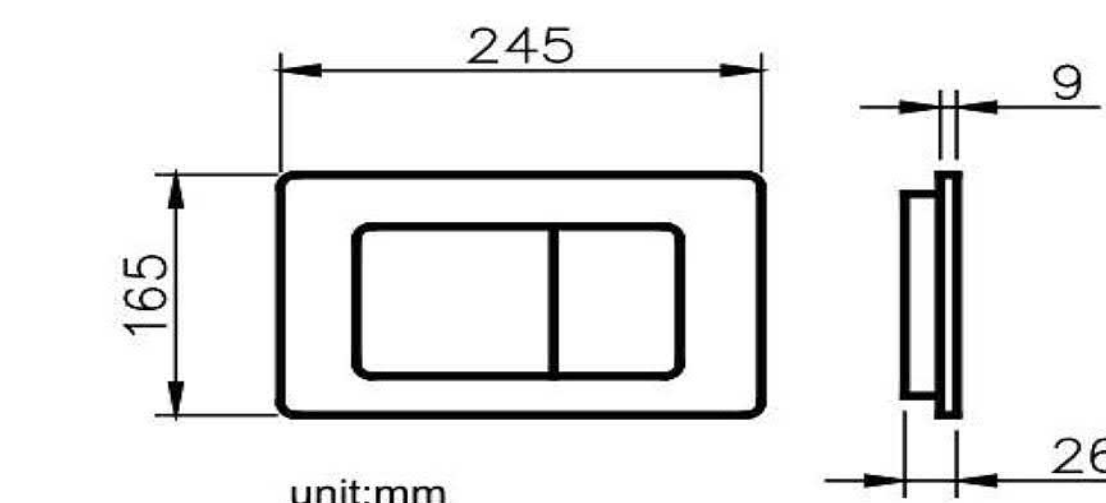

کد : 6373-K1-80SK
رنگ : بژ