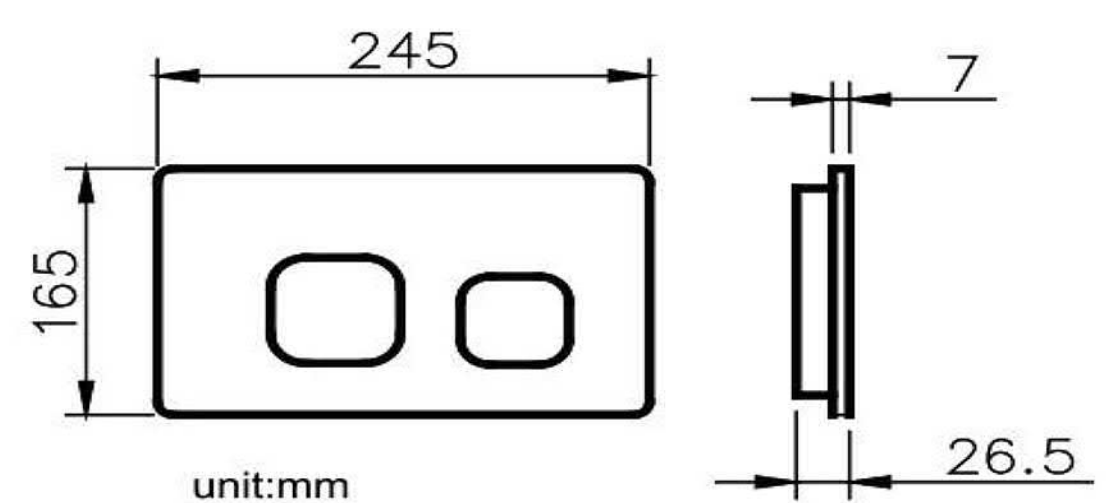

کد : 6373-K2-80PK
رنگ : طلایی

دارای مکانیزم قابل تنظیم حجم آب از ۳ تا ۷/۵ لیتر

نصب و سرویس سریع و آسان

کیفیت و دوام مادام العمر : مکانیزم محصول بیش از یک میلیون مرتبه تست گردیده است.

کارکرد بهینه محصول در بیشترین و کمترین فشار آب (0/1 Bar - 20 Bar)

دارای سیستم آنتی نویز (بدون صدا)