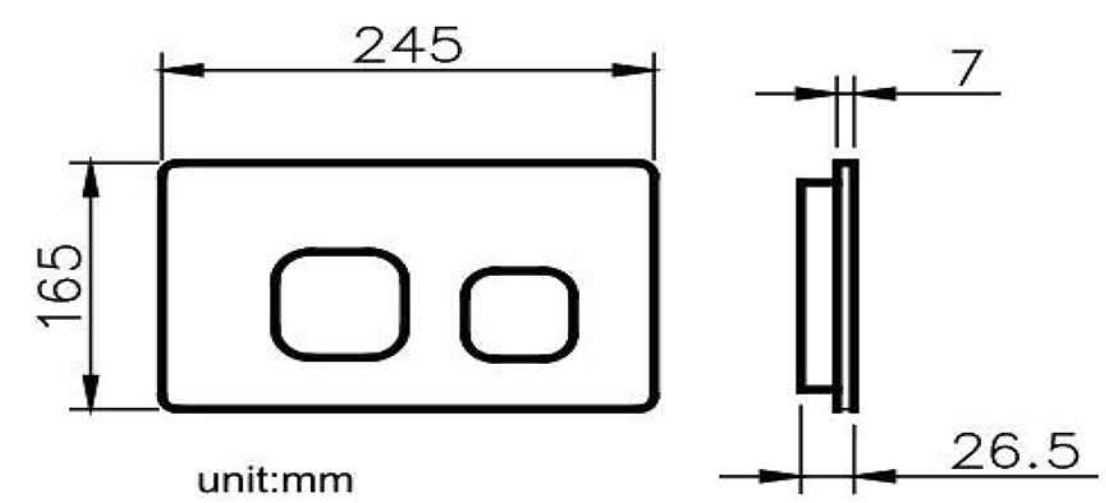

6373-01-8000 Concealed Cistern

Installation dimension	LxWxH(mm)	590x(90-110)x(1140-1260)mm
Water volume adjustment	Full flush	4.5L~6L
	Half flush	3L~4.5L
Actuator Size		245x165mm
Front Push		Matching wall-hung toilet

6373-P3-8000 Concealed Cistern

Installation dimension	LxWxH(mm)	466x80x530mm
Water volume adjustment	Full flush	5.5~6.5L
	Half flush	3~3.5L
Actuator Size		245x165mm
Front Push		Mathing squat toilet

6373-P4-8000 Concealed Cistern

Installation dimension	LxWxH(mm)	467x820x1145mm
Water volume adjustment	Full flush	5.5~6.5L
	Half flush	3~3.5L
Actuator Size		245x165mm
Front Push		Matching wall-hung toilet

کد : 6373-K3-8007
رنگ : سفید شیشه ای