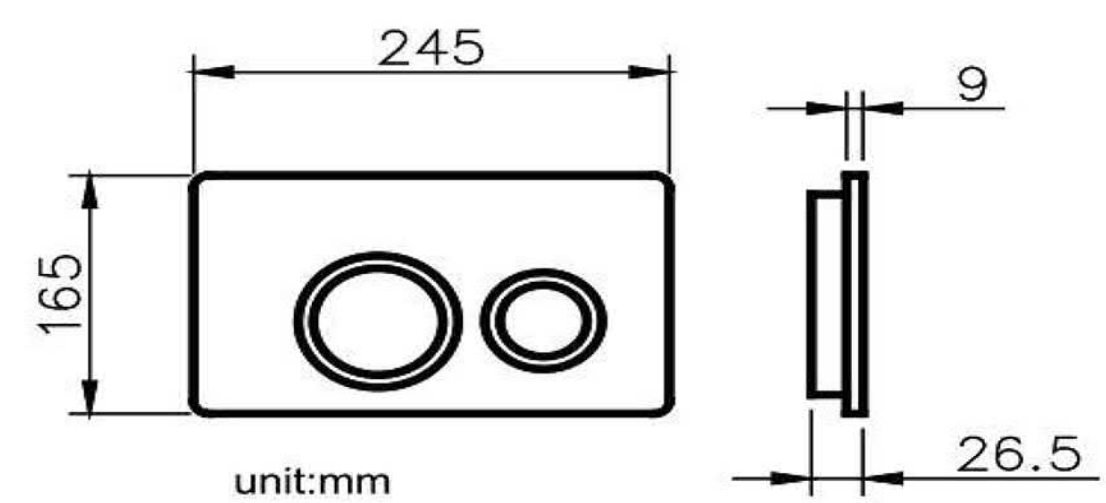

کد : 6373-K2-80CP
رنگ : کروم