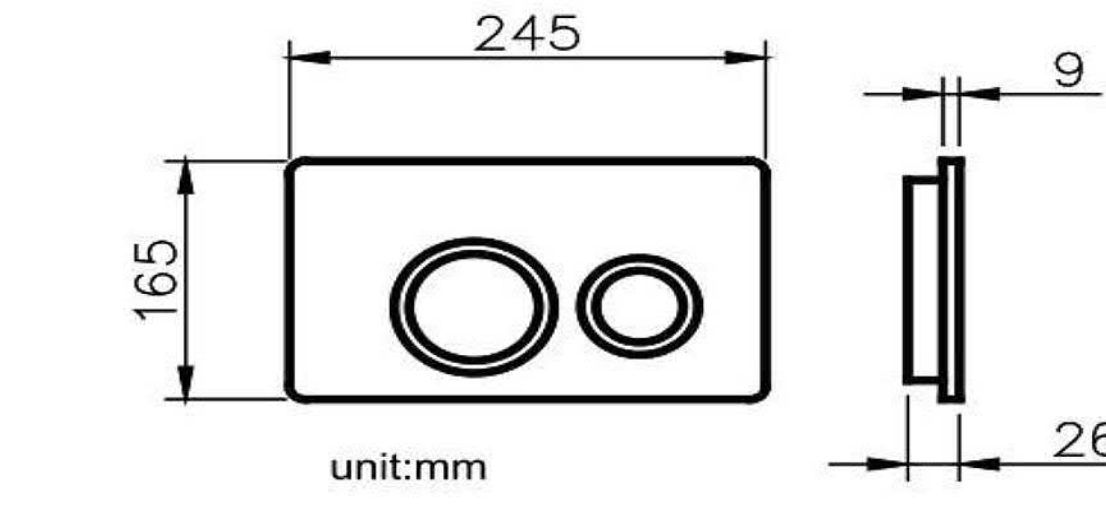

کد : 6373-K4-80KG
رنگ : طلایی مات (استیل)