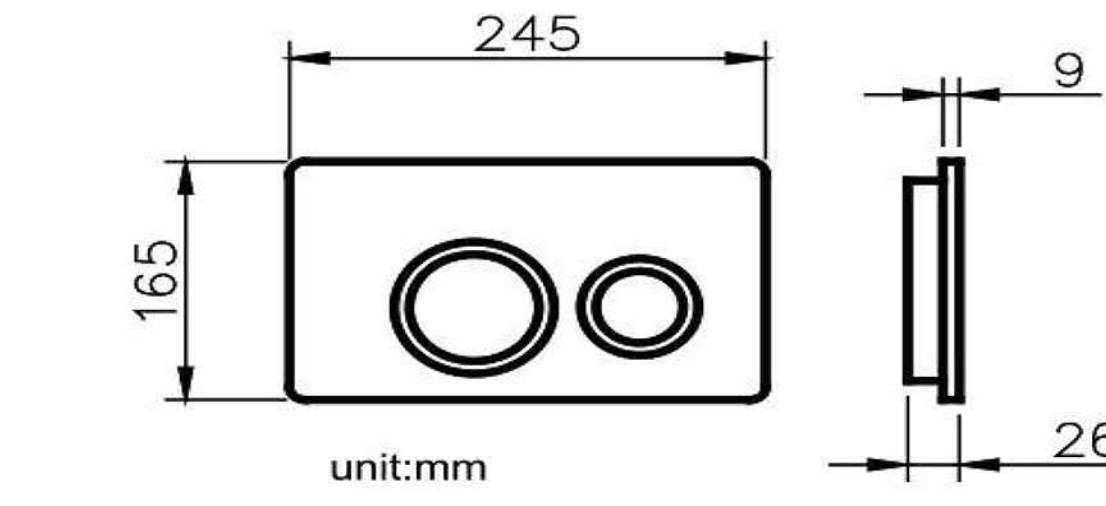

کد : 6373-K4-80AB
رنگ : (پتونی) استیل