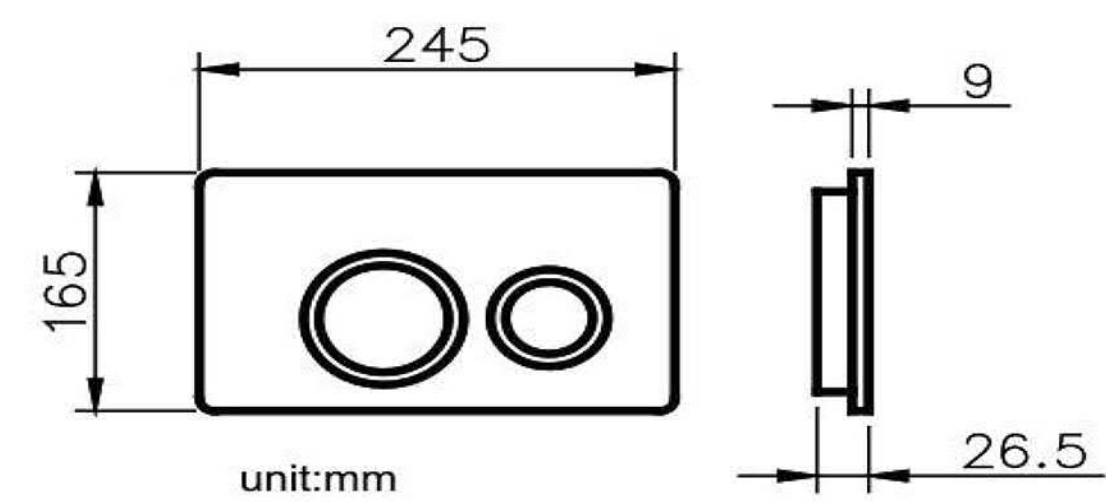

کد : 6373-K2-8000
رنگ : سفید