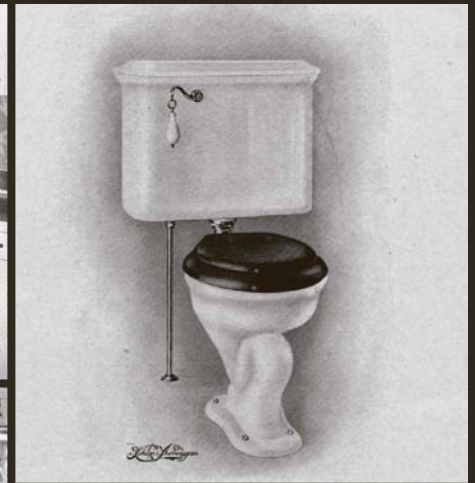

WHEN A FELLER NEEDS AN ARCHITECT

Plumbing... and so on, and so on! What a help it is to have a few experts among your fellow fellers when you come to that difficult, intricate adventure—building a home.

Get an architect in to a tight corner and ask him a few pointed questions. He'll tell you that quality always pays, that no budget is too small to cover good design and good service. He'll show you that longevity at critical points of construction is a life insurance policy, and a job finished is paid, in many ways, to be right.

From its small beginnings, the bathroom speaks volumes about your way of living. The true story of your character and confidence is told in your facilities for sleeping.

Often you find Kohler fixtures and fittings in the homes of architects, real estate men and others who have more about plumbing than the man on the street. They are acquainted with the fine lines and better looks of Kohler ware.

Of course, Kohler makes the most beautiful and durable fixtures in the bath. Kohler's mark means thoroughness through design, that Kohler engineers and workmen put a craftsman's pride in their products.

1 Kohler designs are distinctive, personalized, correct.

2 Kohler's standard with an unobstructed bowl... brings the plumbing, plumbing perfect.

3 Kohler's clean-lined, modern with a flat, bottom, square design... makes it a perfect white.

4 Kohler's fittings match the fixtures, in style, character and quality.

What John Michael Kohler saw in 1883 when he looked at a cast-iron horse trough was the bathtub that launched a global plumbing company. That pioneering spirit of ingenuity – the kind that sees a bathing revolution in a horse trough – has defined Kohler Co. from its earliest days. A visionary, John Michael Kohler understood the importance of innovative design and an uncompromising commitment to craft and quality. After four generations, we remain a family-owned company with diverse international businesses and over 26,000 products and 13,000 patents to our name. Still leading the industry in innovation and design. Bolder than ever.