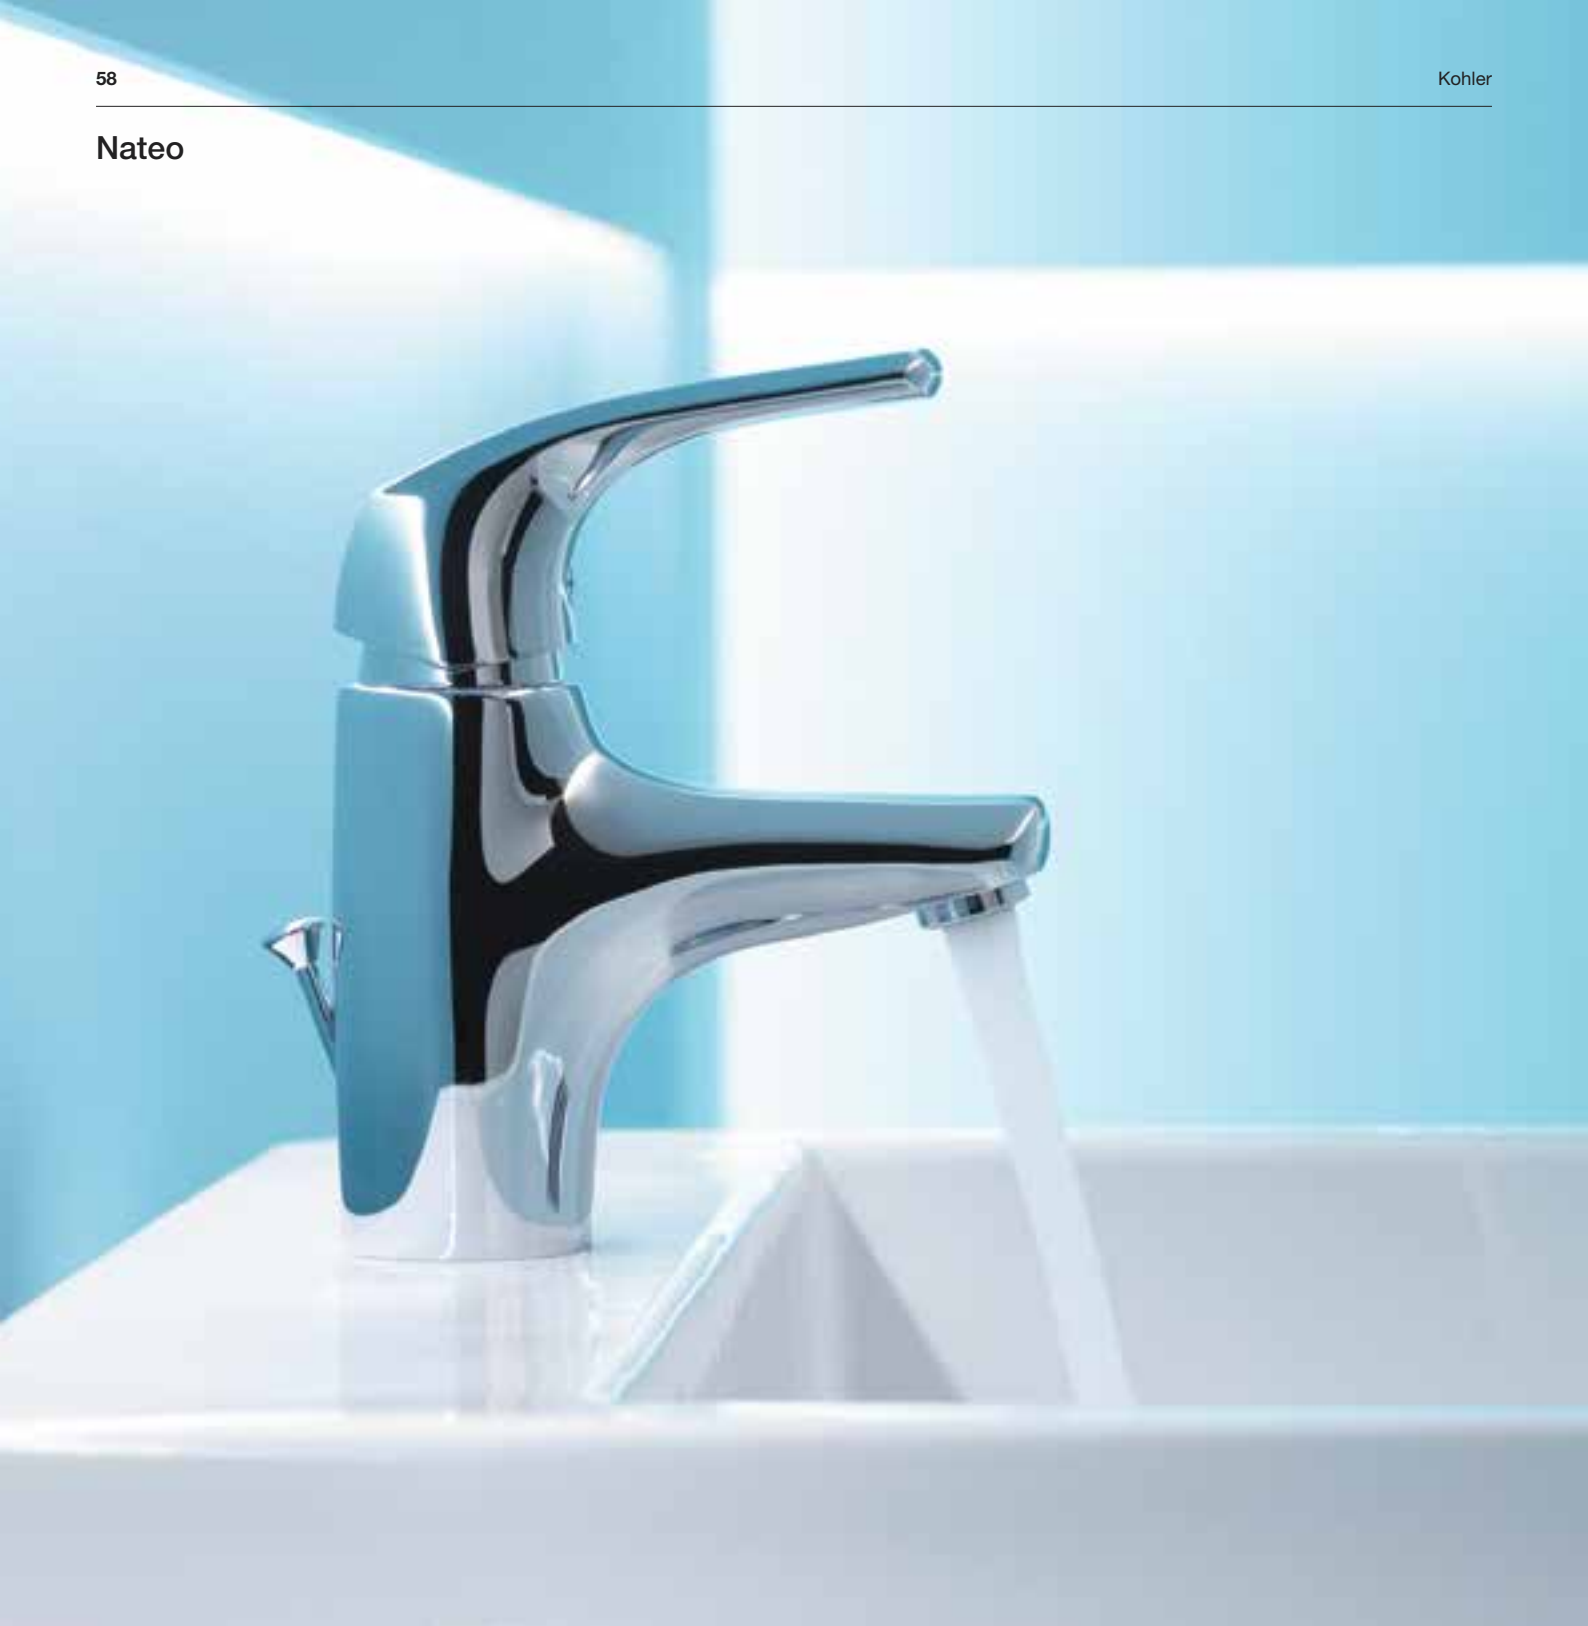

Nateo

Nateo

Offering durable brass construction, the Nateo range delivers modern functionality with style that suits a variety of bathroom design aesthetics.

- Fully assembled, including tap heads
- Quality brass construction
- Water saving feature