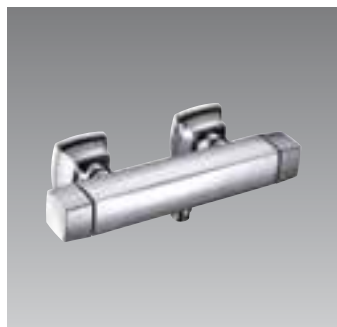

Thermostatic 2-handle 2-hole wall-mount shower mixer
16218D-9