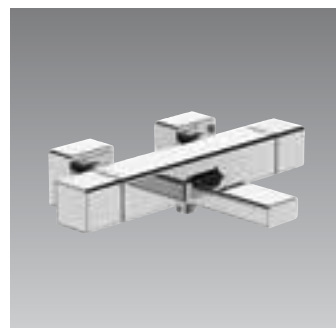

Thermostatic 2-handle 2-hole wall-mount bath/shower mixer
9127D

Faucet Finishes

Benefits

Versatile Faucet Height
Various heights to suit your needs

Water Conservation
Save water without sacrificing performance

Precise Temperature Control
Protects against water temp fluctuations