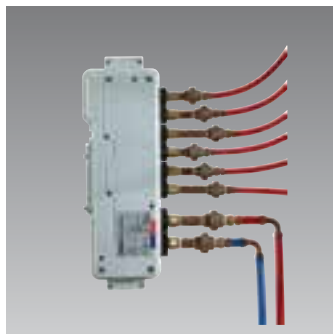

Battery-Free
AC power means no batteries to replace

DTV

DTV Digital thermostatic interface
216 x 114 x 6 mm
684-1CP

DTV II Digital thermostatic interface
216 x 114 x 6 mm
695-1CP

DTV thermostatic valve
6 outlets
682-K-NA