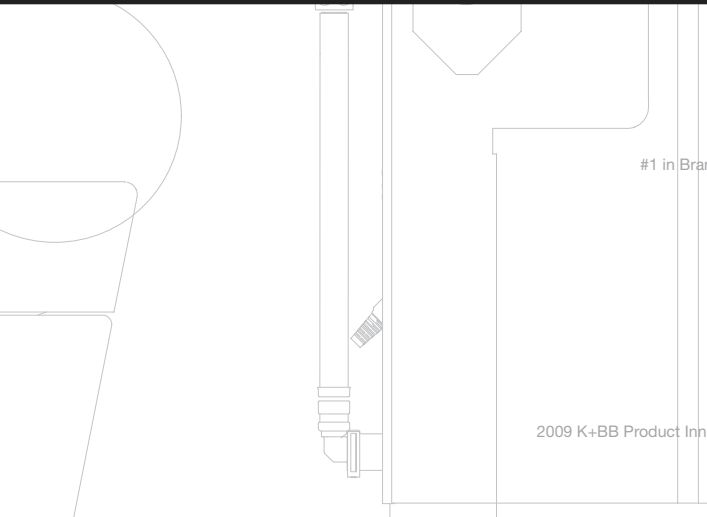

Industry Association Awards

- EPA 2010 WaterSense® Excellence Award: Kohler Co. – United States
- EPA 2008 & 2009 WaterSense Partner of the Year: Kohler Co. – United States
- 2009 PEI New Product Award – NSPE Mega Company Category – United States
- #1 in Brand Awareness: McGraw Hill 2009 Smart Market Report for Nonresidential Construction Market – United States

Design Association Awards

- Red dot product design 2010 – Honorable Mention: Rêve™ Bidet – Global
- Red Dot Product Design 2009 – Honorable Mention: Crevasse™ rinsing sink – Global
- Bronze 2009 IDEA® (*International Design Excellence Awards*): Karbon™ faucet – Global

Media Association Awards

- 2010 *Building Products* Most Valuable Product (MVP) Award: Flipside™ handshower – United States
- 2009 I.D. (*International Design Magazine*) – Honorable Mention, Karbon faucet – Global
- 2009 K+BB Product Innovator Awards – Merit Award: Flipside handshower, Robern Uplift cabinet, Stages kitchen sink – United States
- 2009 *Professional Builder*® 100 Best New Products: Flipside handshower – United States