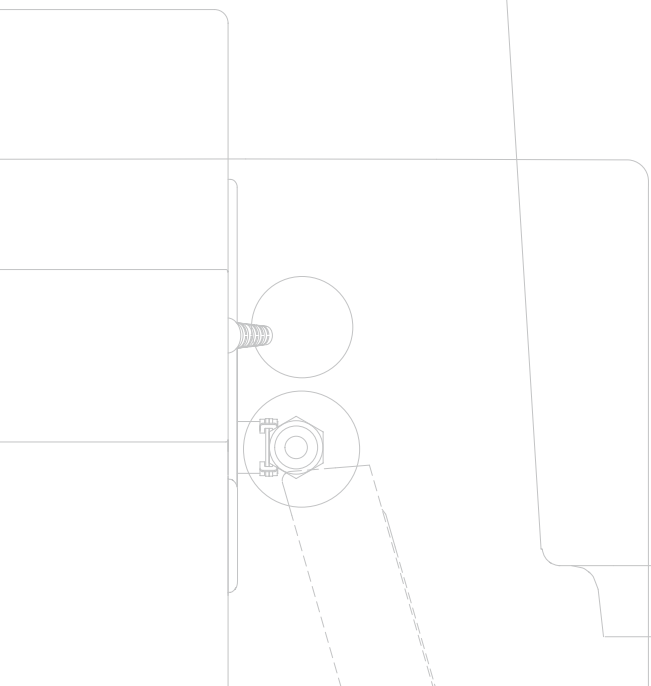

Industry Association Awards

- EPA 2010 WaterSense® Excellence Award: Kohler Co. – United States
- EPA 2008 & 2009 WaterSense Partner of the Year: Kohler Co. – United States
- 2009 PEI New Product Award – NSPE Mega Company Category – United States
- #1 in Brand Awareness: McGraw Hill 2009 Smart Market Report for Nonresidential Construction Market – United States

Design Association Awards

- Red dot product design 2010 – Honorable Mention: Rêve™ Bidet – Global
- Red Dot Product Design 2009 – Honorable Mention: Crevasse™ rinsing sink – Global
- Bronze 2009 IDEA® (*International Design Excellence Awards*): Karbon™ faucet – Global

Media Association Awards

- 2010 *Building Products* Most Valuable Product (MVP) Award: Flipside™ handshower – United States
- 2009 I.D. (*International Design Magazine*) – Honorable Mention, Karbon faucet – Global
- 2009 K+BB Product Innovator Awards – Merit Award: Flipside handshower, Robern Uplift cabinet, Stages kitchen sink – United States
- 2009 *Professional Builder*® 100 Best New Products: Flipside handshower – United States