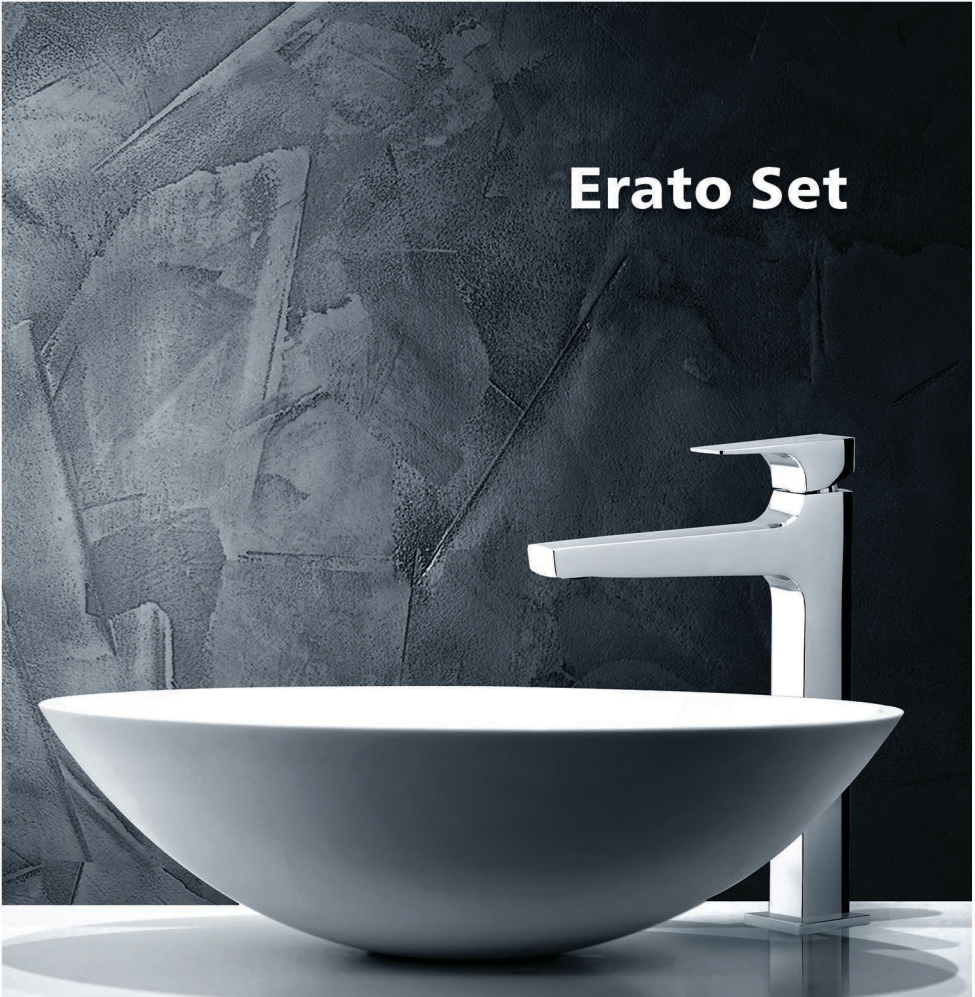

■ Product code : 6139-14-101

■ Product code : 6139-14-102

■ Product code : 6139-14-115

KWC
Swiss Water Experience

Erato Set

www.kwciran.com

[kwciran.ir](https://www.instagram.com/kwciran.ir)

Basin