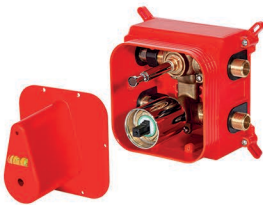

Bath - Central

■ Product code : 6136-13-301

Shower - Central

■ Product code : 6136-14-311

Bath - Central

■ Product code : 6146-13-101

Ava Basin - Central

■ Product code : 6113-12-501
 ■ Intelligent