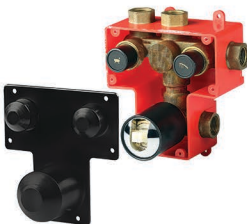

Verona Type 3 Bath - Central

■ Product code : 6134-13-501