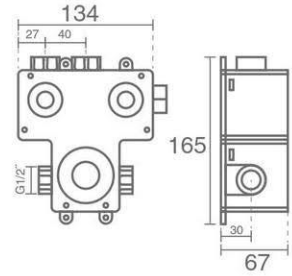

شیر مرکزی با قابلیت نصب دایورتور دکمه‌ای جهت نصب متعلقات حمام ورونا (تیپ ۳)
دارای کارتریج های push button با پاس کردن تست طول عمر ۵۰,۰۰۰ سیکل