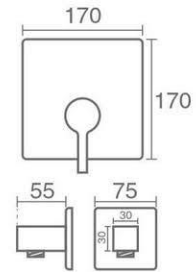

➤ دارای دستگیره و پنل اصلی ریخته‌گری شده
➤ صفحه آب بندی داخلی