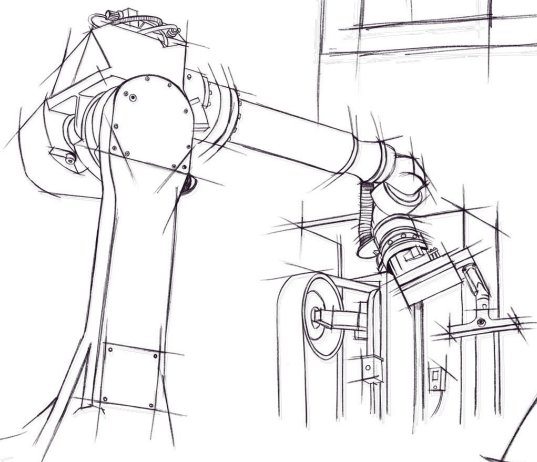

KWC

Under trademark license of Franke

Swiss Water
Experience

TouchProtect

Safe to use: An insulated hot water guidance system with a "double skin" principle means the body of the faucet or the pull-out spray can become warm but never hot. In this way, TouchProtect intelligently prevents scalding.