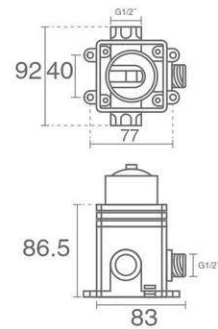

شیر مرکزی بدون قابلیت نصب دایورتور جهت نصب متعلقات توالت و حمام (تیپ ۱ و ۲)