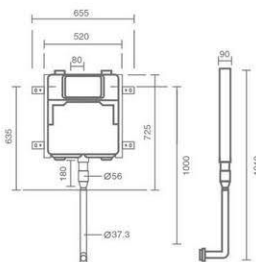

Flush Tank Classic

Product code: 6198-14-101