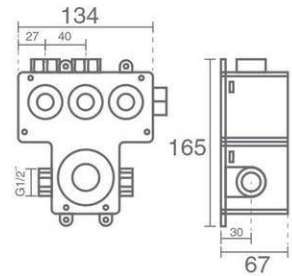

شیر مرکزی با قابلیت نصب دایورتور دکمه‌ای جهت نصب متعلقات حمام ورونا (تیپ ۴)
دارای کارتریج های push button با پاس کردن تست طول عمر ۵۰,۰۰۰ سیکل