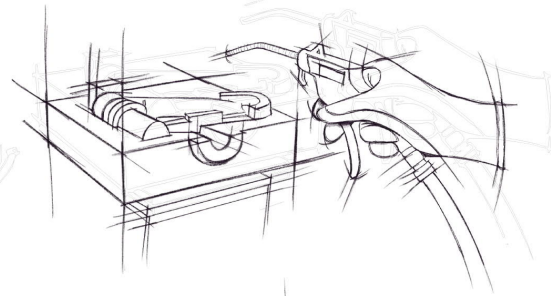

KWC

Under trademark license of Franke

Swiss Water
Experience

TouchProtect

Safe to use: An insulated hot water guidance system with a "double skin" principle means the body of the faucet or the pull-out spray can become warm but never hot. In this way, TouchProtect intelligently prevents scalding.