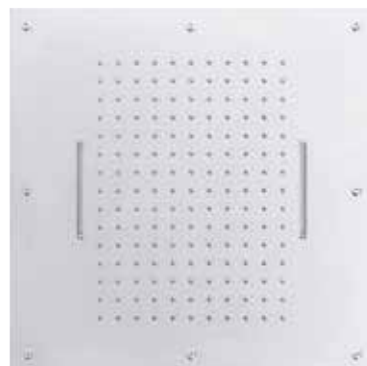

SHOWER SYSTEMS

CEILING INSTALLATION SHOWER HEADS

SDSS103

Built-in ceiling stainless steel AISI304 shower head 500x500 mm with rainfall and waterfall

Soffione a incasso a soffitto in acciaio inox AISI304 500x500 mm con getto pioggia e cascata