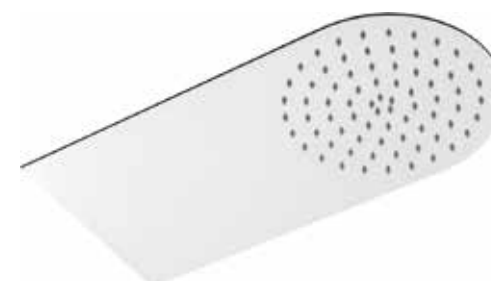

SDSR101

Wall stainless steel AISI304 shower head 250x500 mm with rainfall

Soffione a muro in acciaio inox AISI304 250x500 mm con getto pioggia