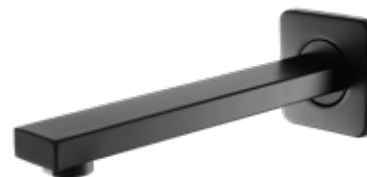

# SHOWER SETS & RELATED FITTINGS SHOWER COLUMNS

---

**KTH2R**  
2 ways set

**KTH3S.MB**  
3 ways set

**SUM30.2**  
Built-In Mixer 2 Ways  
With Diverter

**SUM31.3**  
Built-In Mixer 3 Ways  
With Diverter

**RB.45.MB**  
Basin Faucet  
Brass body  
35 mm cartridge with 2 inox flex 60 cm

**RB.A.45.MB**  
Basin Faucet High  
Brass body  
35 mm cartridge with 2 inox flex 60 cm