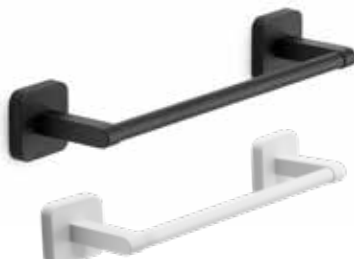

CO07.30.MB/MW

COMO - Towel Bar cm 30 Matt
black/white

CO10.MB/MW

COMO - Toilet Brush Holder Matt
black/white