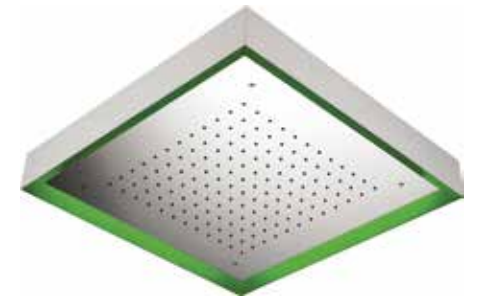

ART.
SDSS.R2

Ceiling shower head 370x370 mm with rain, chromo-therapy with built-in control, white external frame. Led control included

Soffione a soffitto 370x370 mm pioggia e cromoterapia con comando incasso, cornice esterna bianca. Comando led incluso