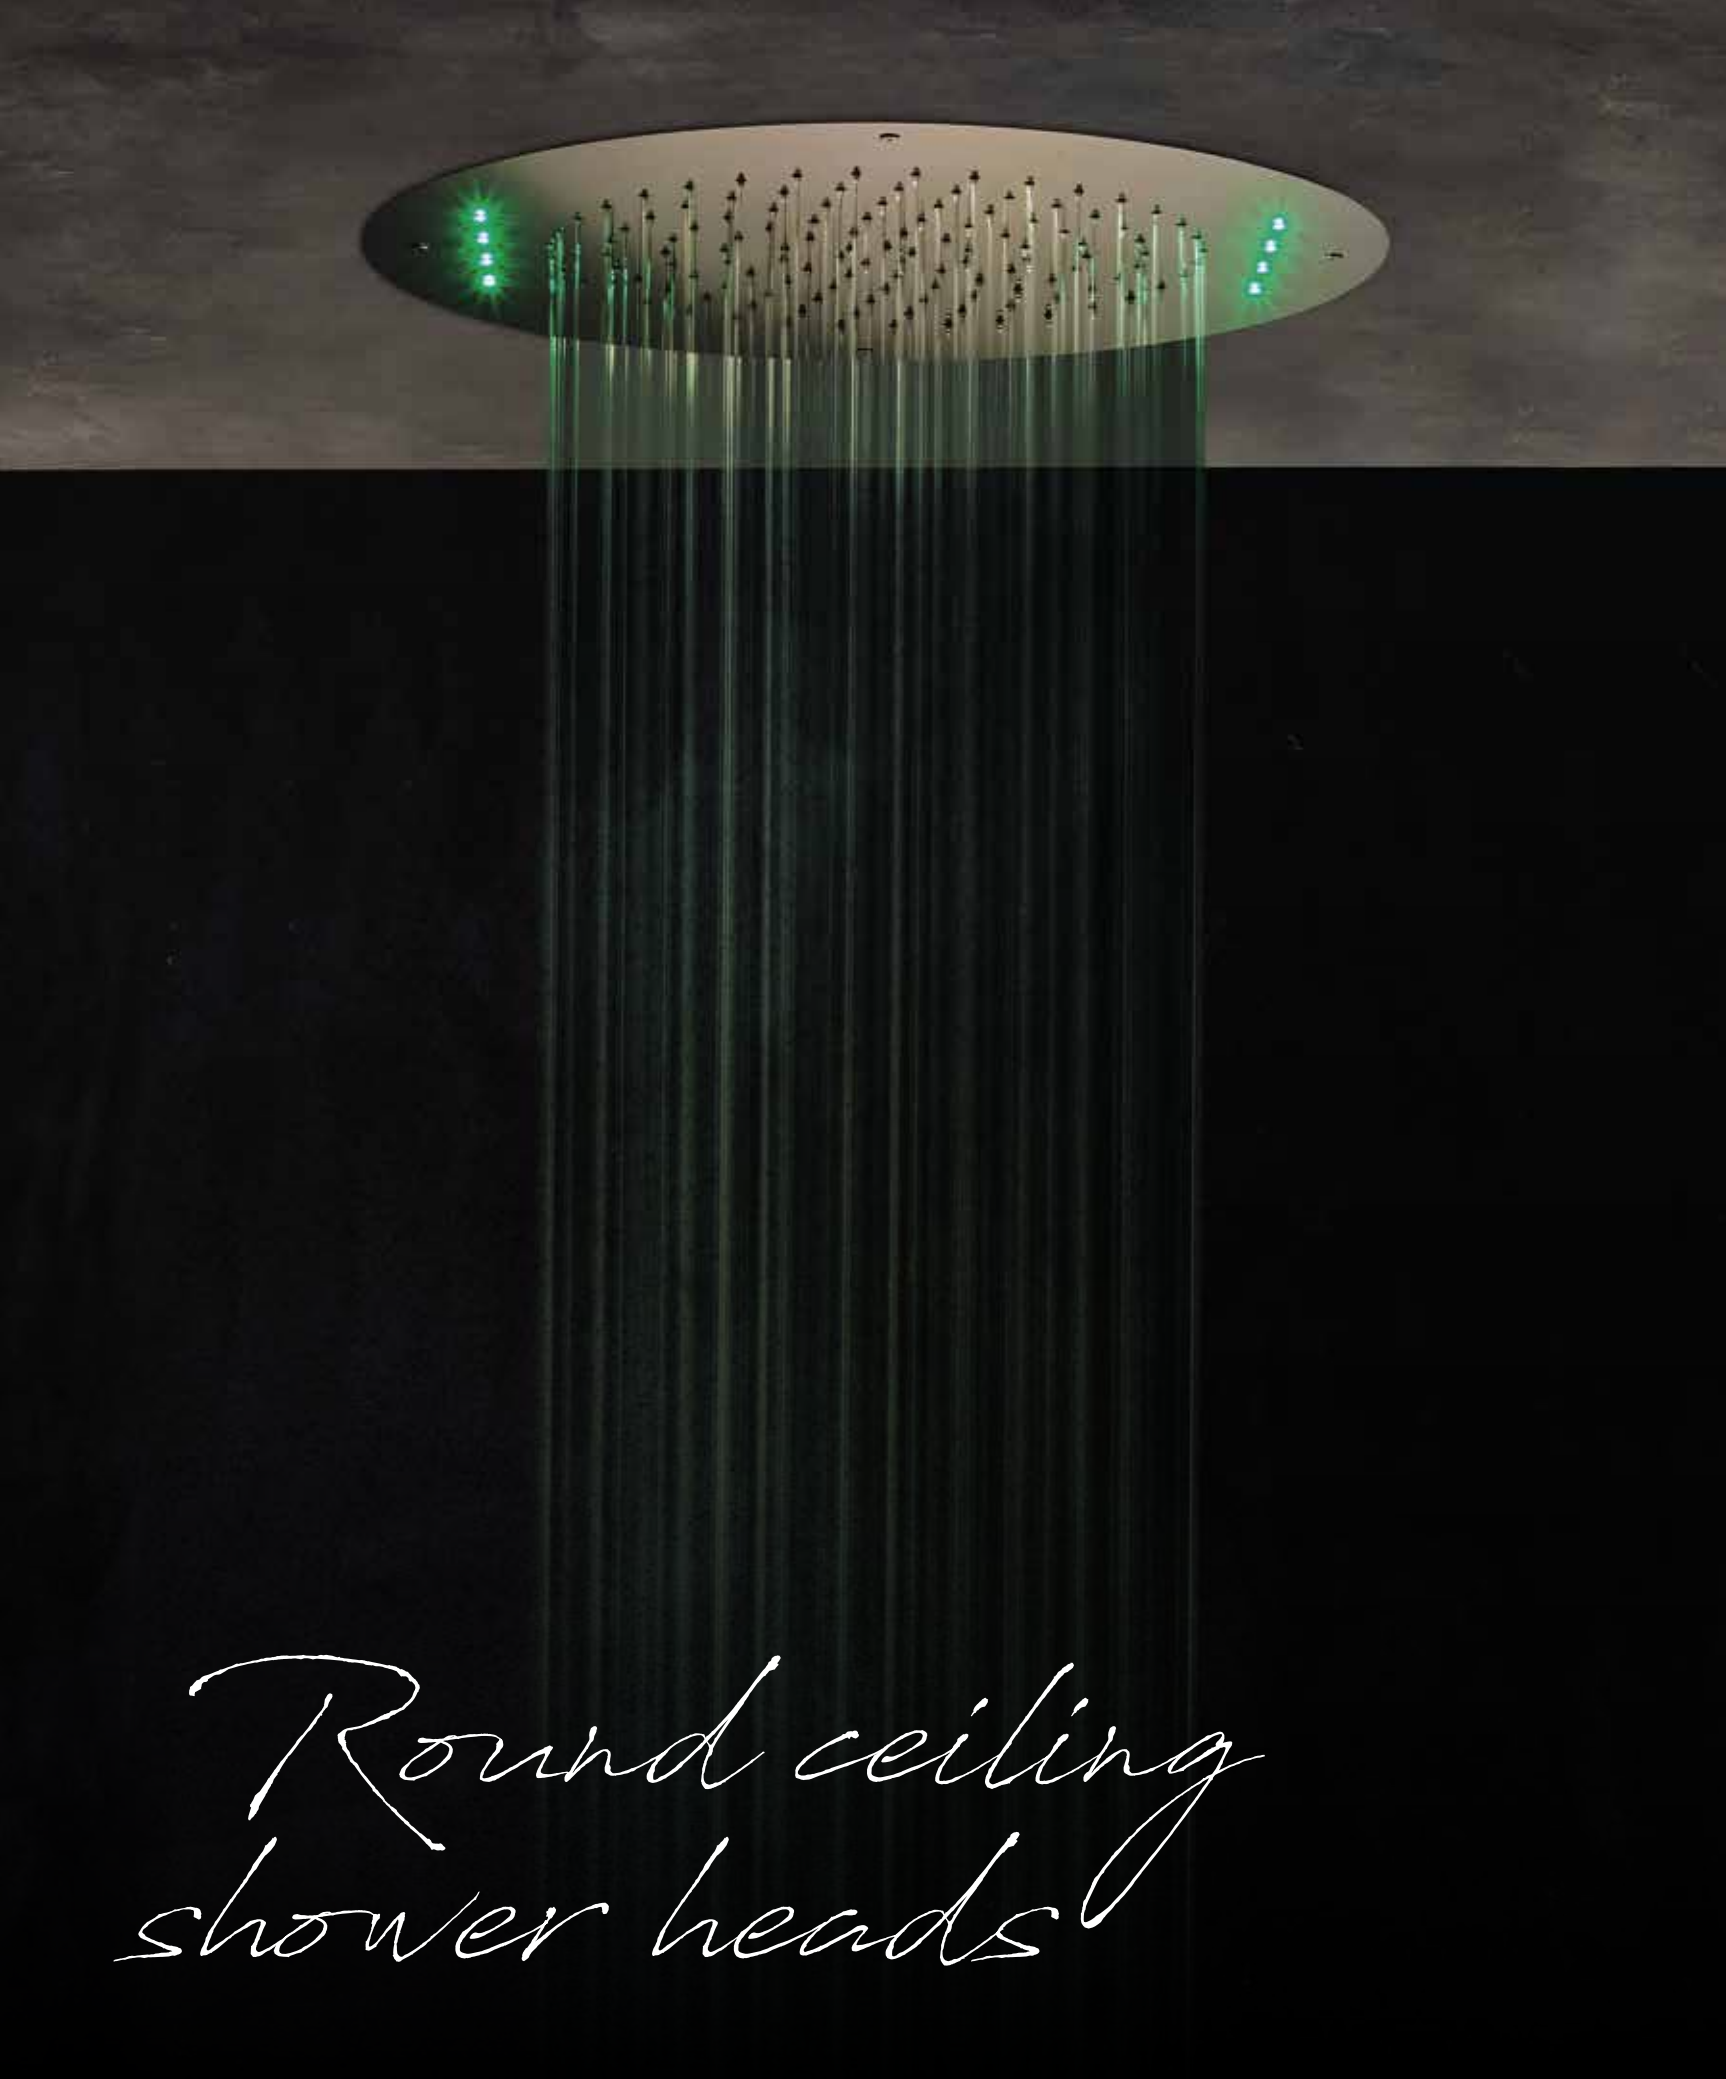

Round ceiling
shower heads

ART.
SDSR314

Built-in Ceiling Shower Head AISI304 Ø 550 mm with rain

Soffione a soffitto AISI304 Ø 550 mm con pioggia

ART.
SDSR315

Built-in Ceiling Shower Head AISI304 Ø 550 mm with rain, chromotherapy with built-in control. Led control included

Soffione a soffitto AISI304 Ø 550 mm con pioggia, cromoterapia con comando ad incasso (incluso)

ART.
SDSR316

Built-in Ceiling Shower Head AISI304 Ø 550 mm with rain, nebulizer, chromotherapy with built-in control. Led control included

Soffione a soffitto AISI304 Ø 550 mm con pioggia, nebulizzazione, cromoterapia con comando ad incasso (incluso)