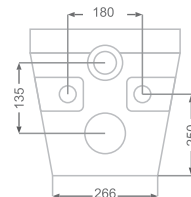

Delta 36

دلتا ۳۶ (روسنگی)

Name of Product	Length mm	Width mm	Height mm
Delta Top Counter 36	360	360	120

Diana 40

دیانا ۴۰ (روسنگی)

Name of Product	Length mm	Width mm	Height mm
Diana Top Counter 40	404	404	137

Name of Product	Length mm	Width mm	Height mm
Silvia Top Counter 50	498	340	172

Name of Product	Length mm	Width mm	Height mm
Romina Top Counter 52	520	355	152

Name of Product	Length mm	Width mm	Height mm
Yaris Top Counter 45	450	380	188

Name of Product	Length mm	Width mm	Height mm
Katia Wall Hung Water Closet 56	555	390	395

Name of Product	Length mm	Width mm	Height mm
Despina Wall Hung Water Closet 49	489	362	355

Name of Product	Length mm	Width mm	Height mm
Mega Wall Hung Water Closet 57	565	375	368

Name of Product	Length mm	Width mm	Height mm
Caprice Wall Hung Water Closet 54	536	375	330

Name of Product	Length mm	Width mm	Height mm
Silvia Wall Hung Water Closet 55	545	380	387

Katia Set

ست کاتیا

Name of Product	Length mm	Width mm	Height mm
Wash Basin 68 / 55	672 / 545	462 / 424	-
Half Pedestal 68 / 55	333 / 285	300 / 277	288 / 285
Water Closet Wall Hung	555	390	395