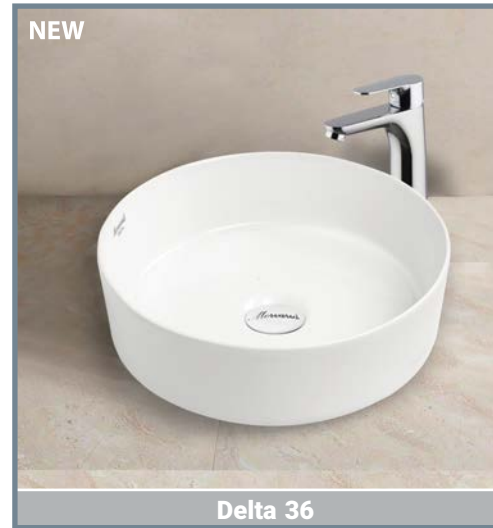

Name of Product	Length mm	Width mm	Height mm
Maya Top Counter 45	455	255	123

Name of Product	Length mm	Width mm	Height mm
Katia Top Counter 49	488	423	147

Delta 36

Name of Product	Length mm	Width mm	Height mm
Delta Top Counter 36	360	360	120

Name of Product	Length mm	Width mm	Height mm
Diana Top Counter 40	404	404	137