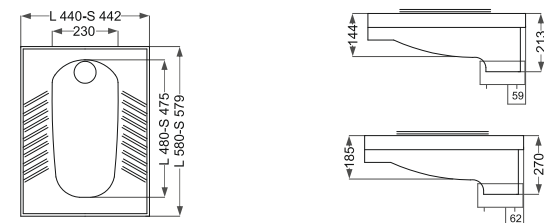

Firouzeh
فیروزه

Name Of Product	Technical Code	Weight(Kg)±%5
Asian W.C Flat L	12-26-57	12.800
Asian W.C Deep L	12-26-58	14.700
Asian W.C Flat S	12-26-50	9.900
Asian W.C Deep S	12-26-51	9.400