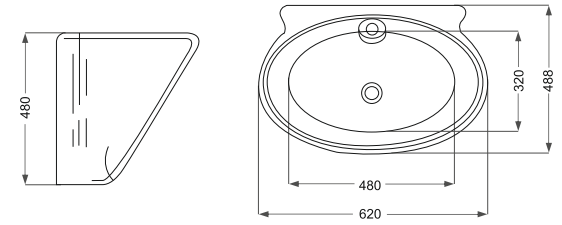

Classic

کلاسیک (پایه سرخود)

Name Of Product	Technical Code	Weight(Kg)±%5
Wash Basin half pedestal	10-43-63	23.900