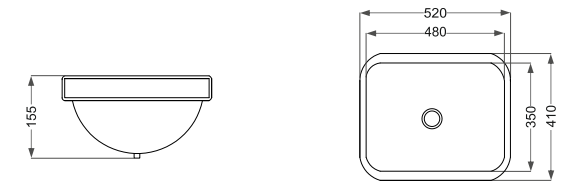

Romina
(رومينا) (زير سنگي)

Name Of Product	Technical Code	Weight(Kg)±%5
Under Counter	37-61-52	6.900