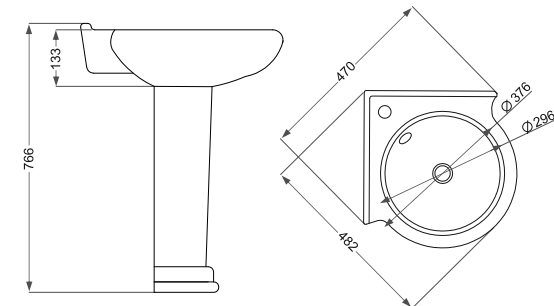

Diana
دیانا

Name Of Product	Technical Code	Weight(Kg)±%5
Wash Basin 55	10-44-55	10.000
Pedestal 64	11-44-64	7.000

Diana
دیانا

Name Of Product	Technical Code	Weight(Kg)±%5
Wash Basin Corner 47	10-44-47	8.200
Pedestal 64	11-44-64	7.000