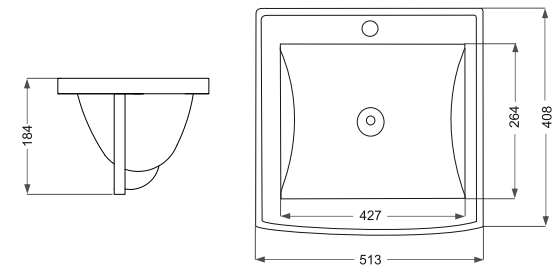

Alpha
آلفا ۵۲

Name Of Product	Technical Code	Weight(Kg)±%5
Counter Basin 52	38-95-52	9.500