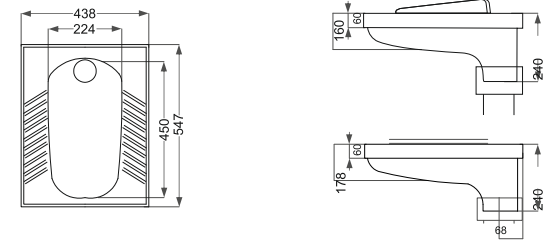

Royal
روپال

Name Of Product	Technical Code	Weight(Kg)±%5
Asian W.C Deep	12-40-54	12.600
Asian W.C Medical	12-40-55	13.100