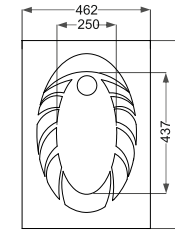

Name Of Product	Technical Code	Weight(Kg)±%5
Water Closet 61	13-91-61	33.900

Delta

دلٹا

Name Of Product	Technical Code	Weight(Kg)±%5
Water Closet S-trap	13-54-45	14.600
Water Closet P-trap	13-54-46	14.400

Aida

آیدا

Name Of Product	Technical Code	Weight(Kg)±%5
Water Closet P-trap	13-51-67	20.600
Cistern	14-51-32	8.00

Parmis

پارمیس

Name Of Product	Technical Code	Weight(Kg)±%5
Water Closet P-trap	13-53-64	20.100
Cistern	14-53-30	7.500

Parmida
پارمیدا

Name Of Product	Technical Code	Weight(Kg)±%5
Asian W.C Flat (Close Rim) 58	12-63-58	15.300

Elegant
الكانت

Name Of Product	Technical Code	Weight(Kg)±%5
Asian W.C Flat (Close Rim) 57	12-46-57	14.700
Asian W.C Deep (Close Rim) 58	12-46-58	15.500