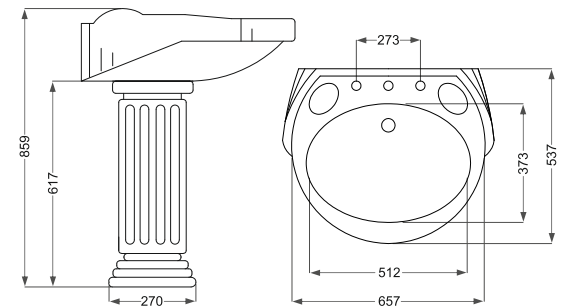

Royal
رویال

Name Of Product	Technical Code	Weight(Kg)±%5
Wash Basin 65	10-40-65	14.900
Pedestal	11-40-35	6.800

Diamond
دایموند

Name Of Product	Technical Code	Weight(Kg)±%5
Wash Basin 50 S	10-41-50	9.400
Wash Basin 62 L	10-41-62	12.800
Pedestal 50 S	11-41-68	9.200
Pedestal 69 L	11-41-69	10.700

Firouzeh
فیروزه

Name Of Product	Technical Code	Weight(Kg)±%5
Wash Basin 52 S	10-26-52	11.290
Wash Basin 62 L	10-26-62	14.780
Pedestal L	11-26-66	10.000
Pedestal S	11-26-64	7.700

Zarrin
زرین

Name Of Product	Technical Code	Weight(Kg)±%5
Wash Basin 65	10-34-65	18.600
Pedestal	11-34-64	8.750