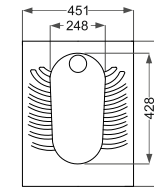

Crystal
کریستال

Name Of Product	Technical Code	Weight(Kg)±%5
Asian W.C Flat (Close Rim)58	12-52-58	13.600