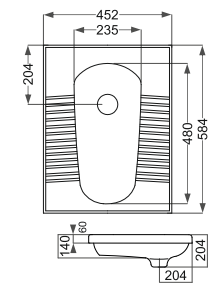

Aida

آیدا

Name Of Product	Technical Code	Weight(Kg)±%5
Water Closet P-trap	13-51-67	20.600
Cistern	14-51-32	8.00

Parmis

پارمیس

Name Of Product	Technical Code	Weight(Kg)±%5
Water Closet P-trap	13-53-64	20.100
Cistern	14-53-30	7.500

Parmida
پارمیدا

Name Of Product	Technical Code	Weight(Kg)±%5
Asian W.C Flat (Close Rim) 58	12-63-58	15.300

Elegant
الكانت

Name Of Product	Technical Code	Weight(Kg)±%5
Asian W.C Flat (Close Rim) 57	12-46-57	14.700
Asian W.C Deep (Close Rim) 58	12-46-58	15.500

Delta
دلٹا

Name Of Product	Technical Code	Weight(Kg)±%5
Asian W.C Flat S	12-54-49	9.850
Asian W.C Deep S	12-54-50	10.450
Asian W.C Flat L	12-54-57	12.000
Asian W.C Deep L	12-54-58	12.500

Royal
روپال

Name Of Product	Technical Code	Weight(Kg)±%5
Asian W.C Deep	12-40-54	12.600
Asian W.C Medical	12-40-55	13.100