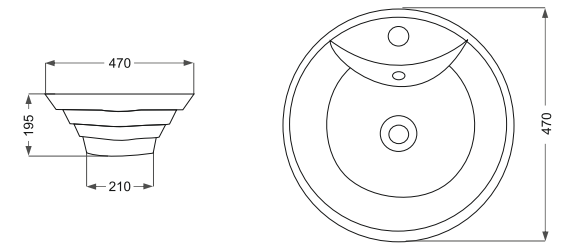

Oriental

اورینتال (روستنگی)

Name Of Product	Technical Code	Weight(Kg)±%5
Over counter 46	36-39-46	8.900