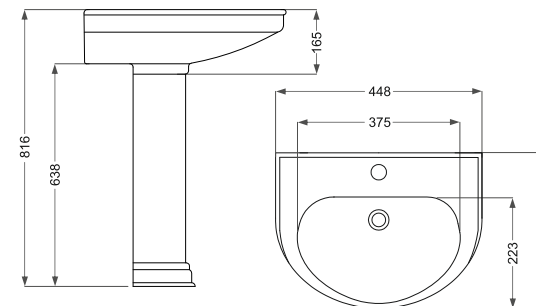

Diana
دیانا

Name Of Product	Technical Code	Weight(Kg)±%5
Wash Basin 55	10-44-55	10.000
Pedestal 64	11-44-64	7.000

Diana
دیانا

Name Of Product	Technical Code	Weight(Kg)±%5
Wash Basin Corner 47	10-44-47	8.200
Pedestal 64	11-44-64	7.000

Vista
ویستا

Name Of Product	Technical Code	Weight(Kg)±%5
Wash Basin 44	10-57-44	8.100
Pedestal 64	11-44-64	7.000

Morvarid
مروارید

Name Of Product	Technical Code	Weight(Kg)±%5
Wash Basin 65	10-27-65	16.500
Pedestal	11-27-66	9.200