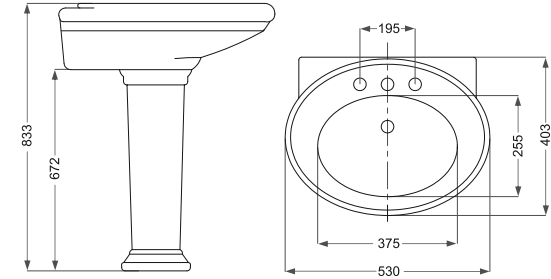

Capris
کاپریس

Name Of Product	Technical Code	Weight(Kg)±%5
Wash Basin 66	10-49-66	14.500
Wash Basin 53	10-49-53	9.500
Pedestal	11-49-68	8.900