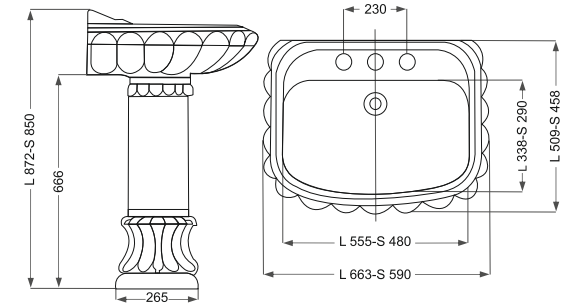

Romina
(رومينا)

Name Of Product	Technical Code	Weight(Kg)±%5
Wash Basin 60 M	10-61-60	19.200
Pedestal L	10-61-50	6.000

Romina
(رومينا) (زير سنگي)

Name Of Product	Technical Code	Weight(Kg)±%5
Under Counter	37-61-52	6.900

Romina
(رومينا) ۶۹

Tourbojet ■ توربو جت
دور شويي فشار قوي
(با مداخل مصرف آب)

Name Of Product	Technical Code	Weight(Kg)±%5
Water Closet 69	13-61-69	40.500

Zomorrod

زمررد

Name Of Product	Technical Code	Weight(Kg)±%5
Wash Basin 59 S	10-29-59	12.900
Wash Basin 65 L	10-29-65	16.960
Pedestal	11-29-66	8.900

Zomorrod

زمررد

Slow Close Seat Cover

Dual Flush Fittings

■ درب هیدرولیک

■ مکانیزم دوزمانه

Name Of Product	Technical Code	Weight(Kg)±%5
Water Closet S-trap	13-29-64	24.960
Wash Basin P-trap	13-29-65	25.900
Cistern	14-29-48	10.000