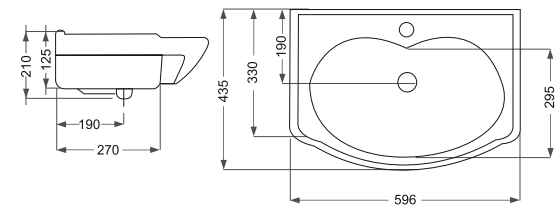

Classic
الانثا

Name Of Product	Technical Code	Weight(Kg)±%5
Counter Basin 60	38-43-60	14.300