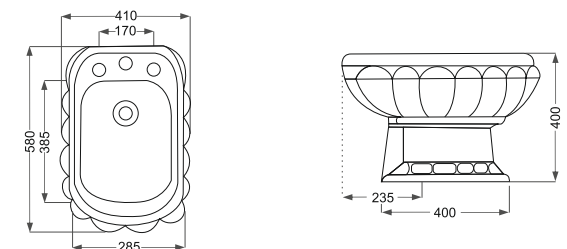

Zomorrod

زمررد

Name Of Product	Technical Code	Weight(Kg)±%5
Bidet	16-29-53	21.500