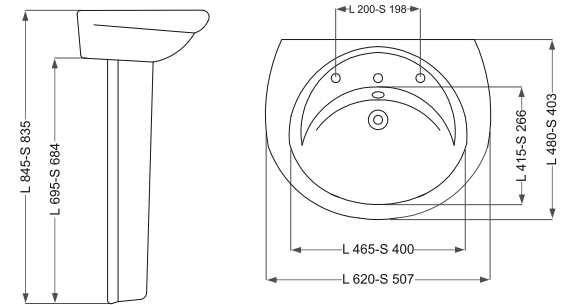

Capris
کاپریس

Name Of Product	Technical Code	Weight(Kg)±%5
Wash Basin 66	10-49-66	14.500
Wash Basin 53	10-49-53	9.500
Pedestal	11-49-68	8.900

Capris
کاپریس (سرشویی)

Name Of Product	Technical Code	Weight(Kg)±%5
Barber saloon Basin	24-49-66	18.200
Pedestal	11-49-70	11.200

Royal
رویال

Name Of Product	Technical Code	Weight(Kg)±%5
Wash Basin 65	10-40-65	14.900
Pedestal	11-40-35	6.800

Diamond
دایموند

Name Of Product	Technical Code	Weight(Kg)±%5
Wash Basin 50 S	10-41-50	9.400
Wash Basin 62 L	10-41-62	12.800
Pedestal 50 S	11-41-68	9.200
Pedestal 69 L	11-41-69	10.700