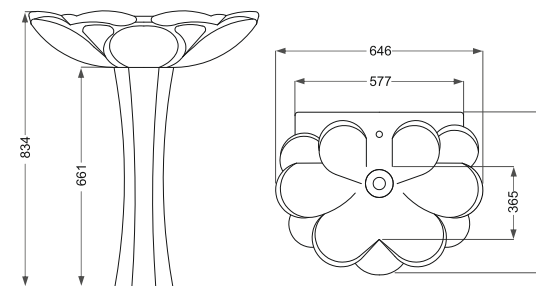

Diana
دیانا

Name Of Product	Technical Code	Weight(Kg)±%5
Wash Basin 55	10-44-55	10.000
Pedestal 64	11-44-64	7.000

Diana
دیانا

Name Of Product	Technical Code	Weight(Kg)±%5
Wash Basin Corner 47	10-44-47	8.200
Pedestal 64	11-44-64	7.000

Vista
ویستا

Name Of Product	Technical Code	Weight(Kg)±%5
Wash Basin 44	10-57-44	8.100
Pedestal 64	11-44-64	7.000

Morvarid
مروارید

Name Of Product	Technical Code	Weight(Kg)±%5
Wash Basin 65	10-27-65	16.500
Pedestal	11-27-66	9.200