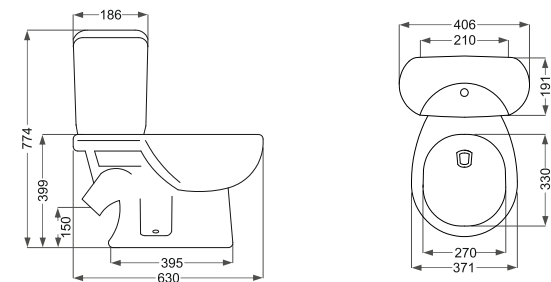

Aida

آیدا

Name Of Product	Technical Code	Weight(Kg)±%5
Water Closet P-trap	13-51-67	20.600
Cistern	14-51-32	8.00

Parmis

پارمیس

Name Of Product	Technical Code	Weight(Kg)±%5
Water Closet P-trap	13-53-64	20.100
Cistern	14-53-30	7.500

Parmida
پارمیدا

Name Of Product	Technical Code	Weight(Kg)±%5
Asian W.C Flat (Close Rim) 58	12-63-58	15.300

Elegant
الكانت

Name Of Product	Technical Code	Weight(Kg)±%5
Asian W.C Flat (Close Rim) 57	12-46-57	14.700
Asian W.C Deep (Close Rim) 58	12-46-58	15.500