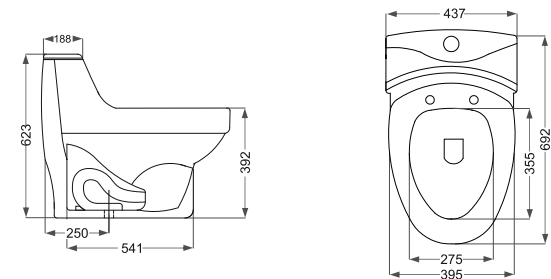

Name Of Product	Technical Code	Weight(Kg)±%5
Water Closet 69	13-50-69	37.900