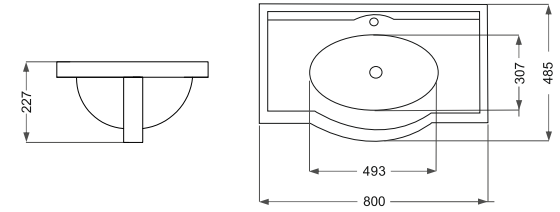

Negin

Crystal

Decorative & Accessories

**Decorative
Zomorrod**

Glaze Colors

Technical Information

Elena
الانثا

Name Of Product	Technical Code	Weight(Kg)±%5
Counter Basin 80	38-60-80	16.900