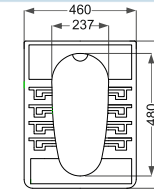

Romina
رومینا

Name Of Product	Technical Code	Weight(Kg)±%5
Asian W.C Flat (Close Rim) 58	12-61-58	14.400
Asian W.C Flat (Close Rim) 50	12-61-50	11.500