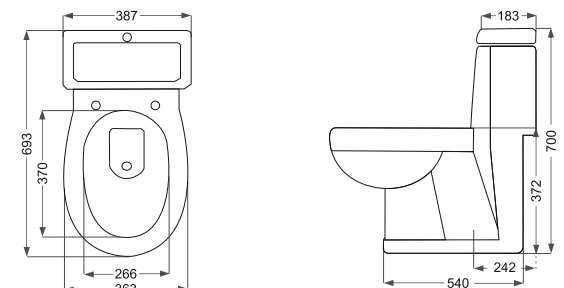

Romina
(رومينا)

Name Of Product	Technical Code	Weight(Kg)±%5
Wash Basin 60 M	10-61-60	19.200
Pedestal L	10-61-50	6.000

Romina
(رومينا) (زير سنگي)

Name Of Product	Technical Code	Weight(Kg)±%5
Under Counter	37-61-52	6.900

Romina
(رومينا) ۶۹

Tourbojet ■ توربو جت
دور شويي فشار قوي
(با مداخل مصرف آب)

Name Of Product	Technical Code	Weight(Kg)±%5
Water Closet 69	13-61-69	40.500

Zomorrod

زمررد

Name Of Product	Technical Code	Weight(Kg)±%5
Wash Basin 59 S	10-29-59	12.900
Wash Basin 65 L	10-29-65	16.960
Pedestal	11-29-66	8.900