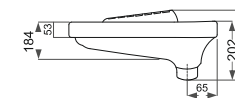

Elena
النا

Name Of Product	Technical Code	Weight(Kg)±%5
Asian W.C Flat (Close Rim) 59	12-60-59	15.450