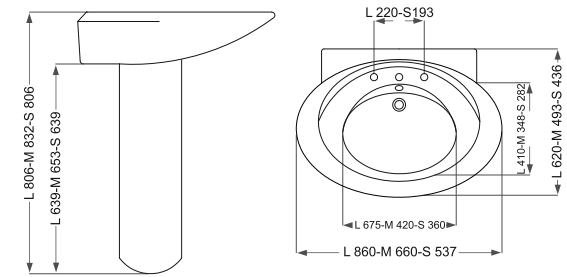

Classic
کلاسیک

Name Of Product	Technical Code	Weight(Kg)±%5
Wash Basin 54	10-43-54	10.200
Wash Basin 66	10-43-66	15.600
Wash Basin 86	10-43-86	25.820
Pedestal 66	11-43-66	12.000
Pedestal 67	11-43-67	12.900
Pedestal 64	11-43-64	15.900