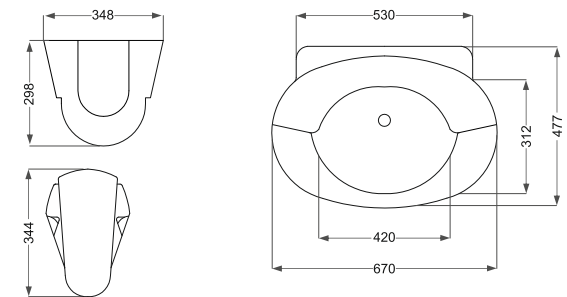

Capris
کاپریس

Name Of Product	Technical Code	Weight(Kg)±%5
Wash Basin 66	10-49-66	14.500
Wash Basin 53	10-49-53	9.500
Pedestal	11-49-68	8.900

Capris
کاپریس (سرشویی)

Name Of Product	Technical Code	Weight(Kg)±%5
Barber saloon Basin	24-49-66	18.200
Pedestal	11-49-70	11.200

Royal
رویال

Name Of Product	Technical Code	Weight(Kg)±%5
Wash Basin 65	10-40-65	14.900
Pedestal	11-40-35	6.800

Diamond
دایموند

Name Of Product	Technical Code	Weight(Kg)±%5
Wash Basin 50 S	10-41-50	9.400
Wash Basin 62 L	10-41-62	12.800
Pedestal 50 S	11-41-68	9.200
Pedestal 69 L	11-41-69	10.700