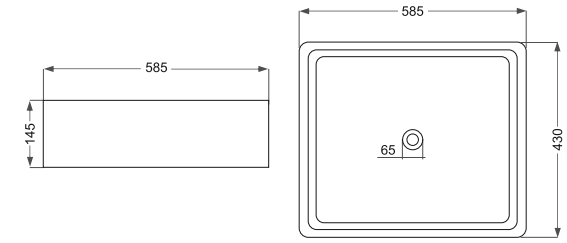

SPA

اس پی ای (روسنگی)

Name Of Product	Technical Code	Weight(Kg)±%5
Top Counter 59	36-62-59	18.100

SPA

اس پی ای (زیرسنگی)