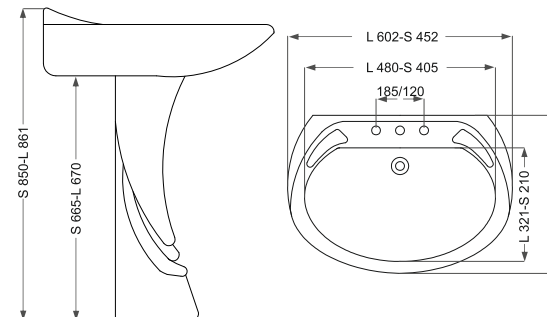

Zomorrod

زمررد

Slow Close Seat Cover

Dual Flush Fittings

■ درب هیدرولیک

■ مکانیزم دوزمانه

Name Of Product	Technical Code	Weight(Kg)±%5
Water Closet S-trap	13-29-64	24.960
Wash Basin P-trap	13-29-65	25.900
Cistern	14-29-48	10.000

Zomorrod

زمررد

Name Of Product	Technical Code	Weight(Kg)±%5
Bidet	16-29-53	21.500

Marjan

مرجان

Name Of Product	Technical Code	Weight(Kg)±%5
Wash Basin 45	10-22-45	6.000
Wash Basin 61	10-22-61	14.000
Pedestal	11-22-66	9.700

Marjan

مرجان

Slow Close Seat Cover

Dual Flush Fittings

■ درب هیدرولیک

■ مکانیزم دوزمانه

Name Of Product	Technical Code	Weight(Kg)±%5
Water Closet S-trap	13-22-65	22.000
Water Closet P-trap	13-22-66	20.780
cistern	14-22-33	7.300