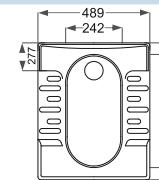

Name Of Product	Technical Code	Weight(Kg)±%5
Asian W.C Deep	12-43-58	14.300
Asian W.C Flat	12-43-57	13.500

Crystal
کریستال

Name Of Product	Technical Code	Weight(Kg)±%5
Asian W.C Flat (Close Rim)58	12-52-58	13.600

Romina
رومینا

Name Of Product	Technical Code	Weight(Kg)±%5
Asian W.C Flat (Close Rim) 58	12-61-58	14.400
Asian W.C Flat (Close Rim) 50	12-61-50	11.500

Negin
نگین

Name Of Product	Technical Code	Weight(Kg)±%5
Siphonic Asian W.C	12-23-56	16.600
Siphonless Asian W.C	12-23-57	16.100