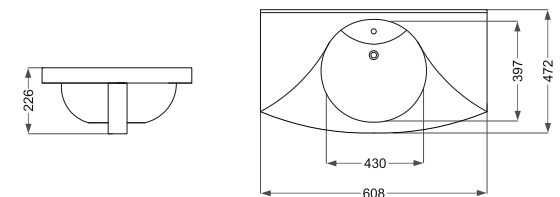

Name Of Product	Technical Code	Weight(Kg)±%5
Over Counter 50	36-52-50	10.000

Dena

دنا ۶۰

Name Of Product	Technical Code	Weight(Kg)±%5
Counter Basin 60	38-96-60	12.000

Verona

ورونا ۶۰

Name Of Product	Technical Code	Weight(Kg)±%5
Counter Basin 60	38-91-60	12.000