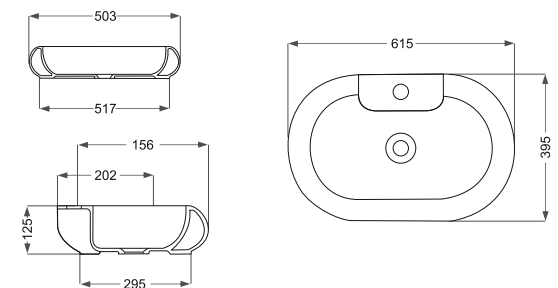

Parmida
پارمیدا

Name Of Product	Technical Code	Weight(Kg)±%5
Over Counter 60	36-63-60	9.500