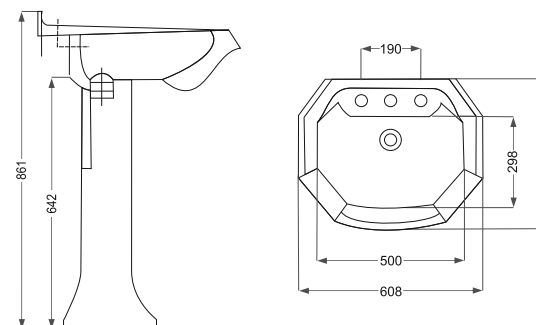

Berelian
برلیان

Name Of Product	Technical Code	Weight(Kg)±%5
Wash Basin 63	10-31-63	14.500
Pedestal	11-31-66	8.800