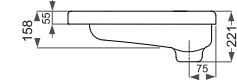

Crystal
کریستال

Name Of Product	Technical Code	Weight(Kg)±%5
Asian W.C Flat (Close Rim)58	12-52-58	13.600