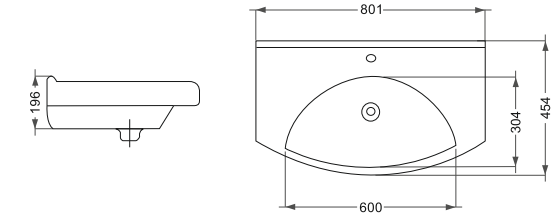

Elegant
الانثا

Name Of Product	Technical Code	Weight(Kg)±%5
Counter Basin 80	38-46-80	19.700