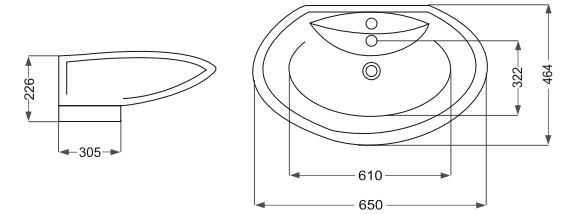

Classic

کلاسیک (پایه سرخود)

Name Of Product	Technical Code	Weight(Kg)±%5
Wash Basin half pedestal	10-43-63	23.900

Classic

کلاسیک (روستنگی)

Name Of Product	Technical Code	Weight(Kg)±%5
Over counter 65	36-43-65	16.100