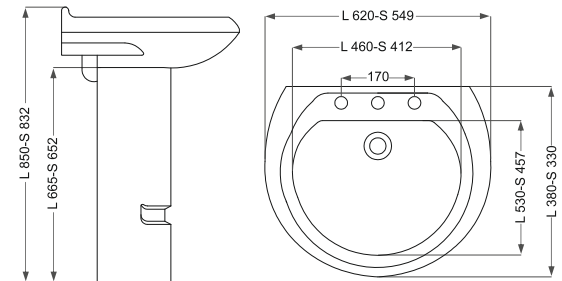

Firouzeh
فیروزه

Name Of Product	Technical Code	Weight(Kg)±%5
Wash Basin 52 S	10-26-52	11.290
Wash Basin 62 L	10-26-62	14.780
Pedestal L	11-26-66	10.000
Pedestal S	11-26-64	7.700