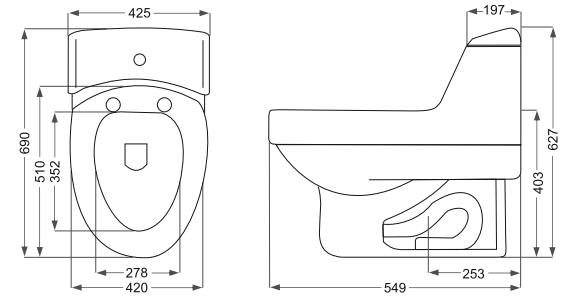

Name Of Product	Technical Code	Weight(Kg)±%5
Water Closet 67	13-46-67	39.900