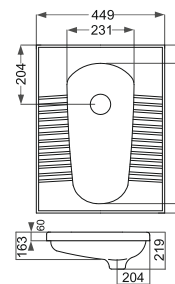

Aida

آیدا

Name Of Product	Technical Code	Weight(Kg)±%5
Water Closet P-trap	13-51-67	20.600
Cistern	14-51-32	8.00

Parmis

پارمیس

Name Of Product	Technical Code	Weight(Kg)±%5
Water Closet P-trap	13-53-64	20.100
Cistern	14-53-30	7.500

Parmida
پارمیدا

Name Of Product	Technical Code	Weight(Kg)±%5
Asian W.C Flat (Close Rim) 58	12-63-58	15.300

Elegant
الكانت

Name Of Product	Technical Code	Weight(Kg)±%5
Asian W.C Flat (Close Rim) 57	12-46-57	14.700
Asian W.C Deep (Close Rim) 58	12-46-58	15.500

Delta
دلٹا

Name Of Product	Technical Code	Weight(Kg)±%5
Asian W.C Flat S	12-54-49	9.850
Asian W.C Deep S	12-54-50	10.450
Asian W.C Flat L	12-54-57	12.000
Asian W.C Deep L	12-54-58	12.500

Royal
روپال

Name Of Product	Technical Code	Weight(Kg)±%5
Asian W.C Deep	12-40-54	12.600
Asian W.C Medical	12-40-55	13.100