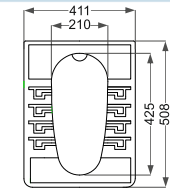

Romina
رومینا

Name Of Product	Technical Code	Weight(Kg)±%5
Asian W.C Flat (Close Rim) 58	12-61-58	14.400
Asian W.C Flat (Close Rim) 50	12-61-50	11.500