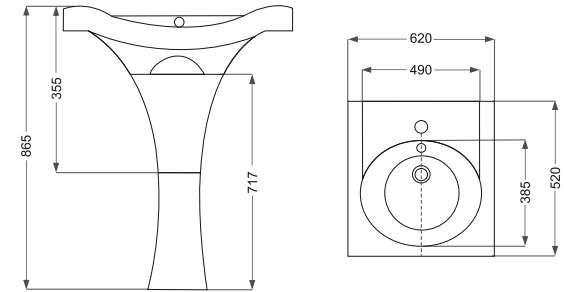

Romina
(رومينا)

Name Of Product	Technical Code	Weight(Kg)±%5
Wash Basin 60 M	10-61-60	19.200
Pedestal L	10-61-50	6.000