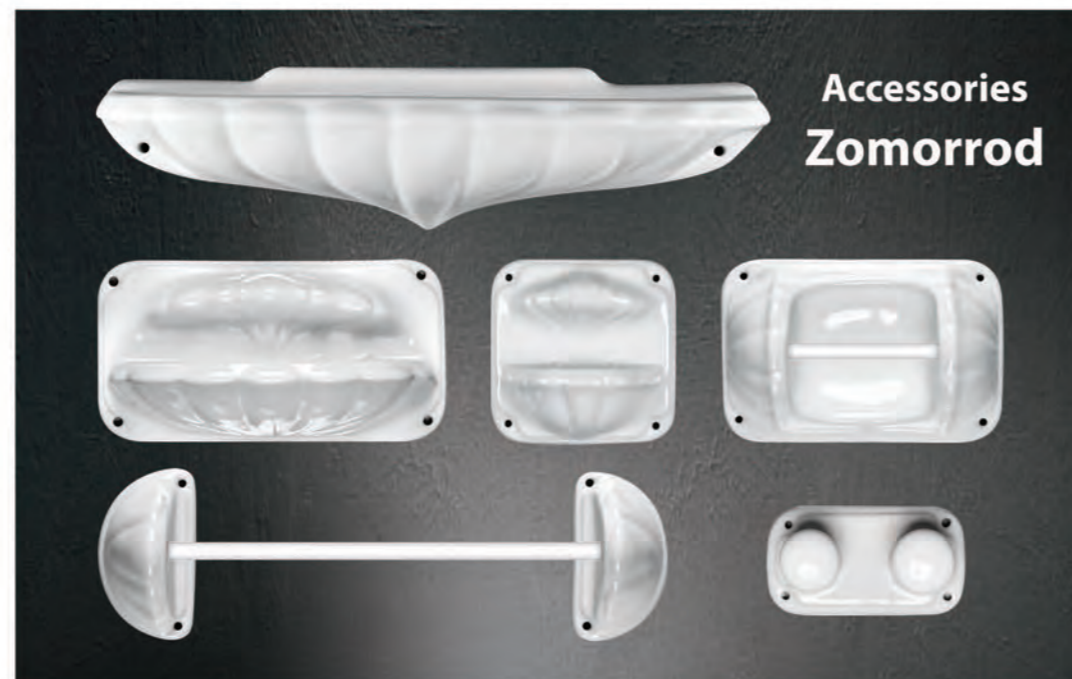

Negin

Crystal

Decorative & Accessories

**Decorative
Zomorrod**

Glaze Colors

Technical Information

Elena
الانثا

Name Of Product	Technical Code	Weight(Kg)±%5
Counter Basin 80	38-60-80	16.900