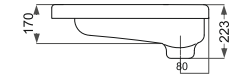

Parmida
پارمیدا

Name Of Product	Technical Code	Weight(Kg)±%5
Asian W.C Flat (Close Rim) 58	12-63-58	15.300