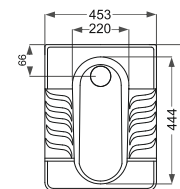

Firouzeh
فیروزه

Name Of Product	Technical Code	Weight(Kg)±%5
Asian W.C Flat L	12-26-57	12.800
Asian W.C Deep L	12-26-58	14.700
Asian W.C Flat S	12-26-50	9.900
Asian W.C Deep S	12-26-51	9.400

Classic
کلاسیک

Name Of Product	Technical Code	Weight(Kg)±%5
Asian W.C Deep	12-43-58	14.300
Asian W.C Flat	12-43-57	13.500

Crystal
کریستال

Name Of Product	Technical Code	Weight(Kg)±%5
Asian W.C Flat (Close Rim)58	12-52-58	13.600

Romina
رومینا

Name Of Product	Technical Code	Weight(Kg)±%5
Asian W.C Flat (Close Rim) 58	12-61-58	14.400
Asian W.C Flat (Close Rim) 50	12-61-50	11.500

Negin
نگین

Name Of Product	Technical Code	Weight(Kg)±%5
Siphonic Asian W.C	12-23-56	16.600
Siphonless Asian W.C	12-23-57	16.100

Elena
النا

Name Of Product	Technical Code	Weight(Kg)±%5
Asian W.C Flat (Close Rim) 59	12-60-59	15.450