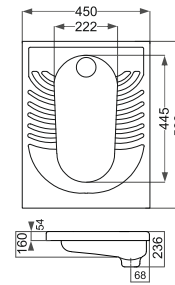

Name Of Product	Technical Code	Weight(Kg)±%5
Water Closet 61	13-91-61	33.900

Delta

دلٹا

Name Of Product	Technical Code	Weight(Kg)±%5
Water Closet S-trap	13-54-45	14.600
Water Closet P-trap	13-54-46	14.400

Aida

آیدا

Name Of Product	Technical Code	Weight(Kg)±%5
Water Closet P-trap	13-51-67	20.600
Cistern	14-51-32	8.00

Parmis

پارمیس

Name Of Product	Technical Code	Weight(Kg)±%5
Water Closet P-trap	13-53-64	20.100
Cistern	14-53-30	7.500

Parmida
پارمیدا

Name Of Product	Technical Code	Weight(Kg)±%5
Asian W.C Flat (Close Rim) 58	12-63-58	15.300

Elegant
الكانت

Name Of Product	Technical Code	Weight(Kg)±%5
Asian W.C Flat (Close Rim) 57	12-46-57	14.700
Asian W.C Deep (Close Rim) 58	12-46-58	15.500

Delta
دلٹا

Name Of Product	Technical Code	Weight(Kg)±%5
Asian W.C Flat S	12-54-49	9.850
Asian W.C Deep S	12-54-50	10.450
Asian W.C Flat L	12-54-57	12.000
Asian W.C Deep L	12-54-58	12.500

Royal
روپال

Name Of Product	Technical Code	Weight(Kg)±%5
Asian W.C Deep	12-40-54	12.600
Asian W.C Medical	12-40-55	13.100