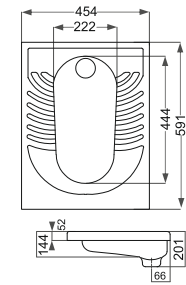

Name Of Product	Technical Code	Weight(Kg)±%5
Water Closet 61	13-91-61	33.900

Delta

دلٹا

Name Of Product	Technical Code	Weight(Kg)±%5
Water Closet S-trap	13-54-45	14.600
Water Closet P-trap	13-54-46	14.400

Aida

آیدا

Name Of Product	Technical Code	Weight(Kg)±%5
Water Closet P-trap	13-51-67	20.600
Cistern	14-51-32	8.00

Parmis

پارمیس

Name Of Product	Technical Code	Weight(Kg)±%5
Water Closet P-trap	13-53-64	20.100
Cistern	14-53-30	7.500

Parmida
پارمیدا

Name Of Product	Technical Code	Weight(Kg)±%5
Asian W.C Flat (Close Rim) 58	12-63-58	15.300

Elegant
الكانت

Name Of Product	Technical Code	Weight(Kg)±%5
Asian W.C Flat (Close Rim) 57	12-46-57	14.700
Asian W.C Deep (Close Rim) 58	12-46-58	15.500

Delta
دلٹا

Name Of Product	Technical Code	Weight(Kg)±%5
Asian W.C Flat S	12-54-49	9.850
Asian W.C Deep S	12-54-50	10.450
Asian W.C Flat L	12-54-57	12.000
Asian W.C Deep L	12-54-58	12.500

Royal
روپال

Name Of Product	Technical Code	Weight(Kg)±%5
Asian W.C Deep	12-40-54	12.600
Asian W.C Medical	12-40-55	13.100