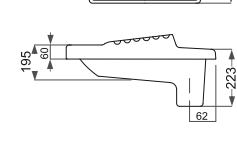

Negin
نگین

Name Of Product	Technical Code	Weight(Kg)±%5
Siphonic Asian W.C	12-23-56	16.600
Siphonless Asian W.C	12-23-57	16.100