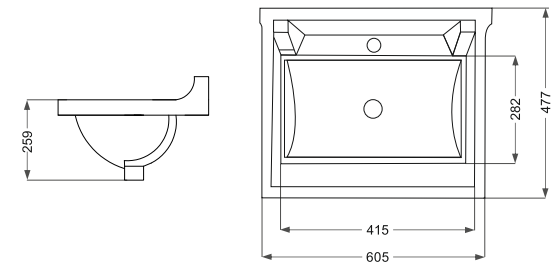

Elegant
الانثا

Name Of Product	Technical Code	Weight(Kg)±%5
Counter Basin 80	38-46-80	19.700

Classic
الانثا

Name Of Product	Technical Code	Weight(Kg)±%5
Counter Basin 60	38-43-60	14.300

Tania
تانیا ۶۰

Name Of Product	Technical Code	Weight(Kg)±%5
Counter Basin 60	38-59-60	11.450