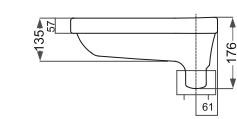

Romina
رومینا

Name Of Product	Technical Code	Weight(Kg)±%5
Asian W.C Flat (Close Rim) 58	12-61-58	14.400
Asian W.C Flat (Close Rim) 50	12-61-50	11.500