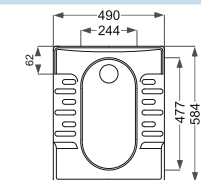

Name Of Product	Technical Code	Weight(Kg)±%5
Asian W.C Deep	12-43-58	14.300
Asian W.C Flat	12-43-57	13.500

Crystal
کریستال

Name Of Product	Technical Code	Weight(Kg)±%5
Asian W.C Flat (Close Rim)58	12-52-58	13.600

Romina
رومینا

Name Of Product	Technical Code	Weight(Kg)±%5
Asian W.C Flat (Close Rim) 58	12-61-58	14.400
Asian W.C Flat (Close Rim) 50	12-61-50	11.500

Negin
نگین

Name Of Product	Technical Code	Weight(Kg)±%5
Siphonic Asian W.C	12-23-56	16.600
Siphonless Asian W.C	12-23-57	16.100