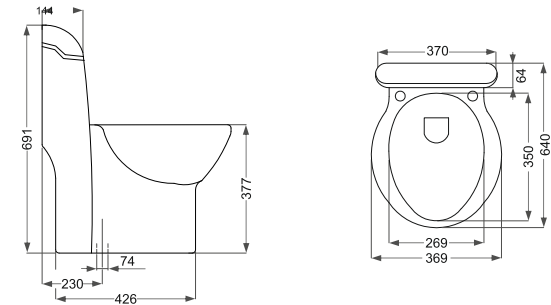

Olga
۶۴ الگا

Name Of Product	Technical Code	Weight(Kg)±%5
Water Closet 64	13-67-64	27.200
Cistern	14-67-37	9.000

Vista
ویستا ۶۳

Waterjet

■ واٹر جت

Name Of Product	Technical Code	Weight(Kg)±%5
Water Closet 63	13-57-63	32.300