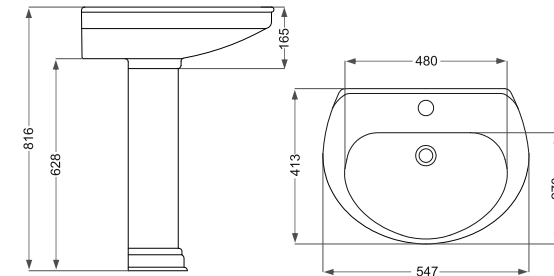

Diana
دیانا

Name Of Product	Technical Code	Weight(Kg)±%5
Wash Basin 55	10-44-55	10.000
Pedestal 64	11-44-64	7.000