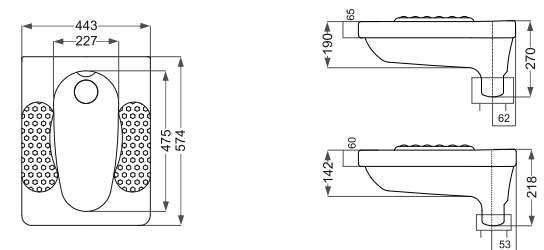

Classic
کلاسیک

Name Of Product	Technical Code	Weight(Kg)±%5
Asian W.C Deep	12-43-58	14.300
Asian W.C Flat	12-43-57	13.500