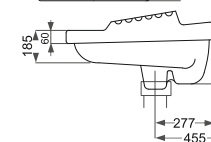

Negin
نگین

Name Of Product	Technical Code	Weight(Kg)±%5
Siphonic Asian W.C	12-23-56	16.600
Siphonless Asian W.C	12-23-57	16.100