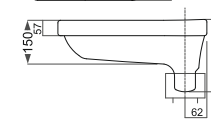

Romina
رومینا

Name Of Product	Technical Code	Weight(Kg)±%5
Asian W.C Flat (Close Rim) 58	12-61-58	14.400
Asian W.C Flat (Close Rim) 50	12-61-50	11.500