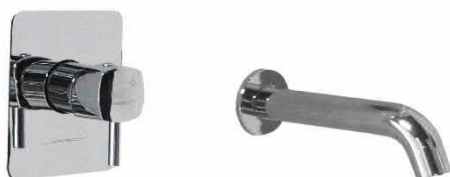

CRAVIT series

Different Colors

concealed rain bath shower mixer