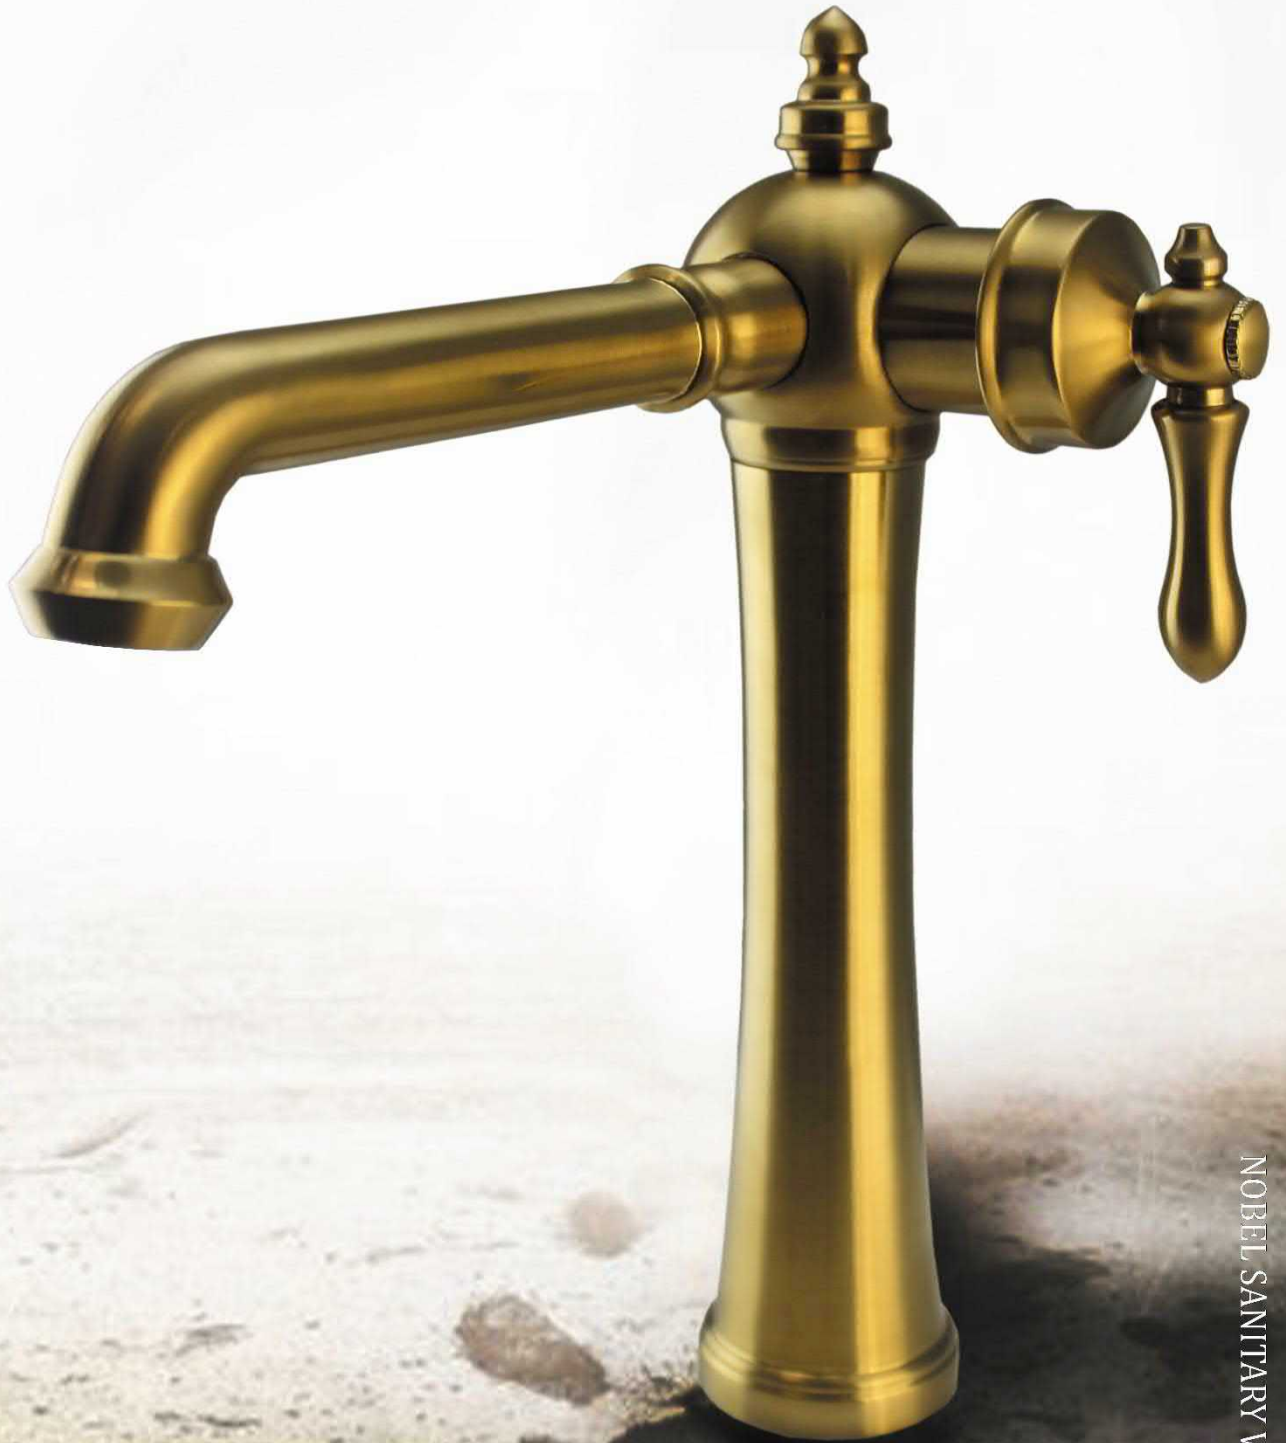

VALUABLE CHOICE

NOBEL SANITARY WARES