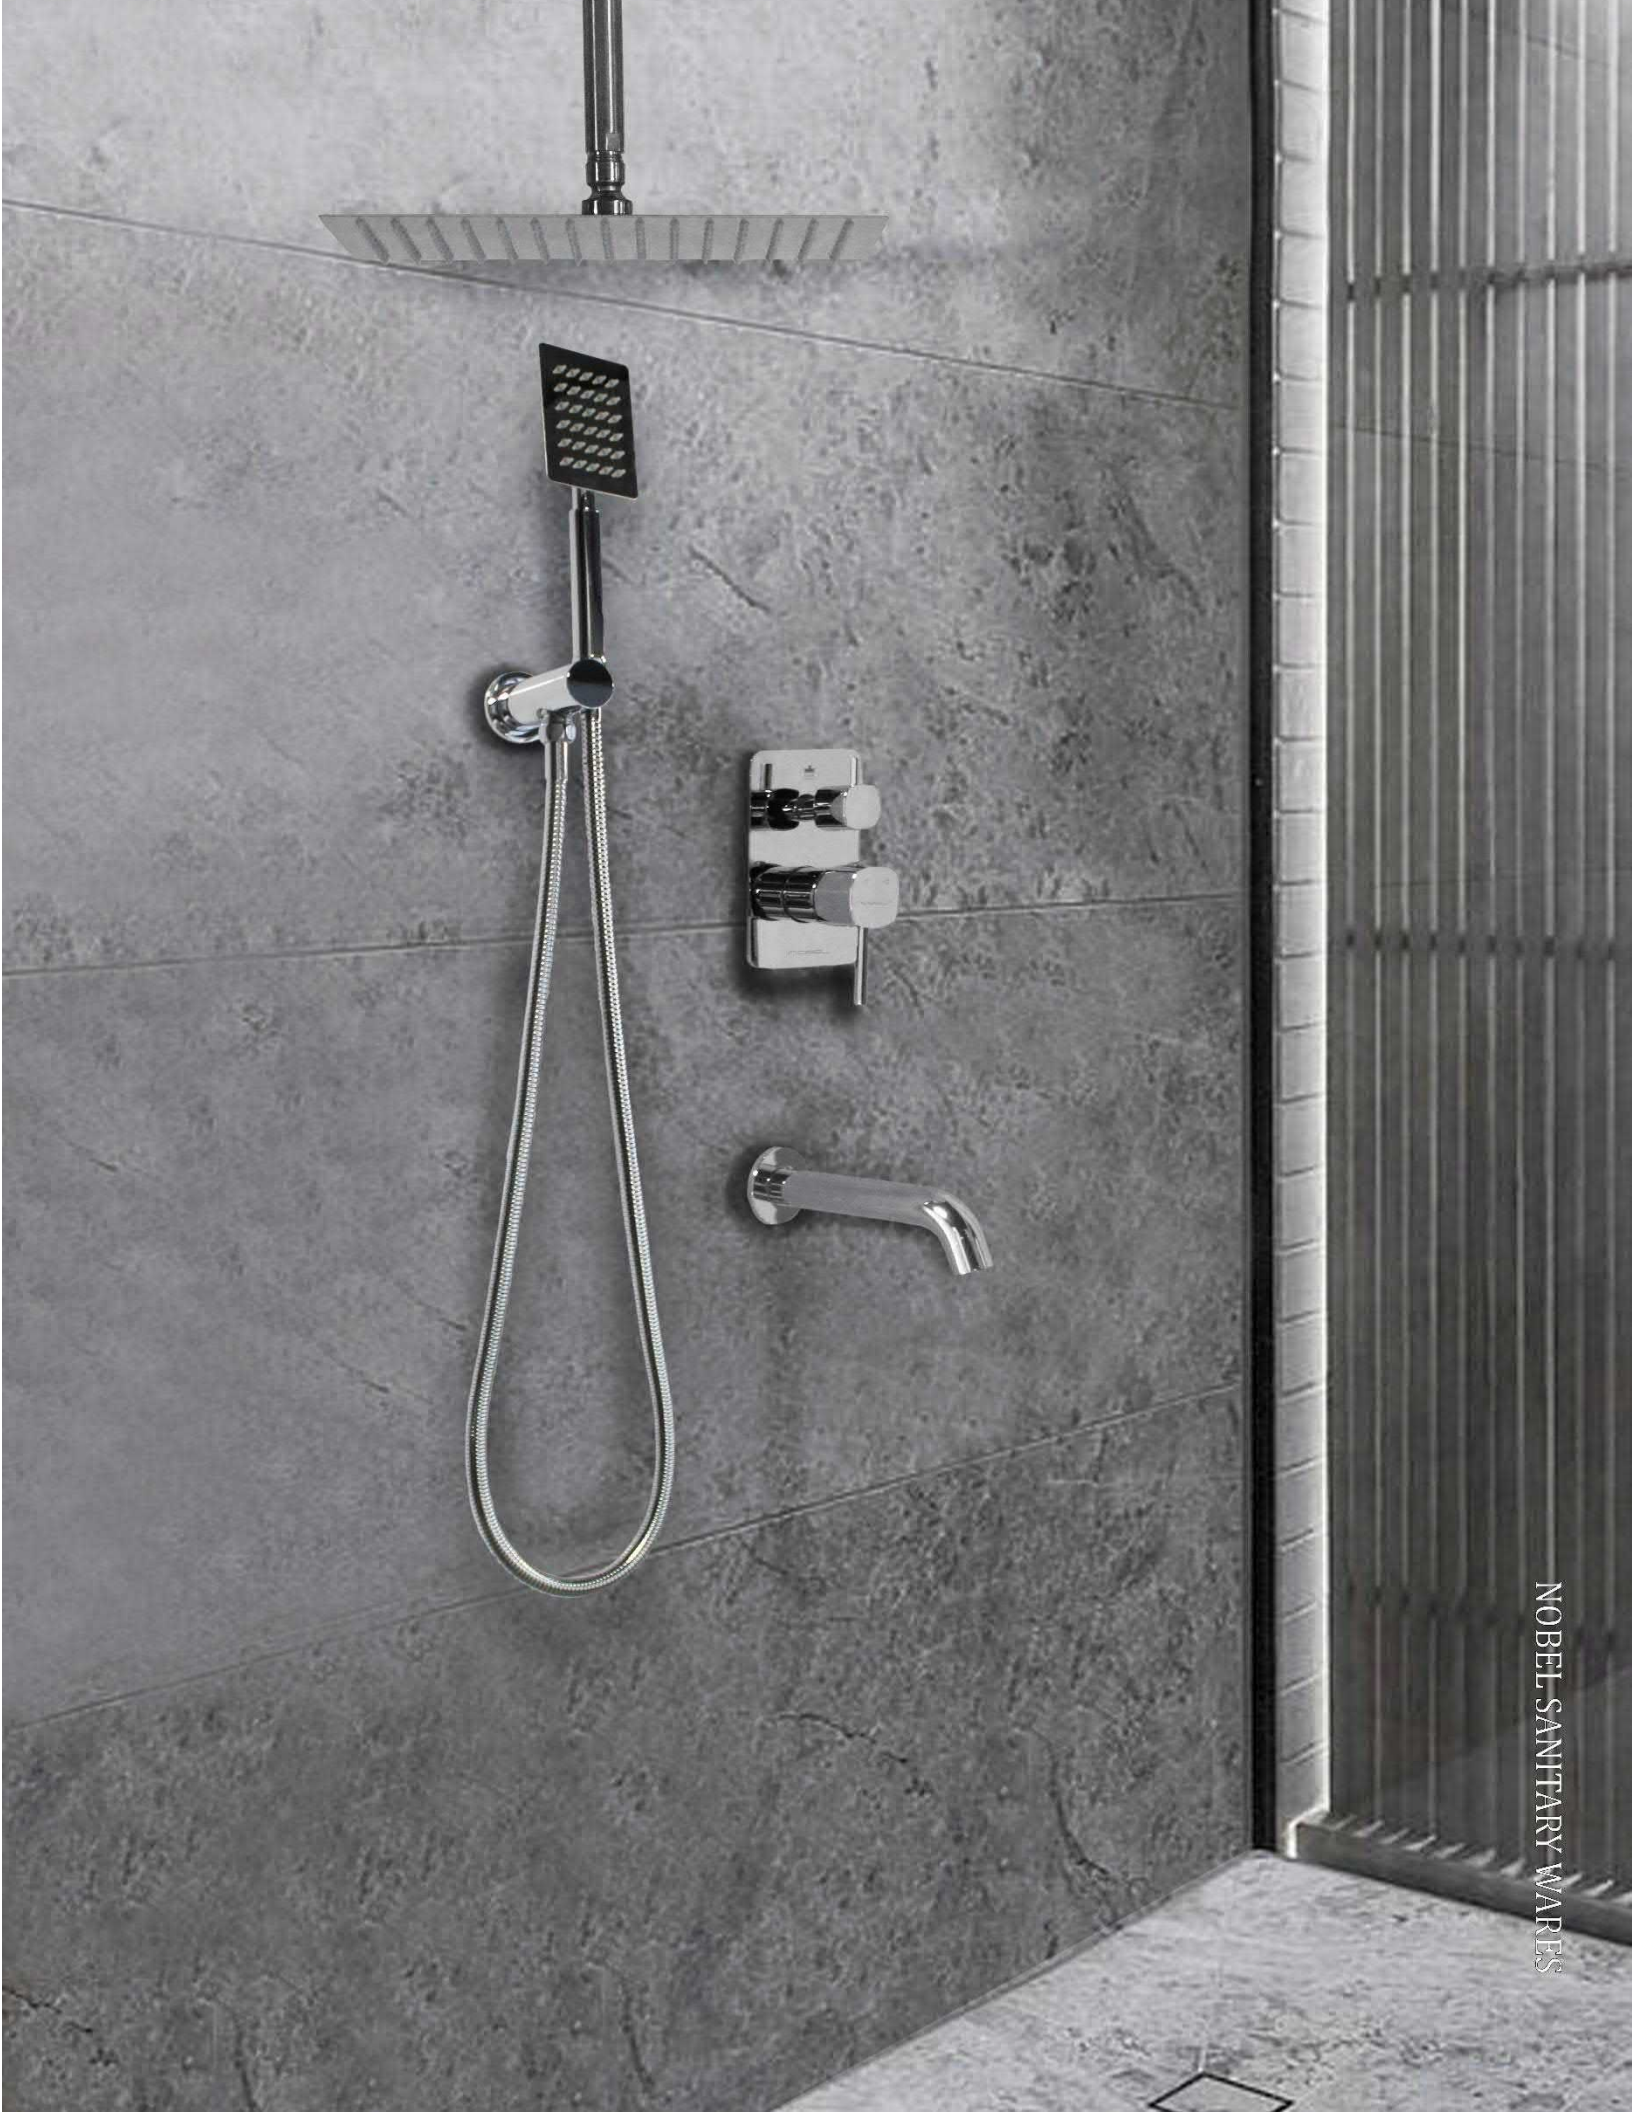

concealed toilet mixer

NOBEL SANITARY WARES

ELITE series

Different Colors

concealed rain bath shower mixer

concealed basin mixer

concealed toilet mixer

CRAVIT series