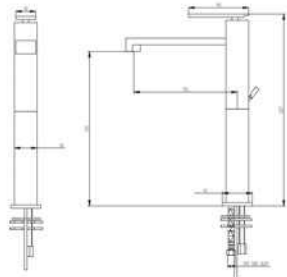

OPA00488A11

Single lever high basin mixer