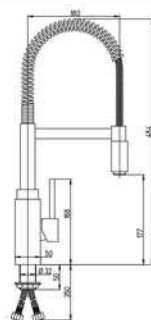

Kitchen Faucets

84...556

DaxR