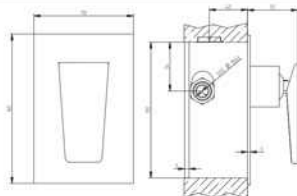

OAM00410A12

Built-in shower mixer