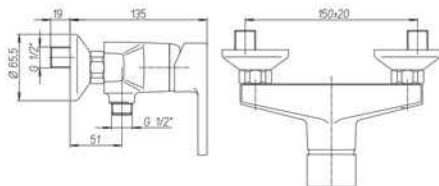

92...511

Single-lever shower mixer