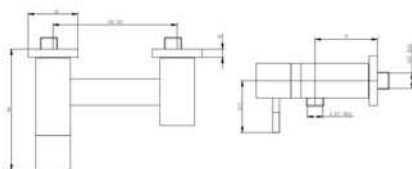

OPR00028

External shower mixer