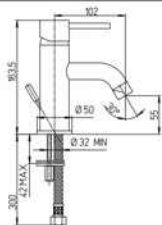

COX

78...211

Single-lever basin mixer