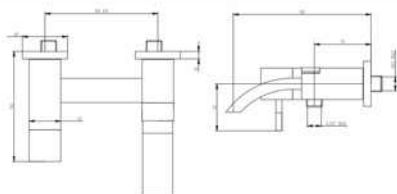

OPR0001109

External bath mixer