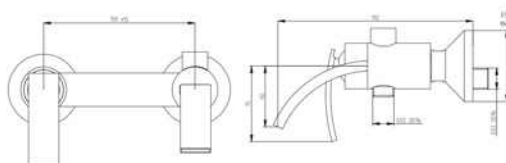

01O00011

External bath mixer