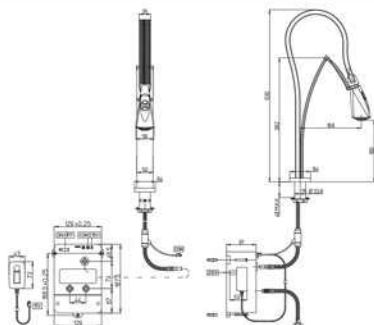

Kitchen Faucets

HK...557IK

Single-lever electronic kitchen mixer

Hybrid