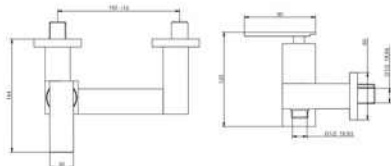

OPA00028A11

External shower mixer