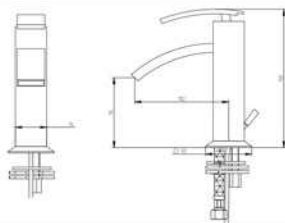

0IQ0088A10

Single lever basin mixer