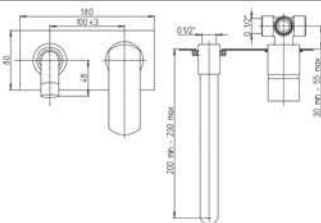

86...208P

Single-lever wall mounted mixer
with plate