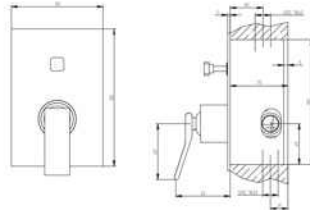

OGI00400A11

Built-in bath mixer