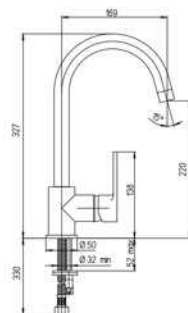

Kitchen Faucets

84...556

DaxR

Fl...591

Single-lever pull-out kitchen mixer

Firenze

90...572

Single-lever kitchen mixer
with swivel spout

Le mans

90...572/599B

Le mans