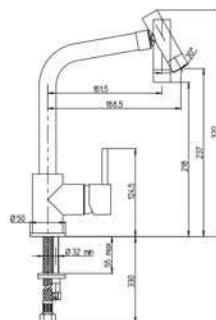

78...572BS

Cox