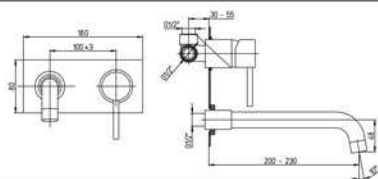

78...208P

Single-lever wall mounted mixer with plate