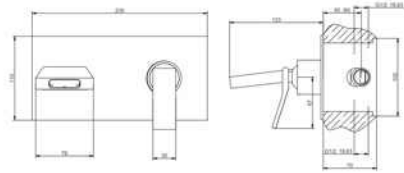

## OGI00497A11

Single lever built-in basin mixer