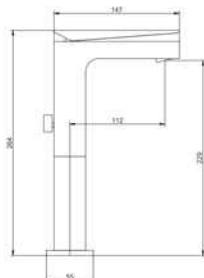

OAM00488A12

Single lever high basin mixer