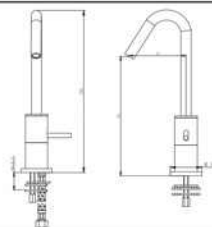

Profumi

OPR00088F09

Single lever basin mixer