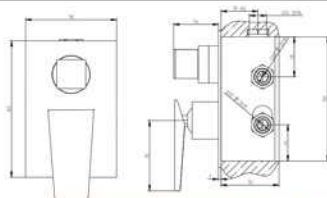

OAM00436A12

Built-in bath mixer