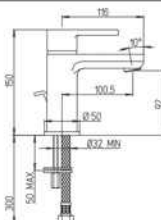

# 90 le mans

G35 Energy Saving

*ÓPaini*

92  
arena

**arena**

**92...211**

Single-lever basin mixer

**92...211LLBLSSR**