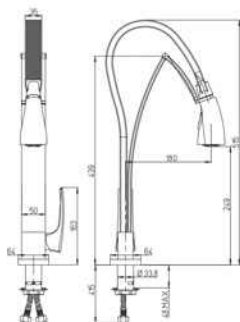

HK...557TK

Single-lever manual kitchen mixer

Hybrid