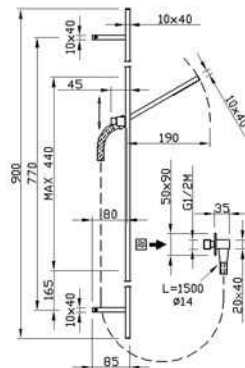

85500-CR

SELECT

Complete rectangular sliding rail.