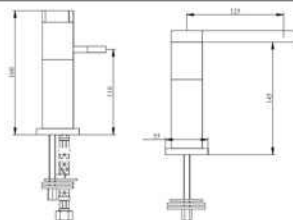

0EQ00088A10

Single lever basin mixer