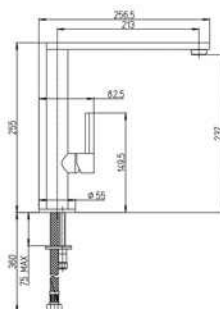

Kitchen Faucets

78...579T90

Single-lever kitchen mixer

Cox