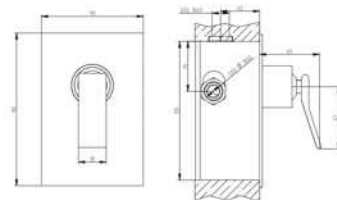

OGI00410A11

Built-in shower mixer