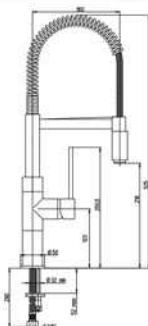

78...556

Cox