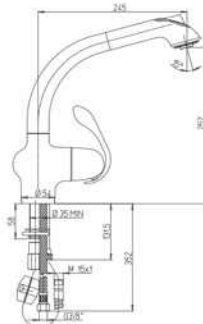

US...5668Y

Single-lever pull-out kitchen mixer