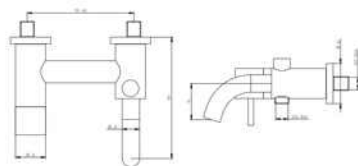

OPR0001109

External bath mixer