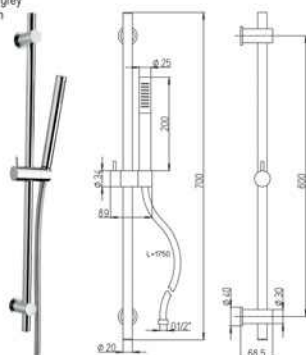

50...126/P4