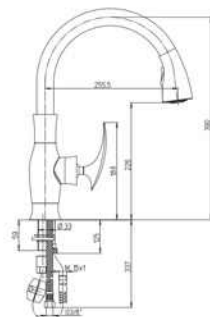

Kitchen Faucets

84...556

DaxR

Fl...591

Single-lever pull-out kitchen mixer

Firenze

90...572

Single-lever kitchen mixer
with swivel spout

Le mans

90...572/599B

Le mans