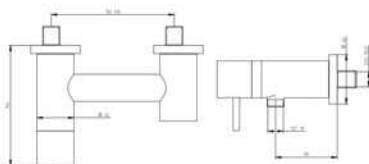

OPR00028

External shower mixer