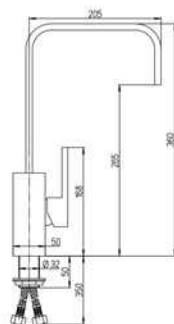

84...572R

DaxR