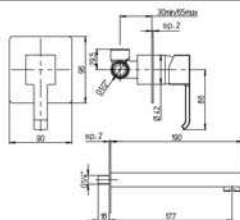

19...208

Single-lever wall mounted mixer