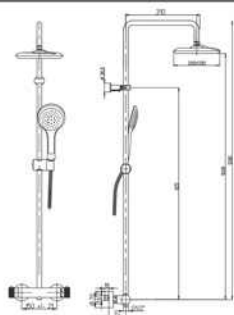

COX

78...211

Single-lever basin mixer

78...211LL

Single-lever basin mixer high model

78...111

Single-lever bath mixer

78...511

Single-lever shower mixer

78...208P

Single-lever wall mounted mixer with plate

78...689