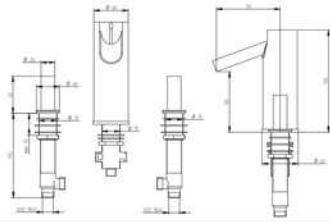

Flower

OFW00033A10

Three holes basin group