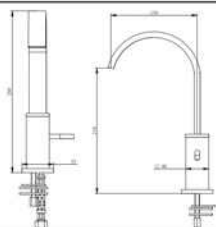

OPR00088A10

Single lever basin mixer