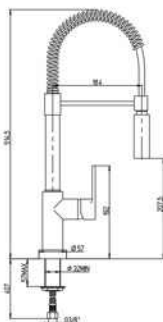

90...557LLPE

Le mans