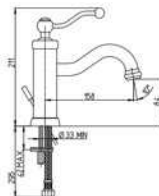

duomo

88...211

Single-lever basin mixer