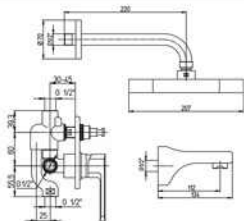

86...434

Built-in single-lever bath-shower mixer
with showerhead