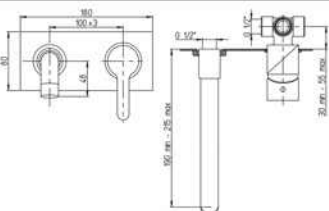

Single-lever basin mixer

**92...111**

Bath mixer

**92...511**

Single-lever shower mixer

**86...208P**

Single-lever wall mounted mixer with plate

*óPaini*