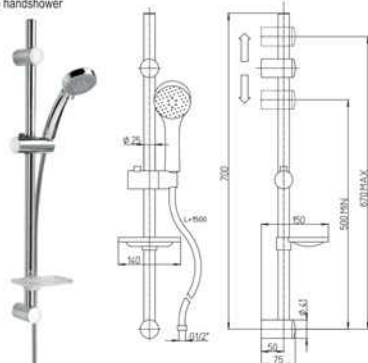

shower

50...124/P1