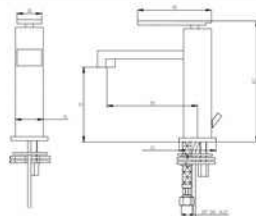

Pasol

OPA00088A11

Single lever basin mixer