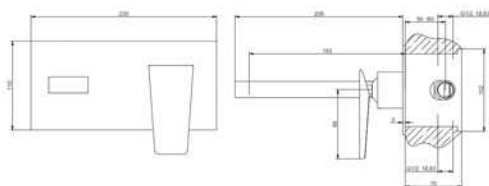

OAM00497A12

Single lever built-in basin mixer