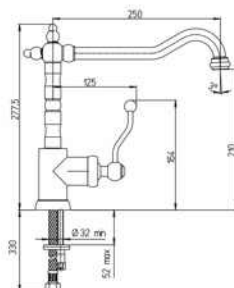

88...572

Duomo