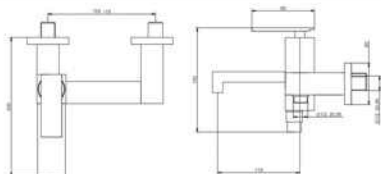

OPA00011A11

External bath mixer