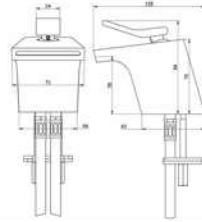

Gitano

OGI00088A12

Single lever basin mixer