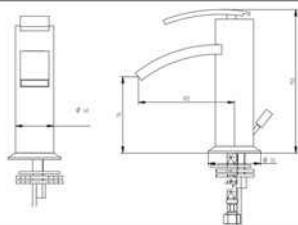

01O0088A10

Single lever basin mixer