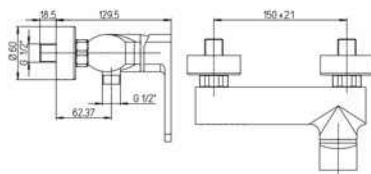

86...511

Single-lever shower mixer