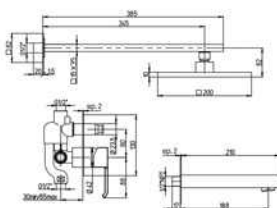

19...434

Built-in single-lever bath-shower mixer with showerhead