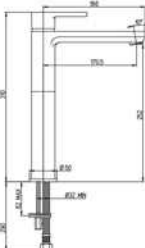

92...211LLBLSSR

Single-lever basin mixer