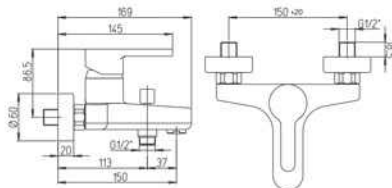

92...111

Bath mixer