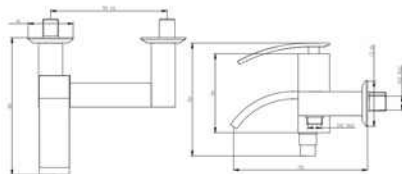

0IQ00011A13

External bath mixer