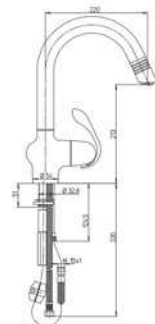

Kitchen Faucets

US...591

Single-lever pull-out kitchen mixer