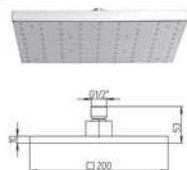

50...759TCASQE

SQUARE anti-limestone shower head with joint 200 x 200 mm