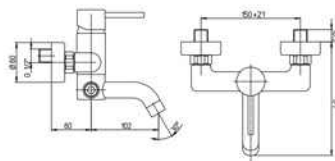

78...111

Single-lever bath mixer