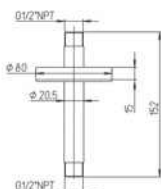

50...744

1/2 ceiling shower arm with rose shower line