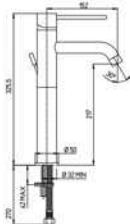

78...211LL

Single-lever basin mixer high model