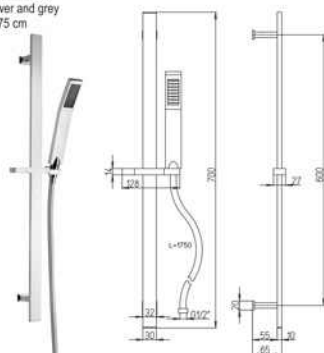

50...129/P5