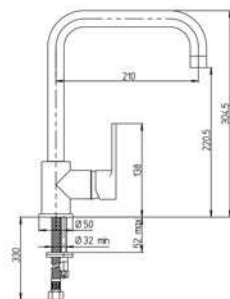

90...572/599B

Le mans