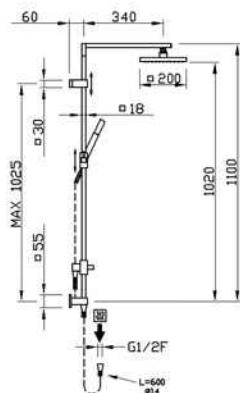

31450/ED-CR

EXTREME