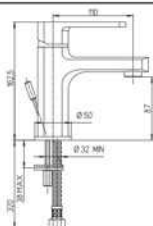

OVO

86...211

Single-lever basin mixer