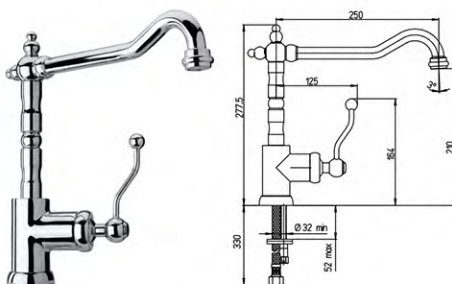

88...572

Duomo
Single-lever kitchen mixer
with high and swivel spout

Chrome
CR