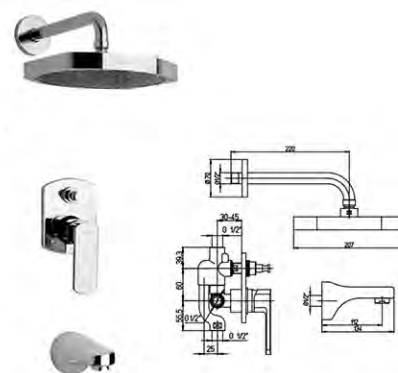

86...434

Ovo
Built-in single-lever bath-shower mixer with showerhead

Chrome
CR