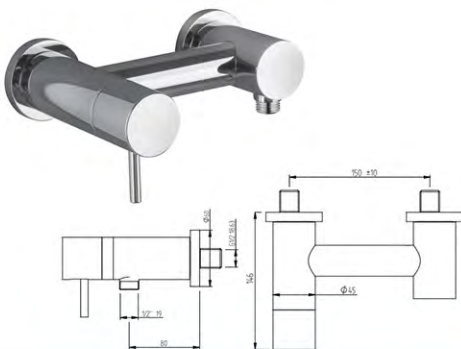

EO00028

External bath mixer
Chrome