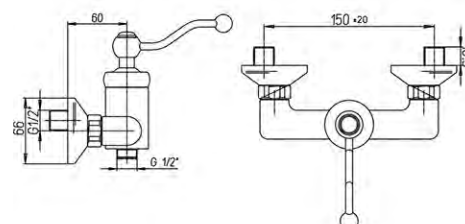

88...511

Single-lever shower mixer

Chrome
CR

Aged Copper
QL