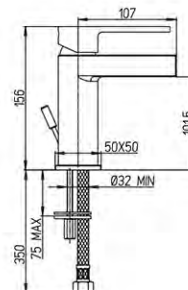

## 89...697SET

Built-in single-lever shower mixer

Gold  
OP

**84...211R**

Single-lever basin mixer

**84...211WFR**

Single-lever basin mixer

**84...111R**