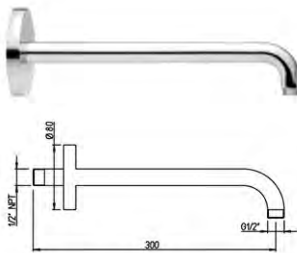

50...745T140

shower line

Ø22 wall shower arm,
Size: 40 x 40 mm

Chrome
CR

50...759UPQ3

shower line

Anti-limestone, ultra-thin showerhead
in stainless steel,
Size: 300 x 300 mm

Chrome
CR