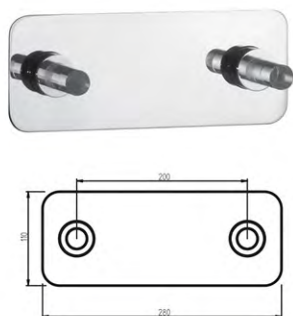

FW00410

Built-in group / way
Chrome