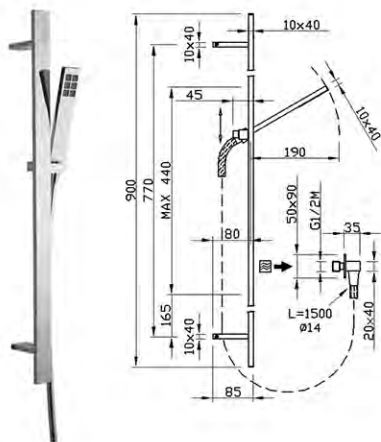

85500-CR

CALFLEX®

SELECT
Complete rectangular sliding rail.

Chrome