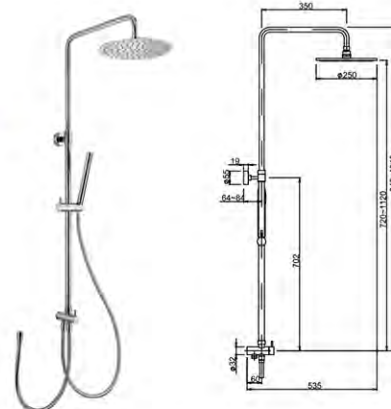

50...191ART5

Shower line
Adjustable round shower

Chrome
CR