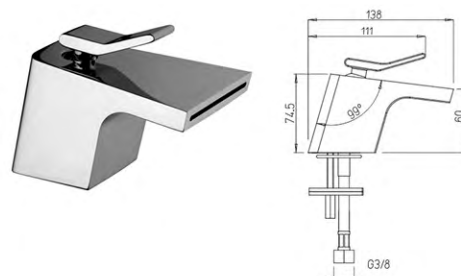

### GI00086

Single lever basin mixer  
Chrome