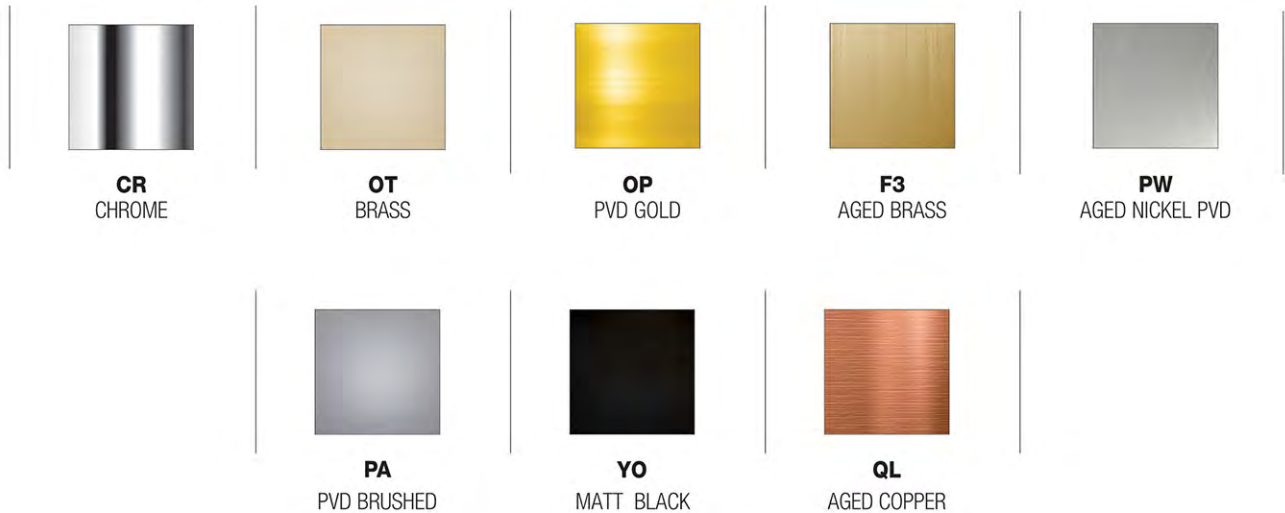

## 88...572LL

**Cox**  
Single-lever kitchen mixer  
with spring and swivel spout

Chrome  
CR

Gold  
OP

Aged Copper  
QL

Aged Brass  
F3

## 64...579Q90

**Dax R**  
Single-lever kitchen mixer

Chrome  
CR

## Finishing