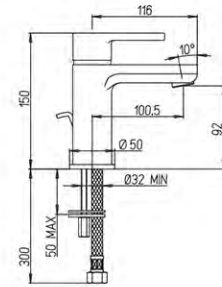

Arena

92...211

Single-lever basin mixer