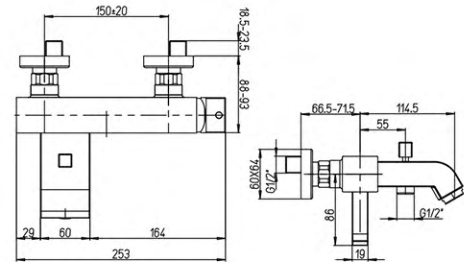

19...111

Single-lever bath mixer

Chrome
CR