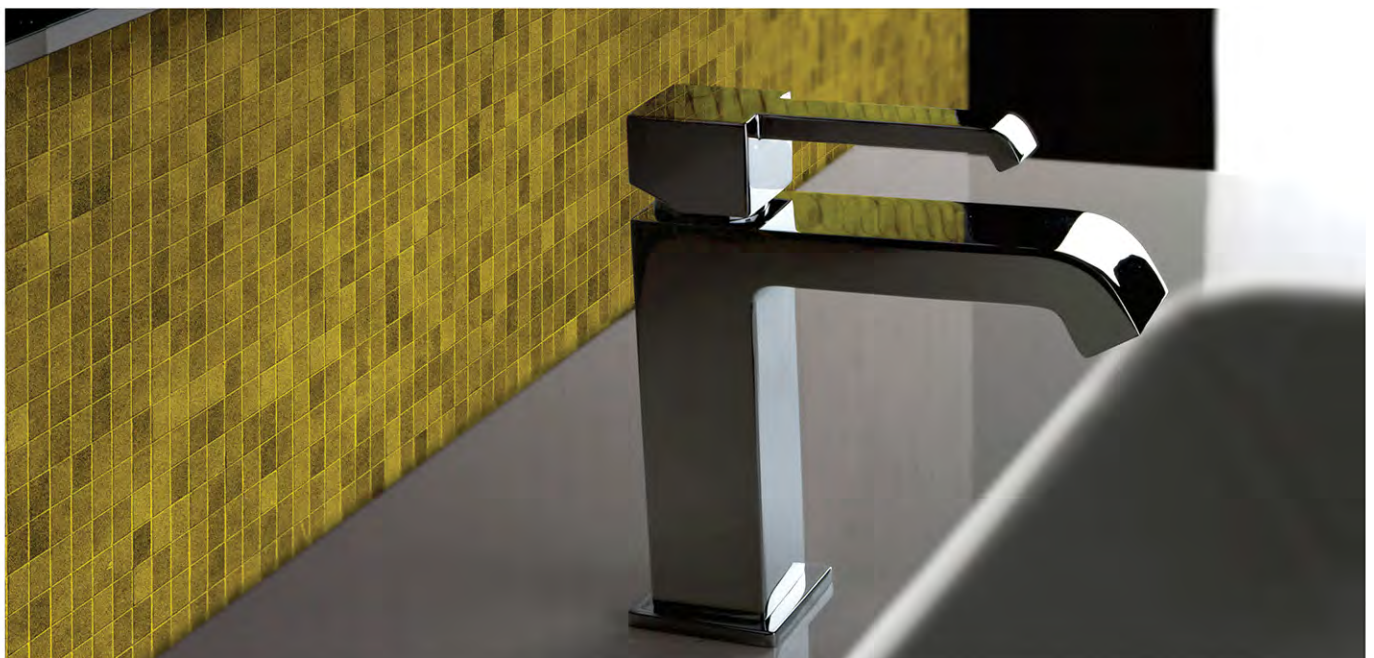

## 19...511

Single-lever shower mixer

Chrome  
CR