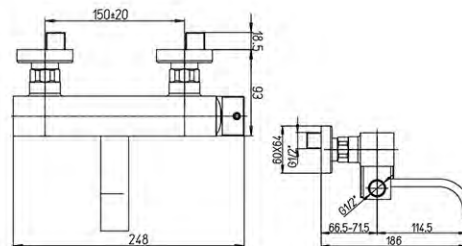

84...111R

Single-lever bath mixer