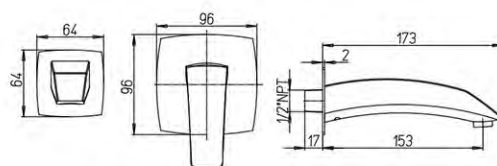

89...208

Single-lever wall mounted mixer

Gold
OP