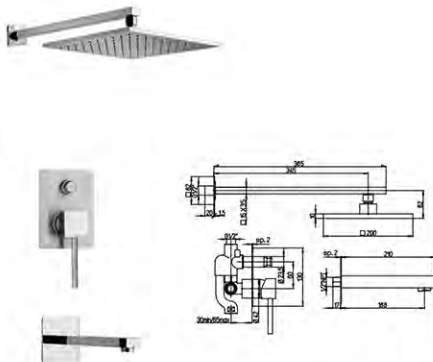

84...434R

Dax R
Built-in single-lever bath-shower mixer with adjustable shower kit

Chrome
CR