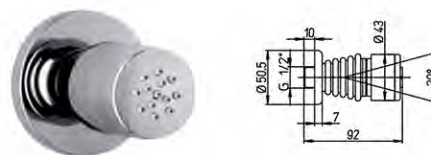

50...721

Shower line
Body jet

Chrome
CR