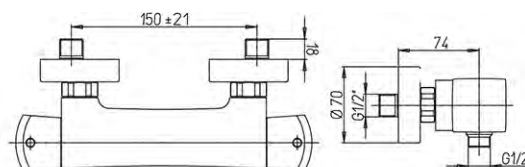

89...511TH

Thermostatic shower mixer

Chrome
CR

Gold
OP