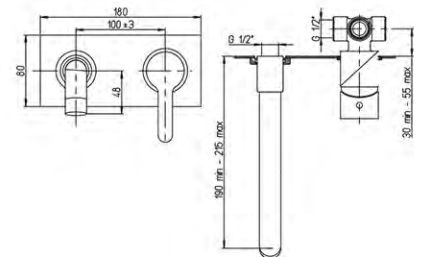

92...208P

Single-lever wall mounted mixer

92...797SET

Built-in single-lever bath mixer

92...697SET

Built-in single-lever shower mixer