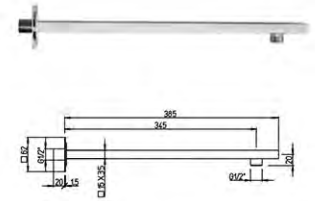

50...745T540

shower line

Rectangular wall mounted shower arm,
Size: 35 x 15 mm

Gold
OP