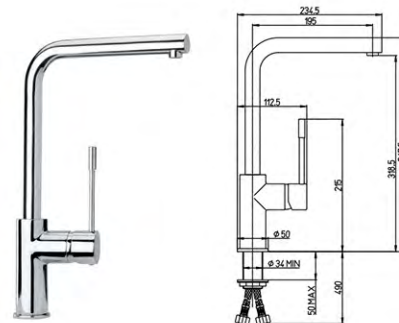

78...572LLL2

Cox
Single-lever kitchen mixer

Chrome
CR