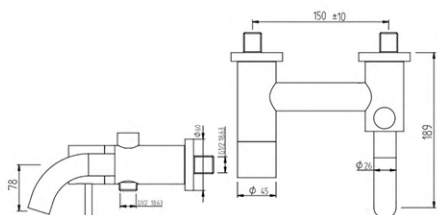

PR00011

External bath mixer
Chrome