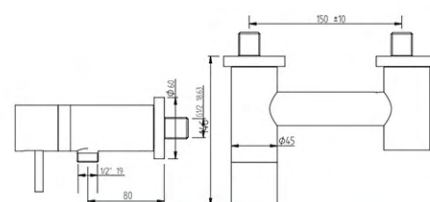

SR00028

External shower mixer
Chrome