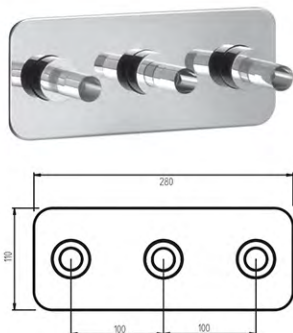

FW00400

Built-in group with diverter
Chrome