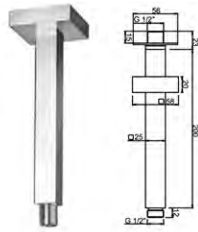

## 50...744T720

shower line

Ceiling shower arm with strengthened fixing,  
Size: 25 x 25 mm

Chrome  
CR