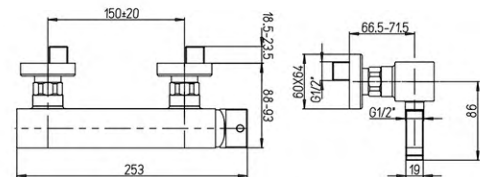

19...511

Single-lever shower mixer

Chrome
CR