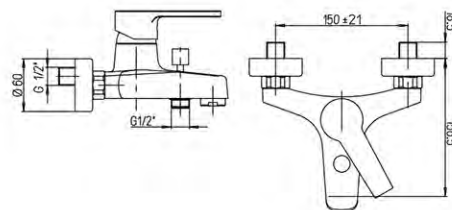

90...111

Single-lever bath mixer

Chrome
CR