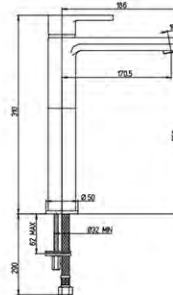

92...211LLBL

Single-lever basin mixer high model