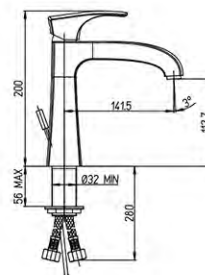

## 89...211LLLS

Single-lever basin mixer with simple-rapid 1 1/4"

Chrome  
CR

Gold  
OP