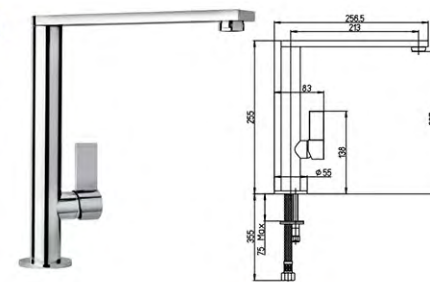

## 64...579Q90

**Dax R**  
Single-lever kitchen mixer

Chrome  
CR