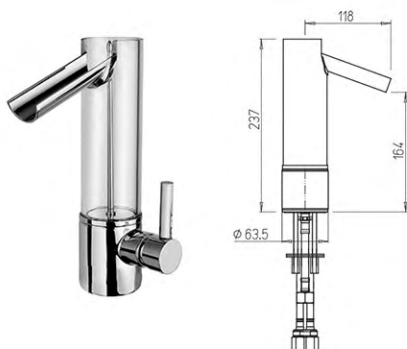

Flower

FW00088

Single lever basin mixer,
with waste.
Chrome , Glass