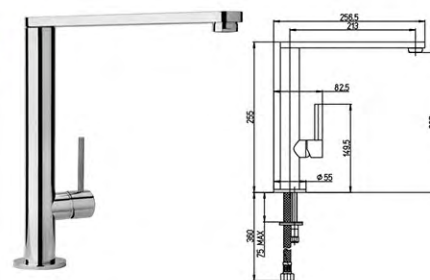

78...579T90

Cox
Single-lever kitchen mixer

Chrome
CR