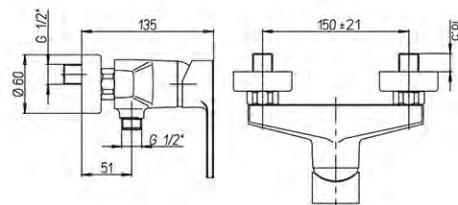

90...511

Single-lever shower mixer

Chrome
CR