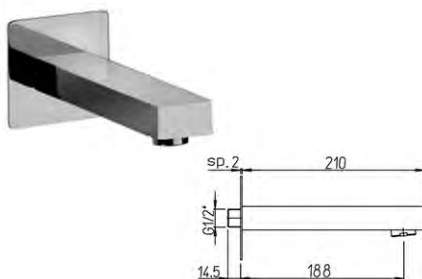

## 50...759TCAS

shower line

Anti-limestone ABS shower head,  
Size: 200 x 200 mm

Chrome  
CR

Gold  
OP