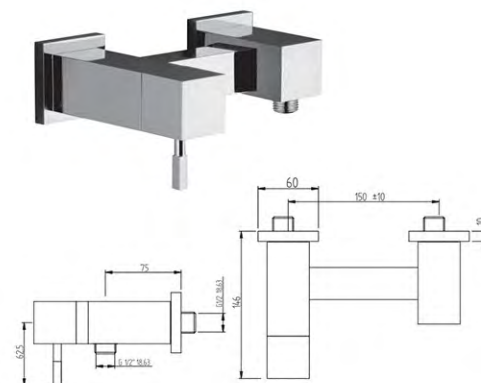

EQ00028

External bath mixer
Chrome