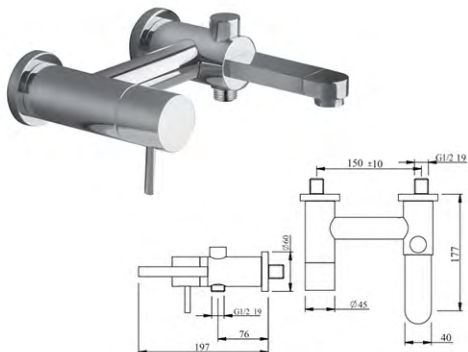

EO00011

External shower mixer
Chrome