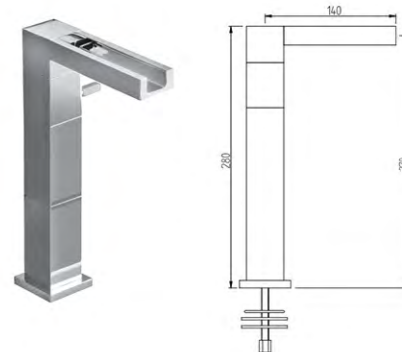

EQ00494

Single lever high basin mixer
Chrome