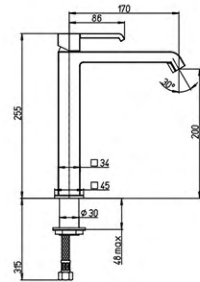

19...211LLES

Single-lever basin mixer

Chrome
CR