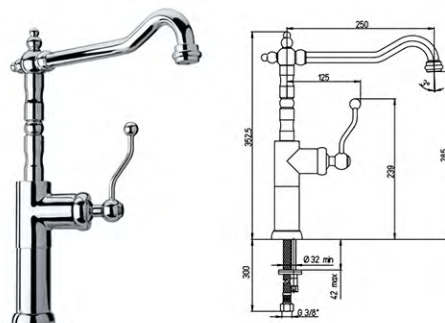

88...572LL

Cox
Single-lever kitchen mixer
with spring and swivel spout

Chrome
CR

Gold
OP

Aged Copper
QL

Aged Brass
F3