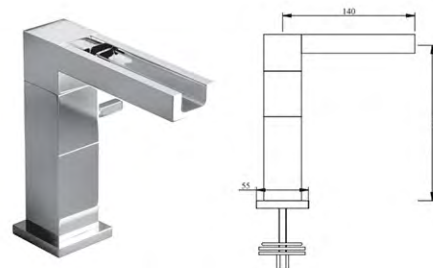

Elidere b

EQ00079

Single lever basin mixer
Chrome