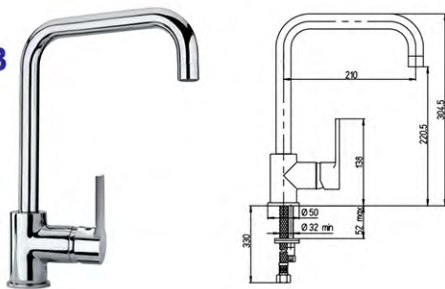

Kitchen Taps

90...572/599B

Le mans
Single-lever kitchen mixer
with 90° swivel spout

Chrome
CR