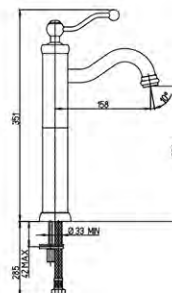

88...211LLSS

Single-lever basin mixer high model

Chrome
CR

Aged Copper
QL