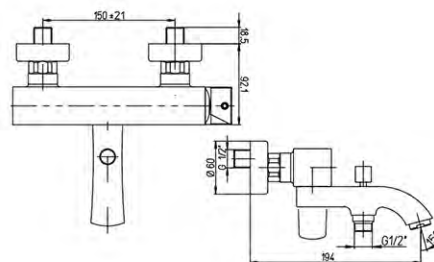

89...111

Single-lever bath mixer

Chrome
CR

Gold
OP