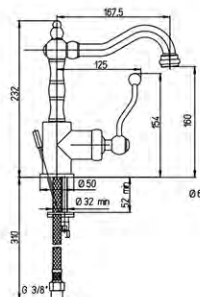

88...250

Single-lever basin mixer

Aged Copper
QL