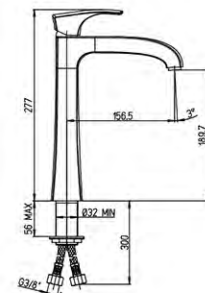

## 89...211LLLS

Single-lever basin mixer with simple-rapid 1 1/4"

Chrome  
CR

Gold  
OP