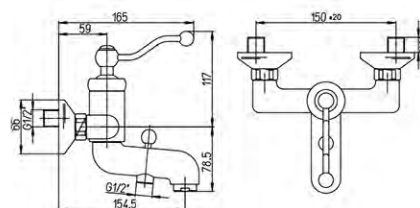

Aged Copper  
QL

88...250

Single-lever basin mixer

Aged Copper  
QL

88...111

Single-lever bath mixer

Chrome  
CR

Aged Copper  
QL