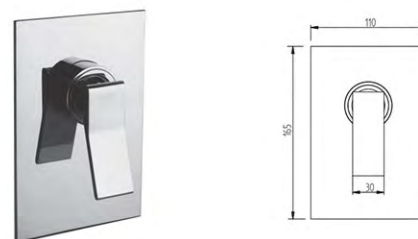

GI00410

Built-in shower mixer
Chrome