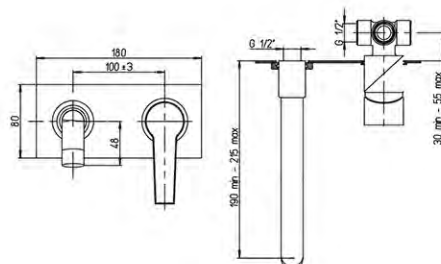

90...208P

Single-lever wall mounted mixer

Chrome
CR