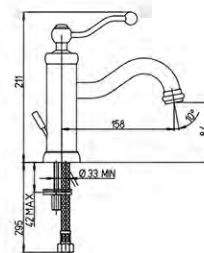

88...211

Single-lever basin mixer

Chrome
CR