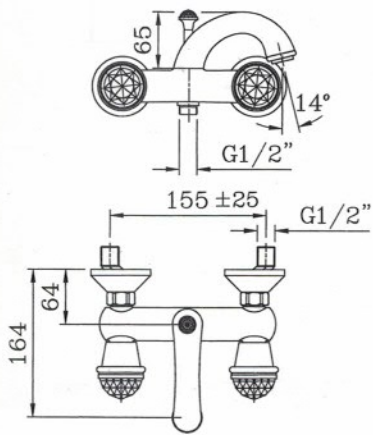

Bath mixer, Chrome - Gold