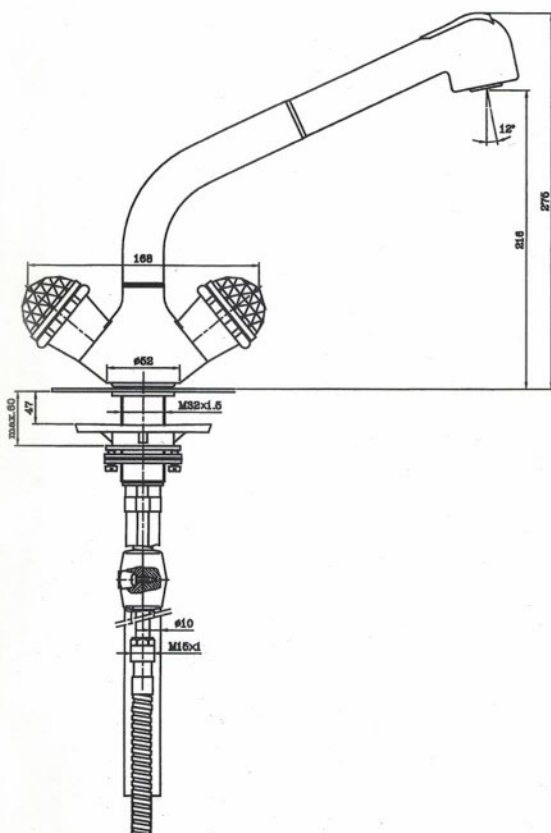

# *Crista*

*Bath mixer, Chrome - Gold*

*Single hole Sink mixer with , extractable shower,  
Chrome - Gold*

*Single hole Basin mixer with , pop-up waste,  
Chrome - Gold*

*Single hole Bidet mixer with , pop-up waste,  
Chrome - Gold*

*Shower mixer , Chrome - Gold*

Standard headwork 1/2 327483  
Ceramic headwork 1/2 327493

Standard headwork 1/2 327484  
Ceramic headwork 1/2 327494

Standard headwork 1/2 327482  
Ceramic headwork 1/2 327492

Standard headwork 1/2 337483  
Ceramic headwork 1/2 337493

Standard headwork 1/2 337484  
Ceramic headwork 1/2 337494

Standard headwork 1/2 337482  
Ceramic headwork 1/2 337492

Standard headwork 1/2 326483  
Ceramic headwork 1/2 326493

Standard headwork 1/2 326484  
Ceramic headwork 1/2 326494

Standard headwork 1/2 326482  
Ceramic headwork 1/2 326492

Standard headwork 1/2 324483  
Ceramic headwork 1/2 324493

Standard headwork 1/2 324484  
Ceramic headwork 1/2 324494