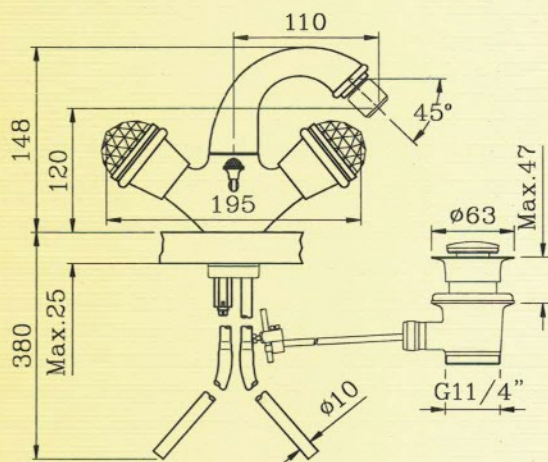

*Shower mixer , Chrome - Gold*

Standard headwork 1/2 327483  
Ceramic headwork 1/2 327493

Standard headwork 1/2 327484  
Ceramic headwork 1/2 327494

Standard headwork 1/2 327482  
Ceramic headwork 1/2 327492