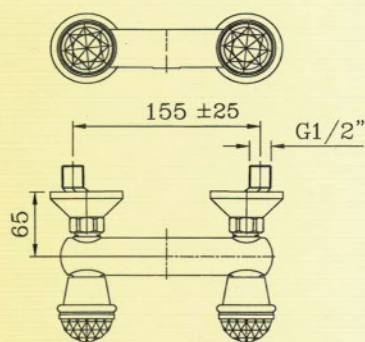

*Shower mixer , Chrome - Gold*

Standard headwork 1/2 327483  
Ceramic headwork 1/2 327493

Standard headwork 1/2 327484  
Ceramic headwork 1/2 327494

Standard headwork 1/2 327482  
Ceramic headwork 1/2 327492