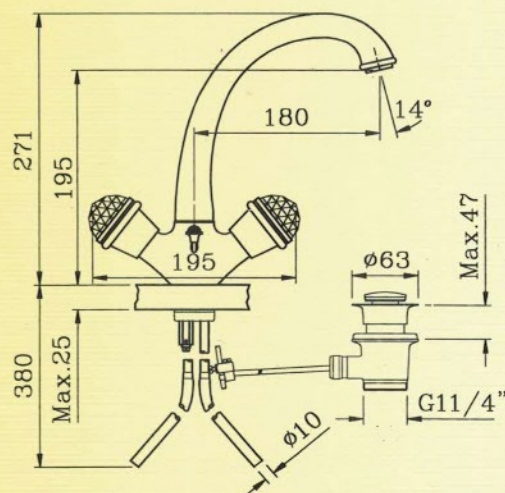

*Single hole Sink mixer with , extractable shower,
Chrome - Gold*