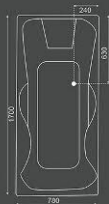

T112

SIZE: 1700X780X620 mm ©©