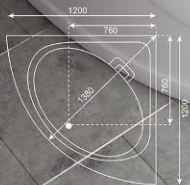

T204

SIZE: 1200X1200X550 mm