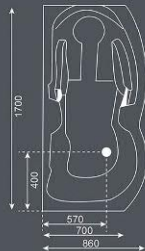

T106

SIZE: 1700X860X540 mm ©©