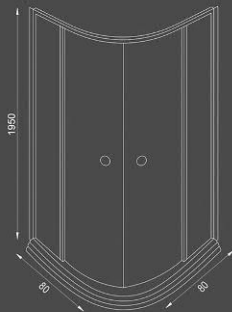

CURVE SHOWER FRAME

Available sizes:

SIZE: 800X800X1950 mm

SIZE: 900X900X1950 mm