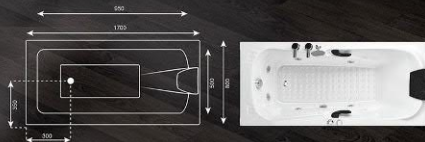

T105

SIZE: 1600X800X650 mm   SIZE: 1700X800X650 mm