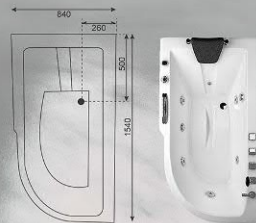

T102

SIZE: 1540X840X600 mm ©®