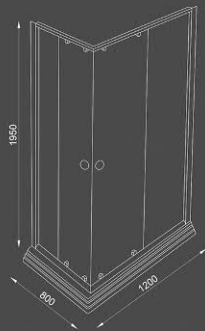

RECTANGLE SHOWER FRAME

Available sizes:

SIZE: 800X800X1950 mm

SIZE: 900X900X1950 mm

SIZE: 1000X800X1950 mm

SIZE: 1200X800X1950 mm

SIZE: 1500X900X1950 mm