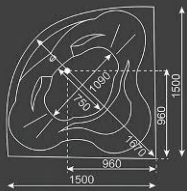

T201

SIZE: 1500X1500X690 mm