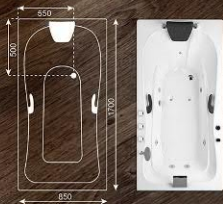

T107

SIZE: 1700X850X650 mm