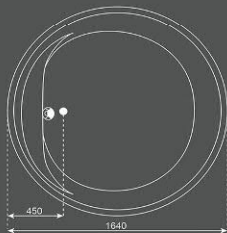

T303

SIZE: 1640X580 mm