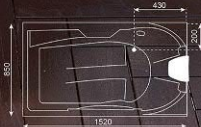

T104

SIZE: 1700X700X500 mm ©©

Exclusive design that produces in two sides. This whirlpool with the beautiful panel, has chosen by many consumers.

T105

SIZE: 1600X800X650 mm SIZE: 1700X800X650 mm

Glass in the body of this model has given it a special look. Also, the use of wood in this model brings a good sense of nature to you. Its construction and the thickness of walls provide for excellent heat retention and durability. This model is also available with a simple panel.

T107

SIZE: 1700X850X650 mm

The 107 Bathtub is luxury and simple look with the high walls and high water capacity that produce in low sides.

T109

SIZE: 1520X850X600 mm

The 109 Bathtub is a jacuzzi with medical floor. It has the glass panel in front of and produce with low different handlets.