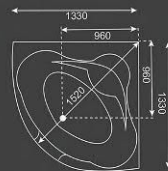

T202

SIZE: 1330X1330X610 mm