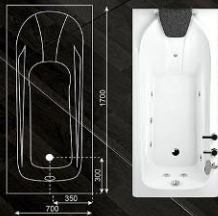

T104

SIZE: 1700X700X500 mm ©©