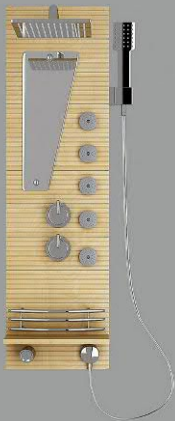

Available sizes:

SIZE: 800X800X1950 mm

SIZE: 900X900X1950 mm

SIZE: 1000X800X1950 mm

SIZE: 1200X800X1950 mm

SIZE: 1500X900X1950 mm

CURVE SHOWER FRAME

These premium doors feature minimal metal framing to create an elegant, sophisticated look and feel. This frame adds structure to the glass for solid operation.

Available sizes:

SIZE: 800X800X1950 mm

SIZE: 900X900X1950 mm

SH01

SIZE: 1300X310X410 mm

PRODUCT DETAILS:

- Material: Acrylic
- Installation: Freestanding
- Product Warranty: 5 Years
- Faucet Included: Yes

SH02

SIZE: 1300X310X410 mm

PRODUCT DETAILS:

- Material: Acrylic
- Installation: Freestanding
- Product Warranty: 5 Years
- Faucet Included: Yes

SH04

SIZE: 1100X250X150 mm

PRODUCT DETAILS:

- Material: Acrylic
- Installation: Freestanding
- Product Warranty: 5 Years
- Faucet Included: Yes

SH10

SIZE: 1500X210X150 mm

PRODUCT DETAILS:

- Material: Acrylic
- Installation: Freestanding
- Product Warranty: 5 Years
- Faucet Included: Yes

SH08

SIZE: 1940X370X150 mm

PRODUCT DETAILS:

- Material: Acrylic
- Installation: Freestanding
- Product Warranty: 5 Years
- Faucet Included: Yes