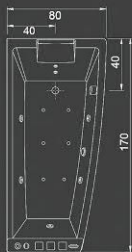

T117

SIZE: 1700X800X620 mm