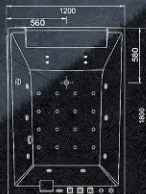

T307

SIZE: 1800X1200X620 mm