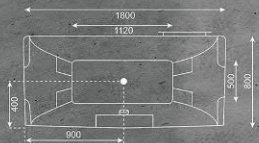

T302

SIZE: 1800X800X670 mm ©©