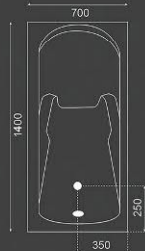

T116

SIZE: 1400X700X500 mm