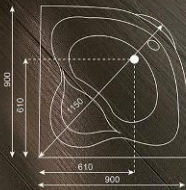

T002

SIZE: 900X900X480 mm