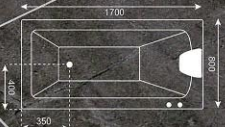

T115

SIZE: 1600X800X650 mm   SIZE: 1700X800X650 mm