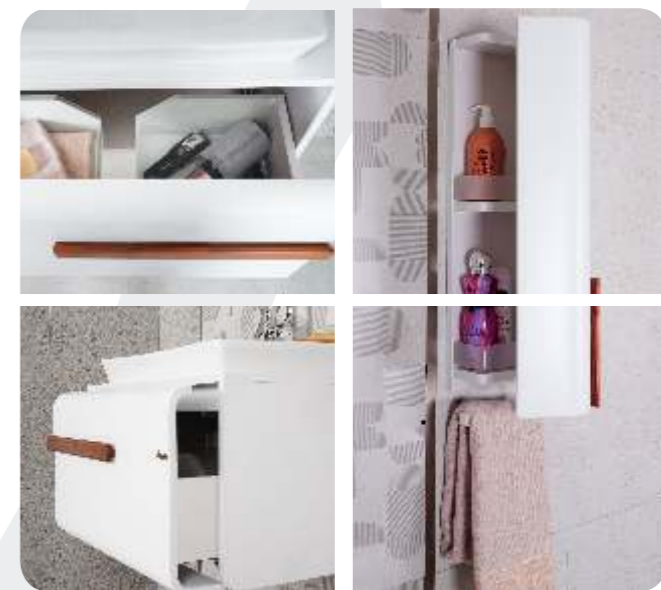

Lucia

COLORS

- White Matte

BASIN

Lucia

MIRROR

General