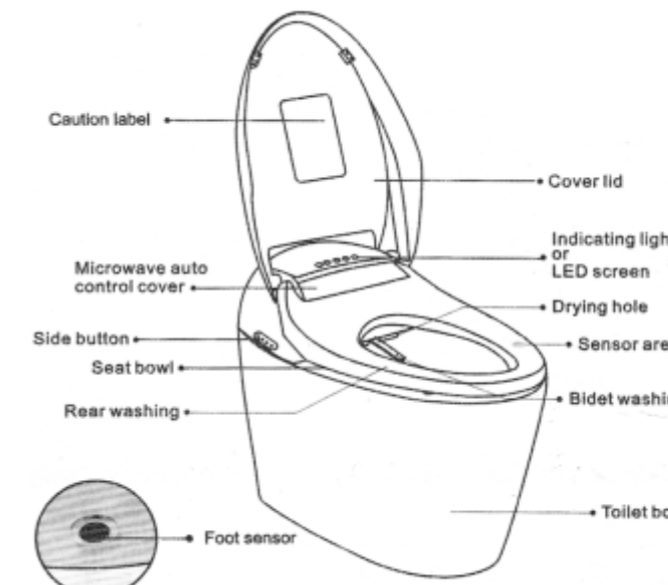

Specification

Name		Smart Toilet					
Voltage		AC220V 50/60Hz	Rated power				
			1430w (Inlet Temp 15°C±2°C, 0.2MPa)				
Washing Device	Heating Tank	0.3 L	Drying				
	Inlet Water Temp.	1°C-30°C		Speed			
	Inlet Water Pressure	0.15-0.75 Mpa		Temp.			
	Water Temp.	Adjustable Range: 30°C-40°C		Drying Power			
Washing Device	Water Output	Rear	0.35-1.2 L/min (0.2MPa)	Seat Temp			
					Bidet	50-90 mm	Surface Temp.
	Position	Rear	45w				Safety Device
					Bidet	1600w	Structure
Power Rate	1600w	Safety Device					
Safety Device	Flow sensor, Temp sensor, Temp Switch, Temp Fuse	Length of wire	1.5m