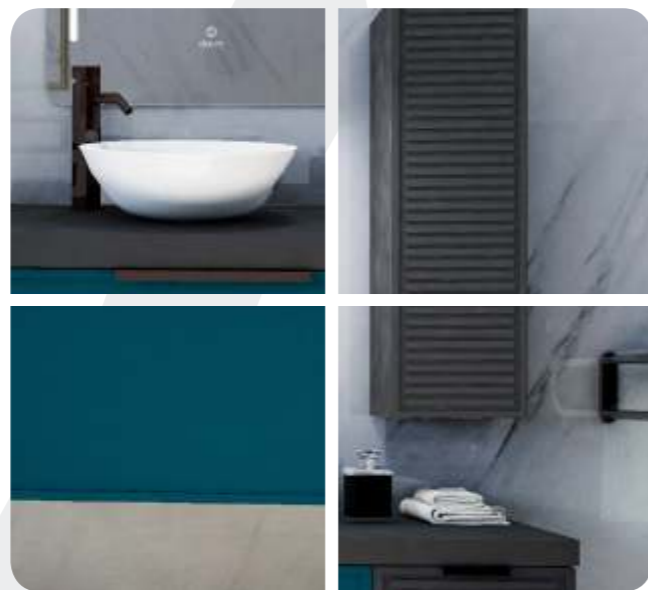

Loka

COLORS

- Black Matt
- White Matt
- Dark Gray Matt
- White Matt

BASIN

w1125

MIRROR

Liza